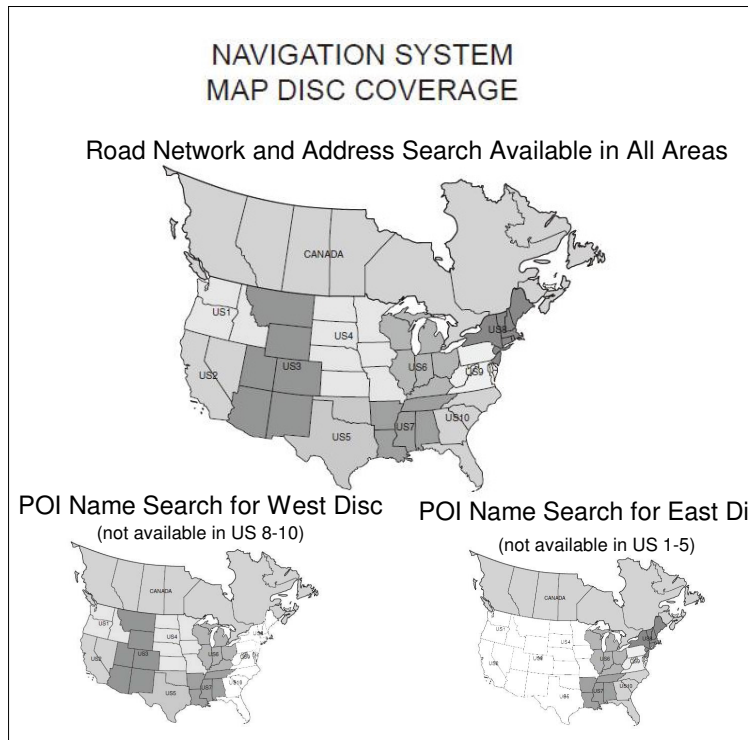

GEN 2/3 Map Information

GEN 2/3 Dealer Ordering Guidelines

Ordering recommendation:

Please order only **ONE** GEN 2/3 DVD map per customer location (West or East). Refer to **DVD West or East Recommendation List** (attached) to determine which DVD (West or East) to order for your dealer location. It is up to the Dealer's discretion to ask end users if they prefer the West or East DVD (recommended for dealers located in the Overlap zone).

Dividing line between West and East States

"Destination Screen" Search Capabilities

Available Destination Search Functions		Primary Area* (West or East)	Opposite Area	Comment
Map	Set by <i>Map</i>	YES	YES	Full capability regardless of disc
	Set by <i>Quick POI</i>	YES	YES	Full capability regardless of disc
Destination Screen	Search by <i>Address</i>	YES	YES	Full capability regardless of disc
	Search by <i>POI</i>	YES	N/A	Function limited to primary area
	Search by <i>Marked Point</i>	YES	YES	Full capability regardless of disc
	Search by <i>Previous Destination</i>	YES	YES	Full capability regardless of disc
	Search by <i>Emergency</i>	YES	YES	Full capability regardless of disc
	Search by <i>Intersection</i>	YES	YES	Full capability regardless of disc
	Search by <i>FWY Ent./Exit</i>	YES	N/A	Function limited to primary area
	Search by <i>Map</i>	YES	YES	Full capability regardless of disc