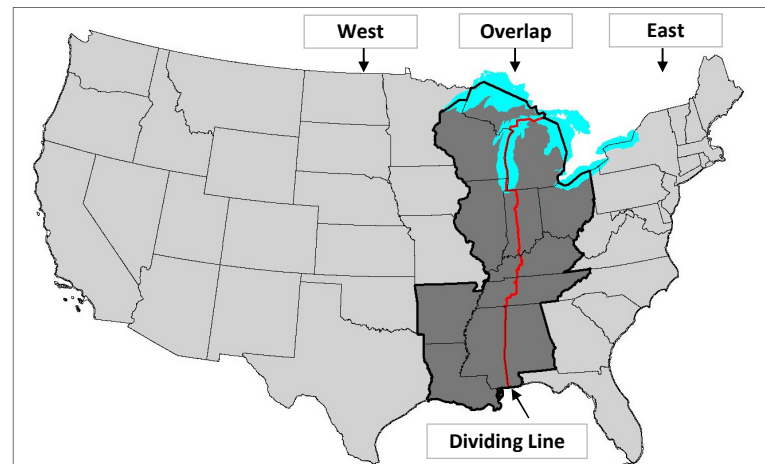

GEN 2/3 Map Information

GEN 2/3 Dealer Ordering Guidelines

Ordering recommendation:

Please order only **ONE** GEN 2/3 DVD map per customer location (West or East). Refer to **DVD West or East Recommendation List** (attached) to determine which DVD (West or East) to order for your dealer location. It is up to the Dealer's discretion to ask end users if they prefer the West or East DVD (recommended for dealers located in the Overlap zone).

Dividing line between West and East States

"Destination Screen" Search Capabilities

Available Destination Search Functions		Primary Area* (West or East)	Opposite Area	Comment
Map	Set by <i>Map</i>	YES	YES	Full capability regardless of disc
	Set by <i>Quick POI</i>	YES	YES	Full capability regardless of disc
Destination Screen	Search by <i>Address</i>	YES	YES	Full capability regardless of disc
	Search by <i>POI</i>	YES	N/A	Function limited to primary area
	Search by <i>Marked Point</i>	YES	YES	Full capability regardless of disc
	Search by <i>Previous Destination</i>	YES	YES	Full capability regardless of disc
	Search by <i>Emergency</i>	YES	YES	Full capability regardless of disc
	Search by <i>Intersection</i>	YES	YES	Full capability regardless of disc
	Search by <i>FWY Ent./Exit</i>	YES	N/A	Function limited to primary area
	Search by <i>Map</i>	YES	YES	Full capability regardless of disc