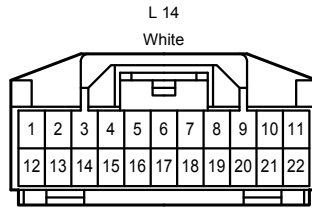

Rear Sunshade