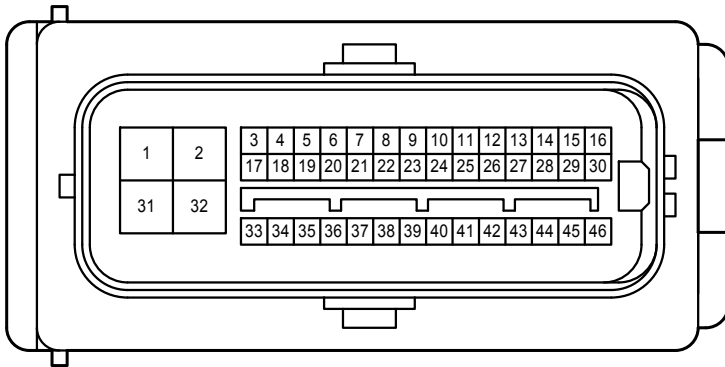

Rear Sunshade

Rear Sunshade

Rear Sunshade

A 10
Black

A 26
Blue

A 36
Black

B 12
Black

B 36
Gray