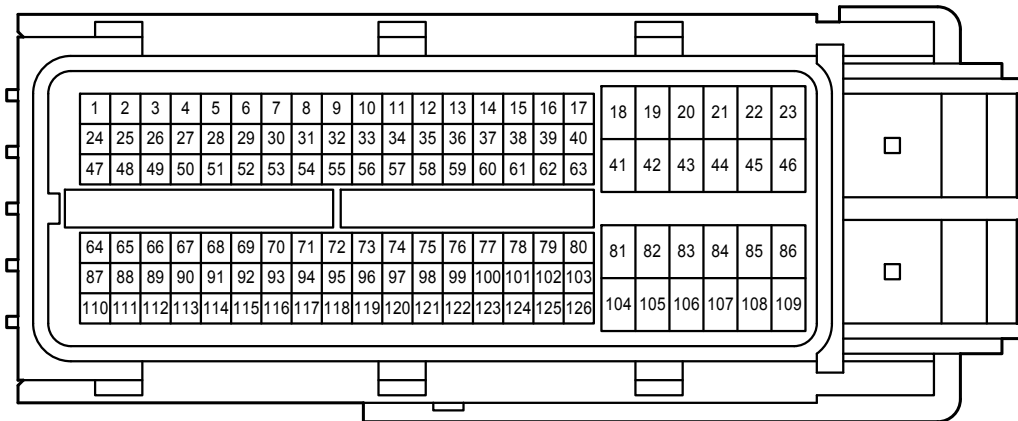

Rear Sunshade

Rear Sunshade

Rear Sunshade

A 10
Black

A 26
Blue

A 36
Black

B 12
Black

B 36
Gray