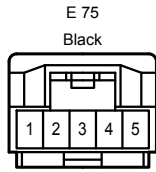

Rear Sunshade