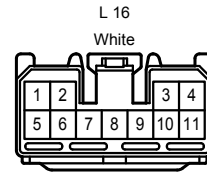

Rear Sunshade