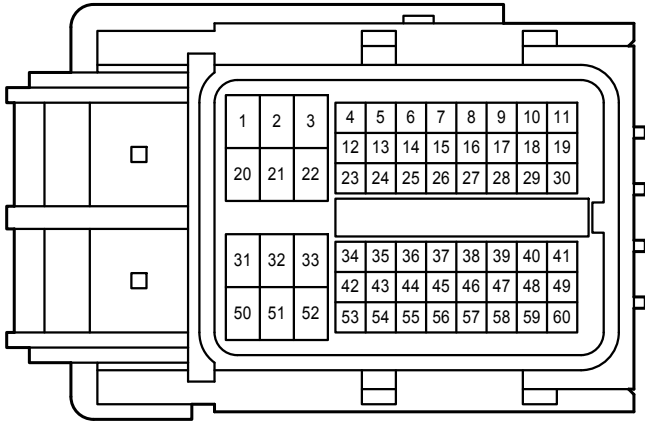

Rear Sunshade

Rear Sunshade

Rear Sunshade

A 10
Black

A 26
Blue

A 36
Black

B 12
Black

B 36
Gray

EA1

White

EL2

Blue