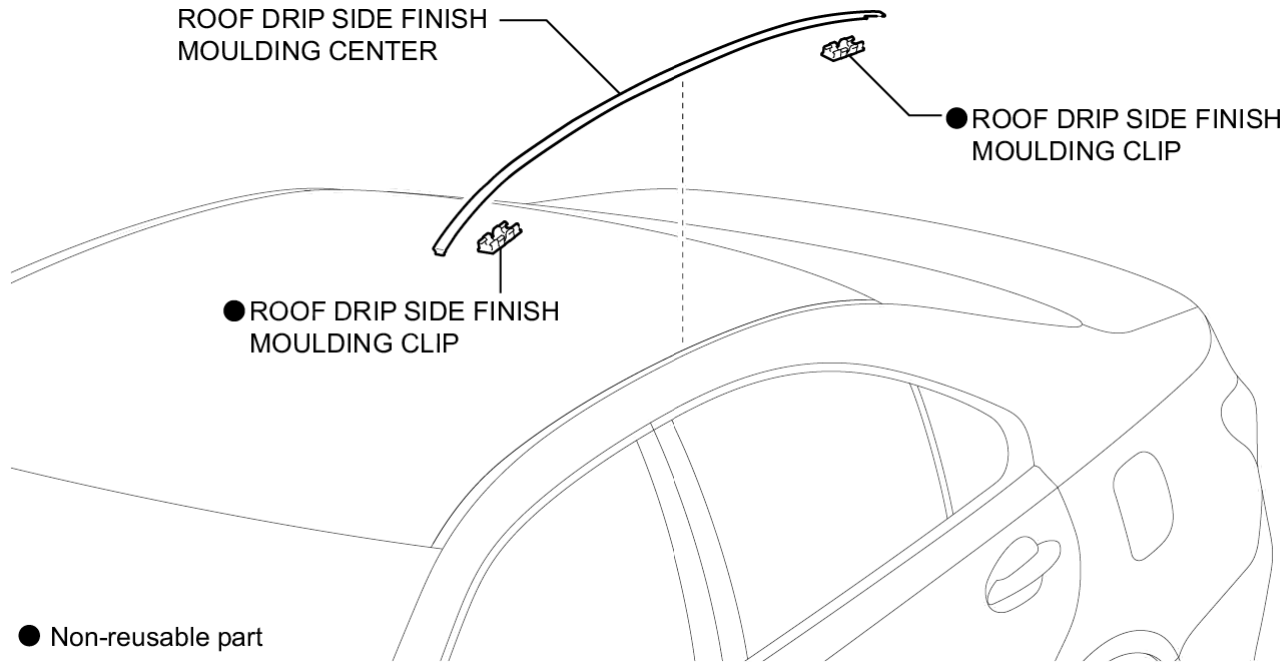

Last Modified: 7-13-2007		1.6 K
Service Category: Vehicle Exterior	Section: Exterior Panels/Trim	
Model Year: 2008	Model: ES350	Doc ID: RM000002DNV002X
Title: EXTERIOR: ROOF DRIP SIDE FINISH MOULDING: COMPONENTS (2008 ES350)		

COMPONENTS

ILLUSTRATION

P