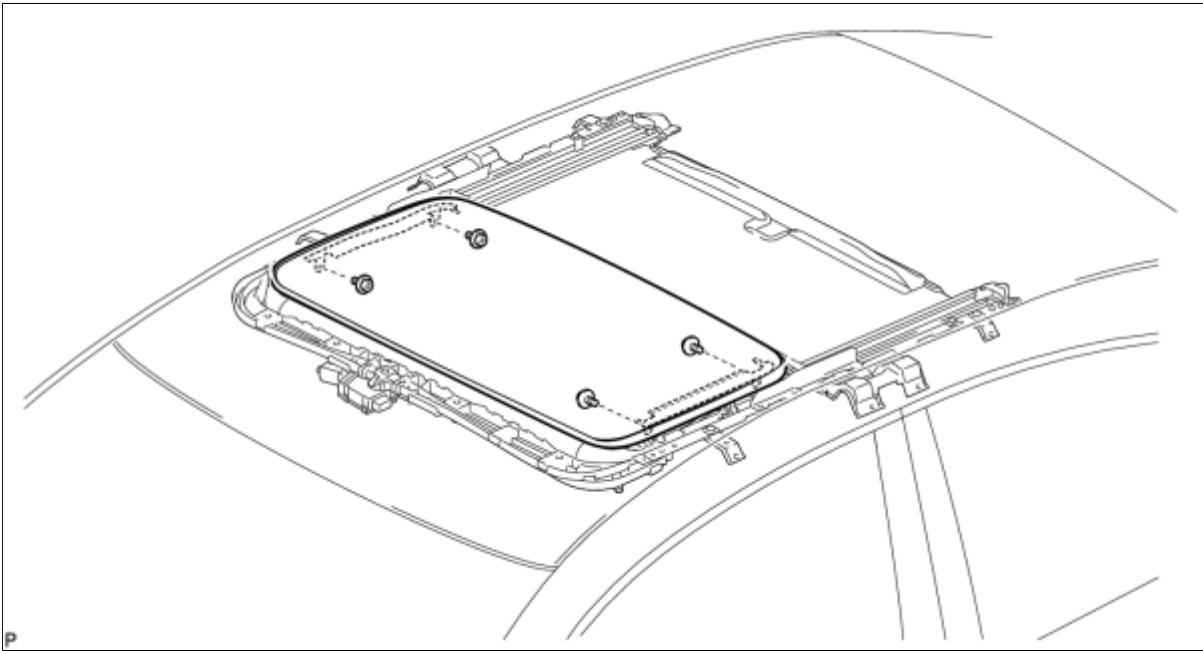

HINT:

Use the same procedure for the RH side and the LH side.

77. REMOVE SLIDING ROOF SIDE GARNISH LH

(a) Disengage the 5 claws and remove the sliding roof side garnish LH.

78. REMOVE SLIDING ROOF SIDE GARNISH RH

HINT:

Use the same procedure for the RH side and the LH side.

79. REMOVE SLIDING ROOF GLASS SUB-ASSEMBLY

(a) Using a T25 "TORX" driver, remove the 4 screws and sliding roof glass sub-assembly.

80. REMOVE SLIDING ROOF HOUSING SUB-ASSEMBLY