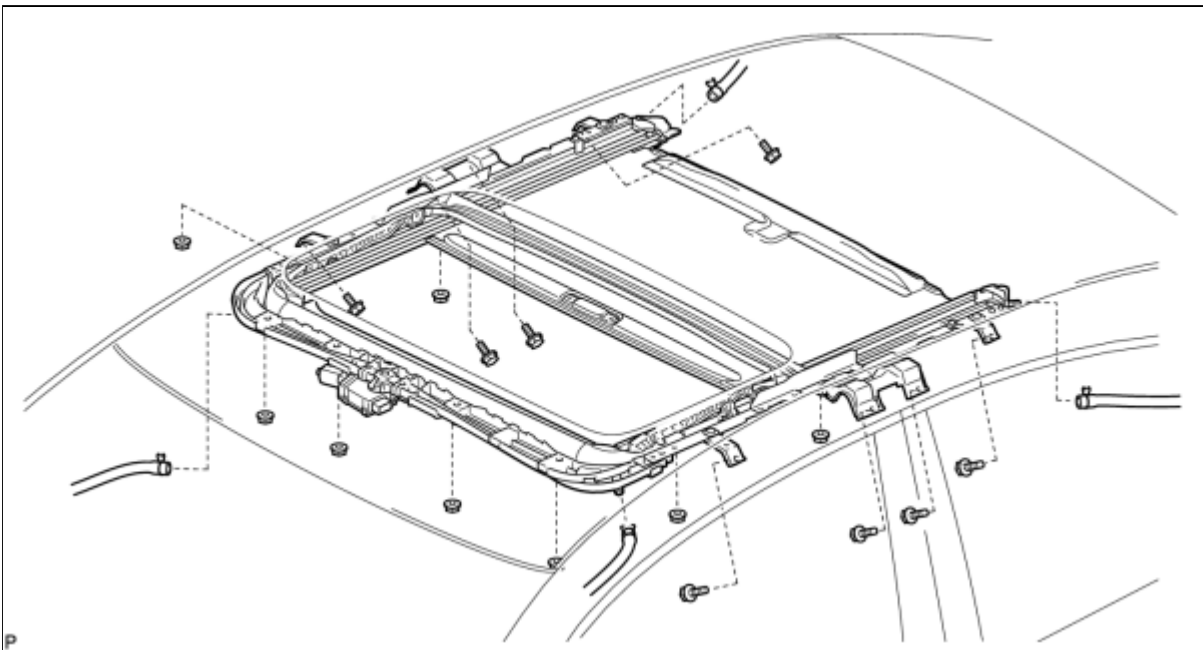

HINT:

Use the same procedure for the RH side and the LH side.

79. REMOVE SLIDING ROOF GLASS SUB-ASSEMBLY

(a) Using a T25 "TORX" driver, remove the 4 screws and sliding roof glass sub-assembly.

80. REMOVE SLIDING ROOF HOUSING SUB-ASSEMBLY

- (a) Disconnect the 4 sliding roof drain hoses.
- (b) Remove the 8 bolts, 8 nuts, and sliding roof housing sub-assembly.

81. REMOVE SLIDING ROOF WEATHERSTRIP

- (a) Remove the sliding roof weatherstrip from the sliding roof glass sub-assembly.