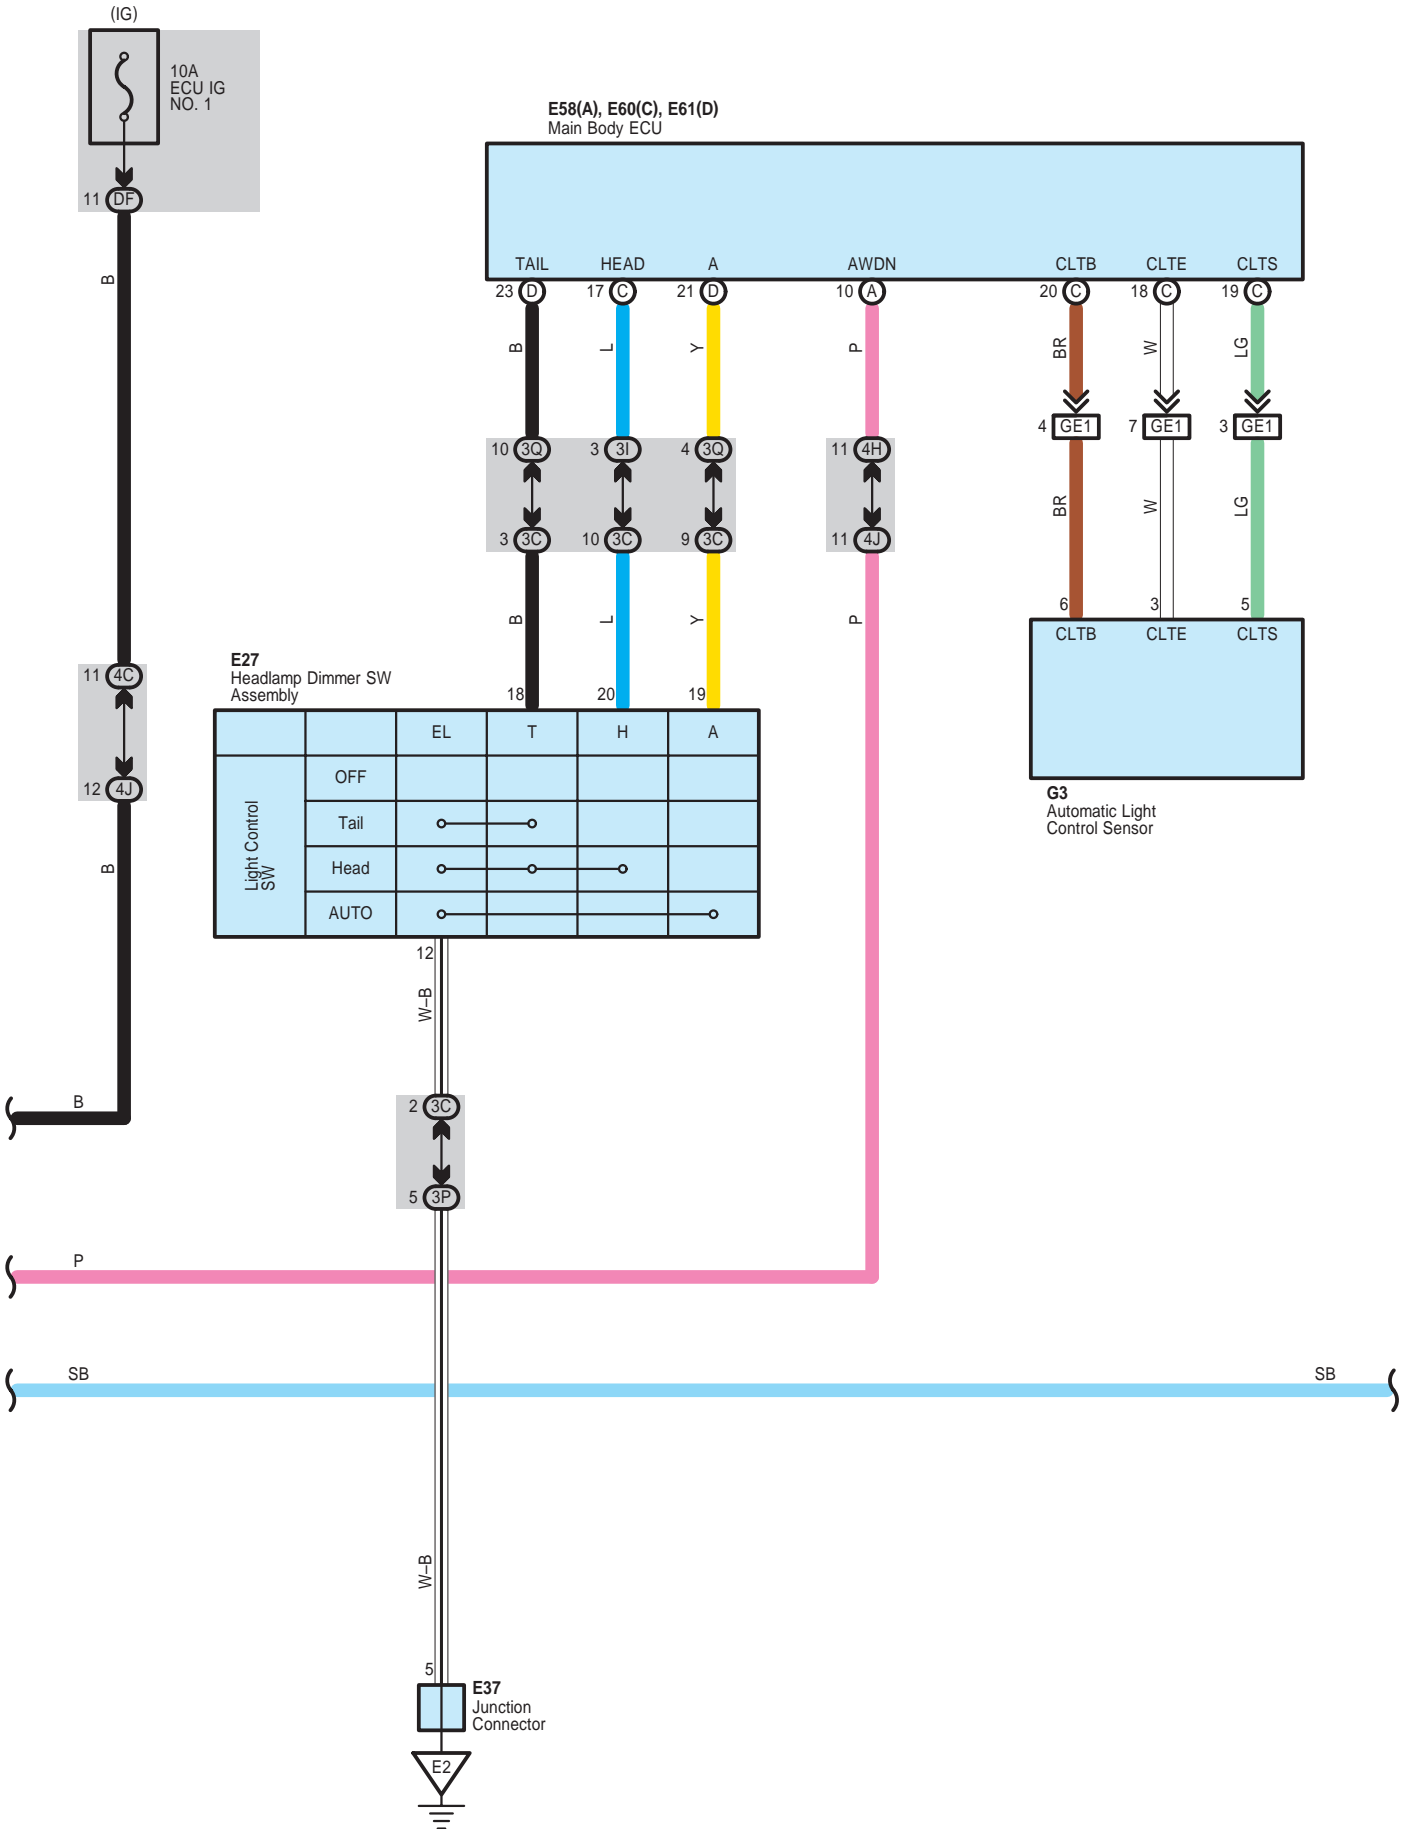

Wiper and Washer <w/ Auto Wiper System>

**Wiper and Washer <w/ Auto Wiper System>**

Wiper and Washer <w/ Auto Wiper System>

Wiper and Washer <w/ Auto Wiper System>

Wiper and Washer <w/ Auto Wiper System>

Wiper and Washer <w/ Auto Wiper System>

Wiper and Washer <w/ Auto Wiper System>

DM  
White

AE1  
Gray

AE2  
Gray

EA1  
White

EQ1  
White

GE1  
White