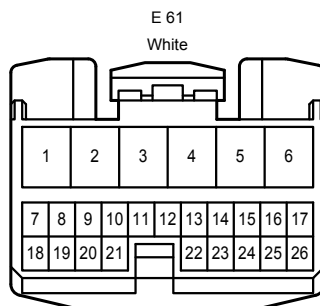

Wiper and Washer <w/ Auto Wiper System>