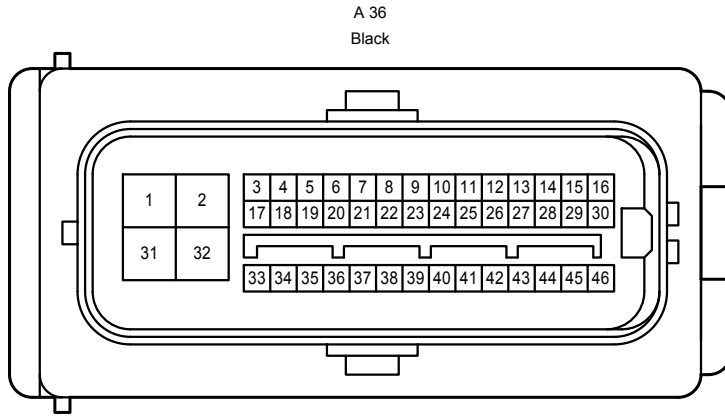

Wiper and Washer <w/ Auto Wiper System>