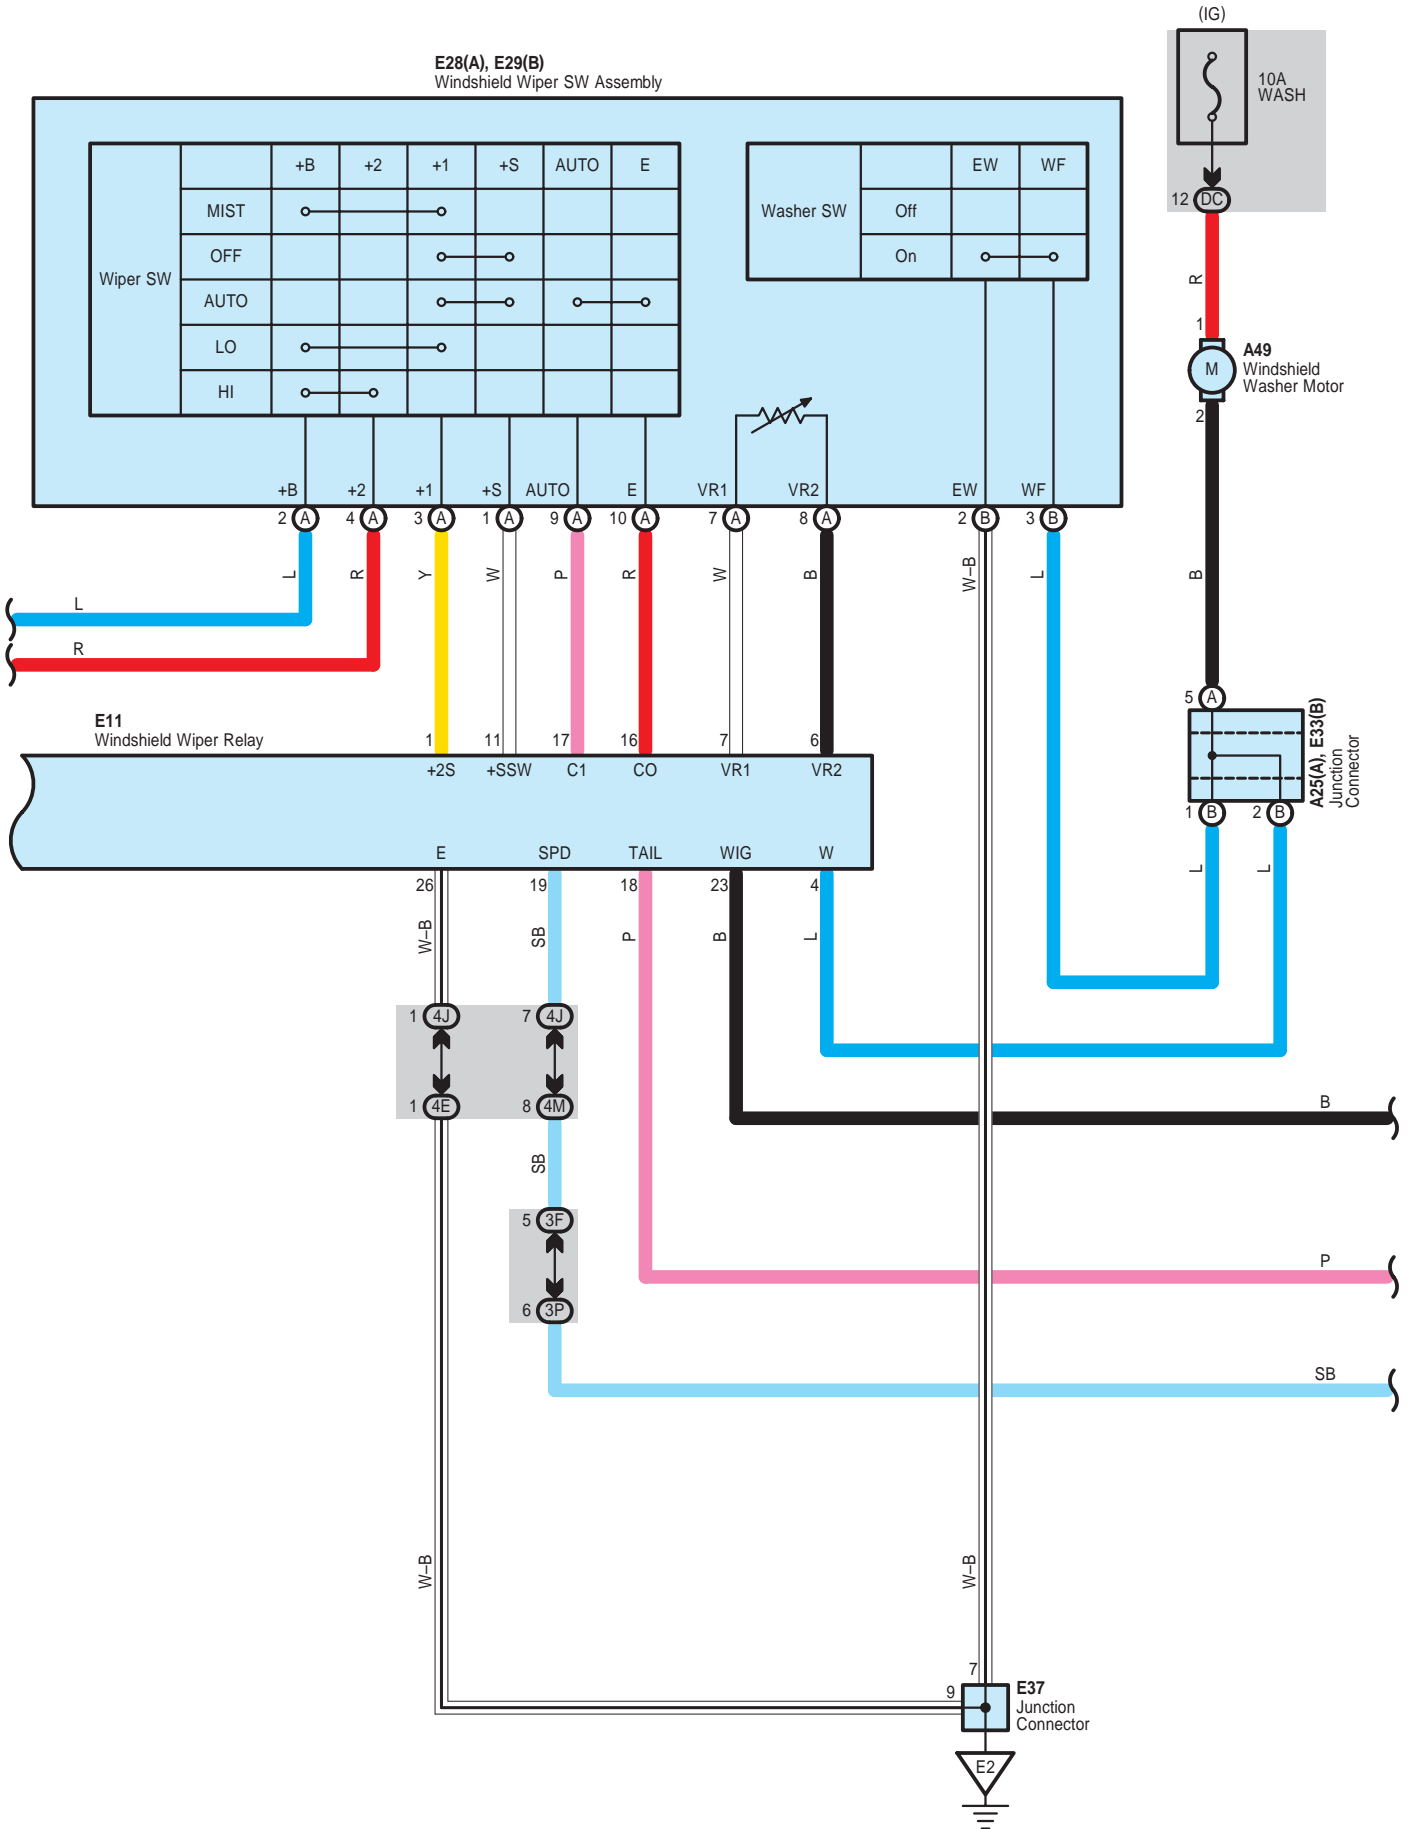

Wiper and Washer <w/ Auto Wiper System>

**Wiper and Washer <w/ Auto Wiper System>**

Wiper and Washer <w/ Auto Wiper System>

Wiper and Washer <w/ Auto Wiper System>

Wiper and Washer <w/ Auto Wiper System>

Wiper and Washer <w/ Auto Wiper System>

Wiper and Washer <w/ Auto Wiper System>

DM  
White

AE1  
Gray

AE2  
Gray

EA1  
White

EQ1  
White

GE1  
White