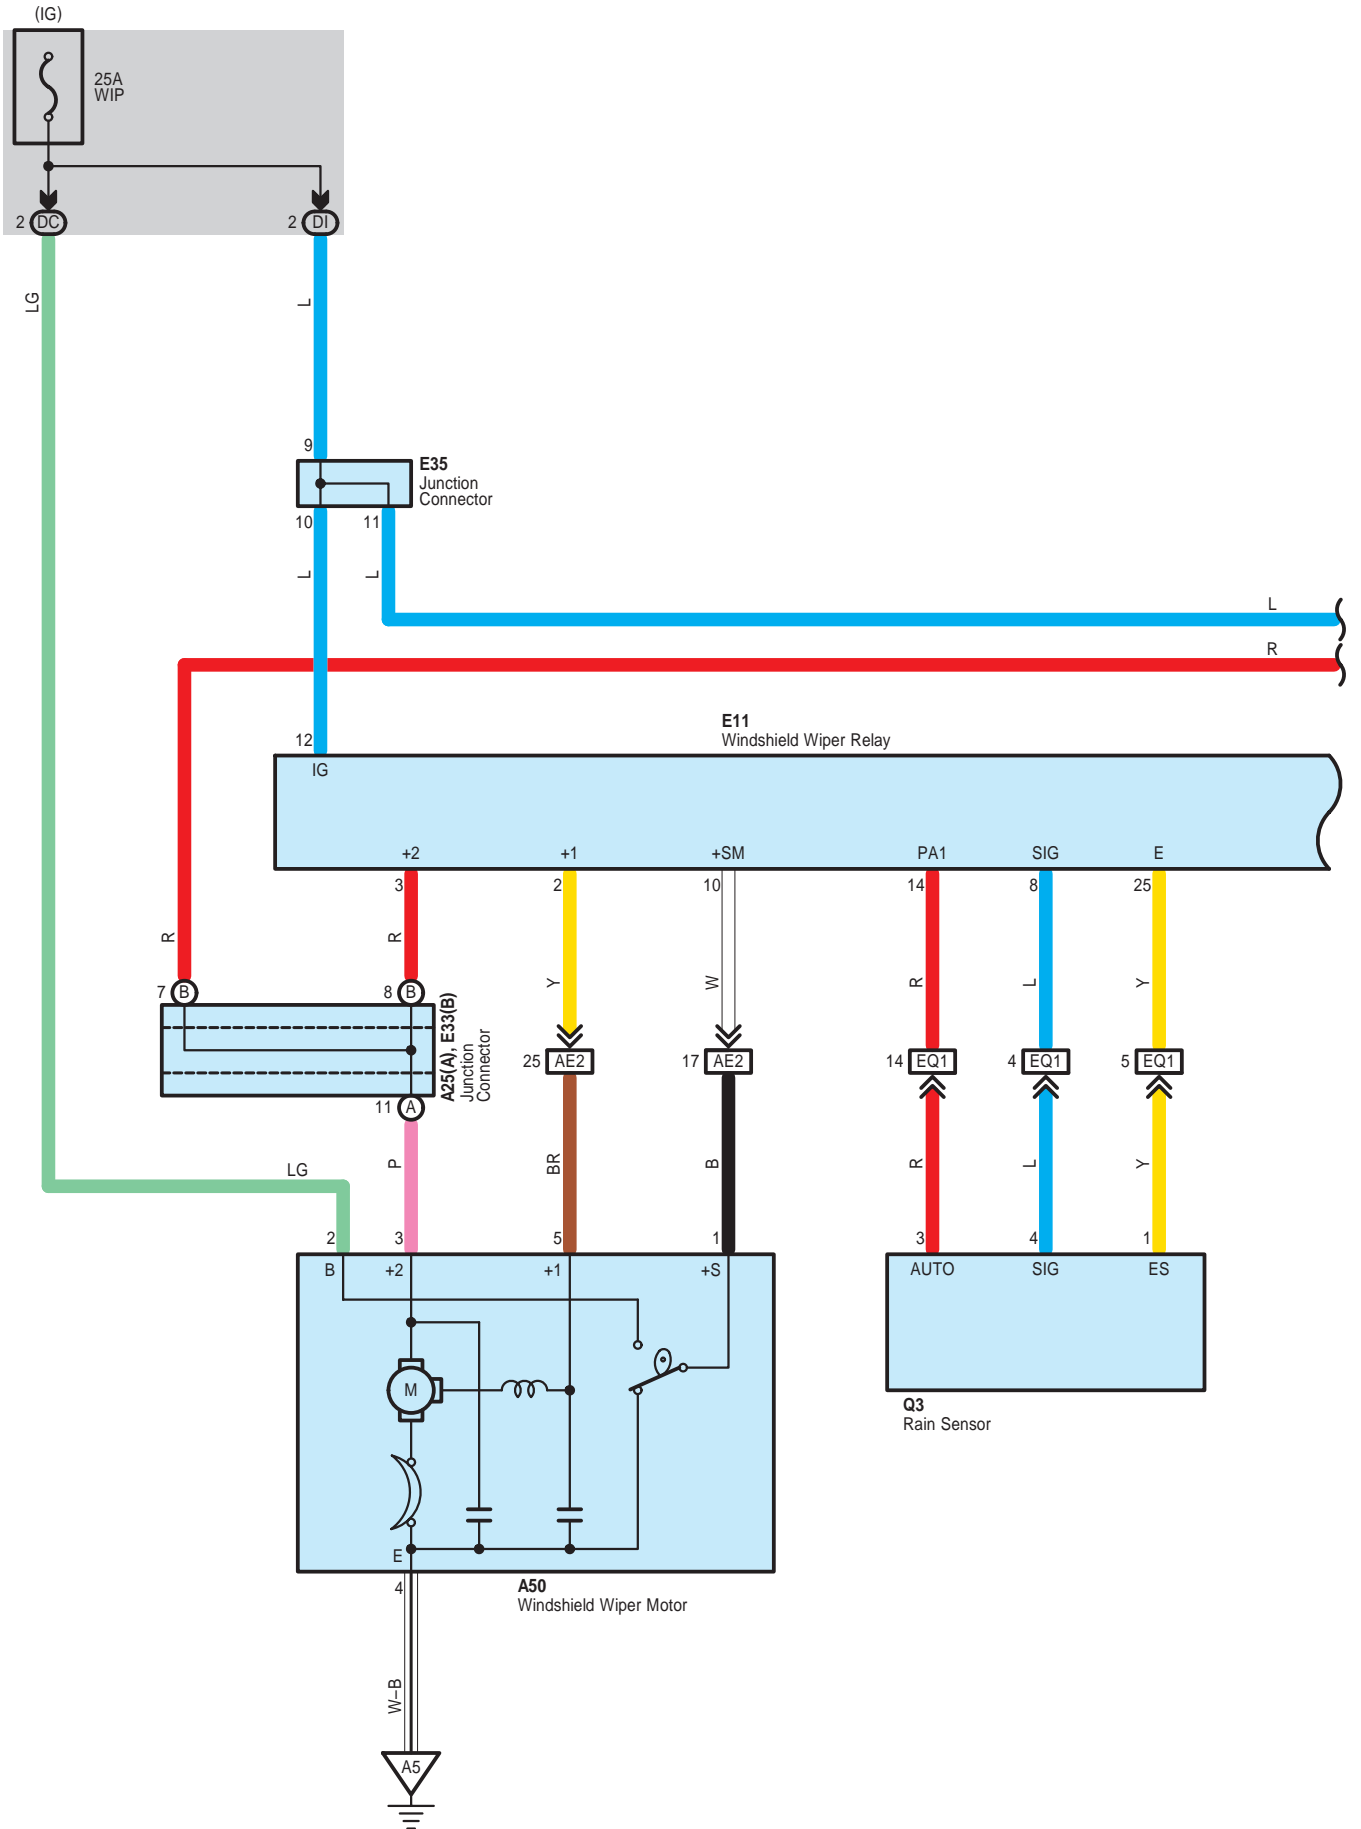

Wiper and Washer <w/ Auto Wiper System>

**Wiper and Washer <w/ Auto Wiper System>**

Wiper and Washer <w/ Auto Wiper System>

Wiper and Washer <w/ Auto Wiper System>

Wiper and Washer <w/ Auto Wiper System>

Wiper and Washer <w/ Auto Wiper System>

Wiper and Washer <w/ Auto Wiper System>

DM  
White

AE1  
Gray

AE2  
Gray

EA1  
White

EQ1  
White

GE1  
White