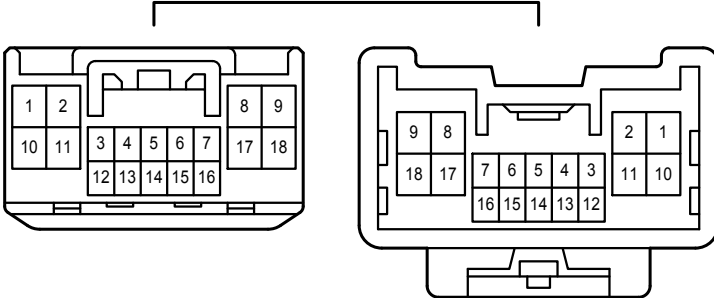

Wiper and Washer <w/ Auto Wiper System>

DM  
White

AE1  
Gray

AE2  
Gray

EA1  
White

EQ1  
White

GE1  
White