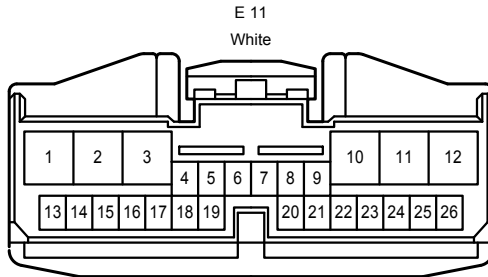

Wiper and Washer <w/ Auto Wiper System>