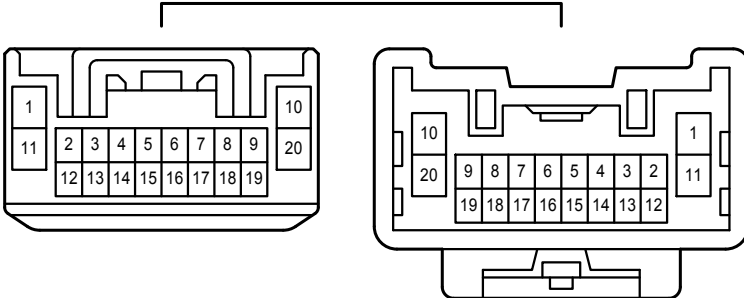

Wiper and Washer <w/ Auto Wiper System>

DM  
White

AE1  
Gray

AE2  
Gray

EA1  
White

EQ1  
White

GE1  
White