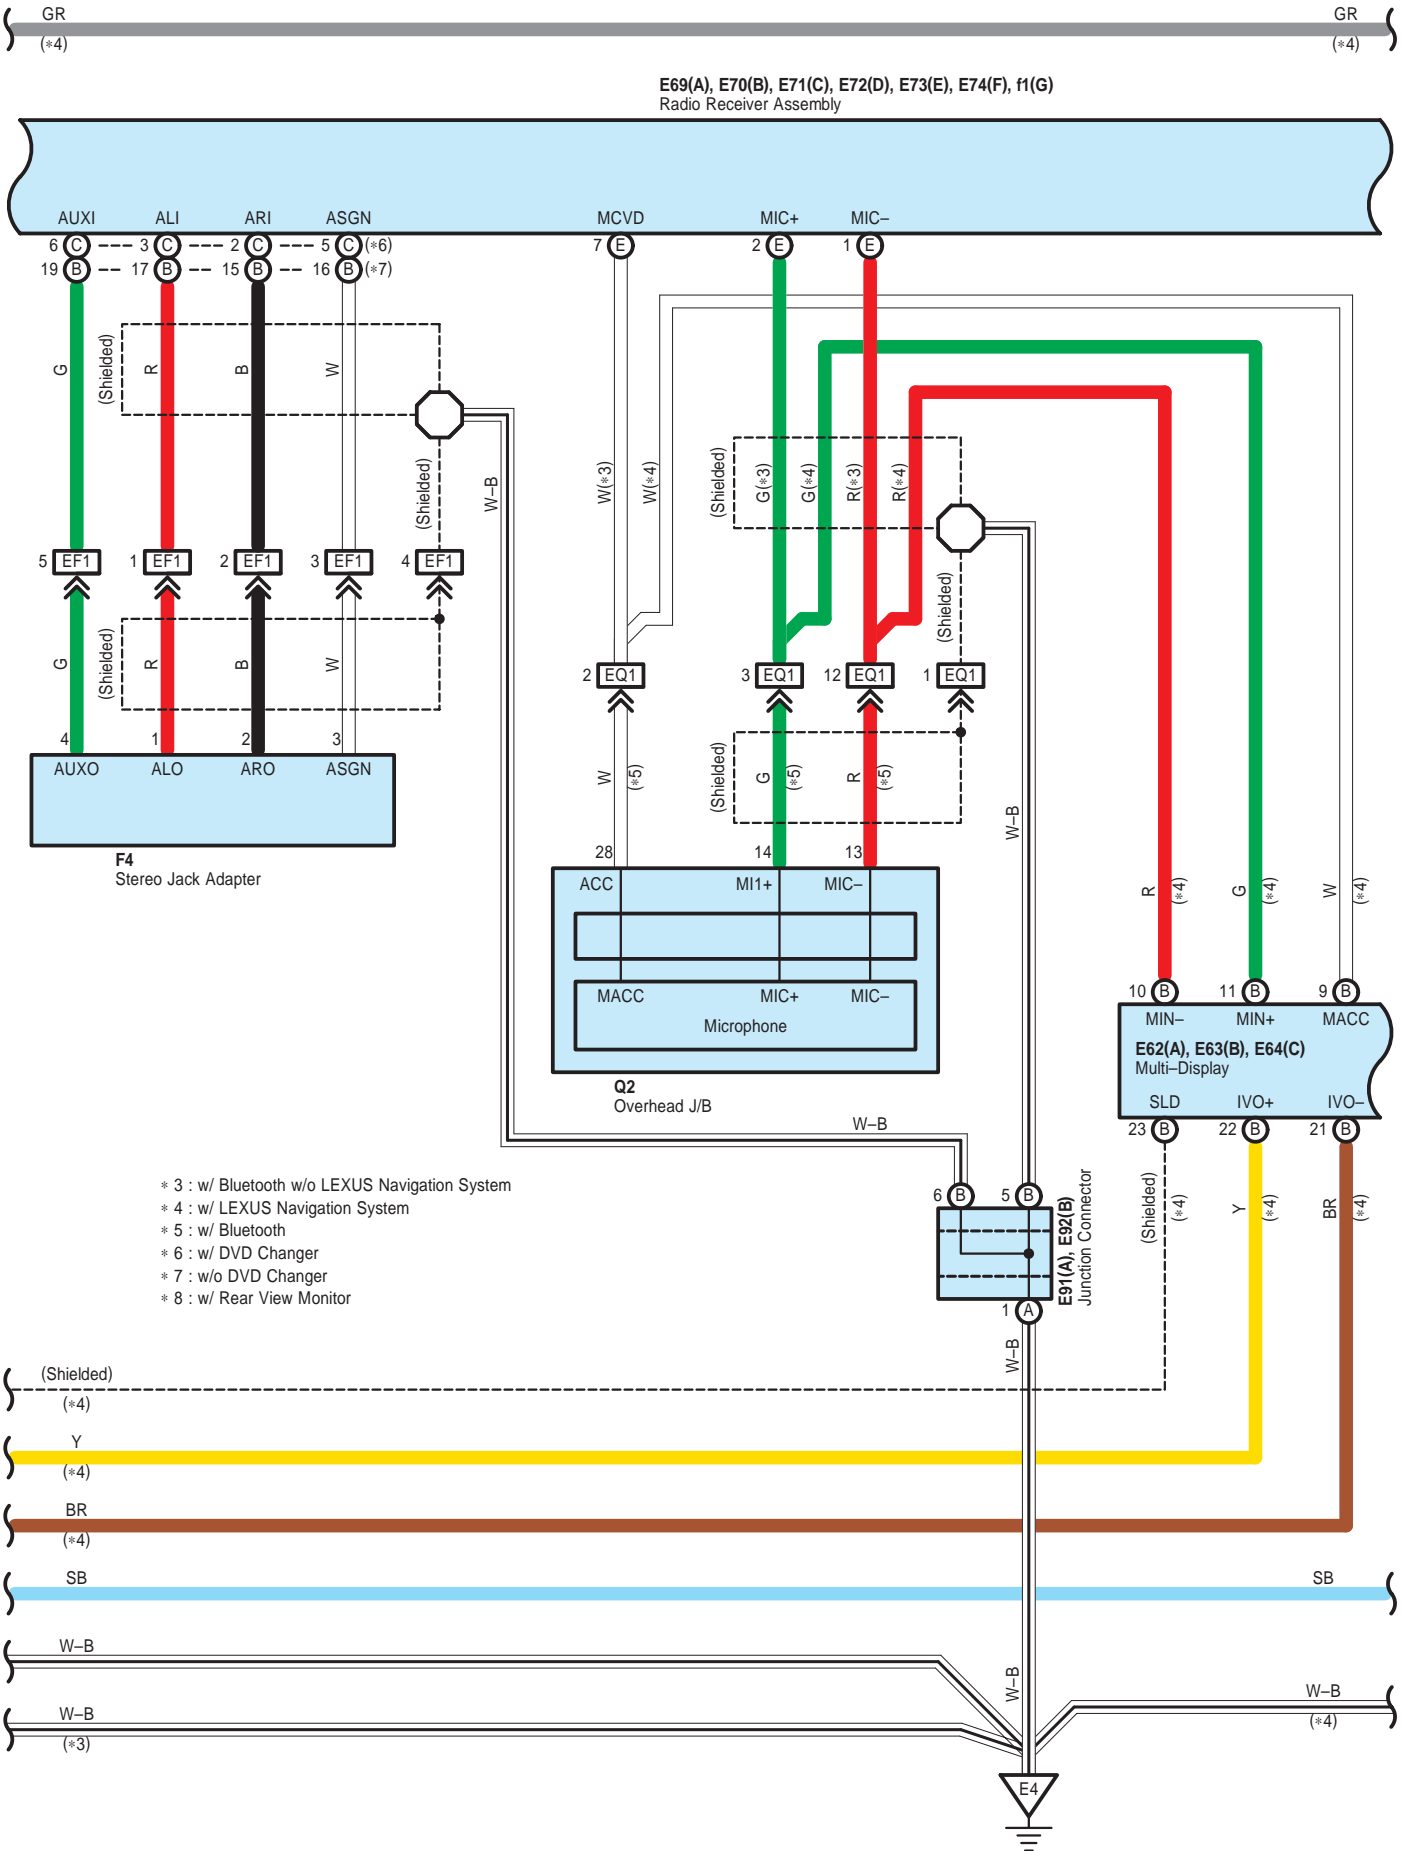

- 3 : w/ Bluetooth w/o LEXUS Navigation System
- 4 : w/ LEXUS Navigation System
- 5 : w/ Bluetooth
- 6 : w/ DVD Changer
- 7 : w/o DVD Changer
- 8 : w/ Rear View Monitor