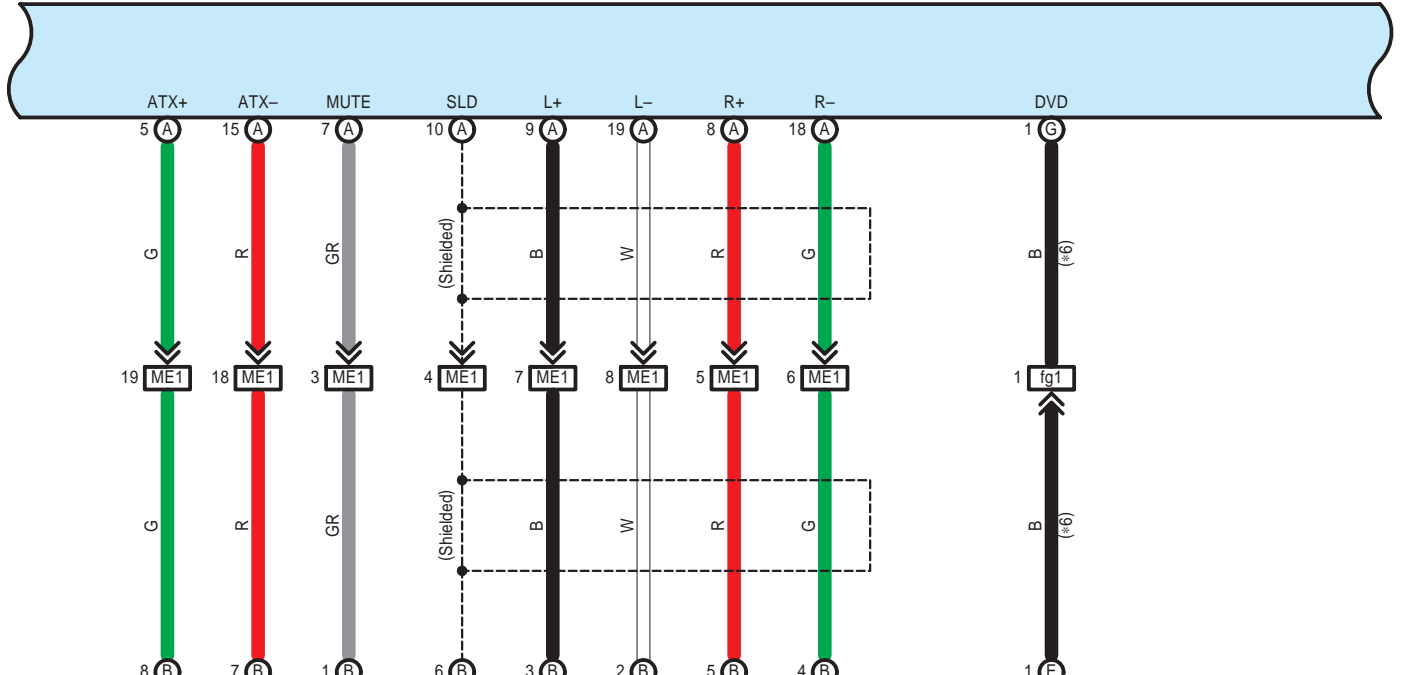

Audio System , LEXUS Navigation System , Parking Assist <Rear View Monitor>

E69(A), E70(B), E71(C), E72(D), E73(E), E74(F), f1(G)
Radio Receiver Assembly

M29(A), M30(B), M31(C), M32(D), g1(E)
Stereo Component Amplifier