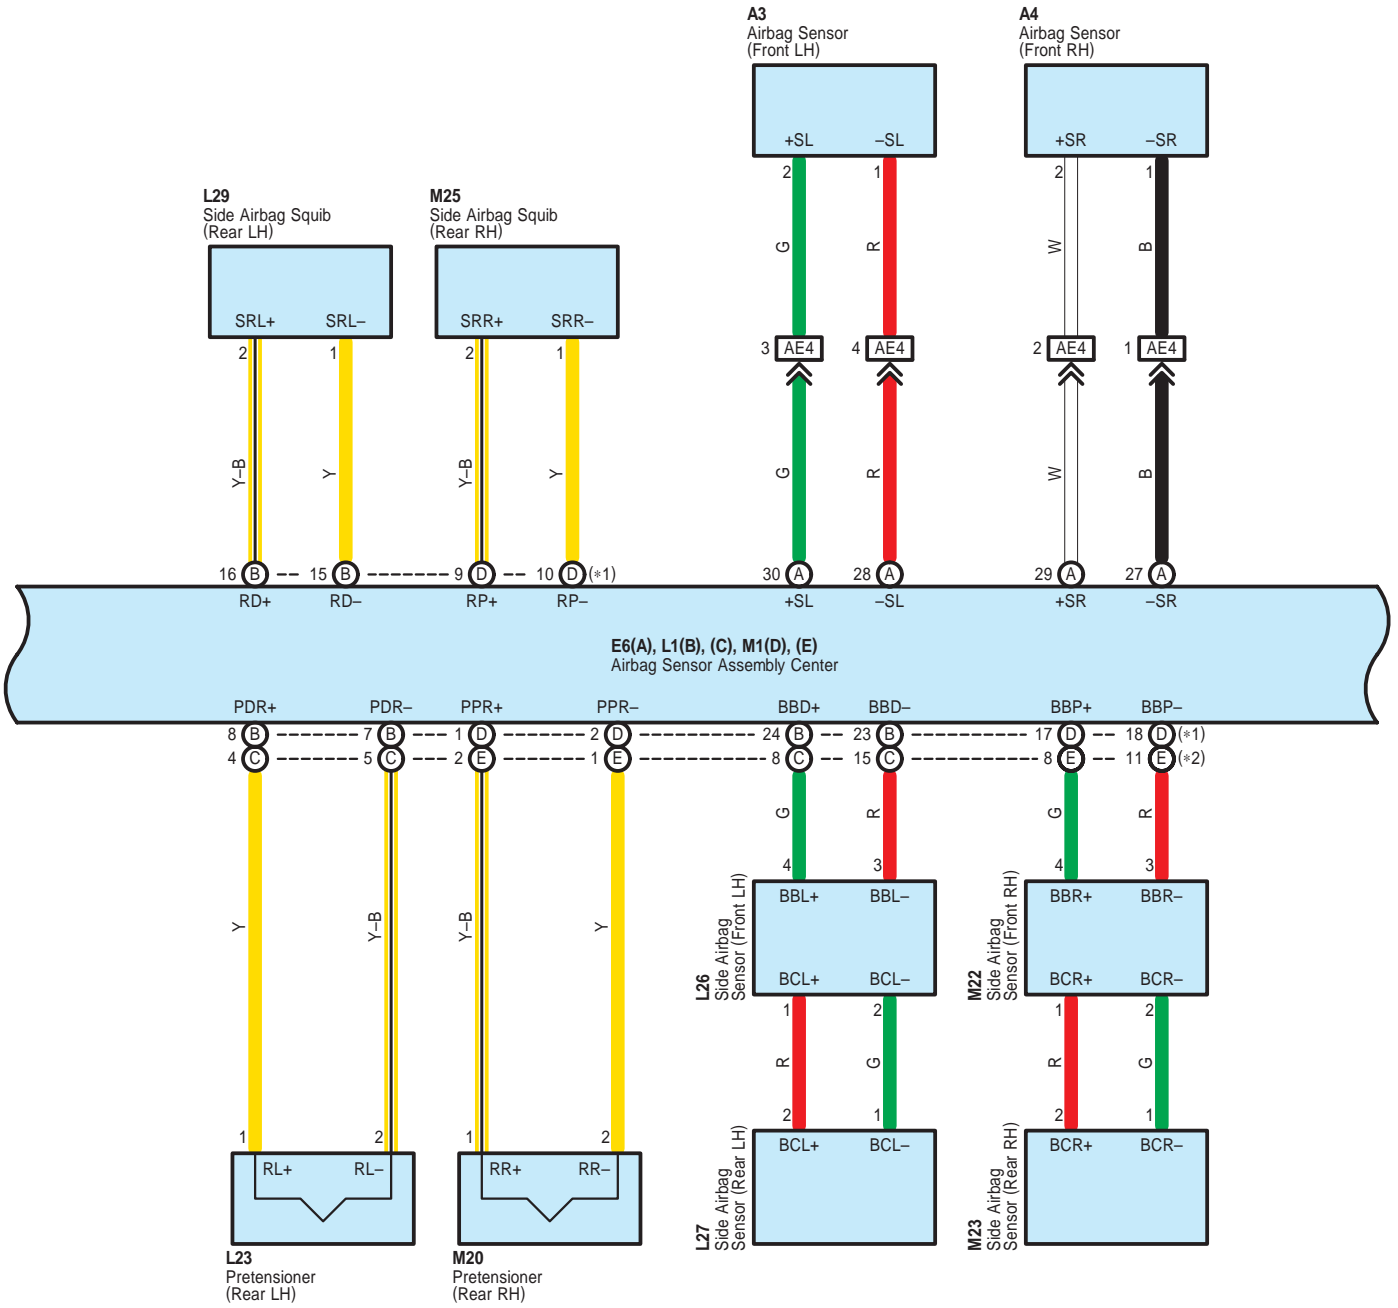

* 1 : w/ Rear Side Airbag
 * 2 : w/o Rear Side Airbag

- * 1 : w/ Rear Side Airbag
- * 2 : w/o Rear Side Airbag
- * 3 : w/ LEXUS Navigation System
- * 4 : w/o LEXUS Navigation System

A 3
Yellow

A 4
Yellow

A 10
Black

A 26
Blue

D 1
Orange

D 2
Black

E 3
White

E 6
Yellow

E 7
Black

E 8
Black

E 9
Yellow

E 19
White

E 21
Black

E 34
Blue

E 37
White

E 42
White

E 43
White

E 44
White

E 45
White

E 48
White

AE4
Yellow

EA1
White

ED1
Yellow

EM2
Blue

MT2
White