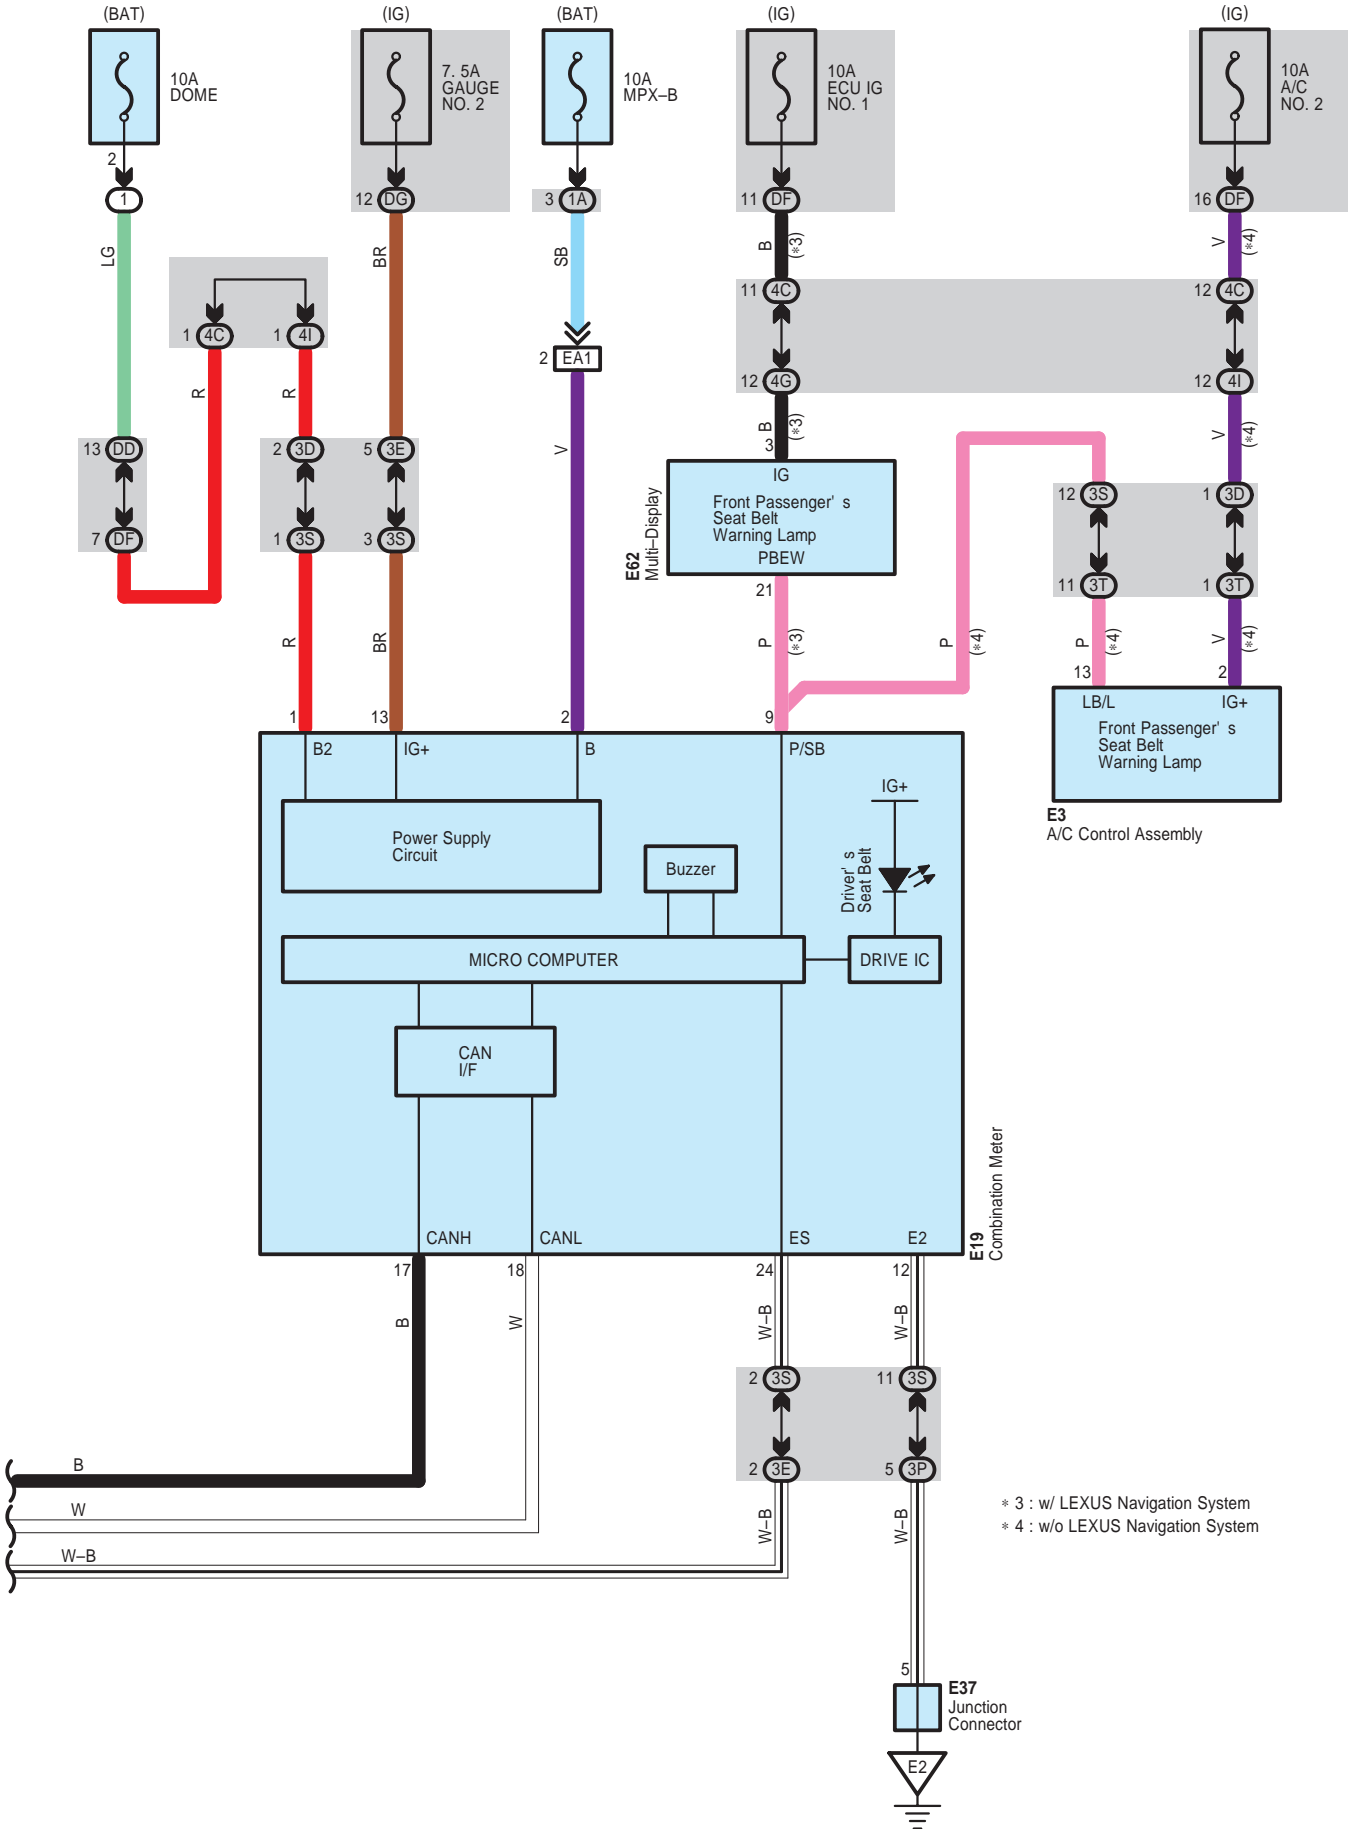

Seat Belt Warning

# Seat Belt Warning

\* 3 : w/ LEXUS Navigation System  
 \* 4 : w/o LEXUS Navigation System

Seat Belt Warning

A 26  
Blue

A 36  
Black

E 3  
White

E 6  
Yellow

E 19  
White

E 34  
Blue

E 37  
White

E 42  
White

E 45  
White

E 48  
White

E 62  
White

L 1  
Yellow

(w/o Rear Side Airbag)

Seat Belt Warning

EA1  
White

EM2  
Blue

MT2  
White