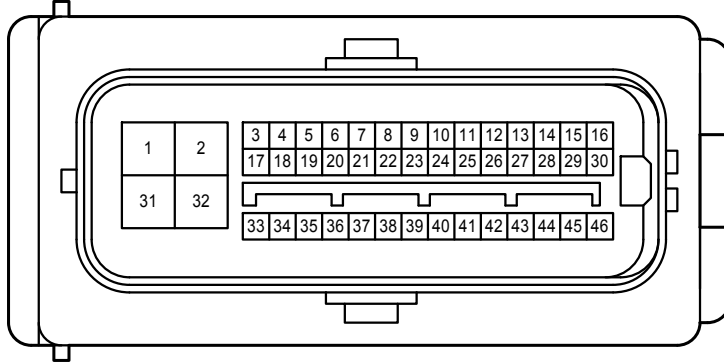

# Seat Belt Warning

\* 3 : w/ LEXUS Navigation System  
 \* 4 : w/o LEXUS Navigation System

Seat Belt Warning

A 26  
Blue

A 36  
Black

E 3  
White

E 6  
Yellow

E 19  
White

E 34  
Blue

E 37  
White

E 42  
White

E 45  
White

E 48  
White

E 62  
White

L 1  
Yellow

(w/o Rear Side Airbag)