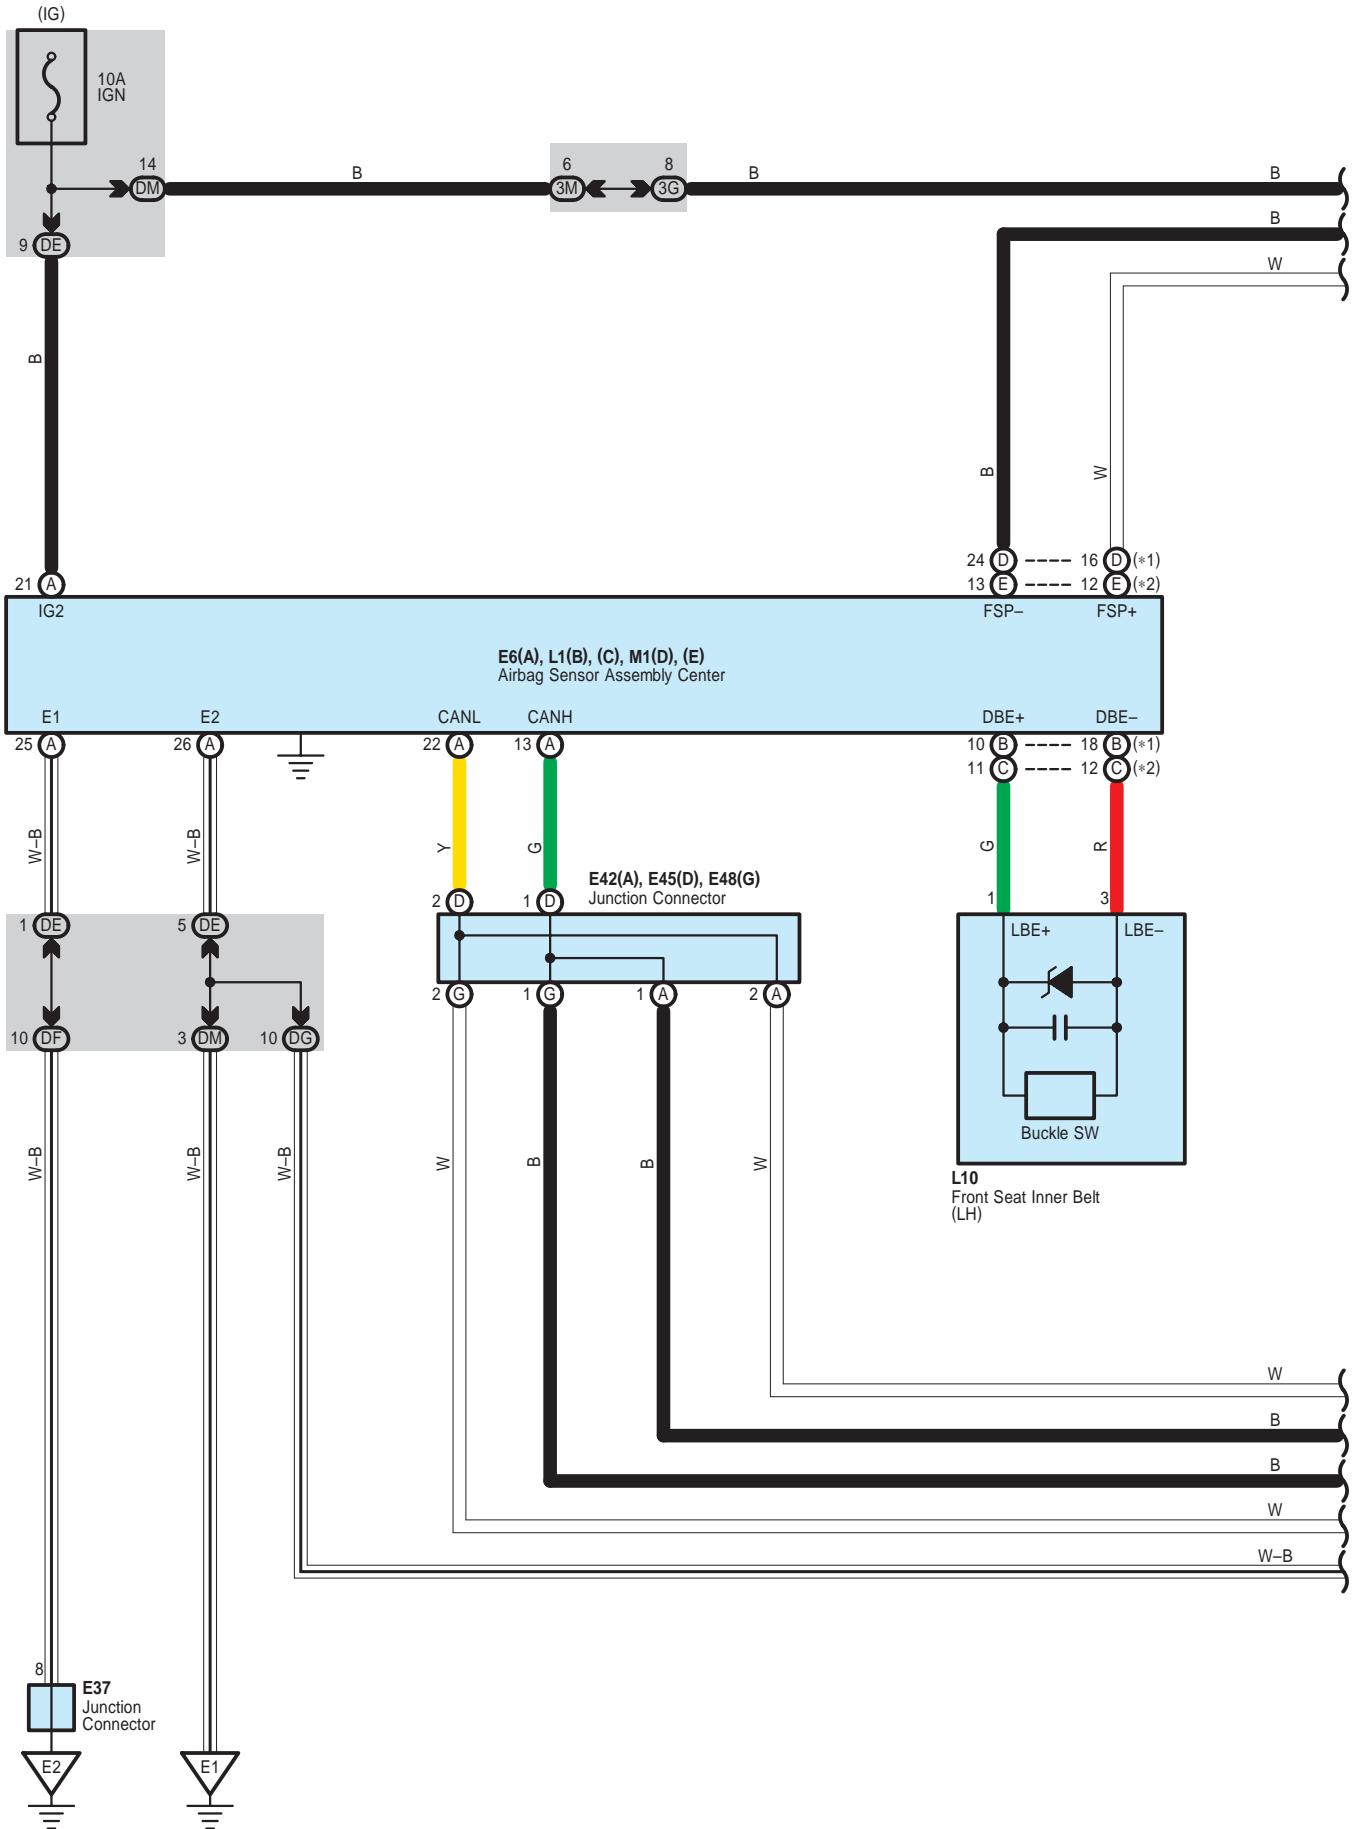

# Seat Belt Warning

\* 3 : w/ LEXUS Navigation System  
 \* 4 : w/o LEXUS Navigation System

Seat Belt Warning

A 26  
Blue

A 36  
Black

E 3  
White

E 6  
Yellow

E 19  
White

E 34  
Blue

E 37  
White

E 42  
White

E 45  
White

E 48  
White

E 62  
White

L 1  
Yellow

(w/o Rear Side Airbag)

L 1  
Yellow

(w/ Rear Side Airbag)

L 10  
White

M 1  
Yellow

(w/o Rear Side Airbag)

M 1  
Yellow

(w/ Rear Side Airbag)

T 1  
White

Seat Belt Warning

EA1  
White

EM2  
Blue

MT2  
White