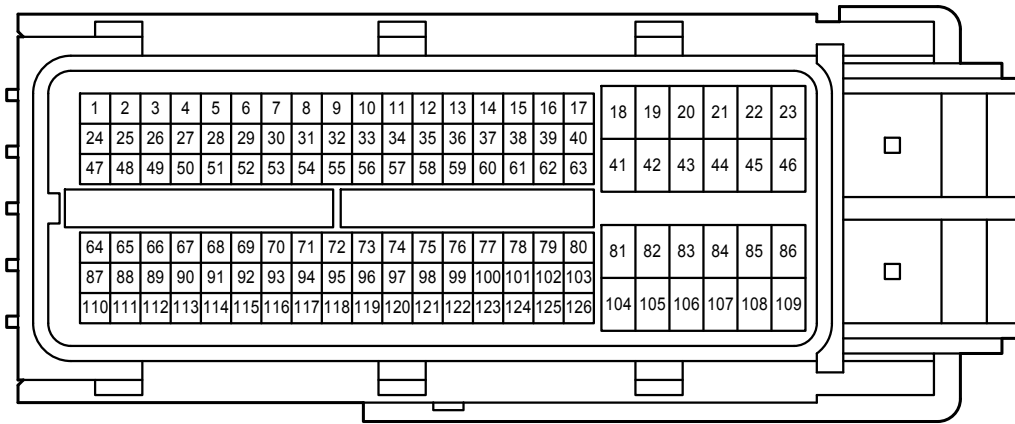

Remote Control Mirror

E58(A), E59(B), E60(C), E61(D)
Main Body ECU

* 2 : w/ Retractor

Remote Control Mirror

A 10
Black

A 26
Blue

A 51
Black

B 12
Black