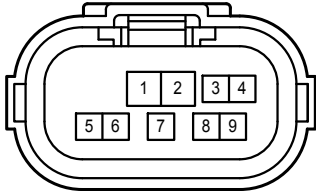

Remote Control Mirror

B 36
Gray