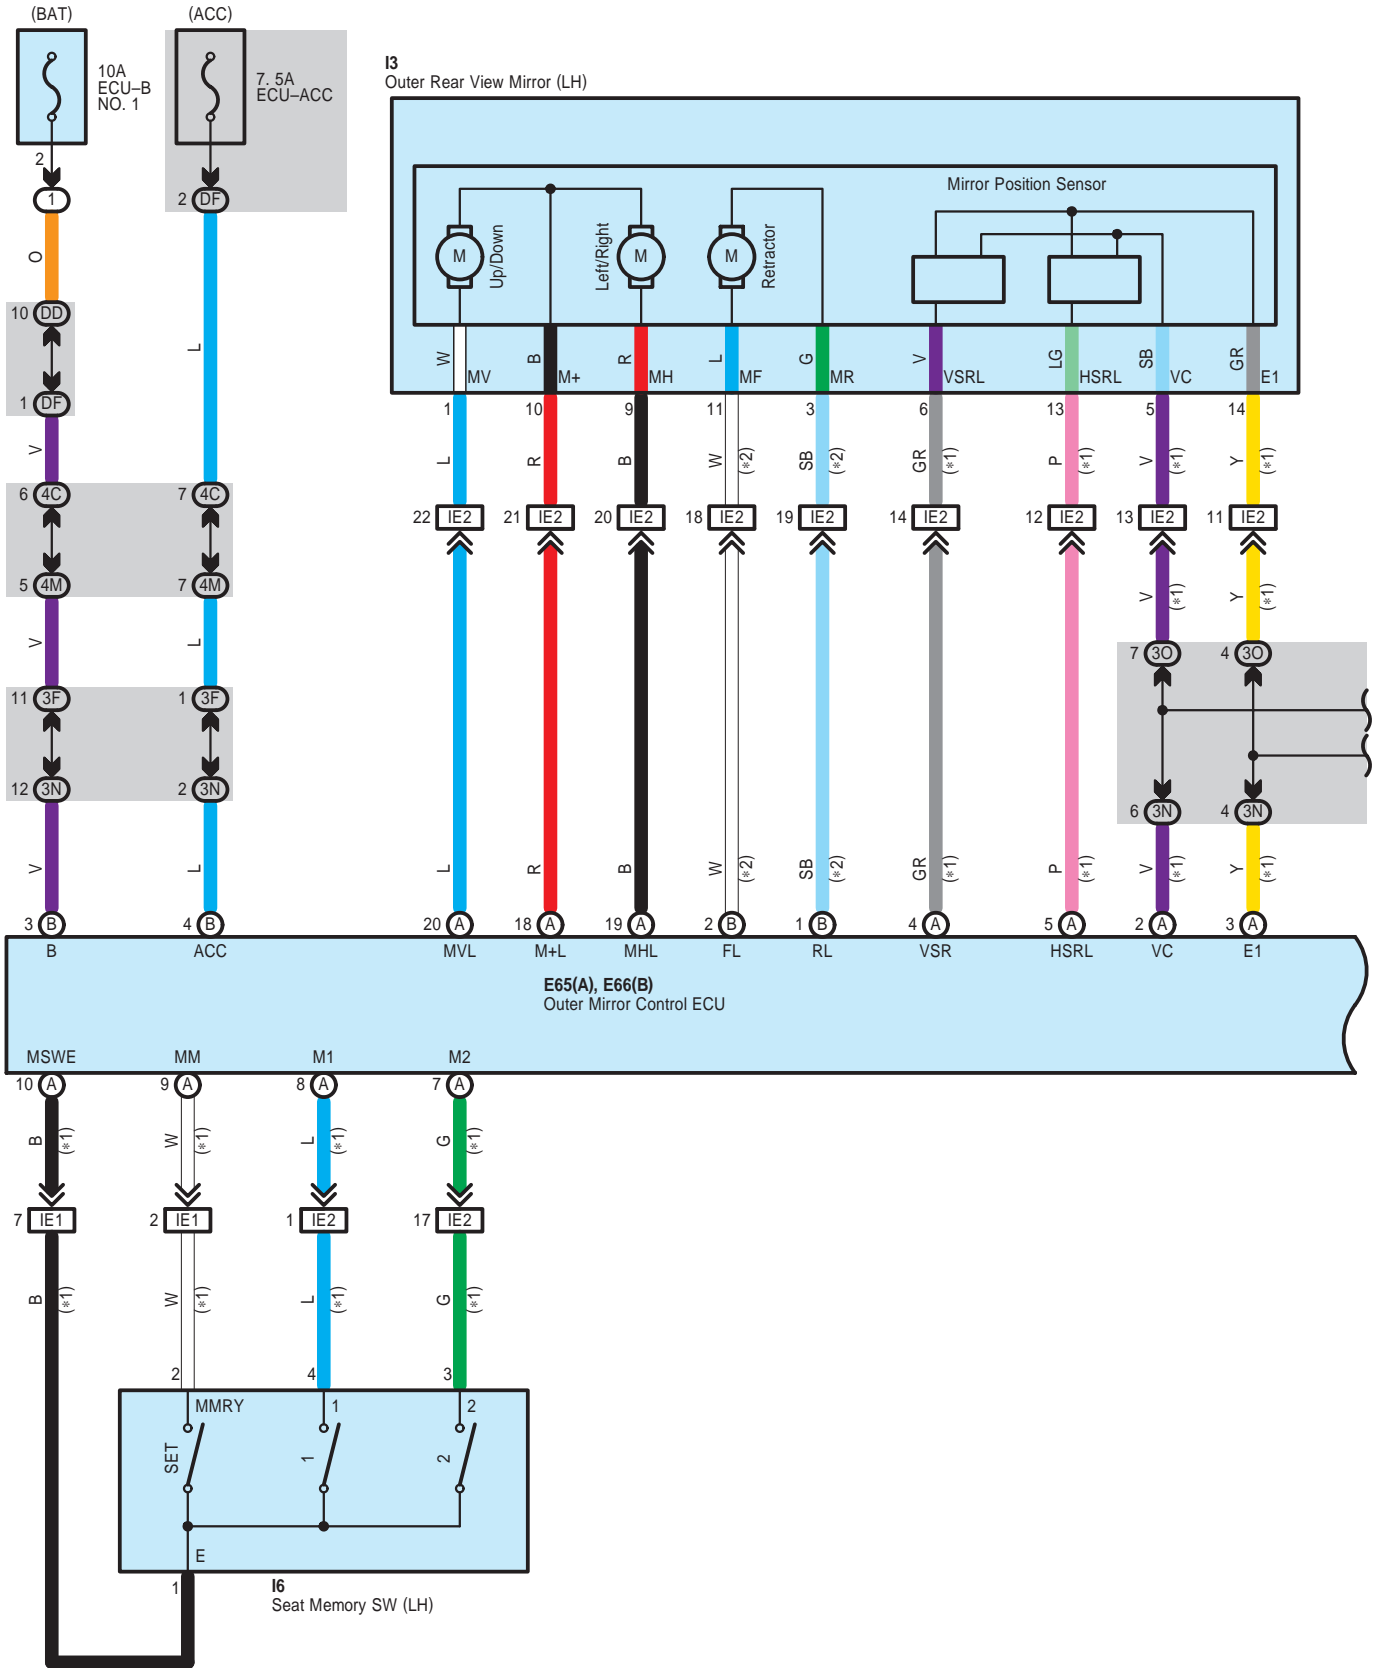

Remote Control Mirror

Remote Control Mirror

E58(A), E59(B), E60(C), E61(D)
Main Body ECU

* 1 : w/ Seat Position Memory

Remote Control Mirror

E58(A), E59(B), E60(C), E61(D)
Main Body ECU

E67
Outer Mirror SW

E13
Certification ECU

Remote Control Mirror

E58(A), E59(B), E60(C), E61(D)
Main Body ECU

* 2 : w/ Retractor

Remote Control Mirror

A 10
Black

A 26
Blue

A 51
Black

B 12
Black

B 36
Gray

E 13
White

E 34
Blue

E 37
White

E 42
White

E 43
White

E 49
White

Remote Control Mirror

White

4E

White

4H

Gray

4M

White

DD