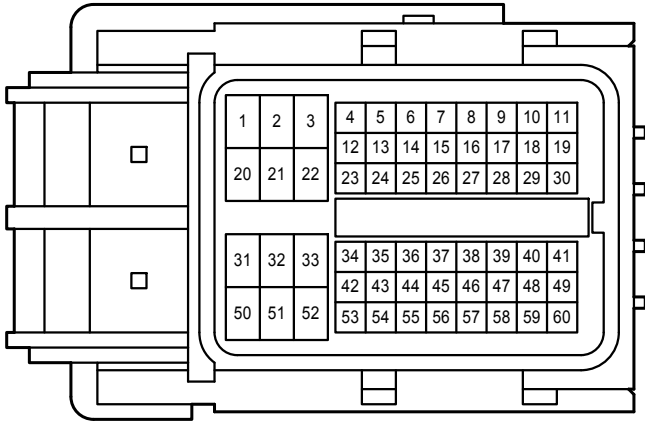

Remote Control Mirror

E58(A), E59(B), E60(C), E61(D)
Main Body ECU

* 2 : w/ Retractor

Remote Control Mirror

A 10
Black

A 26
Blue

A 51
Black

B 12
Black