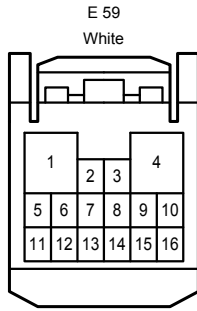

Remote Control Mirror