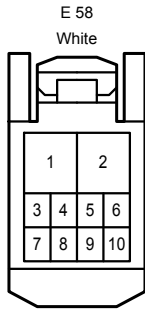

Remote Control Mirror