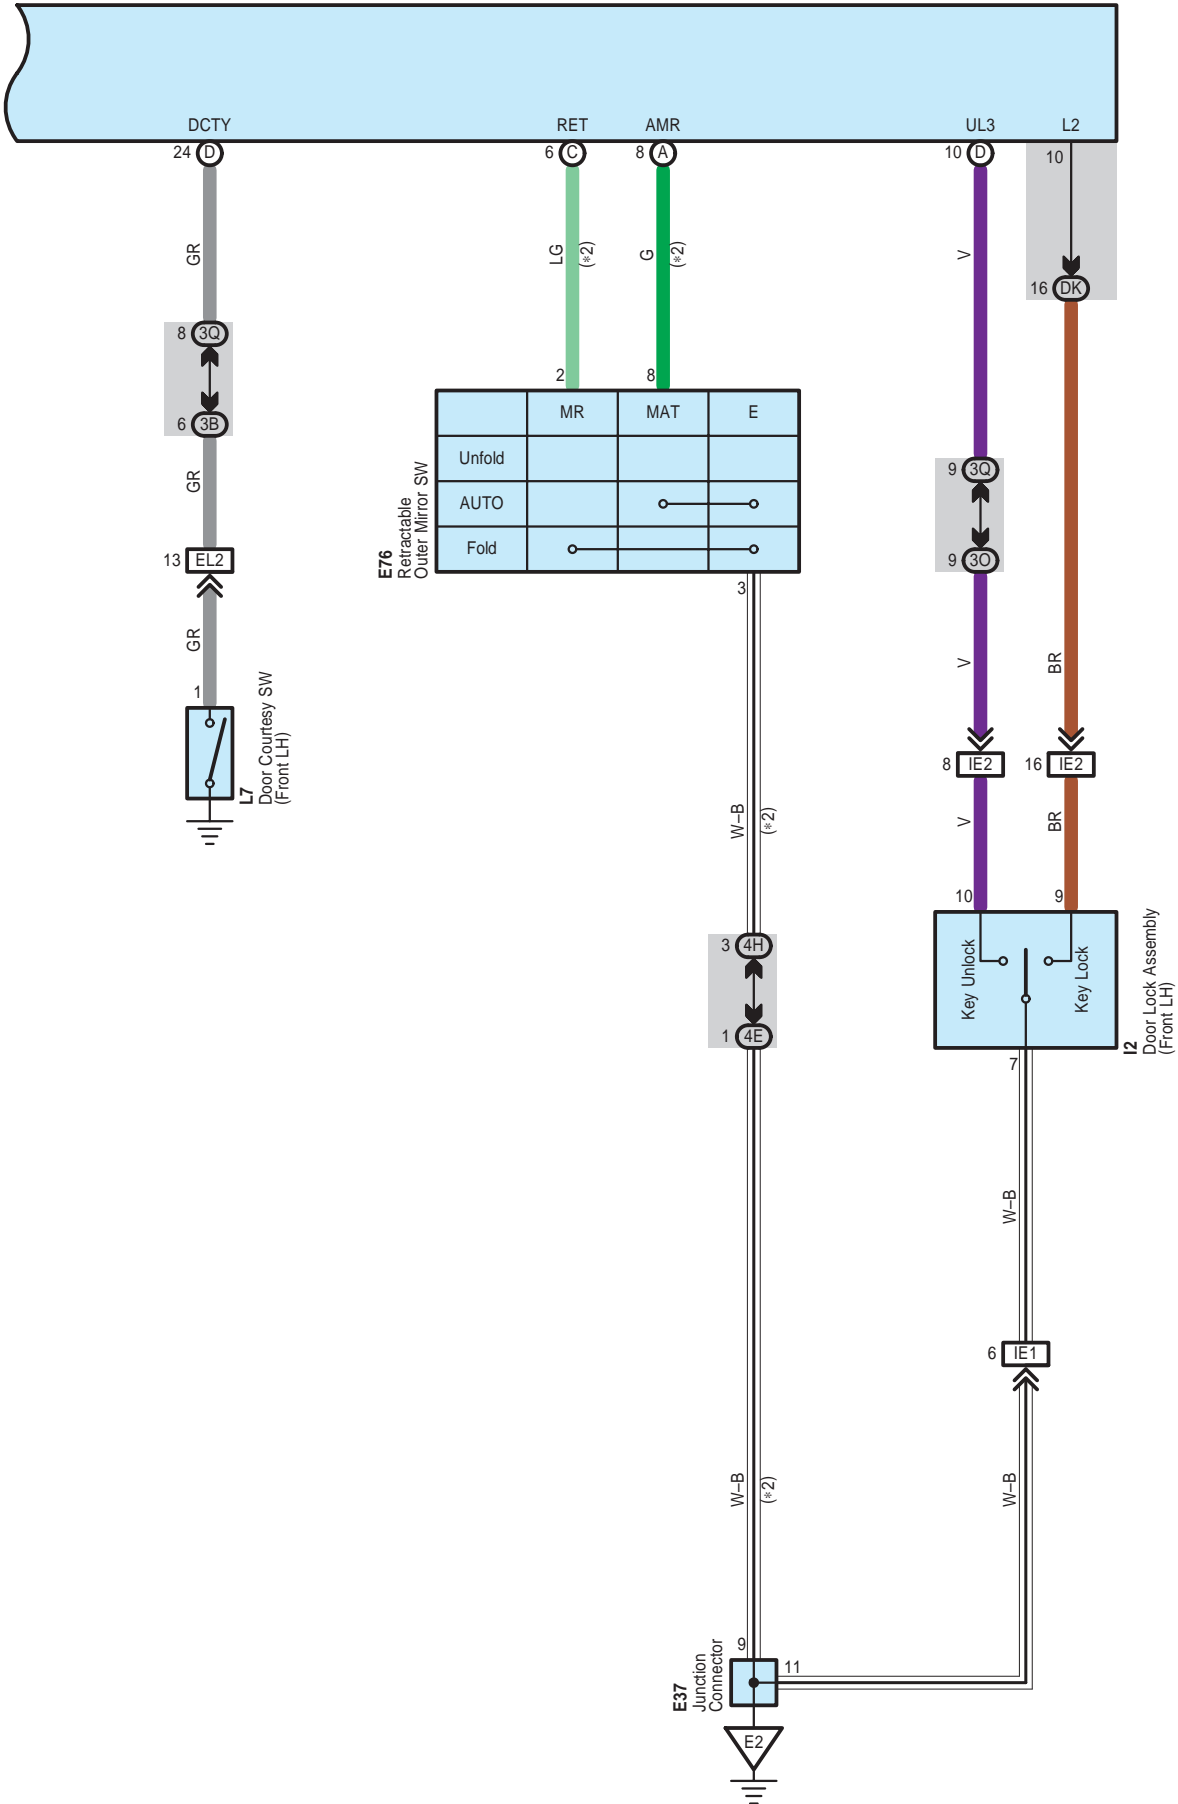

Remote Control Mirror

Remote Control Mirror

E58(A), E59(B), E60(C), E61(D)
Main Body ECU

* 1 : w/ Seat Position Memory

Remote Control Mirror

E58(A), E59(B), E60(C), E61(D)
Main Body ECU

E67
Outer Mirror SW

E13
Certification ECU

Remote Control Mirror

E58(A), E59(B), E60(C), E61(D)
Main Body ECU

* 2 : w/ Retractor

Remote Control Mirror

A 10
Black

A 26
Blue

A 51
Black

B 12
Black

B 36
Gray

E 13
White

E 34
Blue

E 37
White

E 42
White

E 43
White

E 49
White

Remote Control Mirror

White

4E

White

4H

Gray

4M

White

DD