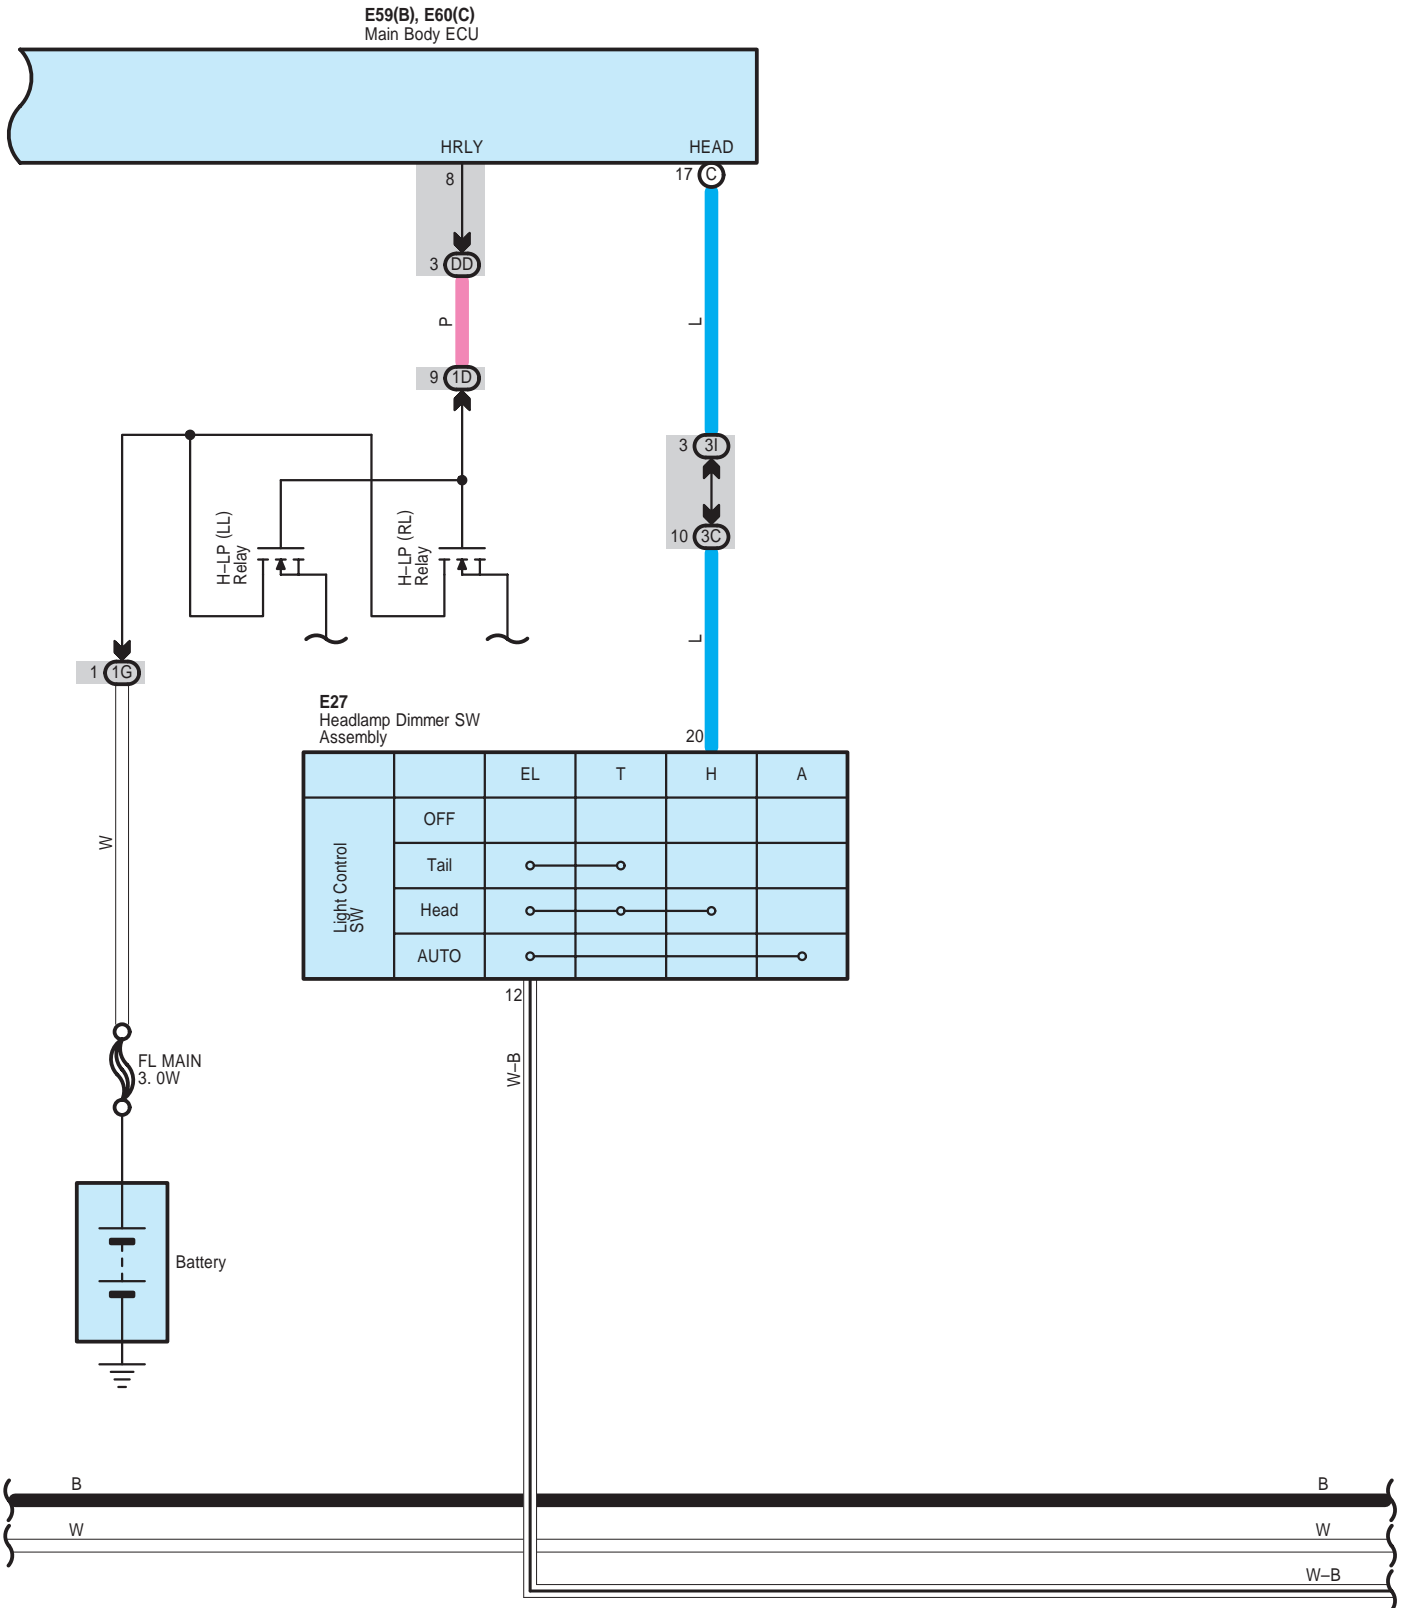

Headlight Beam Level Control <w/o Adaptive Front-Lighting System>

Headlight Beam Level Control <w/o Adaptive Front-Lighting System>

Headlight Beam Level Control <w/o Adaptive Front-Lighting System>

Headlight Beam Level Control <w/o Adaptive Front-Lighting System>

Headlight Beam Level Control <w/o Adaptive Front-Lighting System>

A 15
Gray

A 18
Gray

A 20
Gray

A 21
Gray

A 22
White

A 25
Black

A 26
Blue

A 27
White

A 30
Gray

A 36
Black

E 19
White

E 21
Black

E 25
White

E 27
White

Headlight Beam Level Control <w/o Adaptive Front-Lighting System>