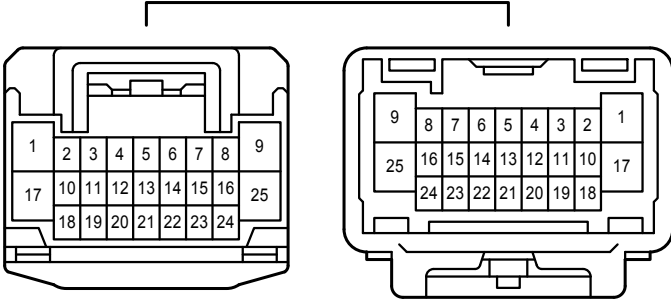

Headlight Beam Level Control <w/o Adaptive Front-Lighting System>

DD
White

DF
White

DG
White

DM
White

DP
White

AE2
Gray

EA1
White