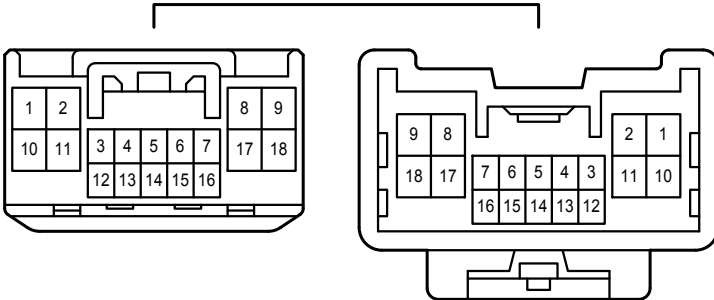

Headlight Beam Level Control <w/o Adaptive Front-Lighting System>

LA1
Black