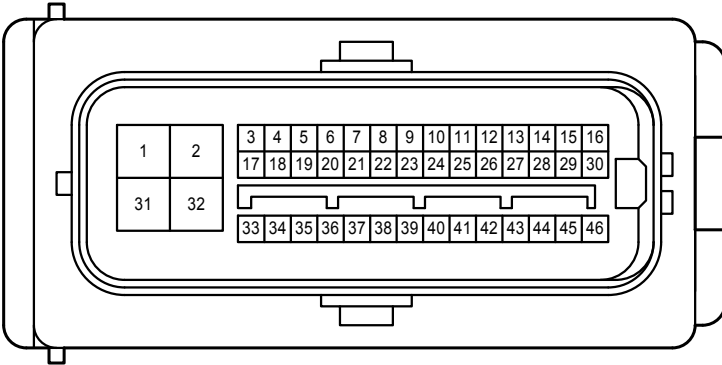

Headlight Beam Level Control <w/o Adaptive Front-Lighting System>

A 15
Gray

A 18
Gray

A 20
Gray

A 21
Gray

A 22
White

A 25
Black

A 26
Blue

A 27
White

A 30
Gray

A 36
Black

E 19
White

E 21
Black

E 25
White

E 27
White

Headlight Beam Level Control <w/o Adaptive Front-Lighting System>