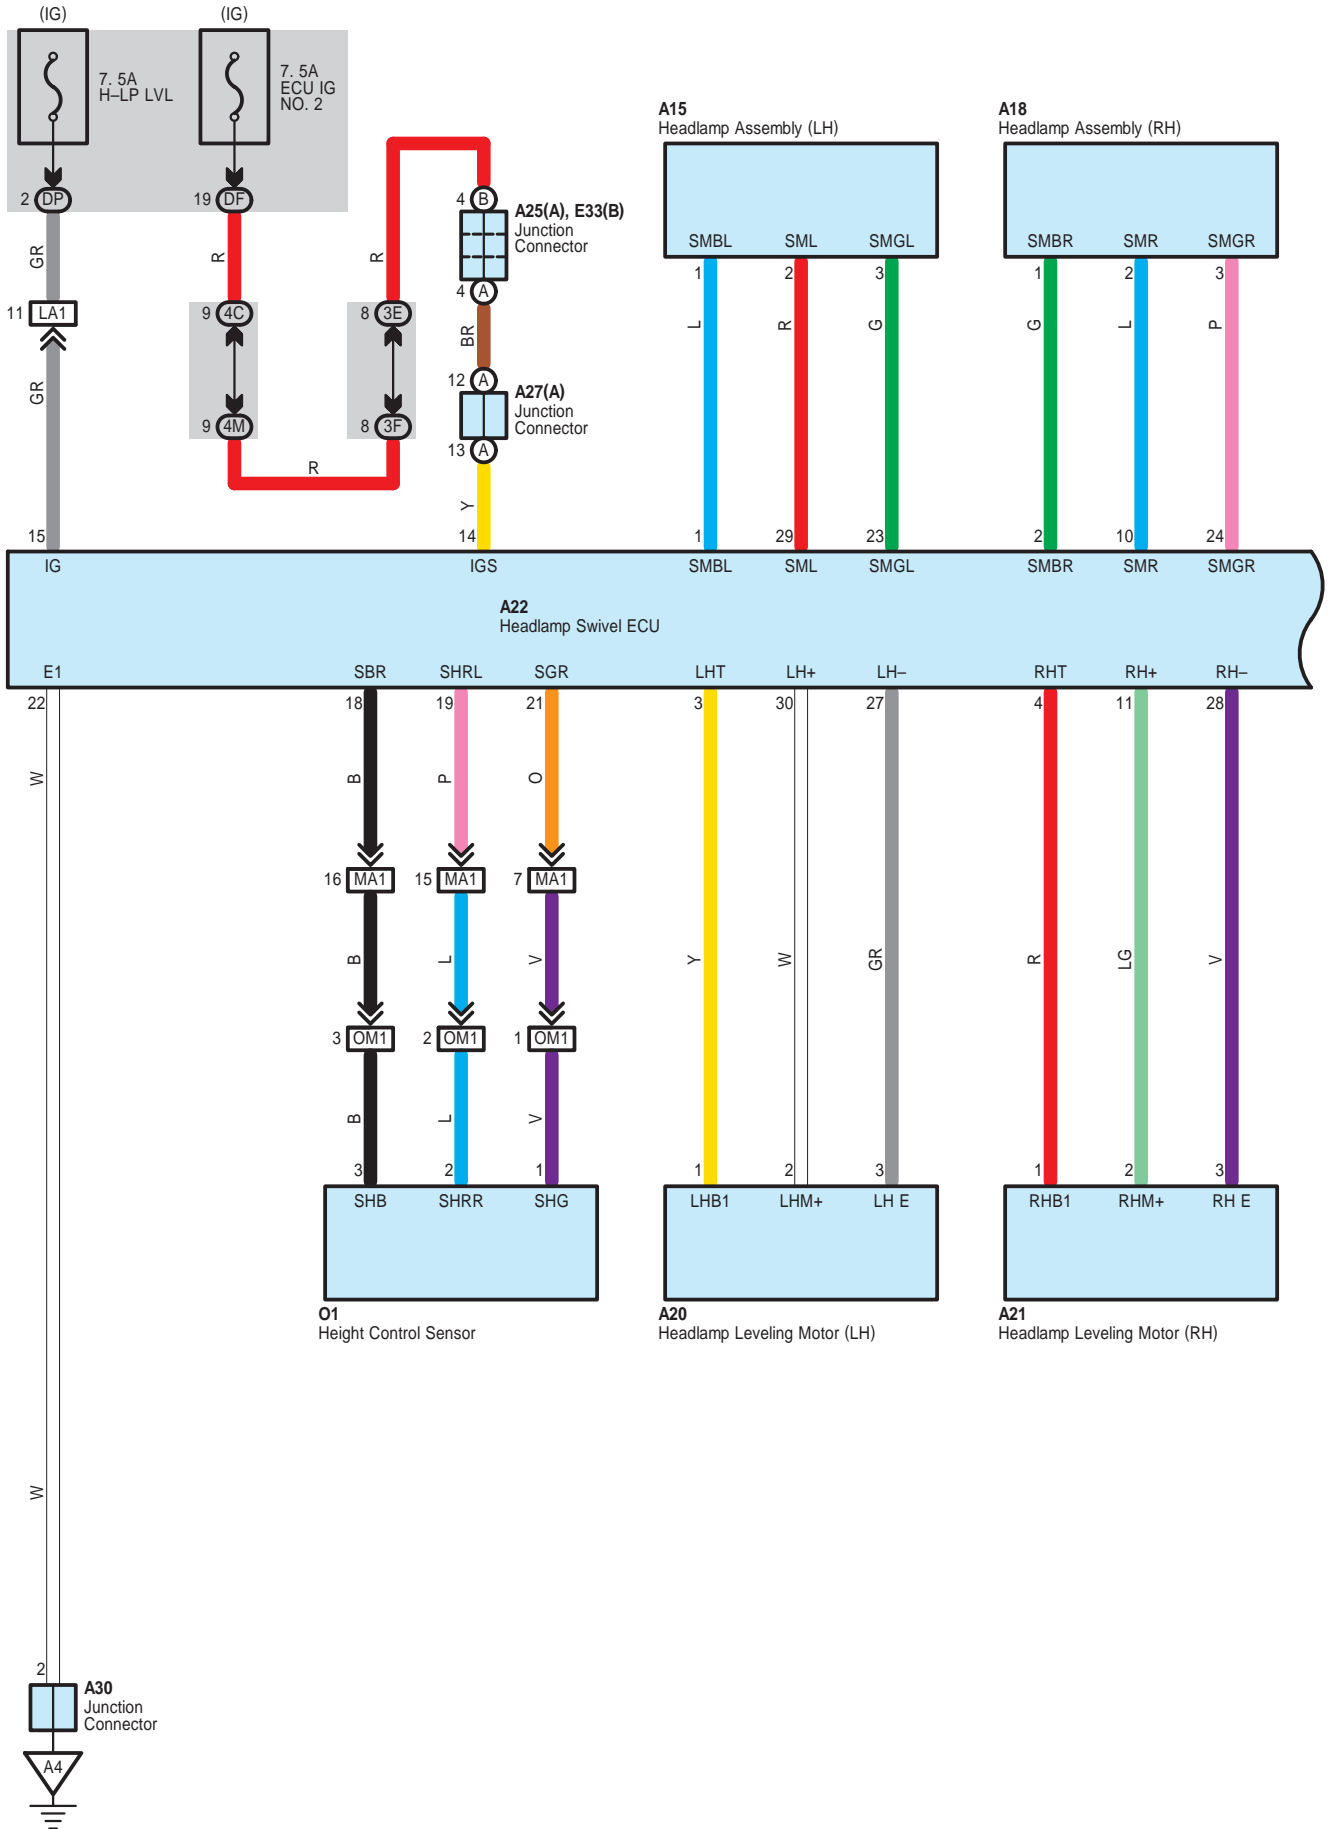

Headlight Beam Level Control <w/o Adaptive Front-Lighting System>

Headlight Beam Level Control <w/o Adaptive Front-Lighting System>

Headlight Beam Level Control <w/o Adaptive Front-Lighting System>

Headlight Beam Level Control <w/o Adaptive Front-Lighting System>

Headlight Beam Level Control <w/o Adaptive Front-Lighting System>

A 15
Gray

A 18
Gray

A 20
Gray

A 21
Gray

A 22
White

A 25
Black

A 26
Blue

A 27
White

A 30
Gray

A 36
Black

E 19
White

E 21
Black

E 25
White

E 27
White

Headlight Beam Level Control <w/o Adaptive Front-Lighting System>

Headlight Beam Level Control <w/o Adaptive Front-Lighting System>

DD
White

DF
White

DG
White

DM
White

DP
White

AE2
Gray

EA1
White