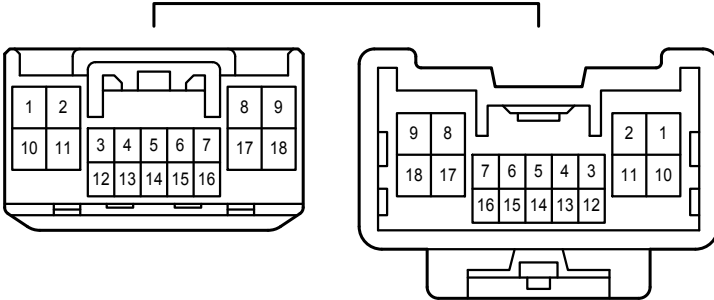

Headlight Beam Level Control <w/o Adaptive Front-Lighting System>

DD
White

DF
White

DG
White

DM
White

DP
White

AE2
Gray

EA1
White