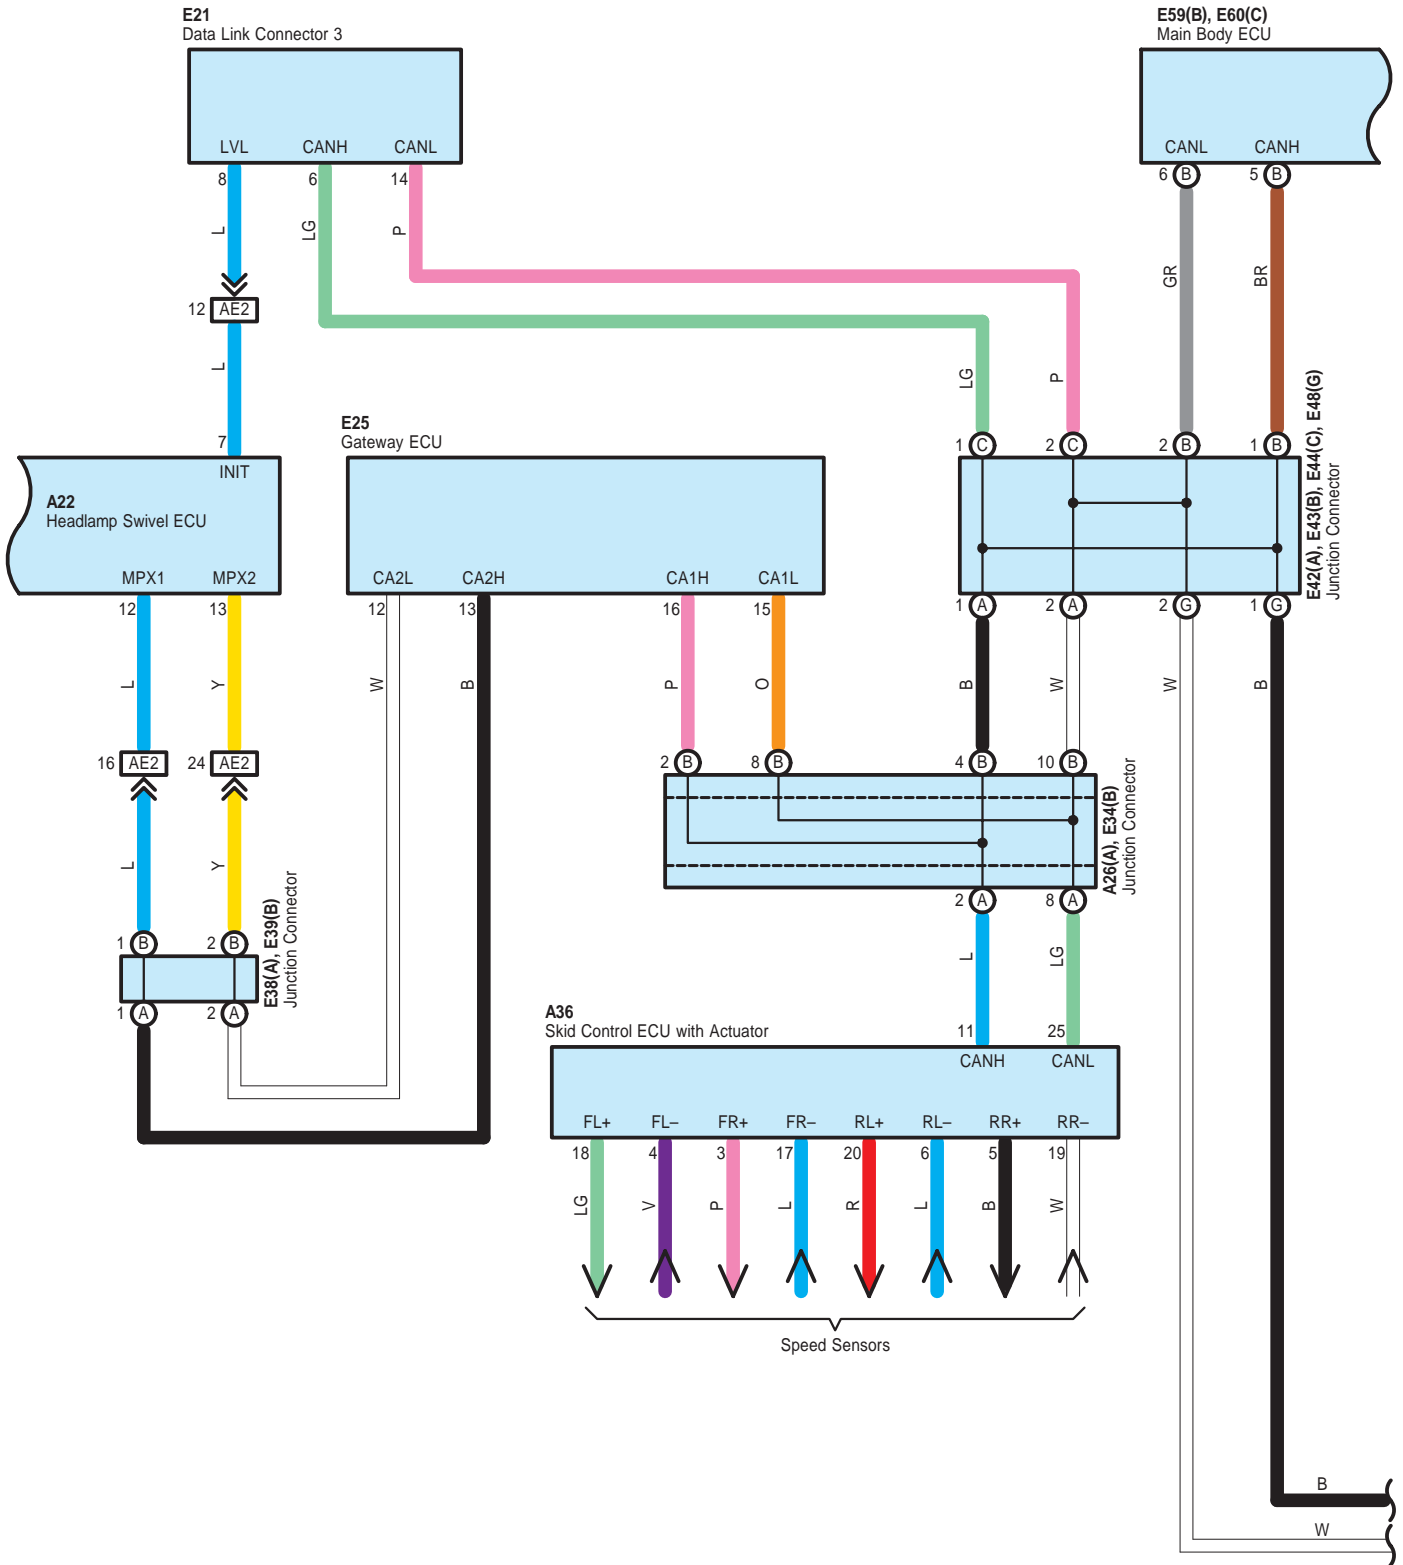

Headlight Beam Level Control <w/o Adaptive Front-Lighting System>

Headlight Beam Level Control <w/o Adaptive Front-Lighting System>

Headlight Beam Level Control <w/o Adaptive Front-Lighting System>

Headlight Beam Level Control <w/o Adaptive Front-Lighting System>

Headlight Beam Level Control <w/o Adaptive Front-Lighting System>

A 15
Gray

A 18
Gray

A 20
Gray

A 21
Gray

A 22
White

A 25
Black

A 26
Blue

A 27
White

A 30
Gray

A 36
Black

E 19
White

E 21
Black

E 25
White

E 27
White

Headlight Beam Level Control <w/o Adaptive Front-Lighting System>

Headlight Beam Level Control <w/o Adaptive Front-Lighting System>

DD
White

DF
White

DG
White

DM
White

DP
White

AE2
Gray

EA1
White