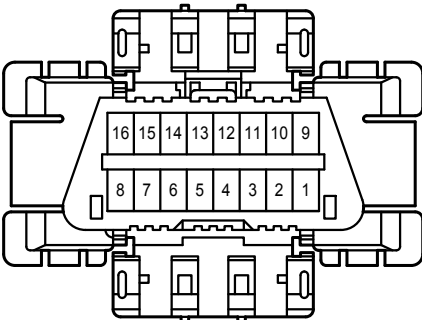

A 27
White

A 30
Gray

A 36
Black

E 19
White

E 21
Black

E 25
White

E 27
White

Headlight Beam Level Control <w/o Adaptive Front-Lighting System>

Headlight Beam Level Control <w/o Adaptive Front-Lighting System>

DD
White

DF
White

DG
White

DM
White

DP
White

AE2
Gray

EA1
White