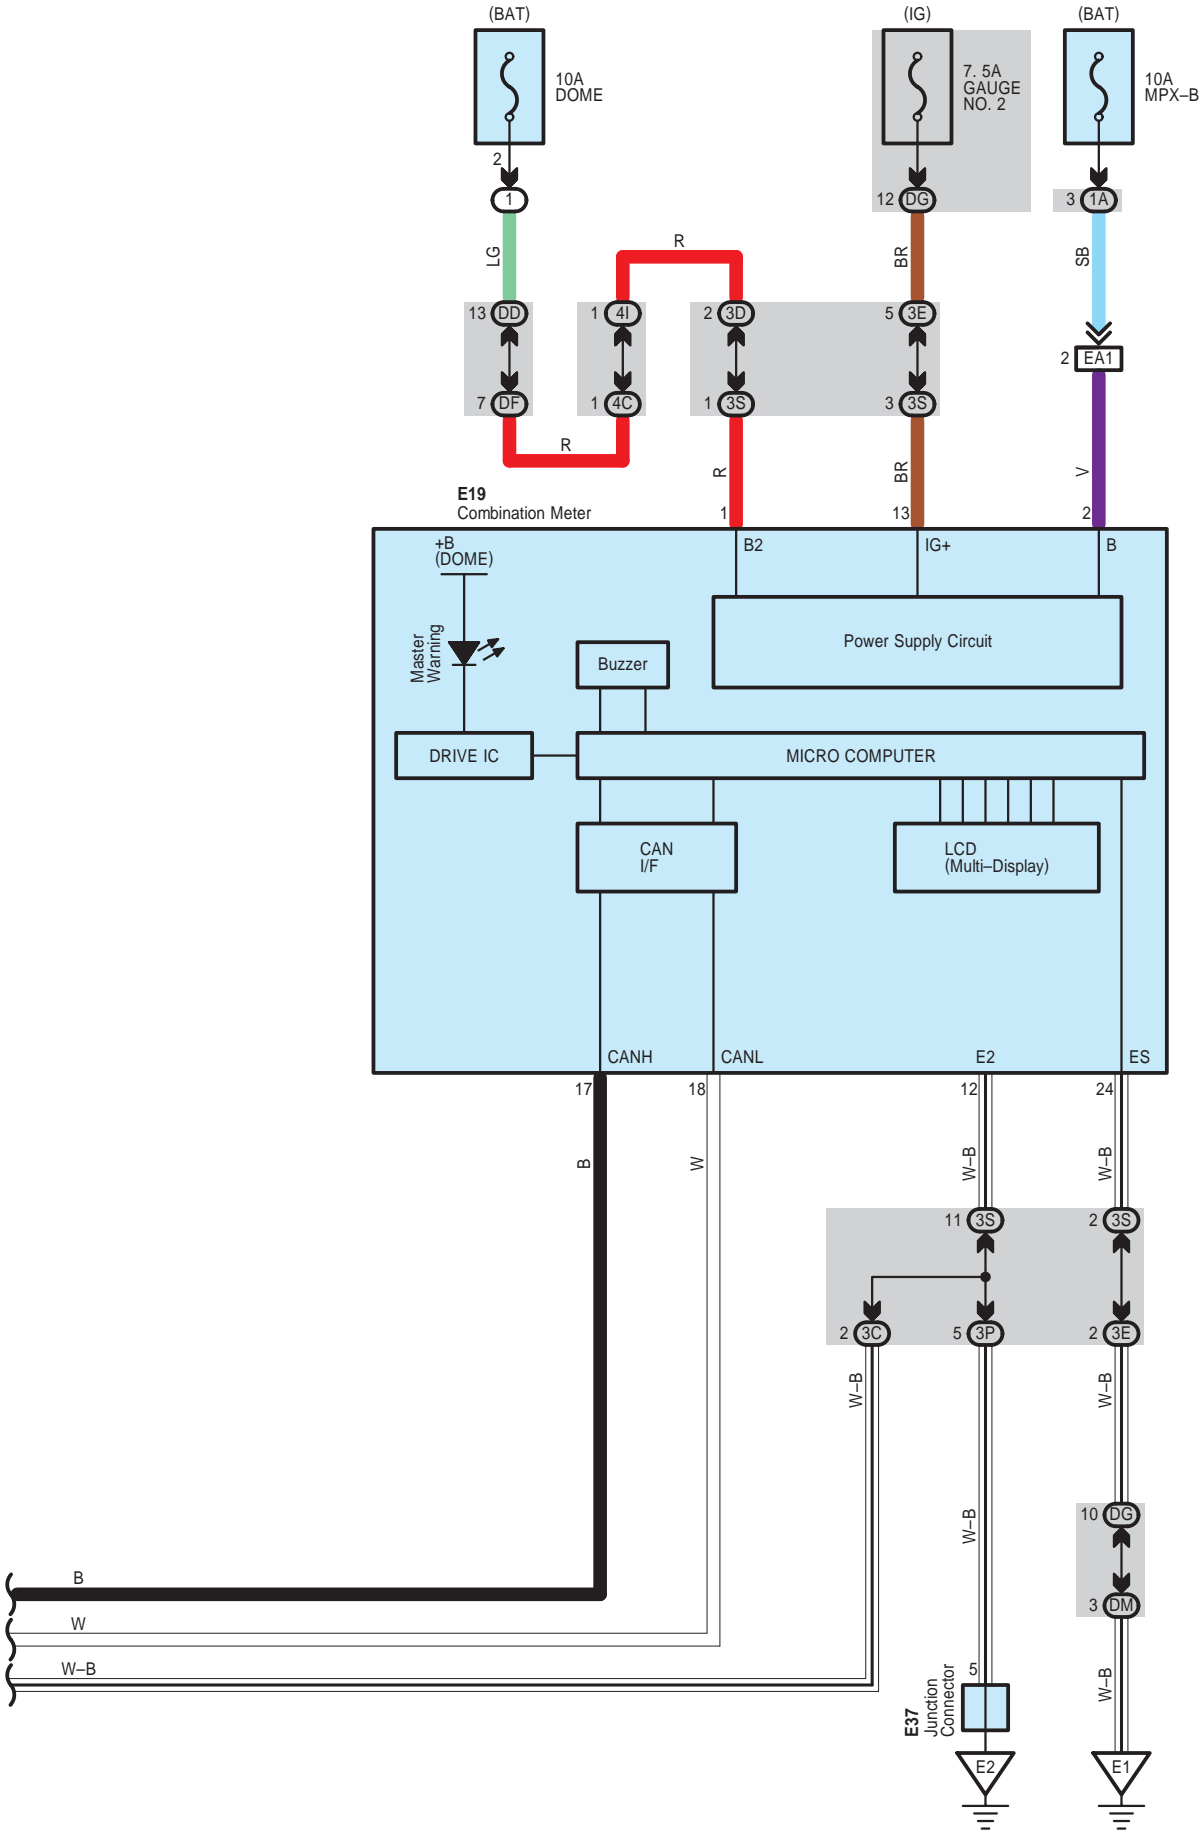

Headlight Beam Level Control <w/o Adaptive Front-Lighting System>

Headlight Beam Level Control <w/o Adaptive Front-Lighting System>

Headlight Beam Level Control <w/o Adaptive Front-Lighting System>

Headlight Beam Level Control <w/o Adaptive Front-Lighting System>

Headlight Beam Level Control <w/o Adaptive Front-Lighting System>

A 15
Gray

A 18
Gray

A 20
Gray

A 21
Gray

A 22
White

A 25
Black

A 26
Blue

A 27
White

A 30
Gray

A 36
Black

E 19
White

E 21
Black

E 25
White

E 27
White

Headlight Beam Level Control <w/o Adaptive Front-Lighting System>