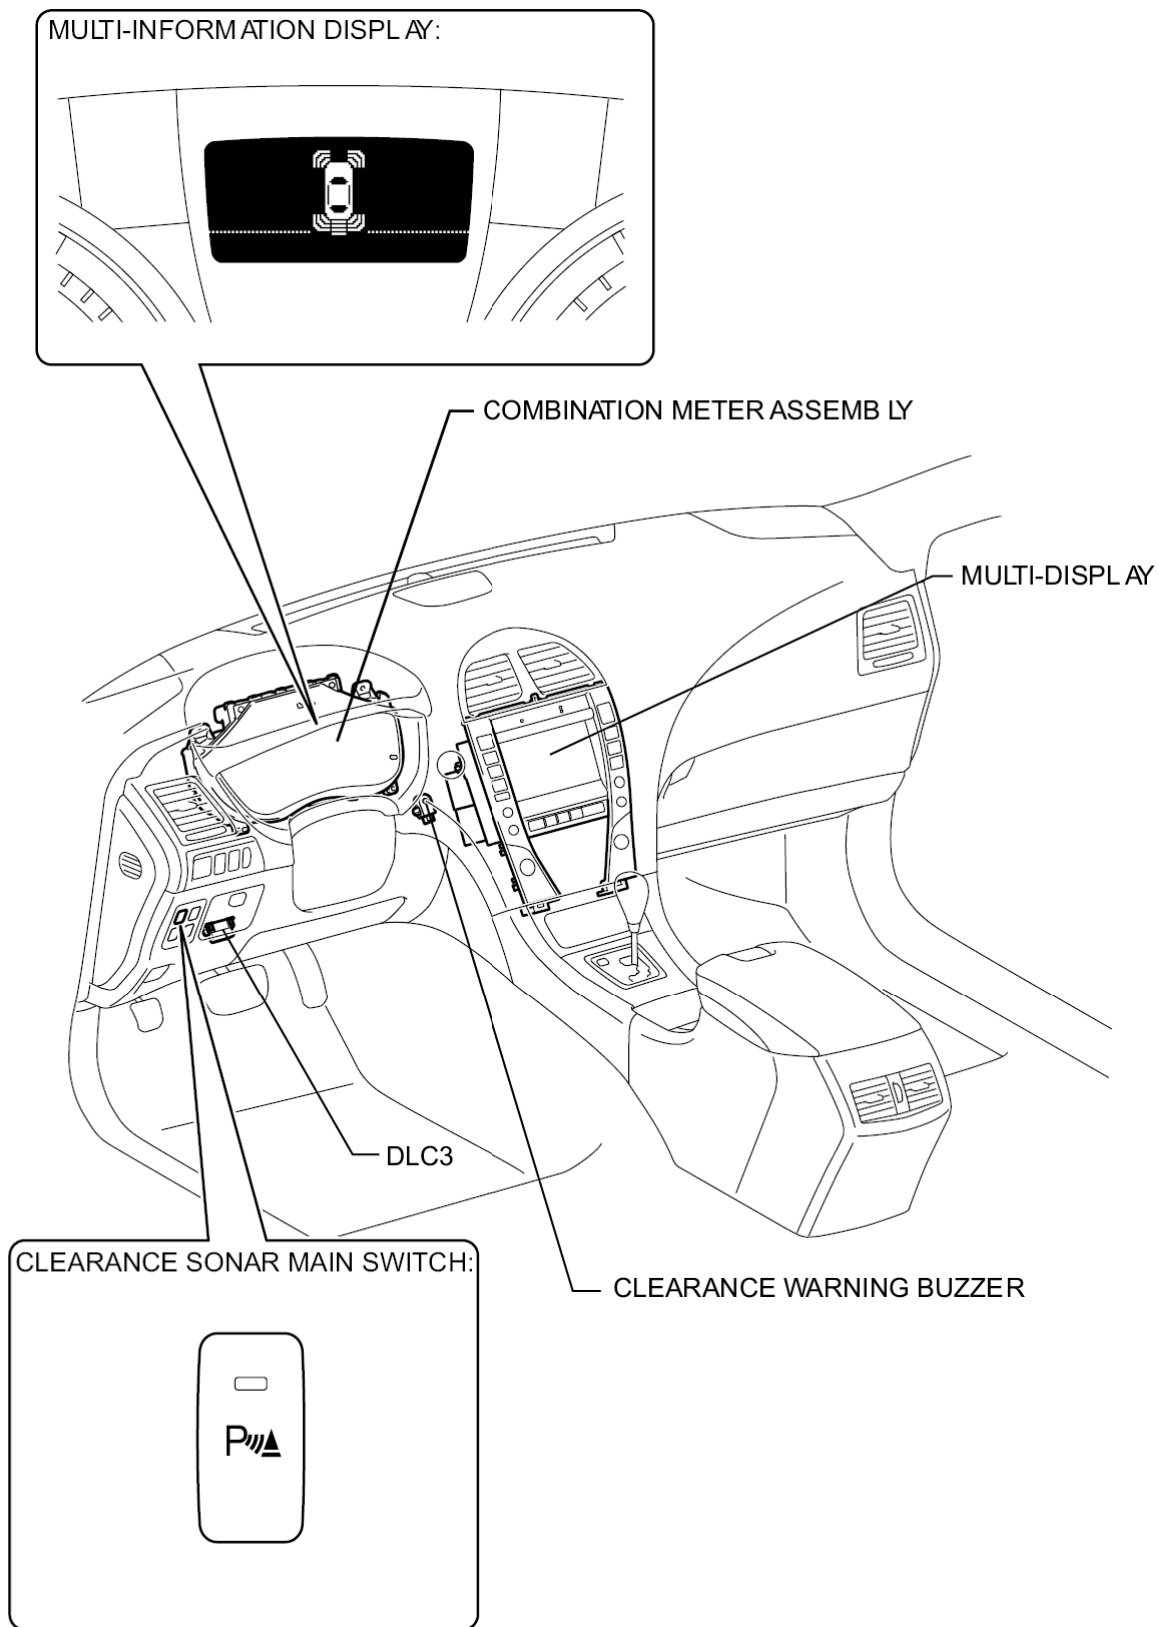

ILLUSTRATION

H