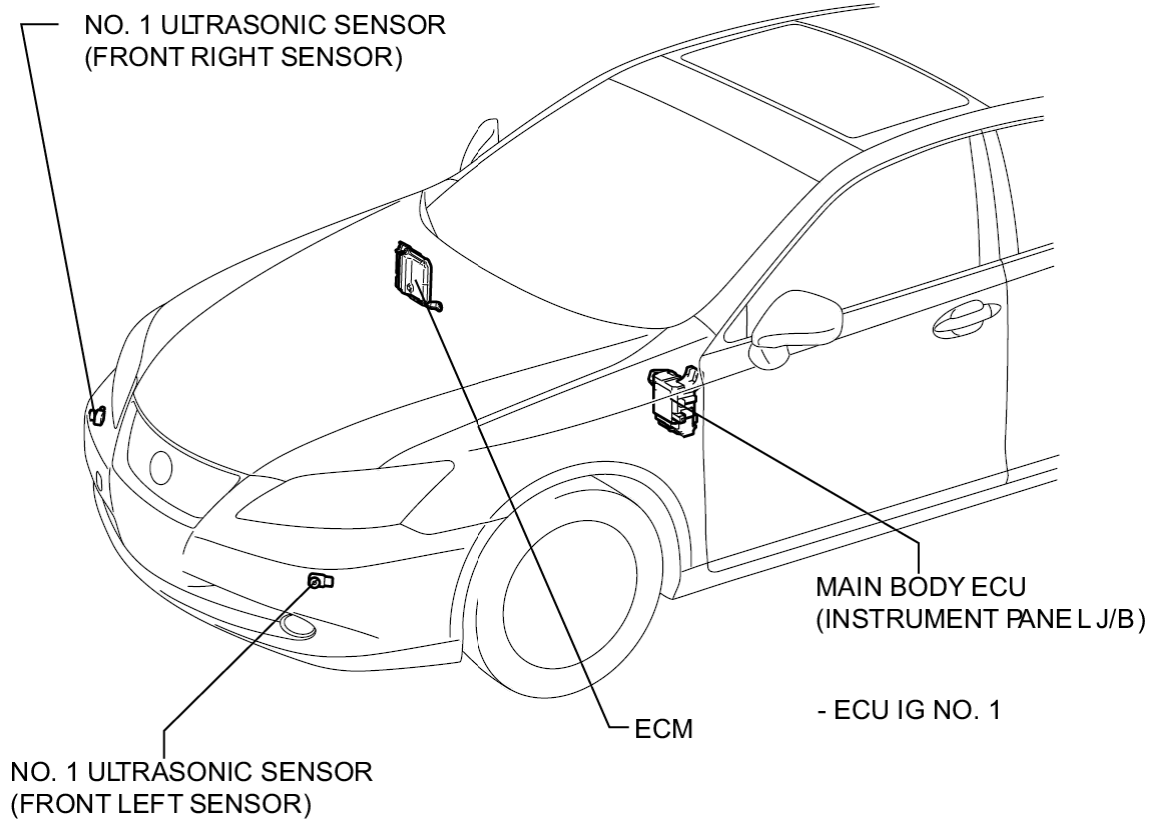

Last Modified: 7-13-2007		1.6 R
Service Category: Audio/Visual/Telematics	Section: Park Assist/Monitoring	
Model Year: 2008	Model: ES350	Doc ID: RM000000IQV00YX
Title: PARK ASSIST / MONITORING: INTUITIVE PARKING ASSIST SYSTEM: PARTS LOCATION (2008 ES350)		

PARTS LOCATION

ILLUSTRATION