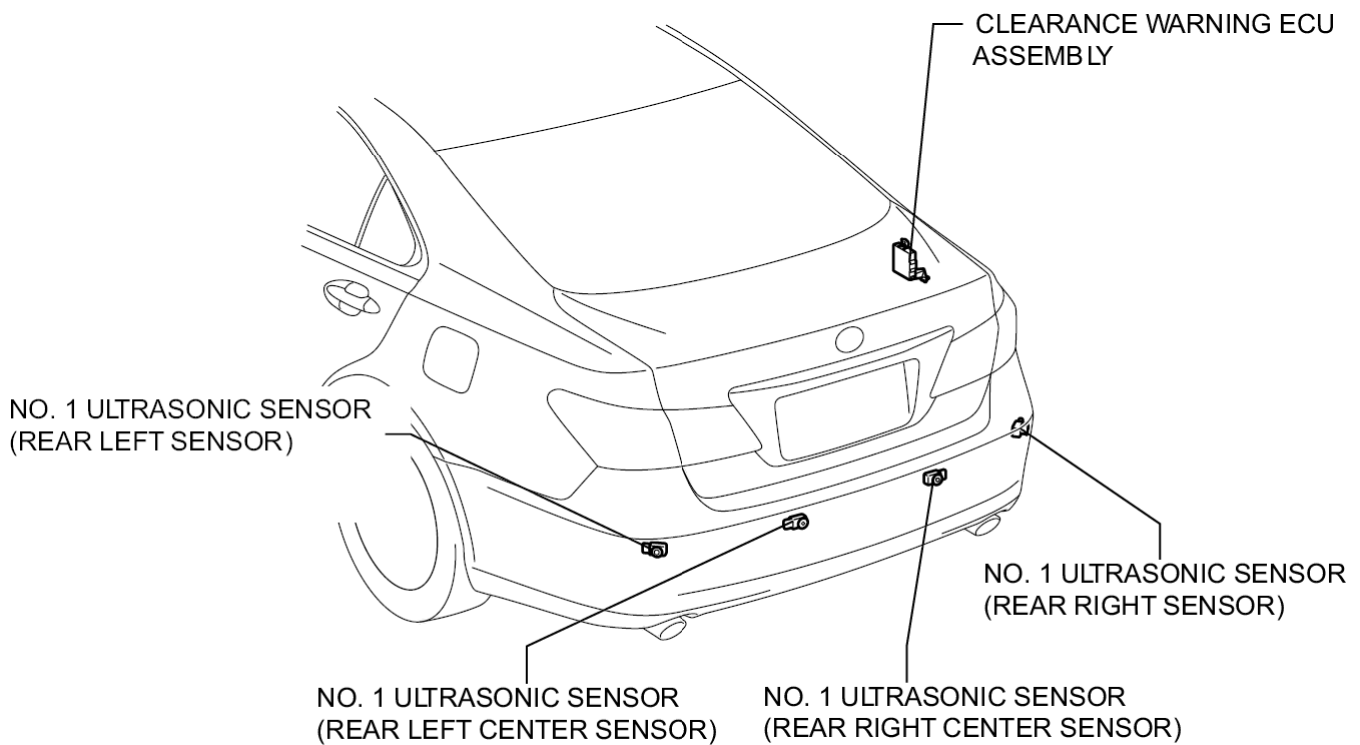

Last Modified: 7-13-2007		1.6 R
Service Category: Audio/Visual/Telematics	Section: Park Assist/Monitoring	
Model Year: 2008	Model: ES350	Doc ID: RM000000IQV00YX
Title: PARK ASSIST / MONITORING: INTUITIVE PARKING ASSIST SYSTEM: PARTS LOCATION (2008 ES350)		

PARTS LOCATION

ILLUSTRATION