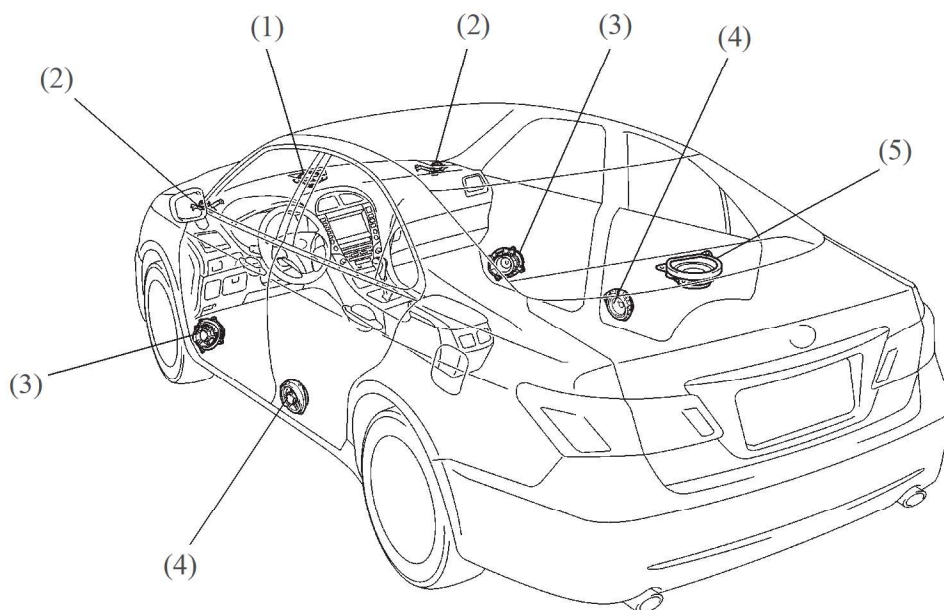

Speaker (LEXUS Premium Sound System)**► Speaker Location ◀**

01YMO29Y

► Speaker Specifications ◀

Location	Speaker Type	Caliber	Impedance	Input Rated (Max)
(1)	Center x 1	65 mm (2.6 in.)	10 Ω	10 W (20 W)
(2)	Front Tweeter x 2	25 mm (1.0 in.)	4 Ω	25 W (50 W)
(3)	Front Woofer x 2	160 mm (6.5 in.)	4 Ω	21 W (50 W)
(4)	Rear Full Range x 2	160 mm (6.5 in.)	4 Ω	21 W (50 W)
(5)	Sub-Woofer x 1	200 mm (8 in.)	25 Ω x 2	30/30 W (60/60 W)