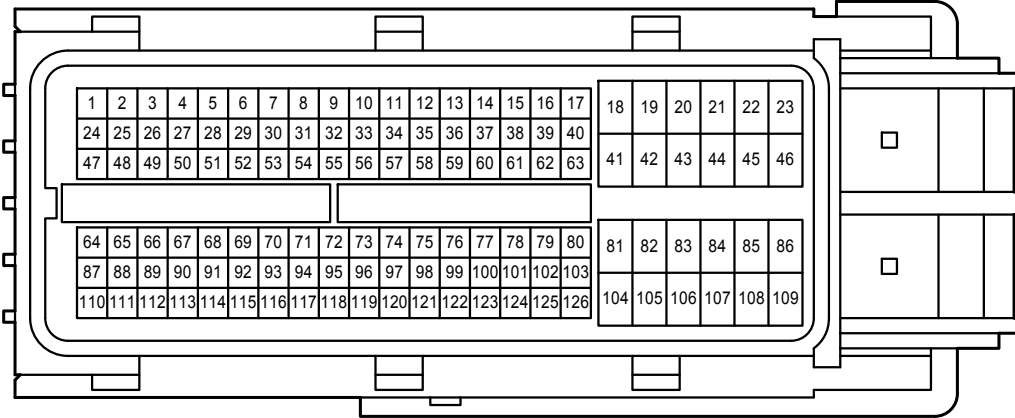

A 27  
White

A 28  
White

A 31  
Black

A 36  
Black

A 40  
Blue

Dynamic Radar Cruise Control

B 12  
Black

B 32  
Gray