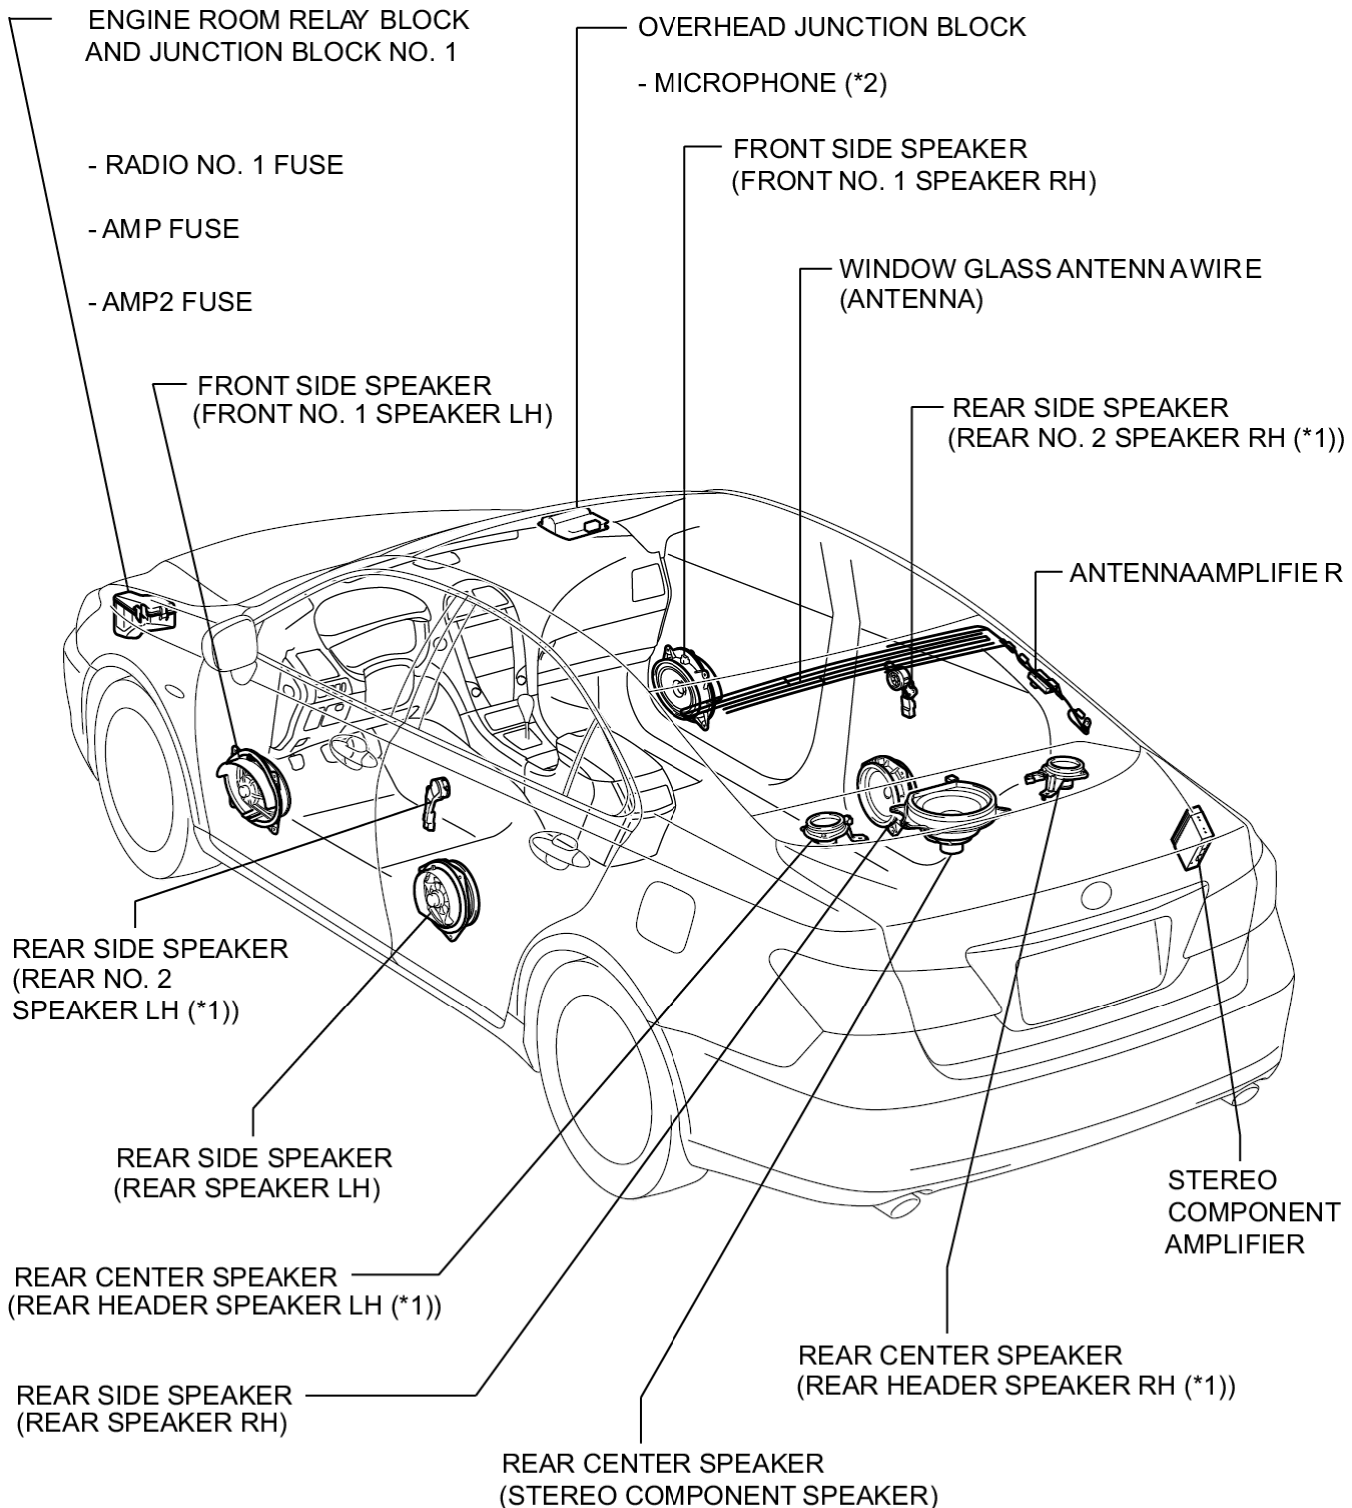

Last Modified: 7-13-2007		1.6 R
Service Category: Audio/Visual/Telematics		Section: Audio/Video
Model Year: 2008	Model: ES350	Doc ID: RM0000012A6017X
Title: AUDIO / VISUAL: AUDIO AND VISUAL SYSTEM: PARTS LOCATION (2008 ES350)		

PARTS LOCATION

ILLUSTRATION

*1: with Rear Header Speaker

*2: for Radio Receiver with Built-in "Bluetooth" Handsfree Function

ILLUSTRATION