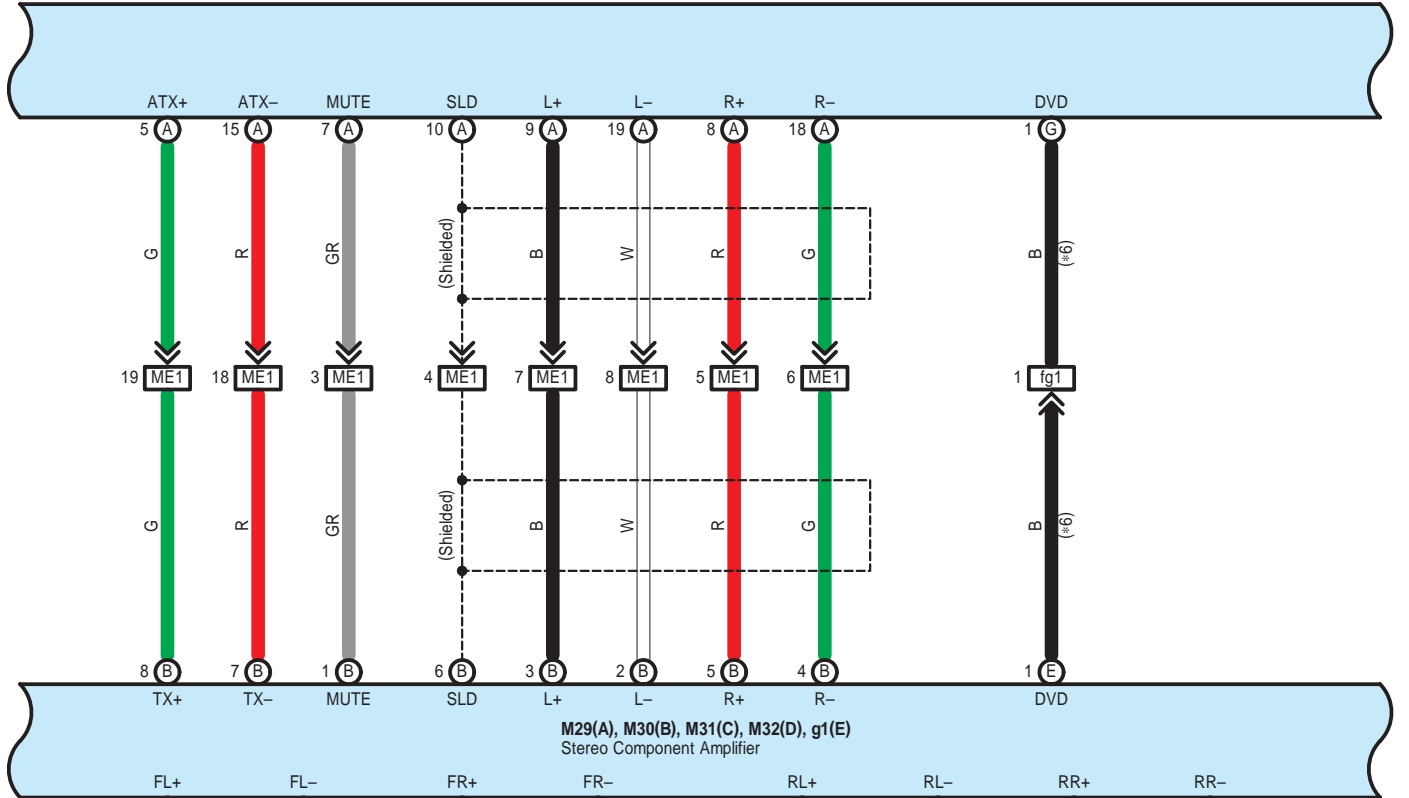

Audio System , LEXUS Navigation System , Parking Assist <Rear View Monitor>

E69(A), E70(B), E71(C), E72(D), E73(E), E74(F), f1(G)
Radio Receiver Assembly

- * 1 : 14 Speaker
- * 2 : 8 Speaker
- * 3 : w/ Bluetooth w/o LEXUS Navigation System
- * 4 : w/ LEXUS Navigation System
- * 6 : w/ DVD Changer