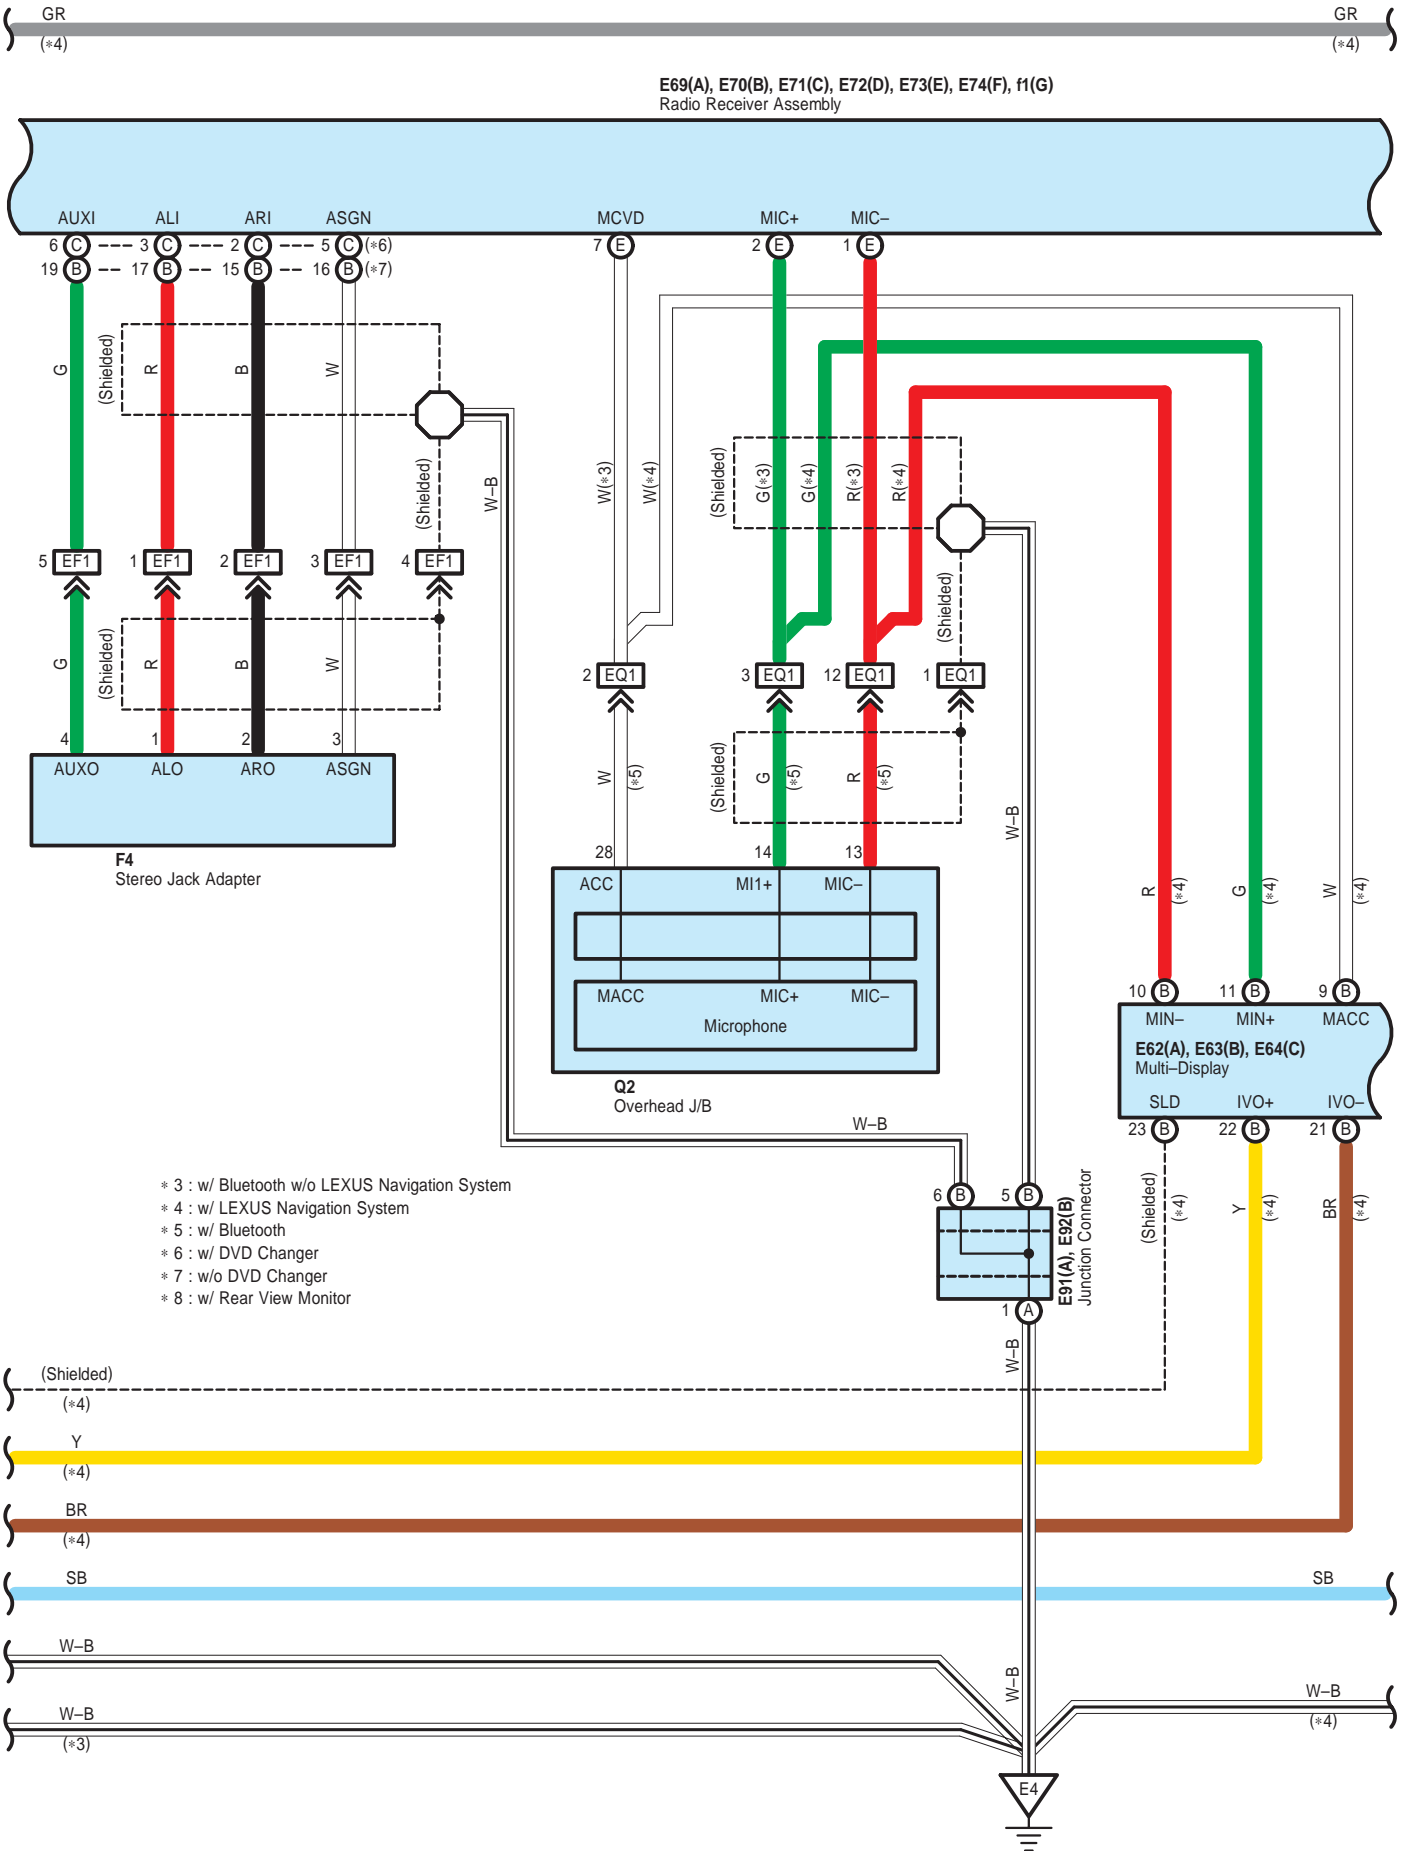

Audio System , LEXUS Navigation System , Parking Assist <Rear View Monitor>

E69(A), E70(B), E71(C), E72(D), E73(E), E74(F), f1(G)
Radio Receiver Assembly

- * 1 : 14 Speaker
- * 2 : 8 Speaker
- * 3 : w/ Bluetooth w/o LEXUS Navigation System
- * 4 : w/ LEXUS Navigation System
- * 6 : w/ DVD Changer