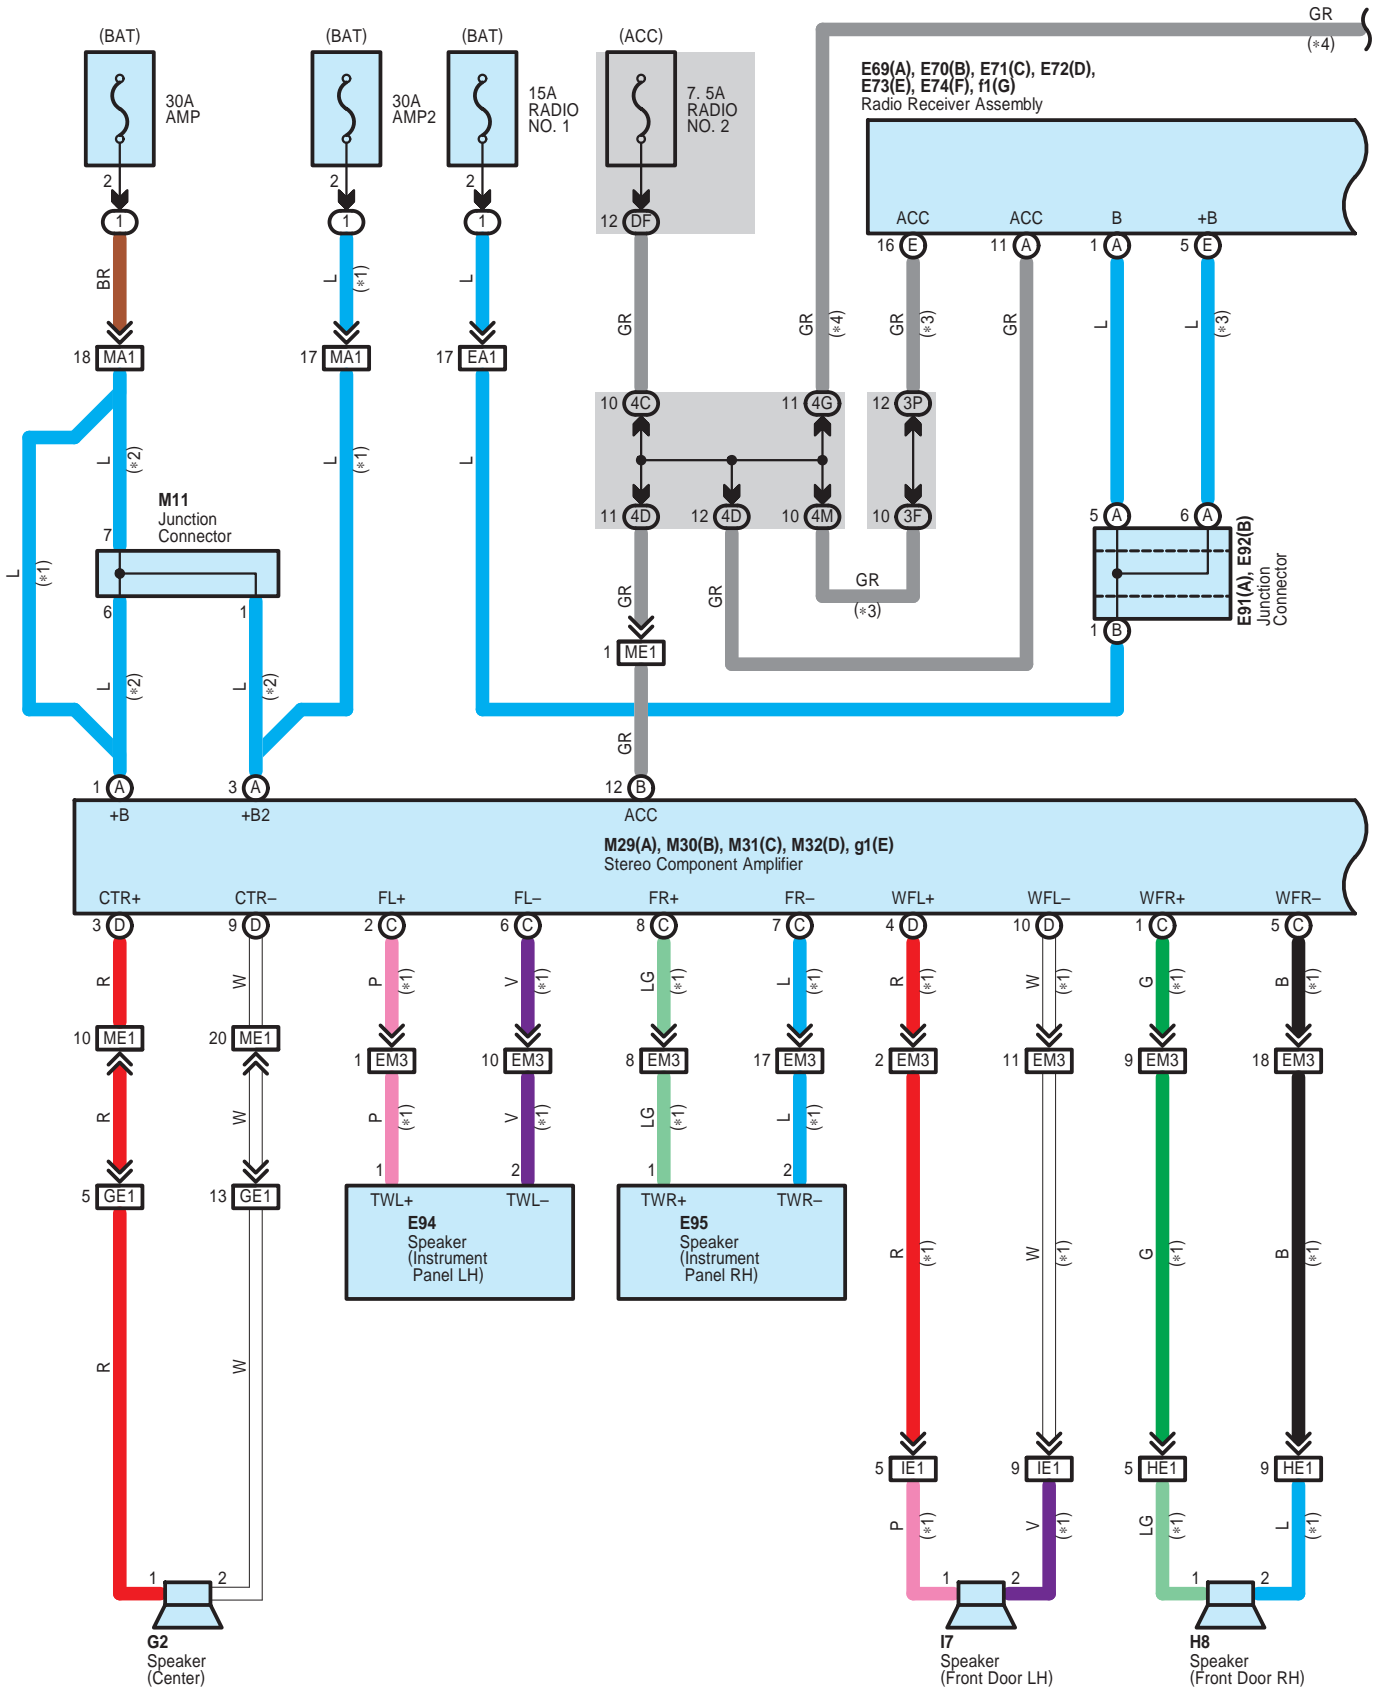

Audio System , LEXUS Navigation System , Parking Assist <Rear View Monitor>

E69(A), E70(B), E71(C), E72(D), E73(E), E74(F), f1(G)
Radio Receiver Assembly

- * 1 : 14 Speaker
- * 2 : 8 Speaker
- * 3 : w/ Bluetooth w/o LEXUS Navigation System
- * 4 : w/ LEXUS Navigation System
- * 6 : w/ DVD Changer