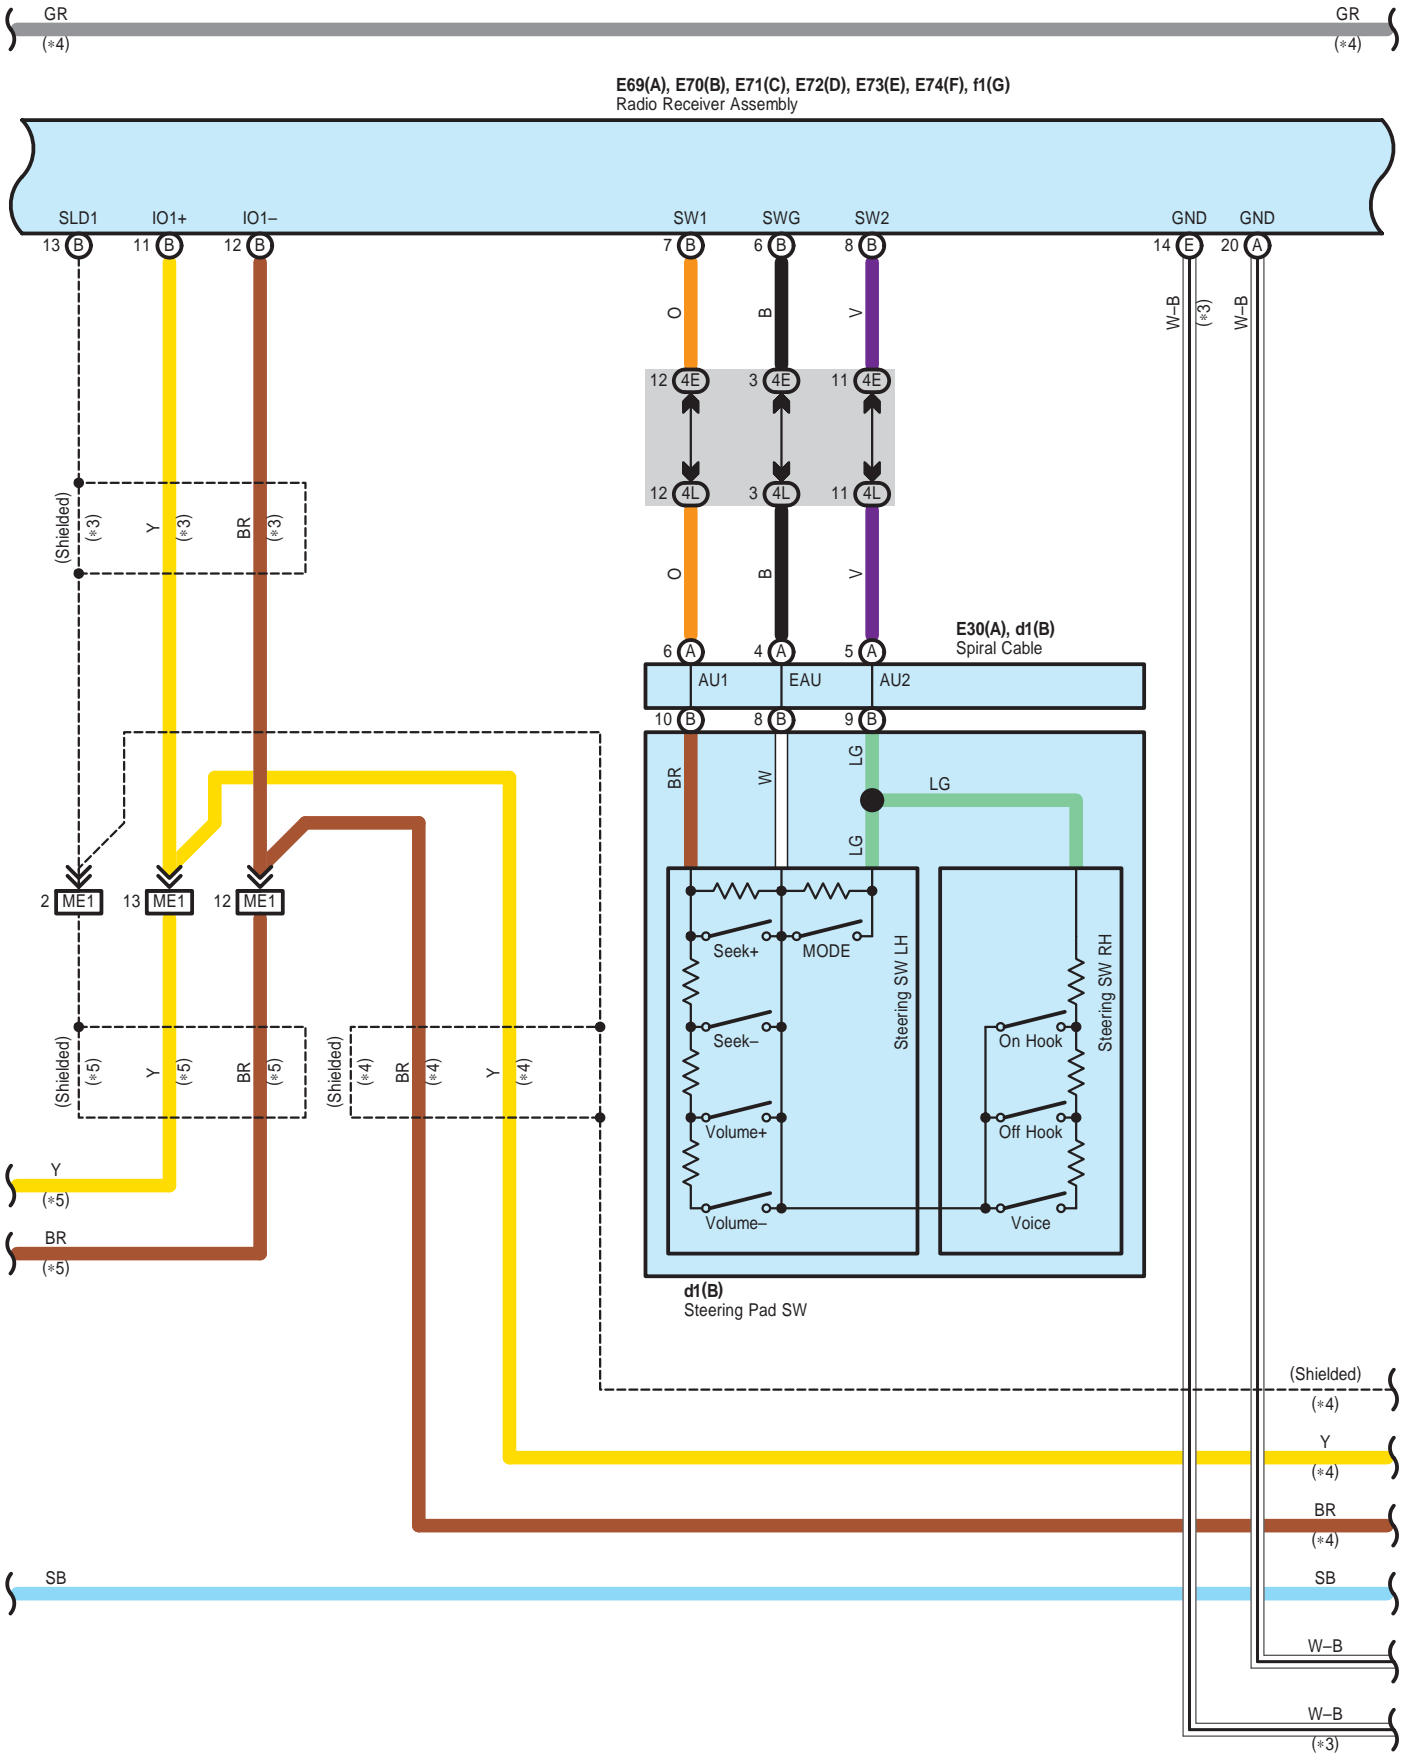

Audio System , LEXUS Navigation System , Parking Assist <Rear View Monitor>

E69(A), E70(B), E71(C), E72(D), E73(E), E74(F), f1(G)
Radio Receiver Assembly

- * 1 : 14 Speaker
- * 2 : 8 Speaker
- * 3 : w/ Bluetooth w/o LEXUS Navigation System
- * 4 : w/ LEXUS Navigation System
- * 6 : w/ DVD Changer