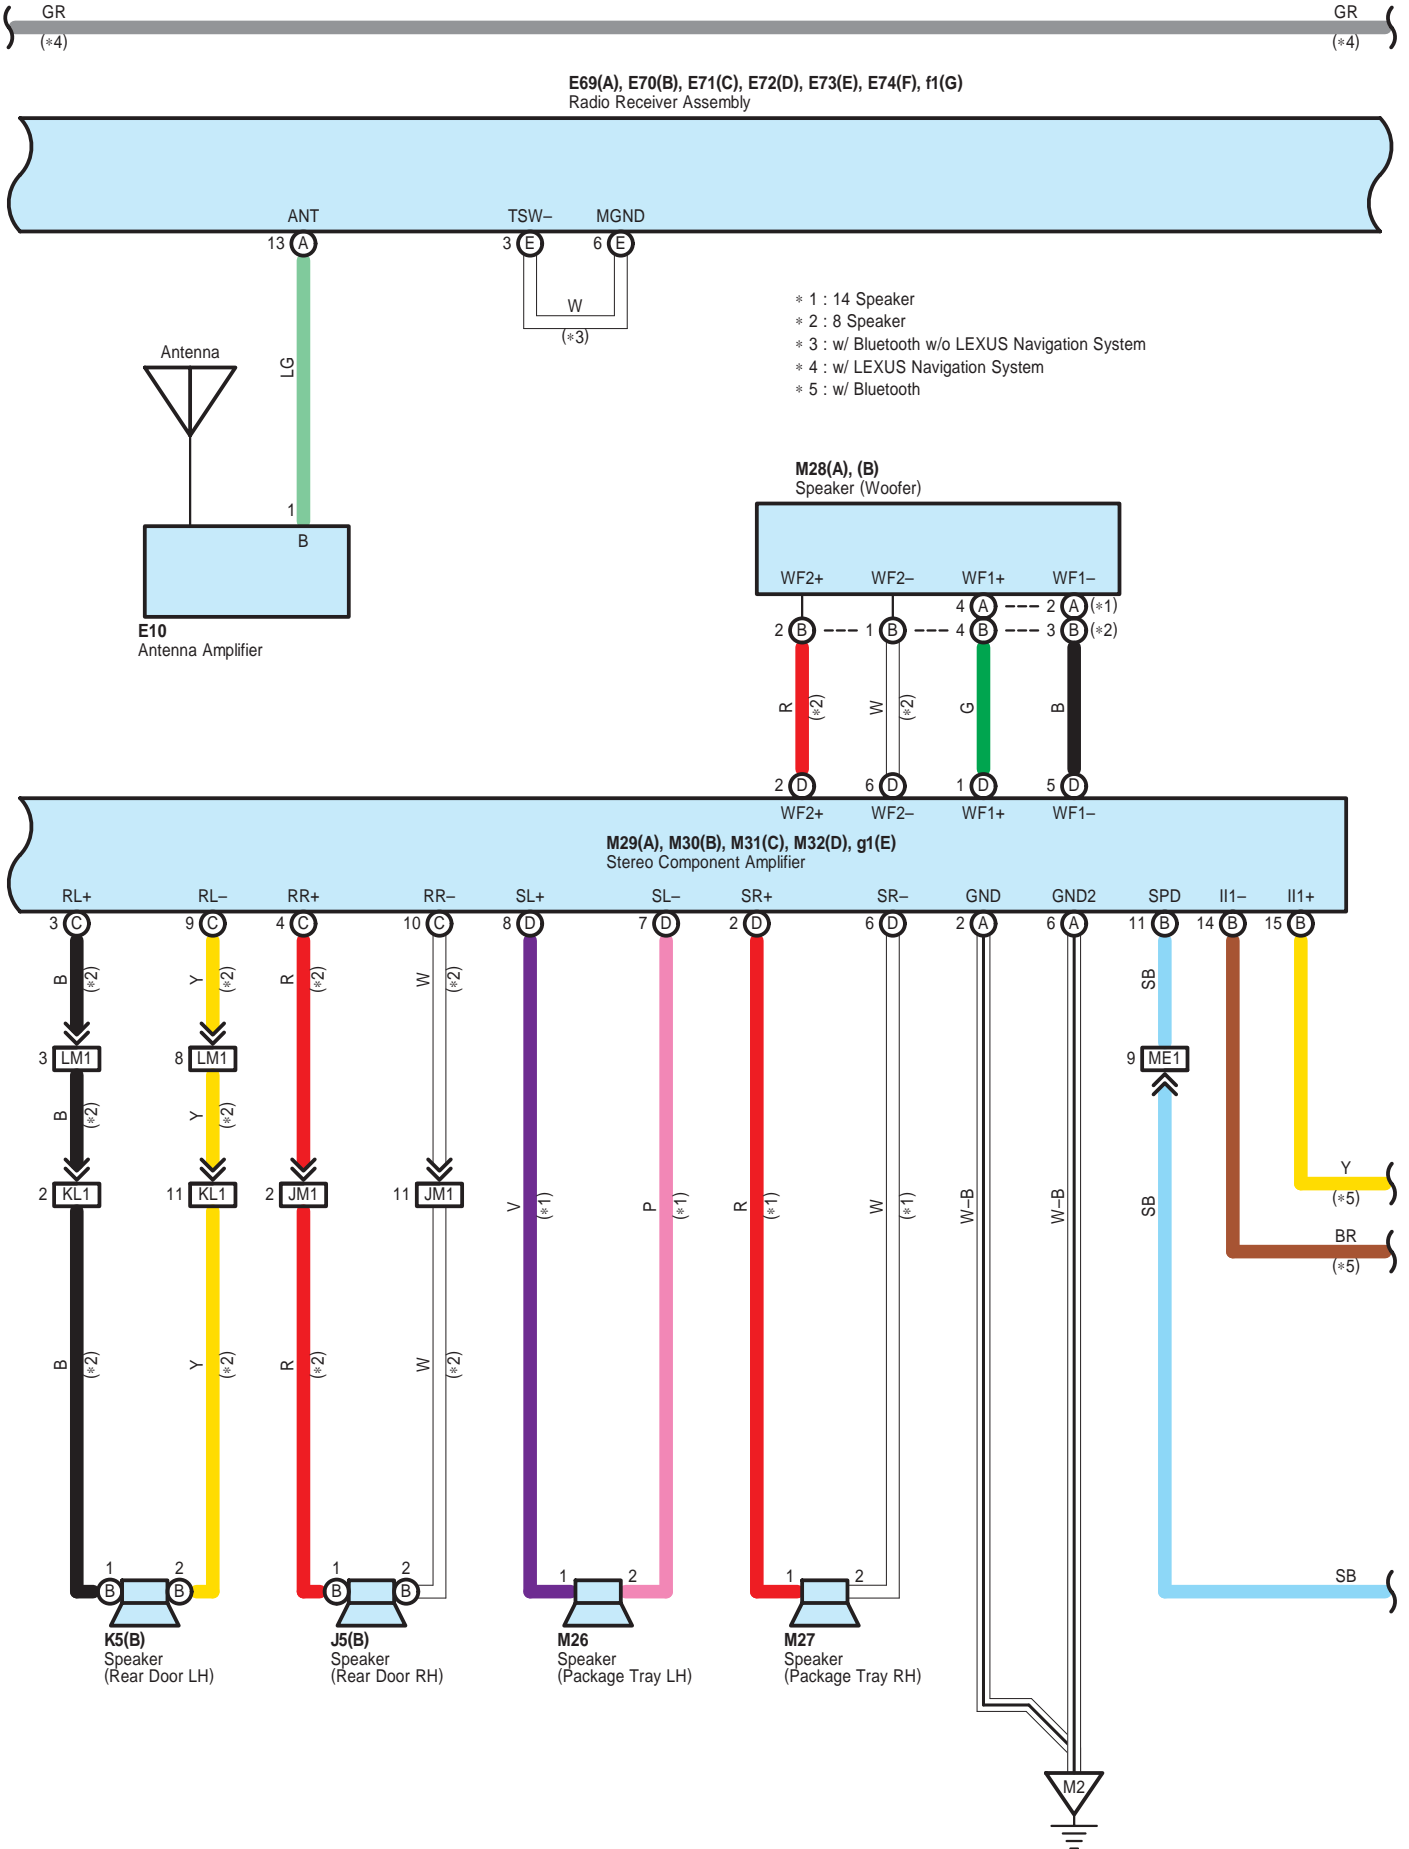

Audio System , LEXUS Navigation System , Parking Assist <Rear View Monitor>

E69(A), E70(B), E71(C), E72(D), E73(E), E74(F), f1(G)
Radio Receiver Assembly

- * 1 : 14 Speaker
- * 2 : 8 Speaker
- * 3 : w/ Bluetooth w/o LEXUS Navigation System
- * 4 : w/ LEXUS Navigation System
- * 6 : w/ DVD Changer