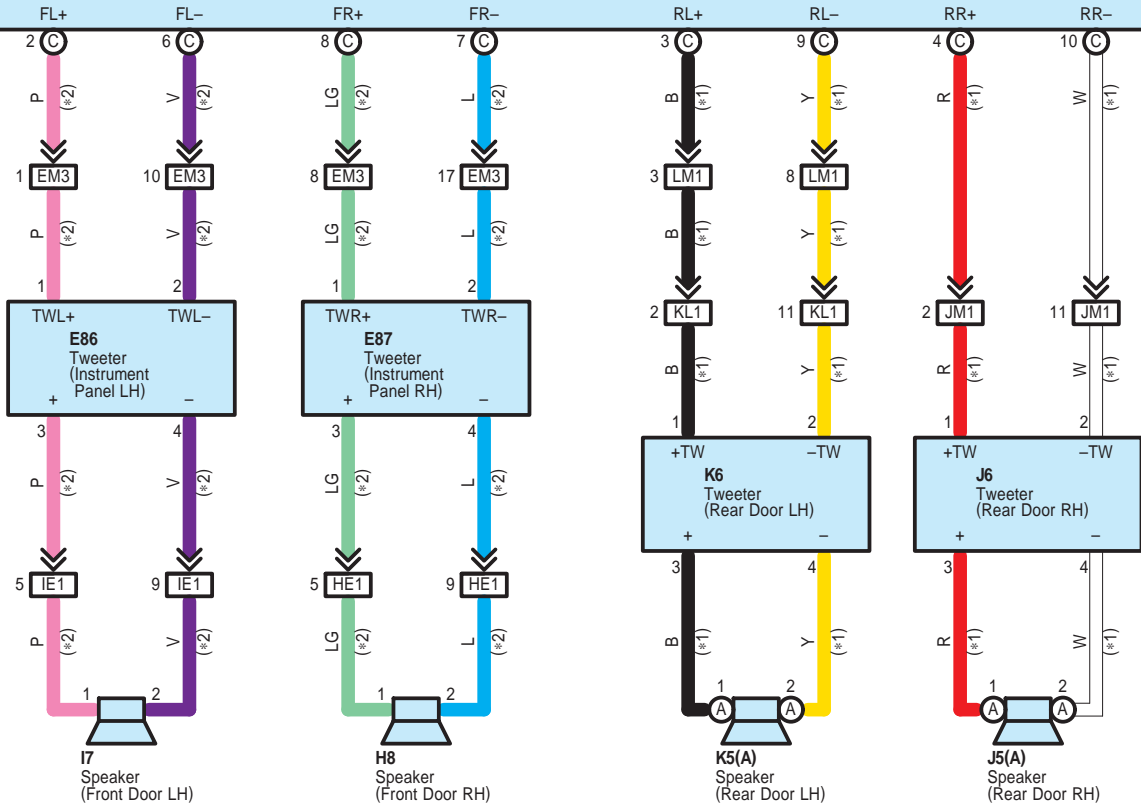

Audio System , LEXUS Navigation System , Parking Assist <Rear View Monitor>

E69(A), E70(B), E71(C), E72(D), E73(E), E74(F), f1(G)
Radio Receiver Assembly

- * 1 : 14 Speaker
- * 2 : 8 Speaker
- * 3 : w/ Bluetooth w/o LEXUS Navigation System
- * 4 : w/ LEXUS Navigation System
- * 6 : w/ DVD Changer