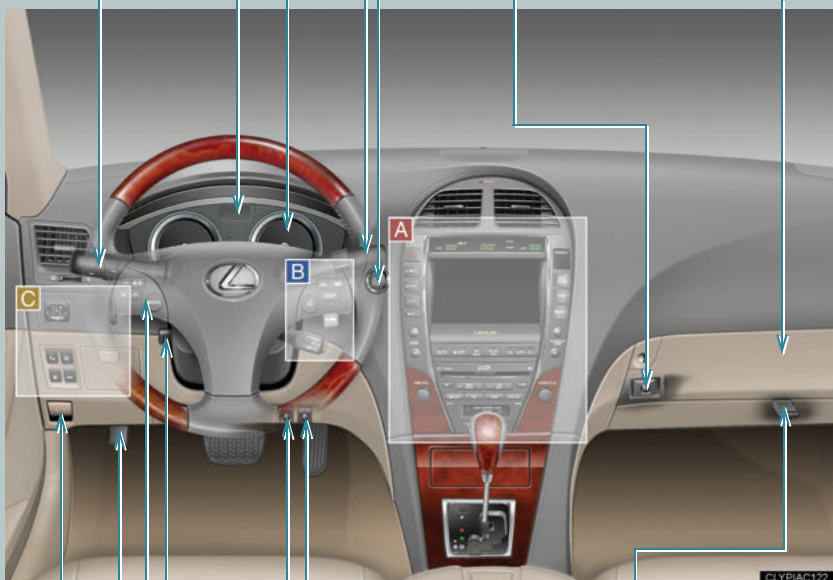

# Instrument panel

- Headlight switch P. 112
- Turn signal lever P. 101
- Fog light switch P. 115

- Multi-information display P. 109
- Gauges and meters P. 103
- Windshield wipers and washer switch P. 116
- Engine switch P. 95
- Trunk opener main switch P. 23
- Glove box P. 230

- Tire pressure warning system select switch P. 300
- Adaptive front lighting system cancel switch\* P. 113
- Tire pressure warning system reset switch P. 299
- Tilt and telescopic steering control switch P. 38
- Audio remote control switches P. 197
- Parking brake pedal P. 102