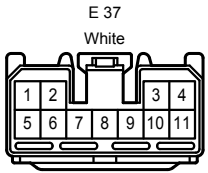

Automatic Glare-Resistant EC Mirror , Compass

IE2  
Gray