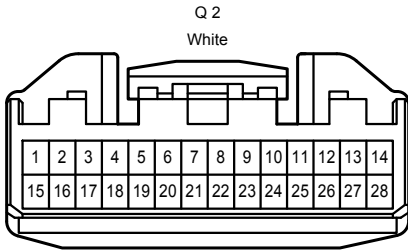

Automatic Glare-Resistant EC Mirror , Compass

IE2  
Gray