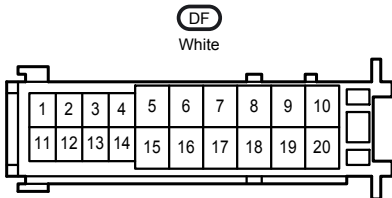

Automatic Glare-Resistant EC Mirror , Compass

IE2  
Gray