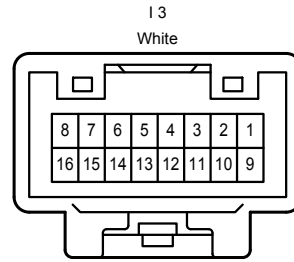

Automatic Glare-Resistant EC Mirror , Compass

IE2  
Gray