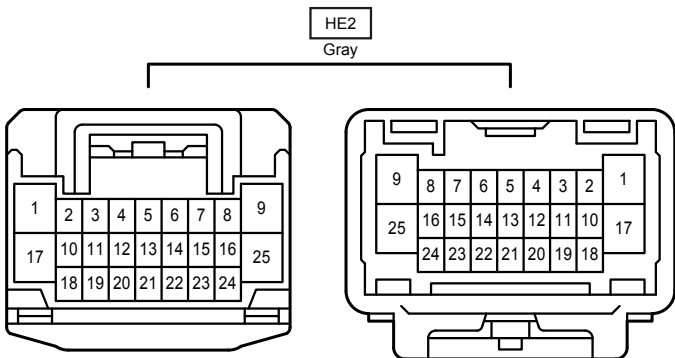

Automatic Glare-Resistant EC Mirror , Compass

IE2  
Gray