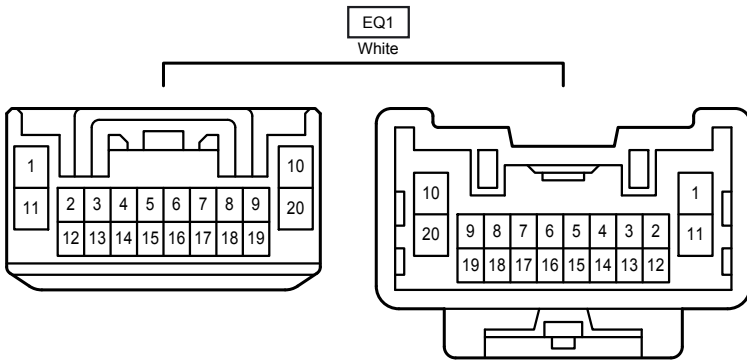

Automatic Glare-Resistant EC Mirror , Compass

IE2  
Gray