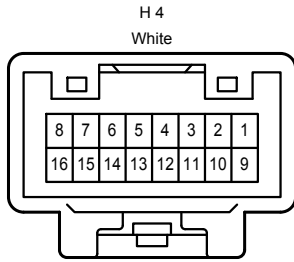

Automatic Glare-Resistant EC Mirror , Compass

IE2  
Gray