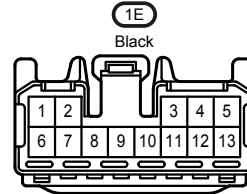

E 37  
White

E 42  
White

E 43  
White

E 44  
White

Electronically Controlled Transmission and A/T Indicator

Electronically Controlled Transmission and A/T Indicator

4H

Gray