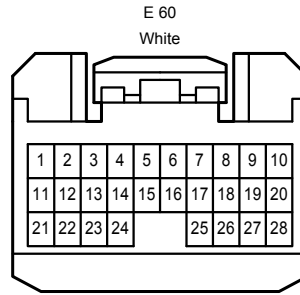

E 37  
White

E 42  
White

E 43  
White

E 44  
White

Electronically Controlled Transmission and A/T Indicator

Electronically Controlled Transmission and A/T Indicator

4H

Gray