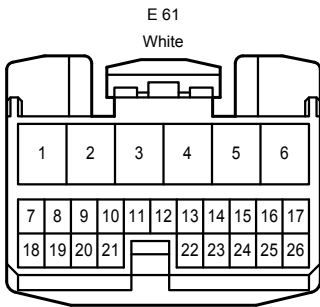

B 36  
Gray

B 39  
Black

B 40  
Black

E 19  
White

E 20  
White

E 21  
Black

E 33  
Black

E 34  
Blue

E 37  
White

E 42  
White

E 43  
White

E 44  
White

Electronically Controlled Transmission and A/T Indicator

Electronically Controlled Transmission and A/T Indicator

4H

Gray