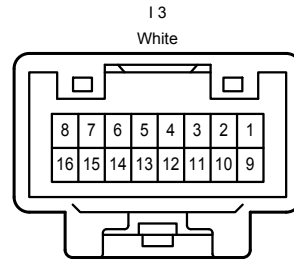

Automatic Glare-Resistant EC Mirror , Compass

IE2
Gray