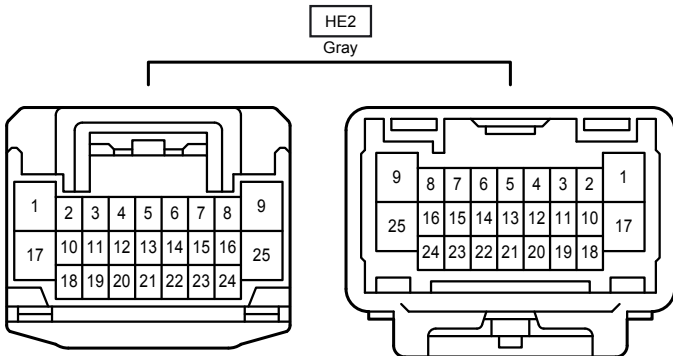

Automatic Glare-Resistant EC Mirror , Compass

IE2
Gray