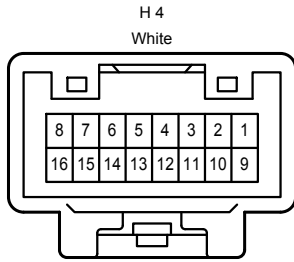

Automatic Glare-Resistant EC Mirror , Compass

IE2
Gray