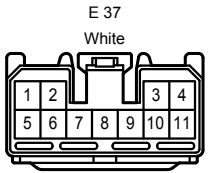

Automatic Glare-Resistant EC Mirror , Compass

IE2
Gray