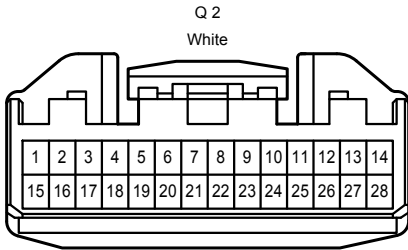

Automatic Glare-Resistant EC Mirror , Compass

IE2
Gray