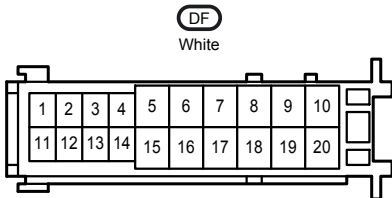

Automatic Glare-Resistant EC Mirror , Compass

IE2
Gray