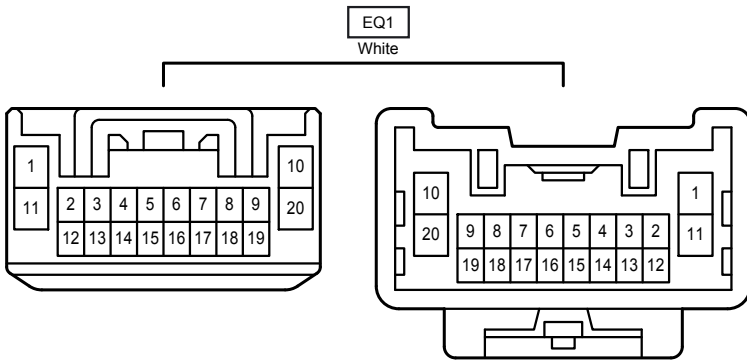

Automatic Glare-Resistant EC Mirror , Compass

IE2
Gray