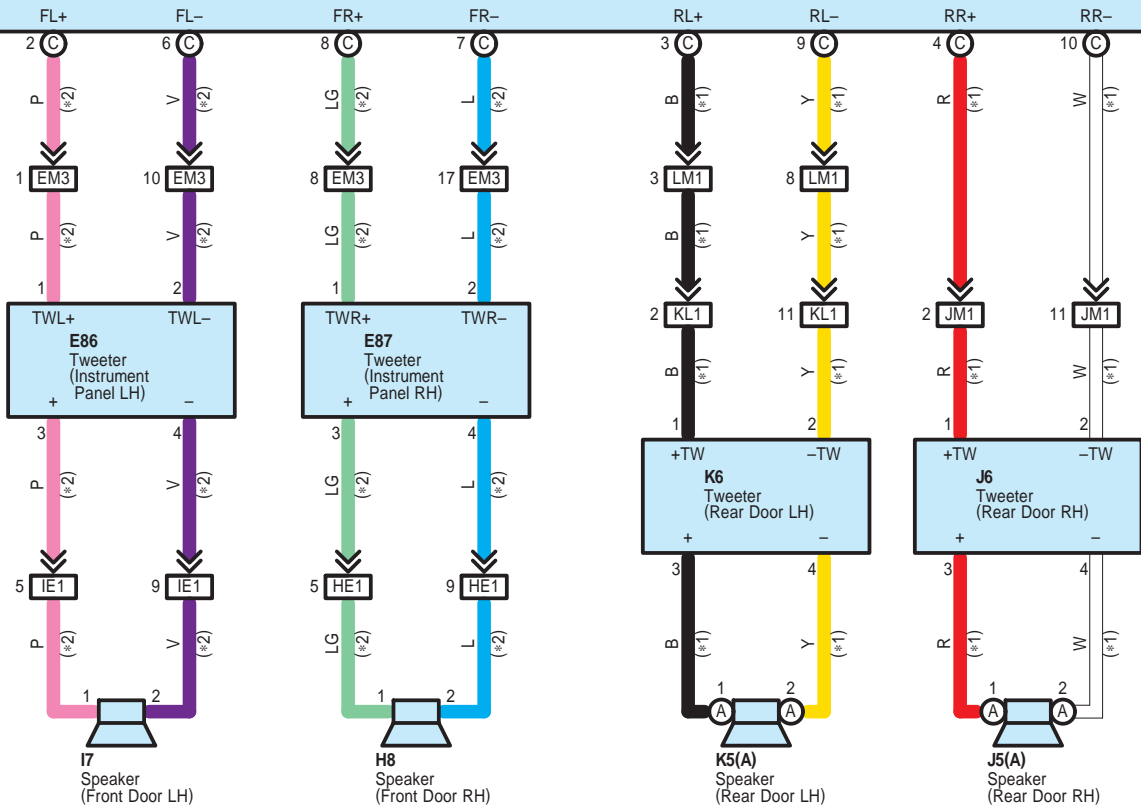

Audio System , LEXUS Navigation System , Parking Assist <Rear View Monitor>

E69(A), E70(B), E71(C), E72(D), E73(E), E74(F), f1(G)
Radio Receiver Assembly

- * 1 : 14 Speaker
- * 2 : 8 Speaker
- * 3 : w/ Bluetooth w/o LEXUS Navigation System
- * 4 : w/ LEXUS Navigation System
- * 6 : w/ DVD Changer