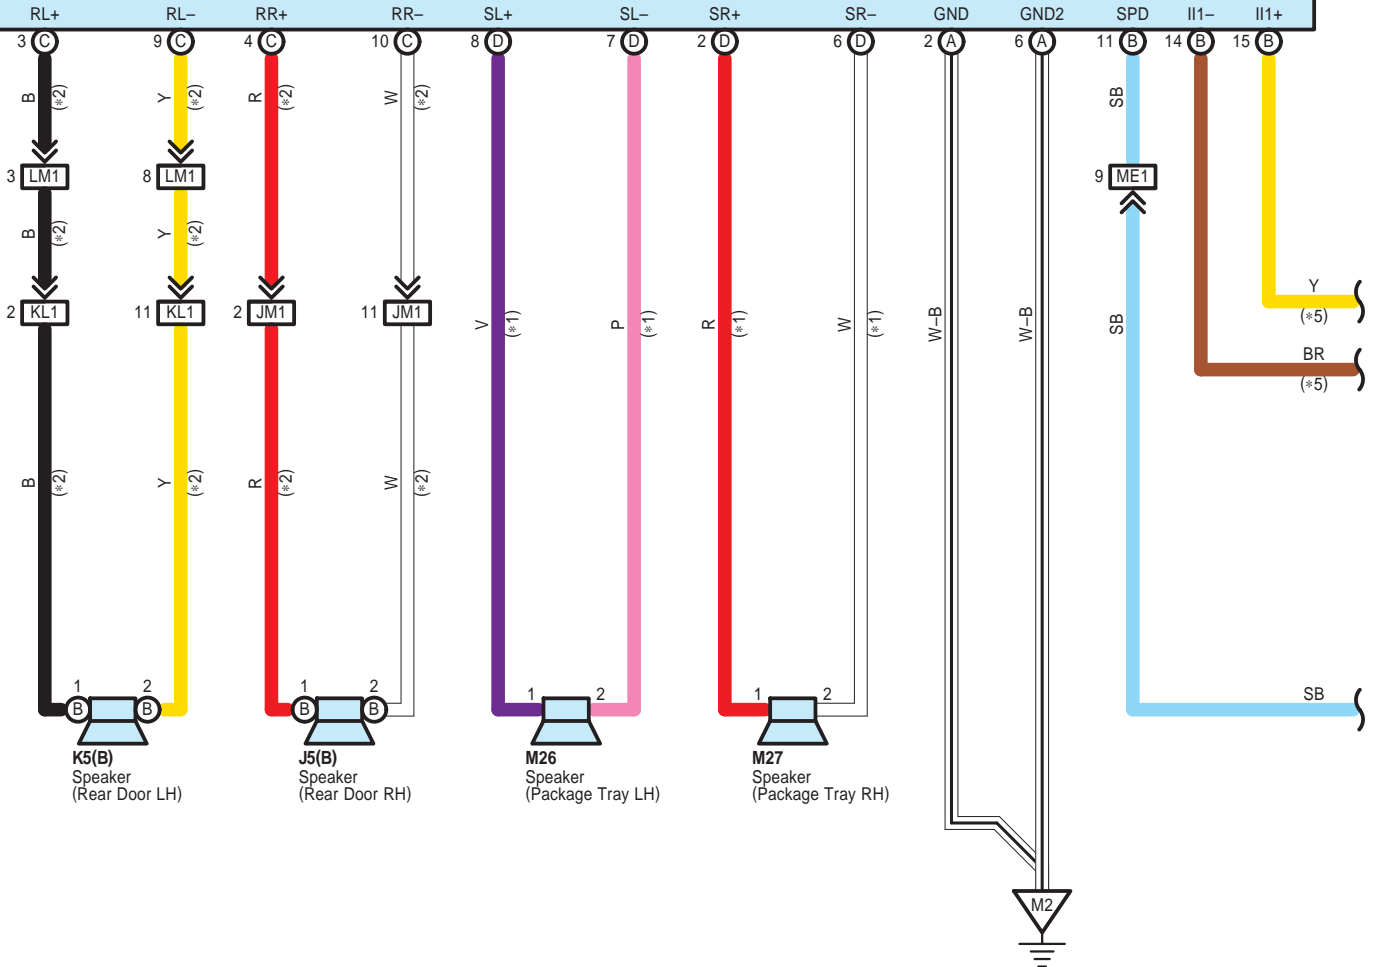

E69(A), E70(B), E71(C), E72(D), E73(E), E74(F), f1(G)
Radio Receiver Assembly

- 1 : 14 Speaker
- 2 : 8 Speaker
- 3 : w/ Bluetooth w/o LEXUS Navigation System
- 4 : w/ LEXUS Navigation System
- 5 : w/ Bluetooth