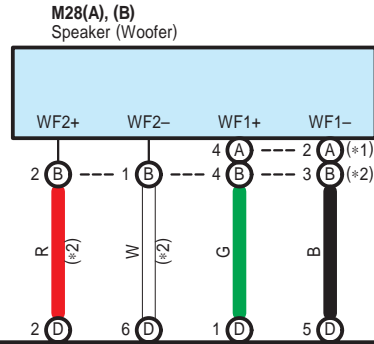

E69(A), E70(B), E71(C), E72(D), E73(E), E74(F), f1(G)
Radio Receiver Assembly

- 1 : 14 Speaker
- 2 : 8 Speaker
- 3 : w/ Bluetooth w/o LEXUS Navigation System
- 4 : w/ LEXUS Navigation System
- 5 : w/ Bluetooth