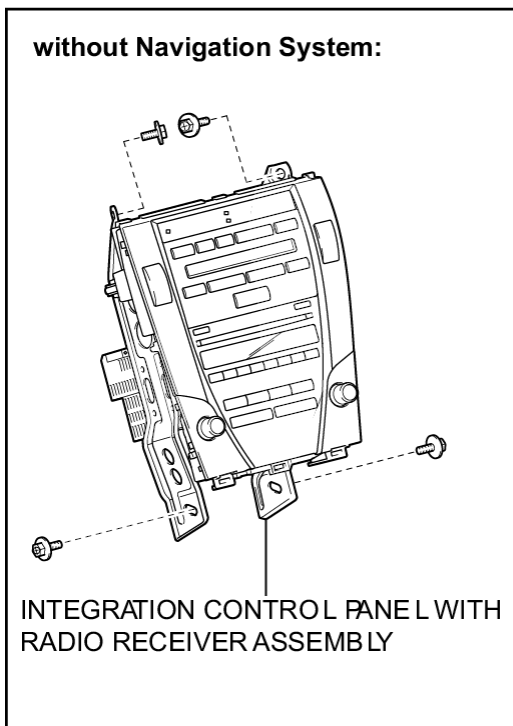

Last Modified: 7-13-2007		1.6 K
Service Category: Audio/Visual/Telematics	Section: Audio/Video	
Model Year: 2008	Model: ES350	Doc ID: RM000001PZI008X
Title: AUDIO / VISUAL: RADIO RECEIVER: COMPONENTS (2008 ES350)		

COMPONENTS

ILLUSTRATION

NO. 2 INSTRUMENT PANEL REGISTER ASSEMBLY