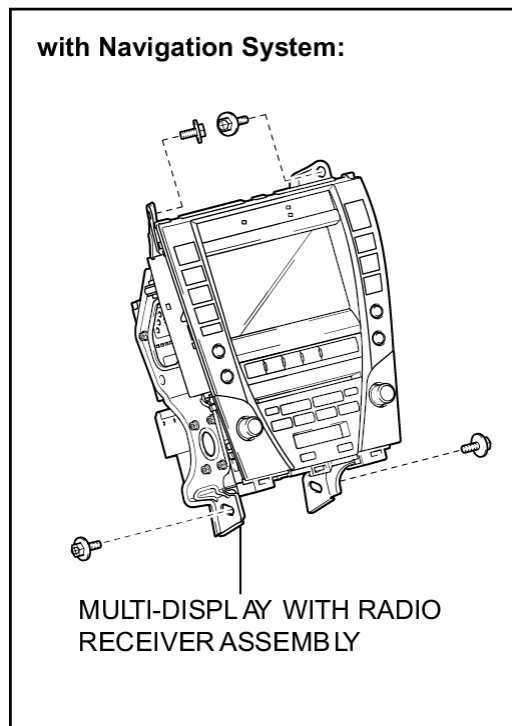

Last Modified: 7-13-2007		1.6 K
Service Category: Audio/Visual/Telematics	Section: Audio/Video	
Model Year: 2008	Model: ES350	Doc ID: RM000001PZI008X
Title: AUDIO / VISUAL: RADIO RECEIVER: COMPONENTS (2008 ES350)		

COMPONENTS

ILLUSTRATION

NO. 2 INSTRUMENT PANEL REGISTER ASSEMBLY