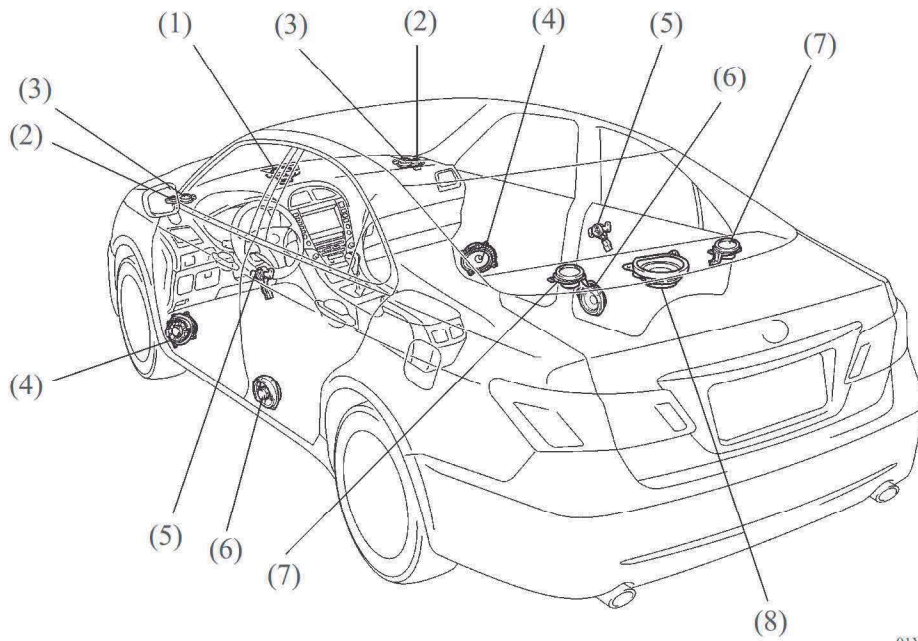

Speaker (LEXUS Premium Sound System)**► Speaker Location ◀**

01YMO29Y

► Speaker Specifications ◀

Location	Speaker Type	Caliber	Impedance	Input Rated (Max)
(1)	Center x 1	65 mm (2.6 in.)	10 Ω	10 W (20 W)
(2)	Front Tweeter x 2	25 mm (1.0 in.)	4 Ω	25 W (50 W)
(3)	Front Woofer x 2	160 mm (6.5 in.)	4 Ω	21 W (50 W)
(4)	Rear Full Range x 2	160 mm (6.5 in.)	4 Ω	21 W (50 W)
(5)	Sub-Woofer x 1	200 mm (8 in.)	25 Ω x 2	30/30 W (60/60 W)

Speaker (“Mark Levinson” Premium Sound System)**► Speaker Location ◀**

01YMO30Y

► Speaker Specifications ◀

Location	Speaker Type	Caliber	Impedance	Input Rated
(1)	Center x 1	65 mm (2.6 in.)	8 Ω	25 W
(2)	Front Tweeter x 2	25 mm (1.0 in.)	8 Ω	20 W
(3)	Front Midrange x 2	65 mm (2.6 in.)	8 Ω	40 W
(4)	Front Woofer x 2	150 x 225 mm (6.0 x 9.0 in.)	8 Ω	25 W
(5)	Rear Tweeter x 2	25 mm (1.0 in.)	6 Ω	20 W
(6)	Rear Woofer x 2	160 mm (6.5 in.)	8 Ω	25 W
(7)	Rear Satellite x 2	65 mm (2.6 in.)	8 Ω	25 W
(8)	Sub-Woofer x 1	200 mm (8 in.)	6 Ω	30 W