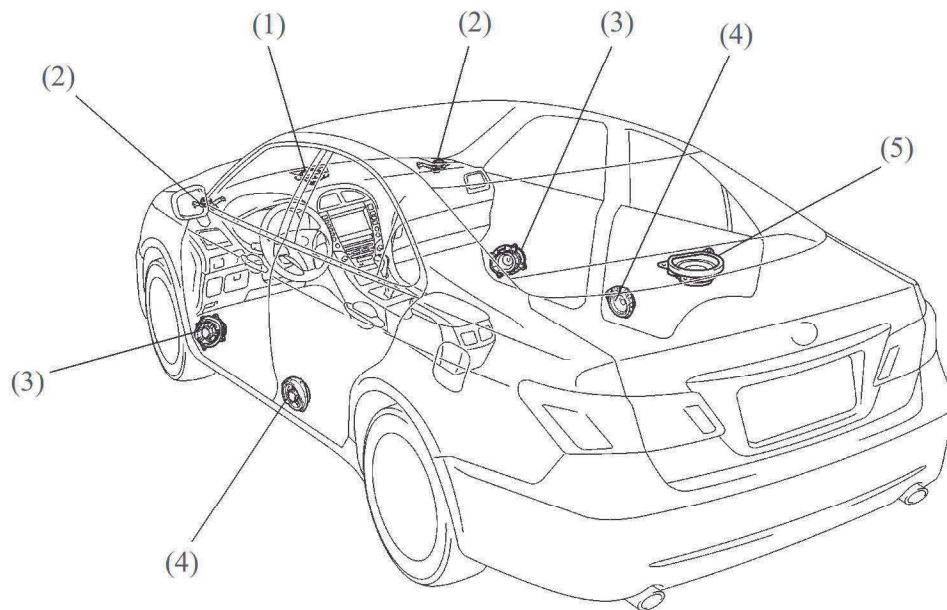

Speaker (LEXUS Premium Sound System)**► Speaker Location ◀**

01YMO29Y

► Speaker Specifications ◀

Location	Speaker Type	Caliber	Impedance	Input Rated (Max)
(1)	Center x 1	65 mm (2.6 in.)	10 Ω	10 W (20 W)
(2)	Front Tweeter x 2	25 mm (1.0 in.)	4 Ω	25 W (50 W)
(3)	Front Woofer x 2	160 mm (6.5 in.)	4 Ω	21 W (50 W)
(4)	Rear Full Range x 2	160 mm (6.5 in.)	4 Ω	21 W (50 W)
(5)	Sub-Woofer x 1	200 mm (8 in.)	25 Ω x 2	30/30 W (60/60 W)

Speaker (“Mark Levinson” Premium Sound System)**► Speaker Location ◀**

01YMO30Y

► Speaker Specifications ◀

Location	Speaker Type	Caliber	Impedance	Input Rated
(1)	Center x 1	65 mm (2.6 in.)	8 Ω	25 W
(2)	Front Tweeter x 2	25 mm (1.0 in.)	8 Ω	20 W
(3)	Front Midrange x 2	65 mm (2.6 in.)	8 Ω	40 W
(4)	Front Woofer x 2	150 x 225 mm (6.0 x 9.0 in.)	8 Ω	25 W
(5)	Rear Tweeter x 2	25 mm (1.0 in.)	6 Ω	20 W
(6)	Rear Woofer x 2	160 mm (6.5 in.)	8 Ω	25 W
(7)	Rear Satellite x 2	65 mm (2.6 in.)	8 Ω	25 W
(8)	Sub-Woofer x 1	200 mm (8 in.)	6 Ω	30 W