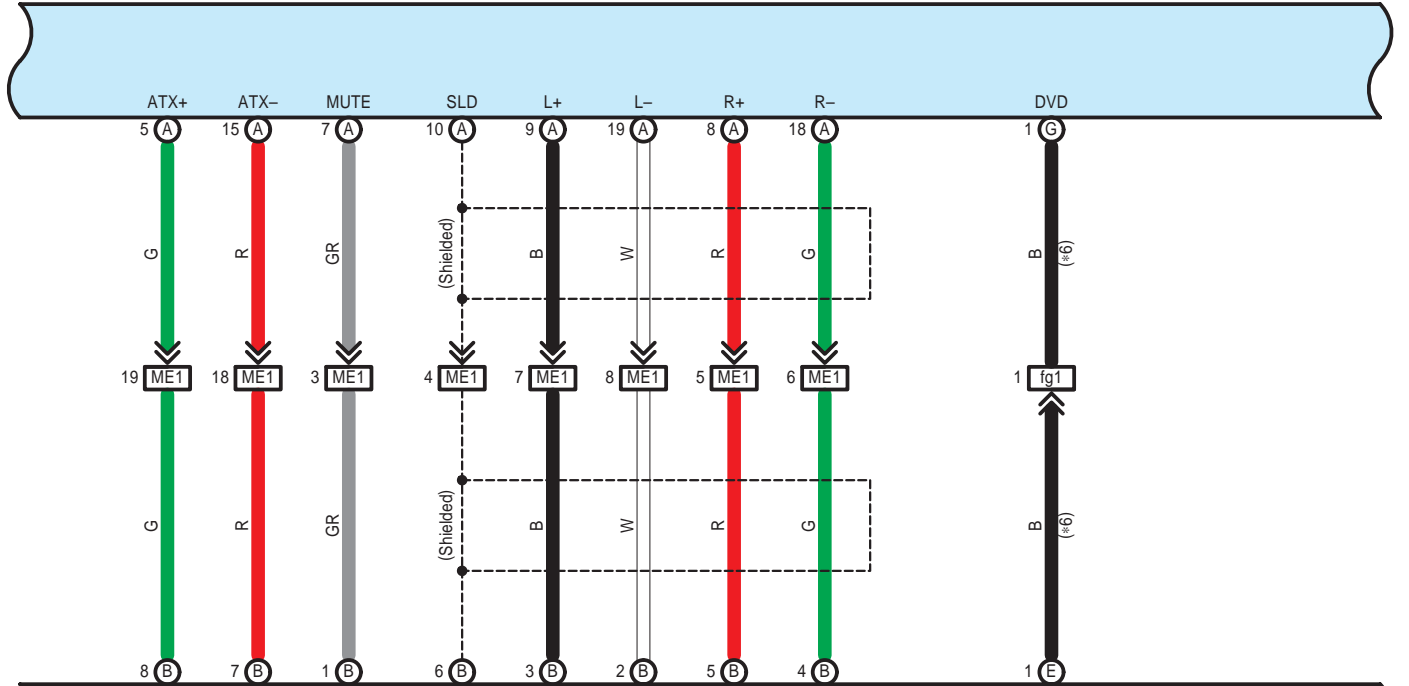

Audio System , LEXUS Navigation System , Parking Assist <Rear View Monitor>

E69(A), E70(B), E71(C), E72(D), E73(E), E74(F), f1(G)
Radio Receiver Assembly

M29(A), M30(B), M31(C), M32(D), g1(E)
Stereo Component Amplifier