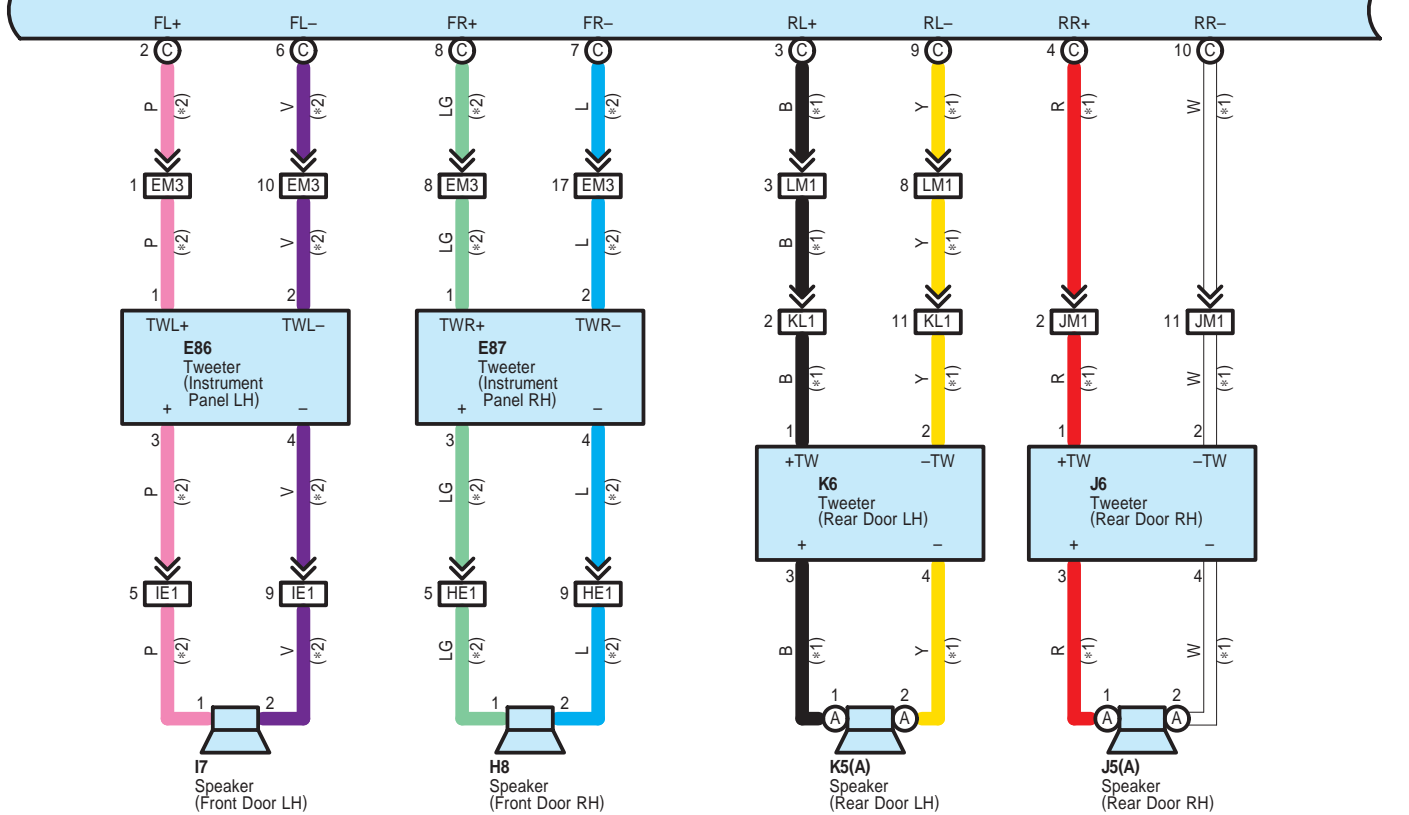

Audio System , LEXUS Navigation System , Parking Assist <Rear View Monitor>

E69(A), E70(B), E71(C), E72(D), E73(E), E74(F), f1(G)
Radio Receiver Assembly

M29(A), M30(B), M31(C), M32(D), g1(E)
Stereo Component Amplifier