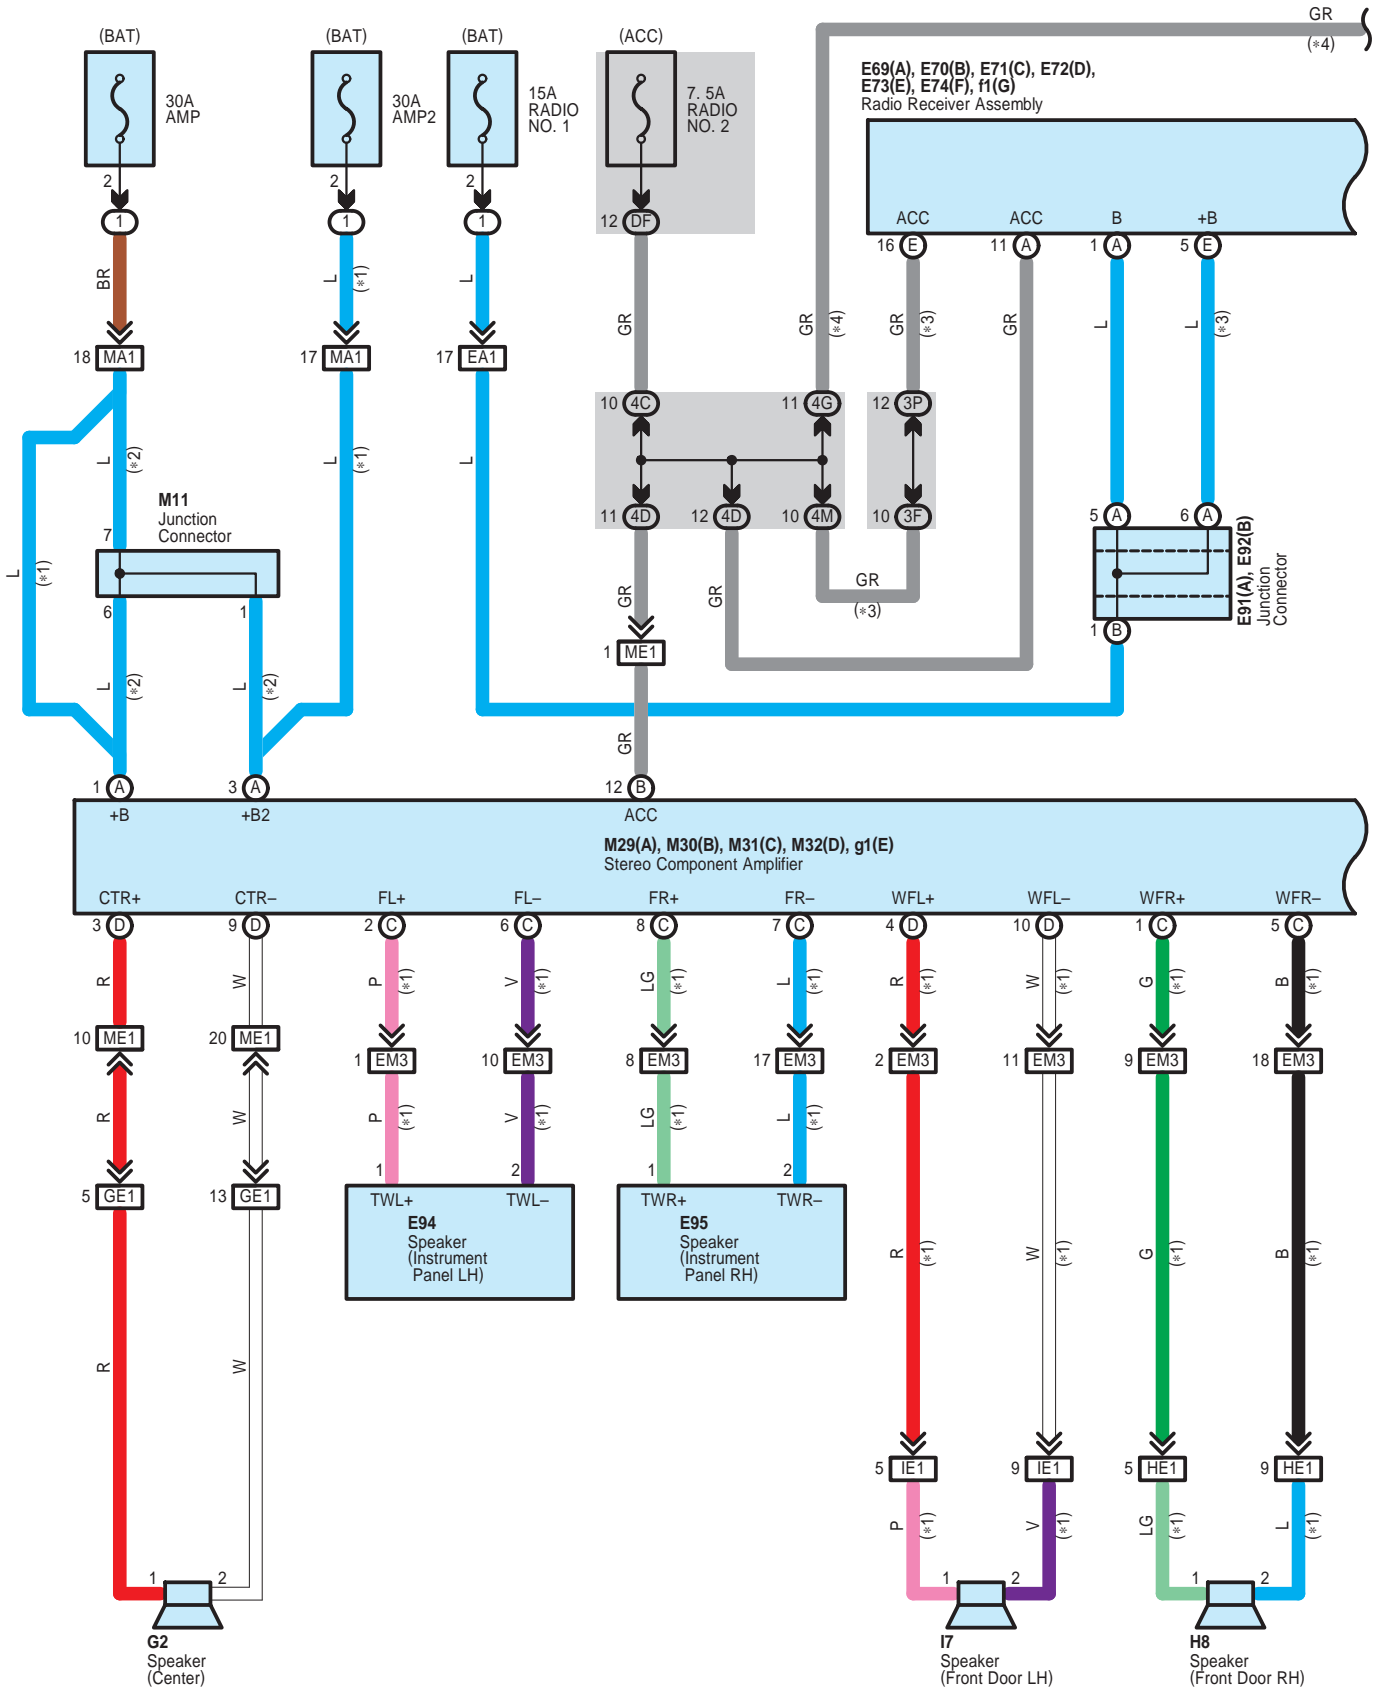

Audio System , LEXUS Navigation System , Parking Assist <Rear View Monitor>

E69(A), E70(B), E71(C), E72(D), E73(E), E74(F), f1(G)
Radio Receiver Assembly

M29(A), M30(B), M31(C), M32(D), g1(E)
Stereo Component Amplifier