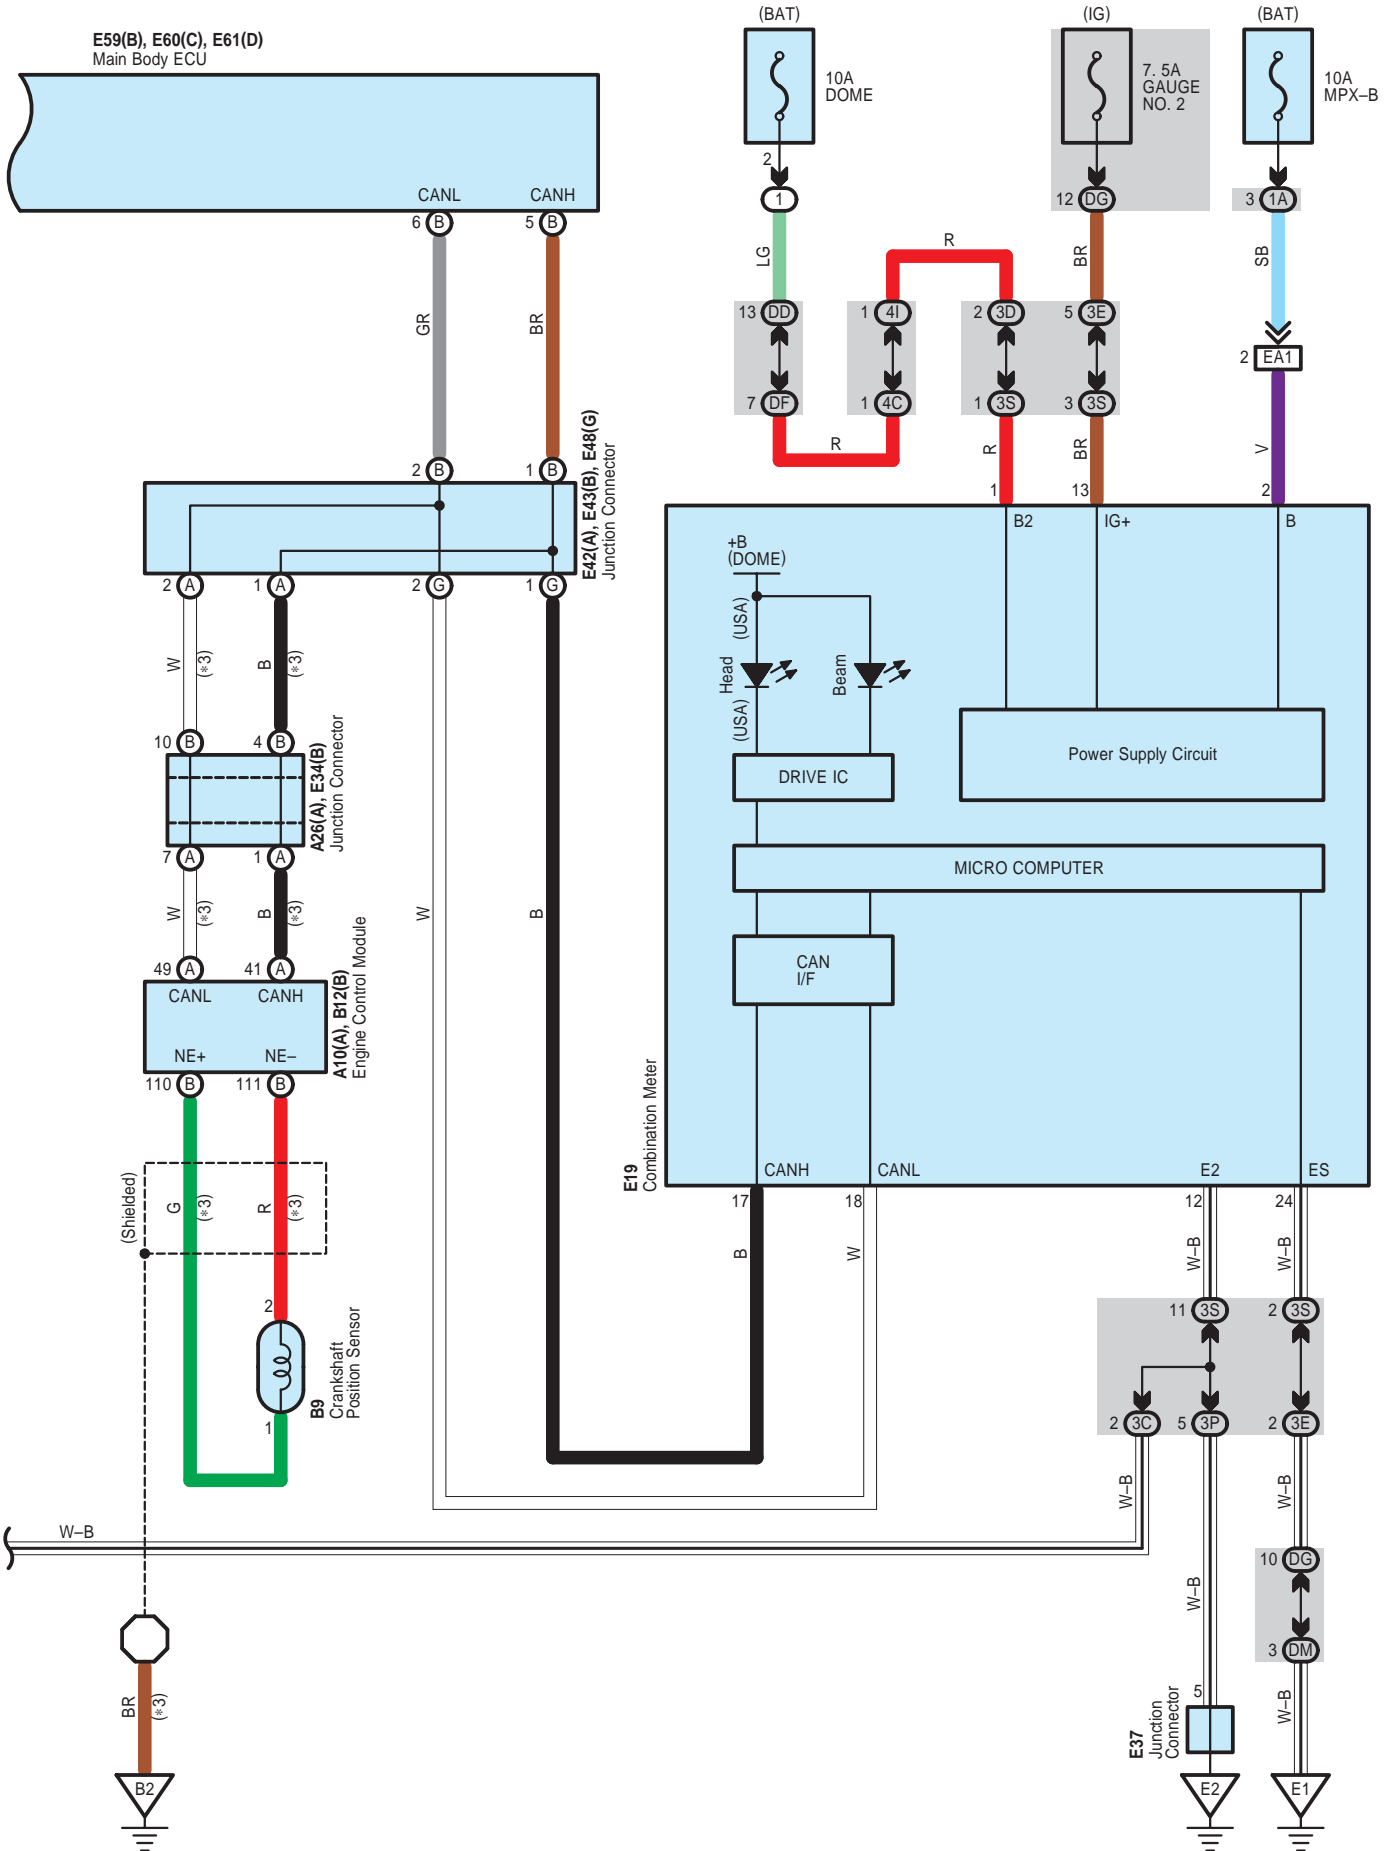

Headlight

* 1 : HID Type
* 2 : Except HID Type

Headlight

E59(B), E60(C), E61(D)
Main Body ECU

Headlight

* 3 : w/ Daytime Running Light

E59(B), E60(C), E61(D)
Main Body ECU

Headlight

A 26
Blue

A 32
White

B 9
Black

B 12
Black

E 19
White

E 27
White

E 34
Blue

Headlight