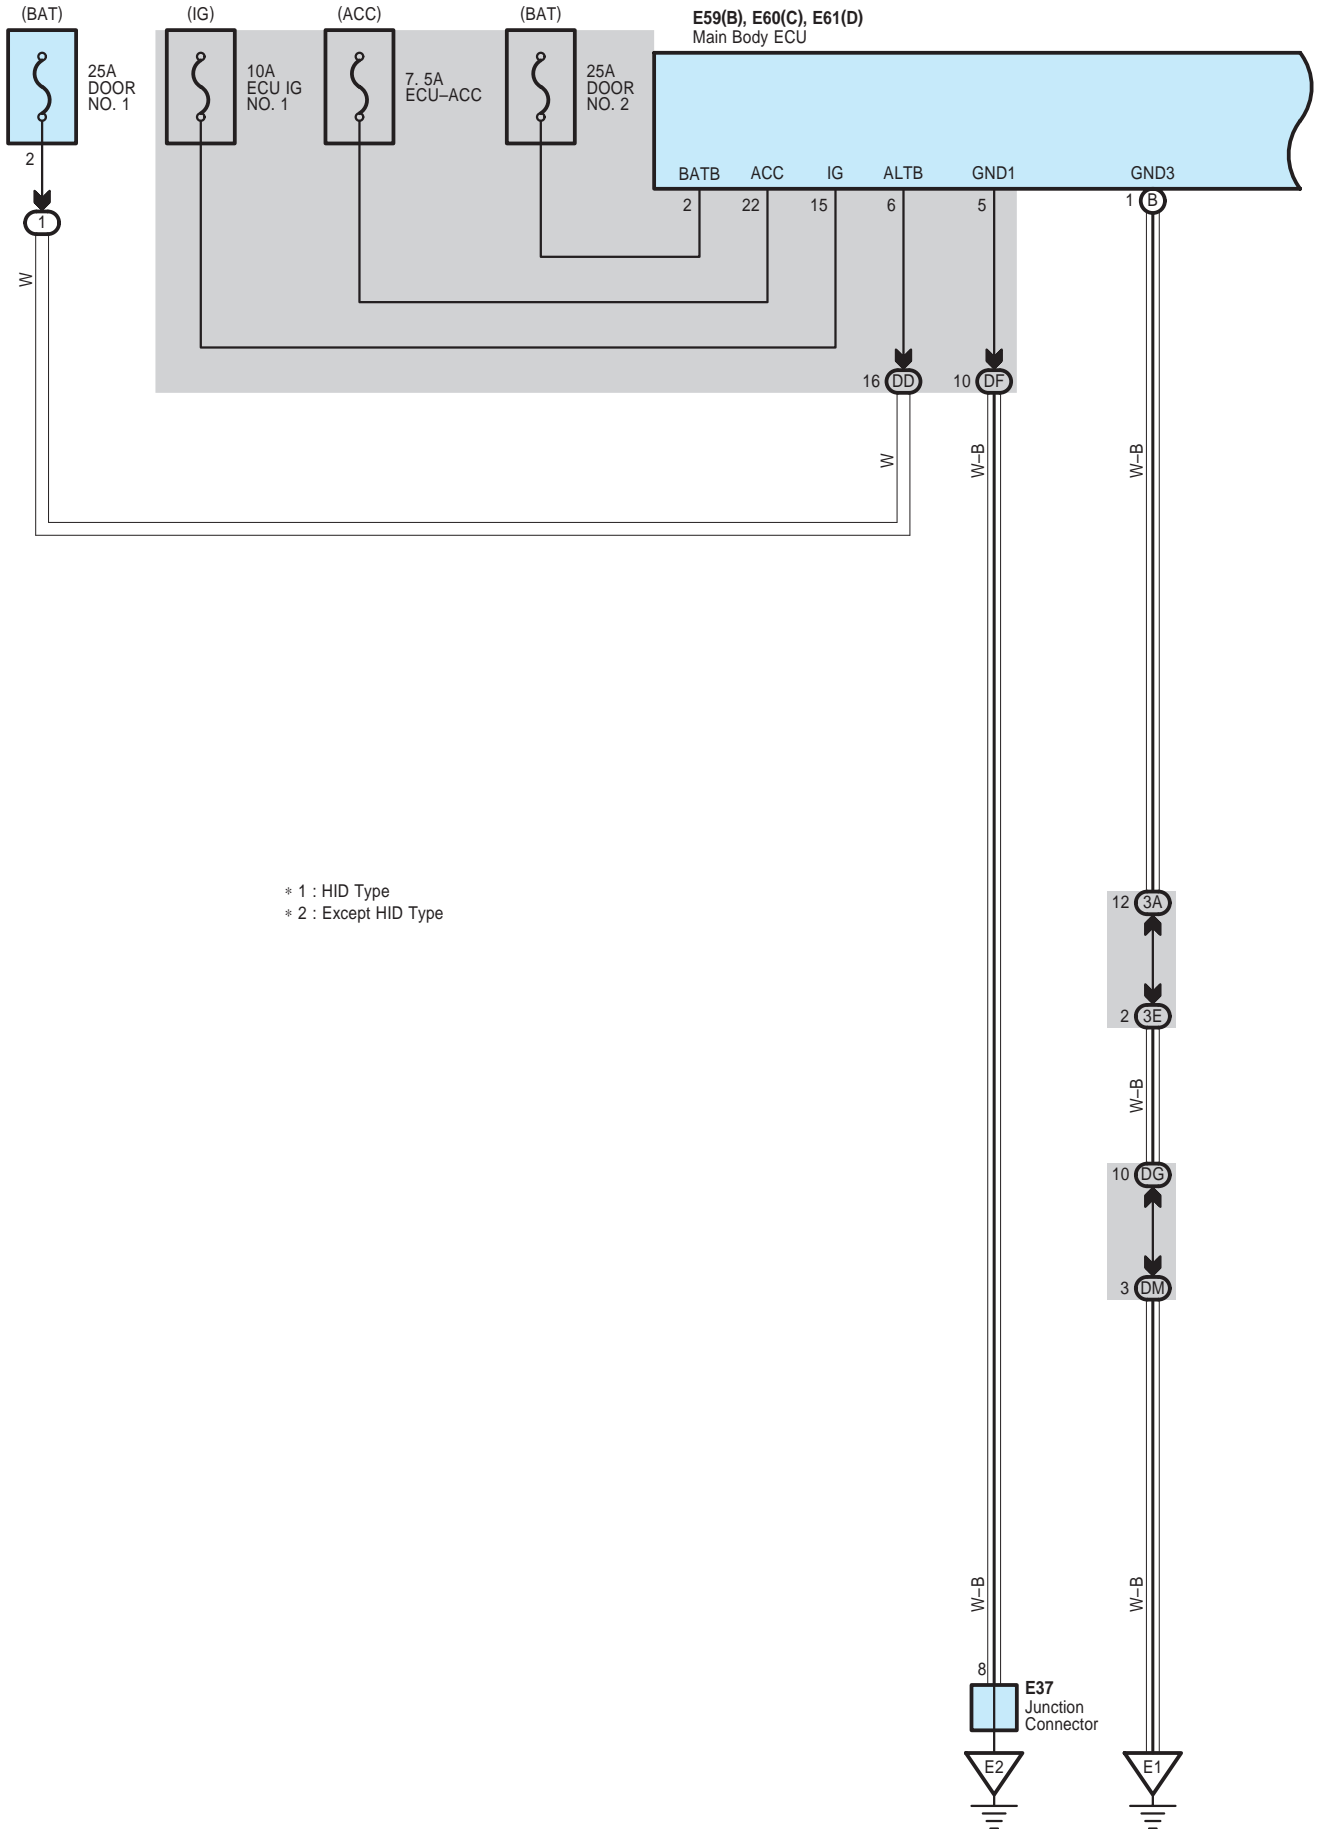

Headlight

* 1 : HID Type
* 2 : Except HID Type

Headlight

E59(B), E60(C), E61(D)
Main Body ECU

Headlight

* 3 : w/ Daytime Running Light

E59(B), E60(C), E61(D)
Main Body ECU

Headlight

Headlight

A 10
Black

A 14
Black

A 15
Gray

A 16
Black

A 17
Black

A 18
Gray

A 19
Black

A 26
Blue

A 32
White

B 9
Black

B 12
Black

E 19
White

E 27
White

E 34
Blue

Headlight

Headlight

DD
White

DF
White

DG
White

DM
White

AA2
Black

EA1
White

GE1
White