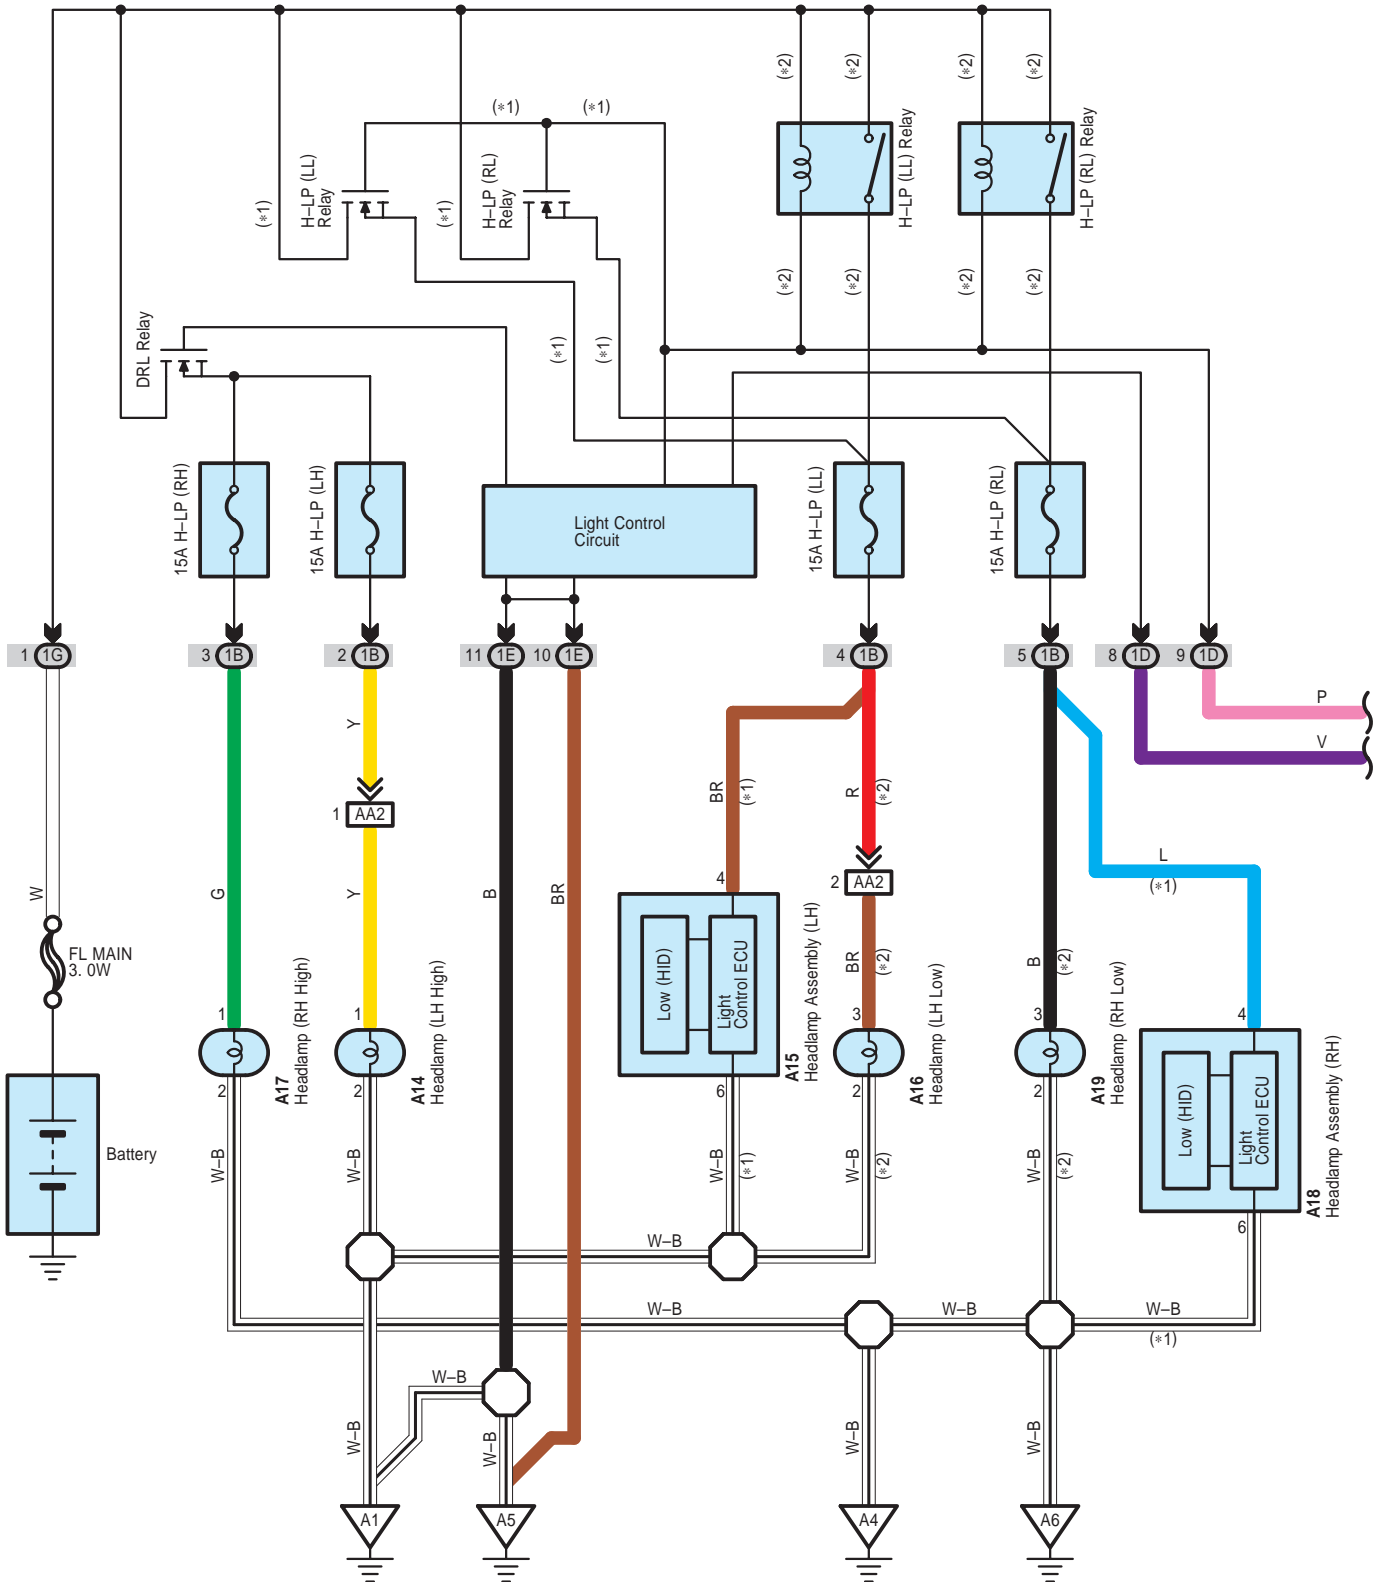

Headlight

* 1 : HID Type
* 2 : Except HID Type

Headlight

E59(B), E60(C), E61(D)
Main Body ECU

Headlight

* 3 : w/ Daytime Running Light

E59(B), E60(C), E61(D)
Main Body ECU

Headlight

Headlight

A 10
Black

A 14
Black

A 15
Gray

A 16
Black

A 17
Black

A 18
Gray

A 19
Black

A 26
Blue

A 32
White

B 9
Black

B 12
Black

E 19
White

E 27
White

E 34
Blue

Headlight

Headlight

DD
White

DF
White

DG
White

DM
White

AA2
Black

EA1
White

GE1
White