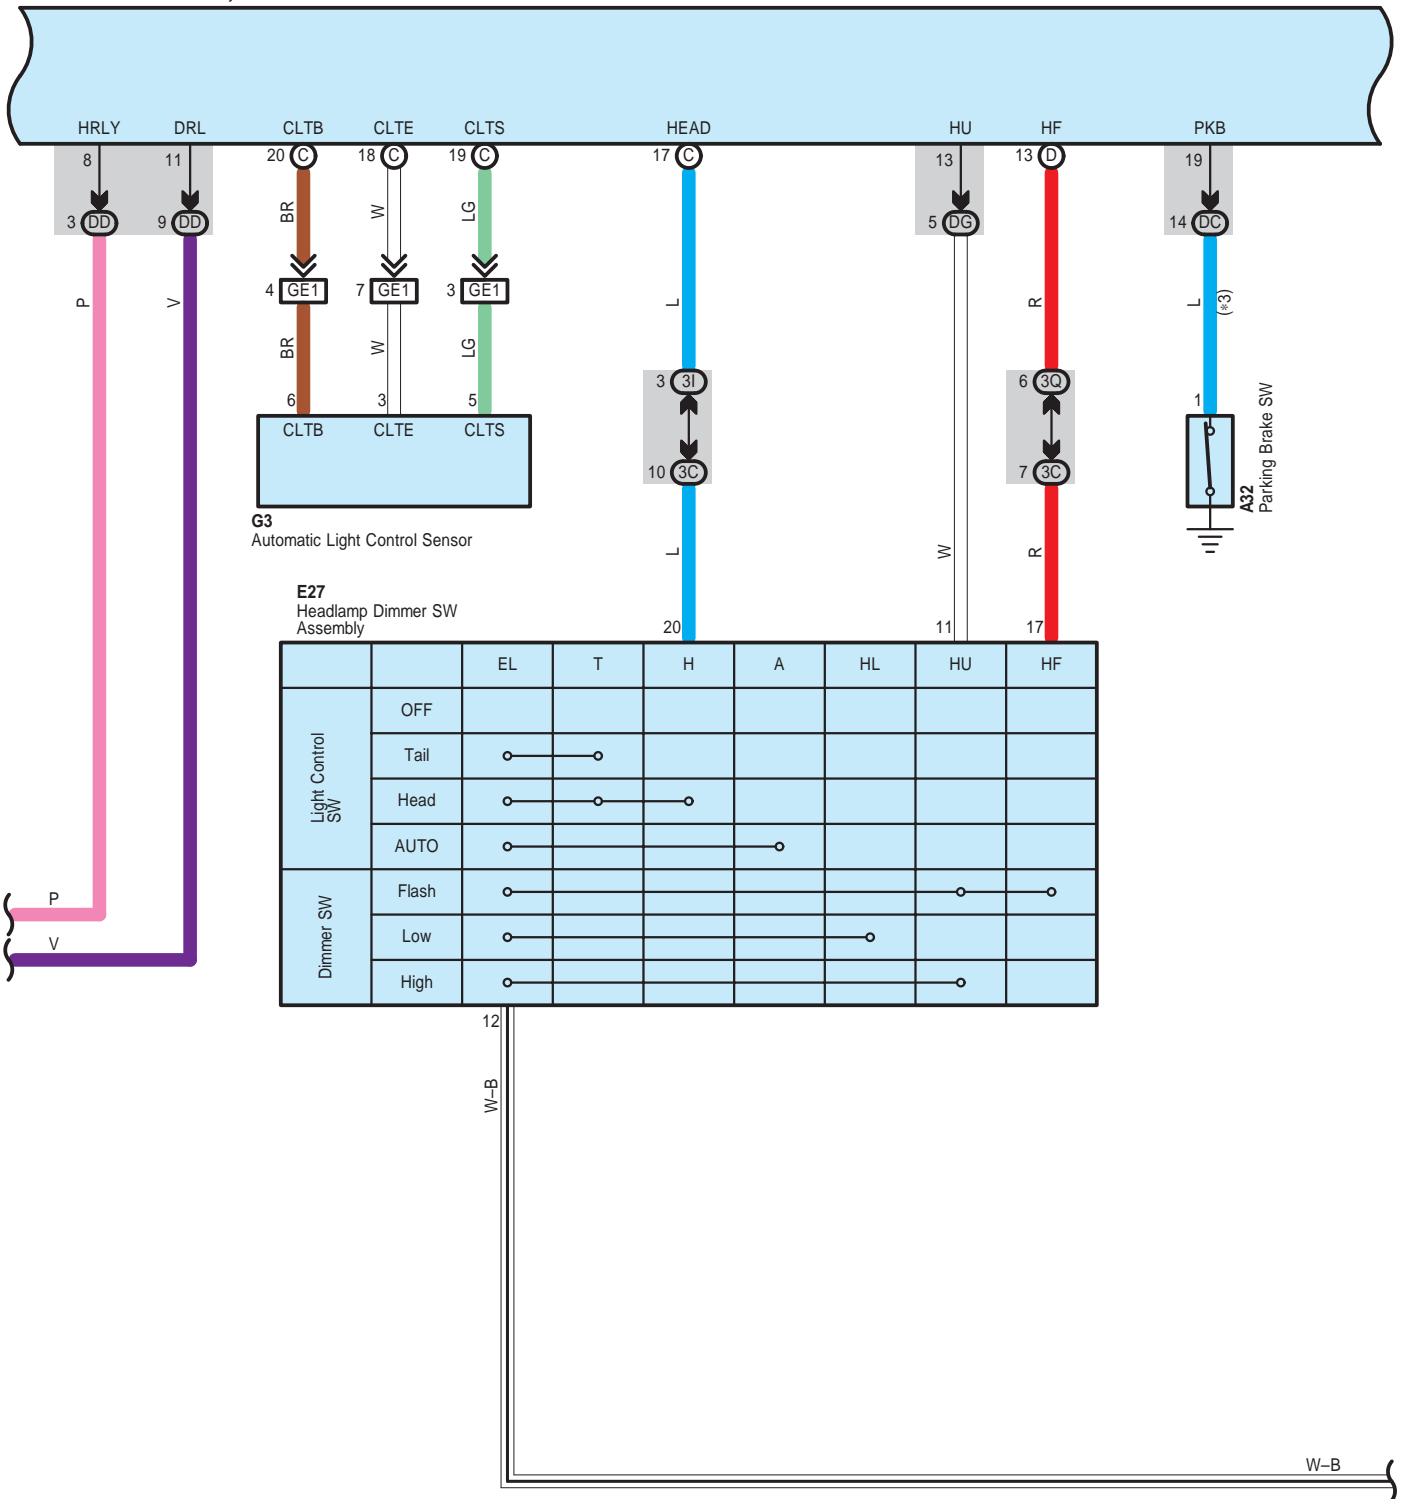

Headlight

* 1 : HID Type
* 2 : Except HID Type

Headlight

E59(B), E60(C), E61(D)
Main Body ECU

Headlight

* 3 : w/ Daytime Running Light

E59(B), E60(C), E61(D)
Main Body ECU

Headlight

A 26
Blue

A 32
White

B 9
Black

B 12
Black

E 19
White

E 27
White

E 34
Blue

Headlight