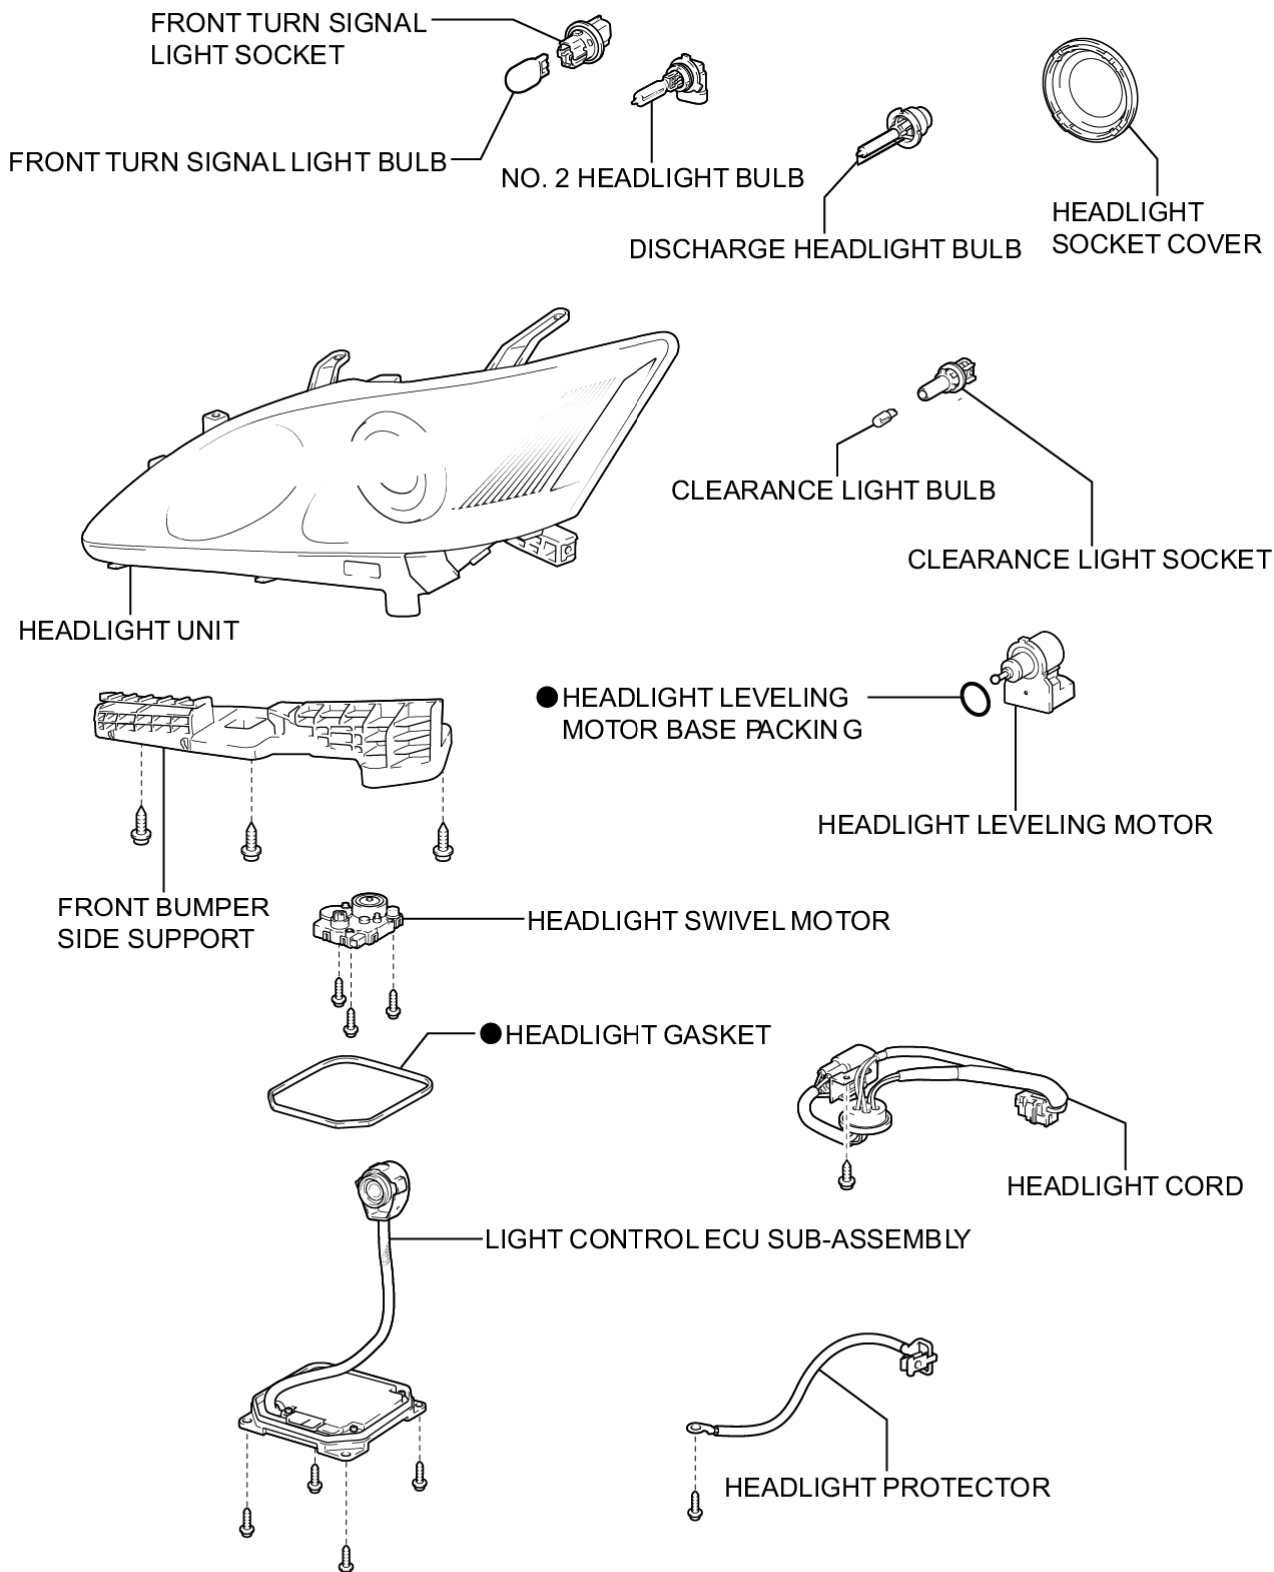

Last Modified: 7-13-2007		1.6 K
Service Category: Vehicle Exterior	Section: Lighting (ext)	
Model Year: 2008	Model: ES350	Doc ID: RM000002CSJ002X
Title: LIGHTING: HEADLIGHT ASSEMBLY: COMPONENTS (2008 ES350)		

[COMPONENTS](#)

[ILLUSTRATION](#)

N*m (kgf*cm, ft.*lbf) : Specified torque

P

ILLUSTRATION

for Halogen Headlight:

P

ILLUSTRATION

for HID Headlight:

● Non-reusable part

P