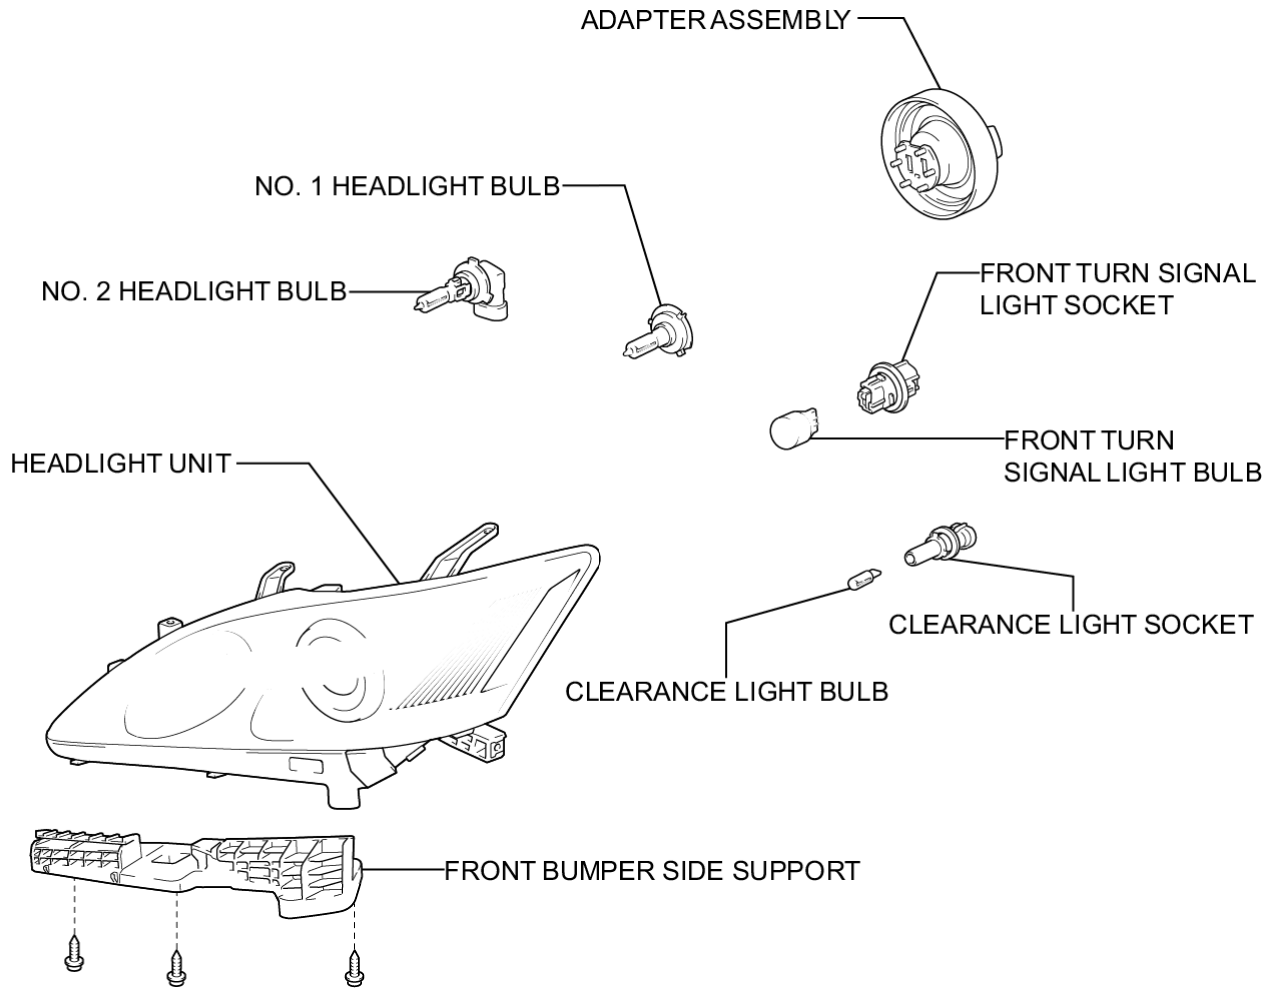

Last Modified: 7-13-2007		1.6 K
Service Category: Vehicle Exterior	Section: Lighting (ext)	
Model Year: 2008	Model: ES350	Doc ID: RM000002CSJ002X
Title: LIGHTING: HEADLIGHT ASSEMBLY: COMPONENTS (2008 ES350)		

[COMPONENTS](#)

[ILLUSTRATION](#)

N*m (kgf*cm, ft.*lbf) : Specified torque

P

ILLUSTRATION

for Halogen Headlight:

P

ILLUSTRATION

for HID Headlight:

● Non-reusable part

P