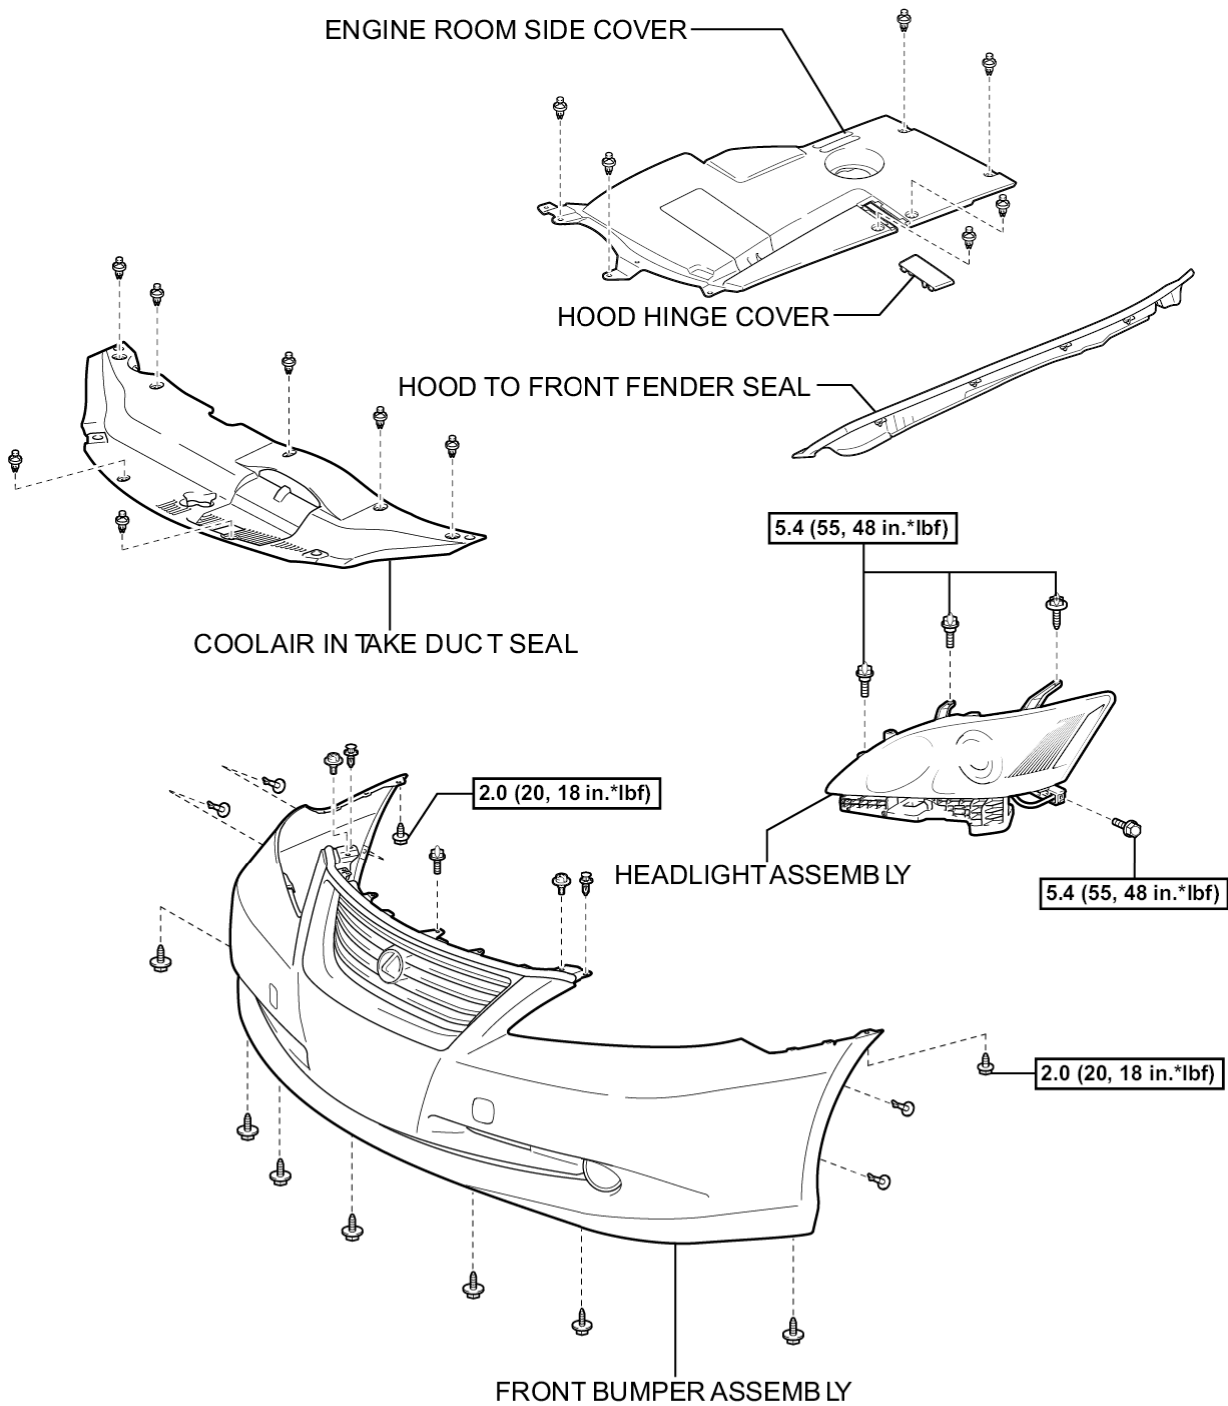

Last Modified: 7-13-2007		1.6 K
Service Category: Vehicle Exterior	Section: Lighting (ext)	
Model Year: 2008	Model: ES350	Doc ID: RM000002CSJ002X
Title: LIGHTING: HEADLIGHT ASSEMBLY: COMPONENTS (2008 ES350)		

[COMPONENTS](#)

[ILLUSTRATION](#)

N*m (kgf*cm, ft.*lbf) : Specified torque

P

ILLUSTRATION

for Halogen Headlight:

P

ILLUSTRATION

for HID Headlight:

● Non-reusable part

P