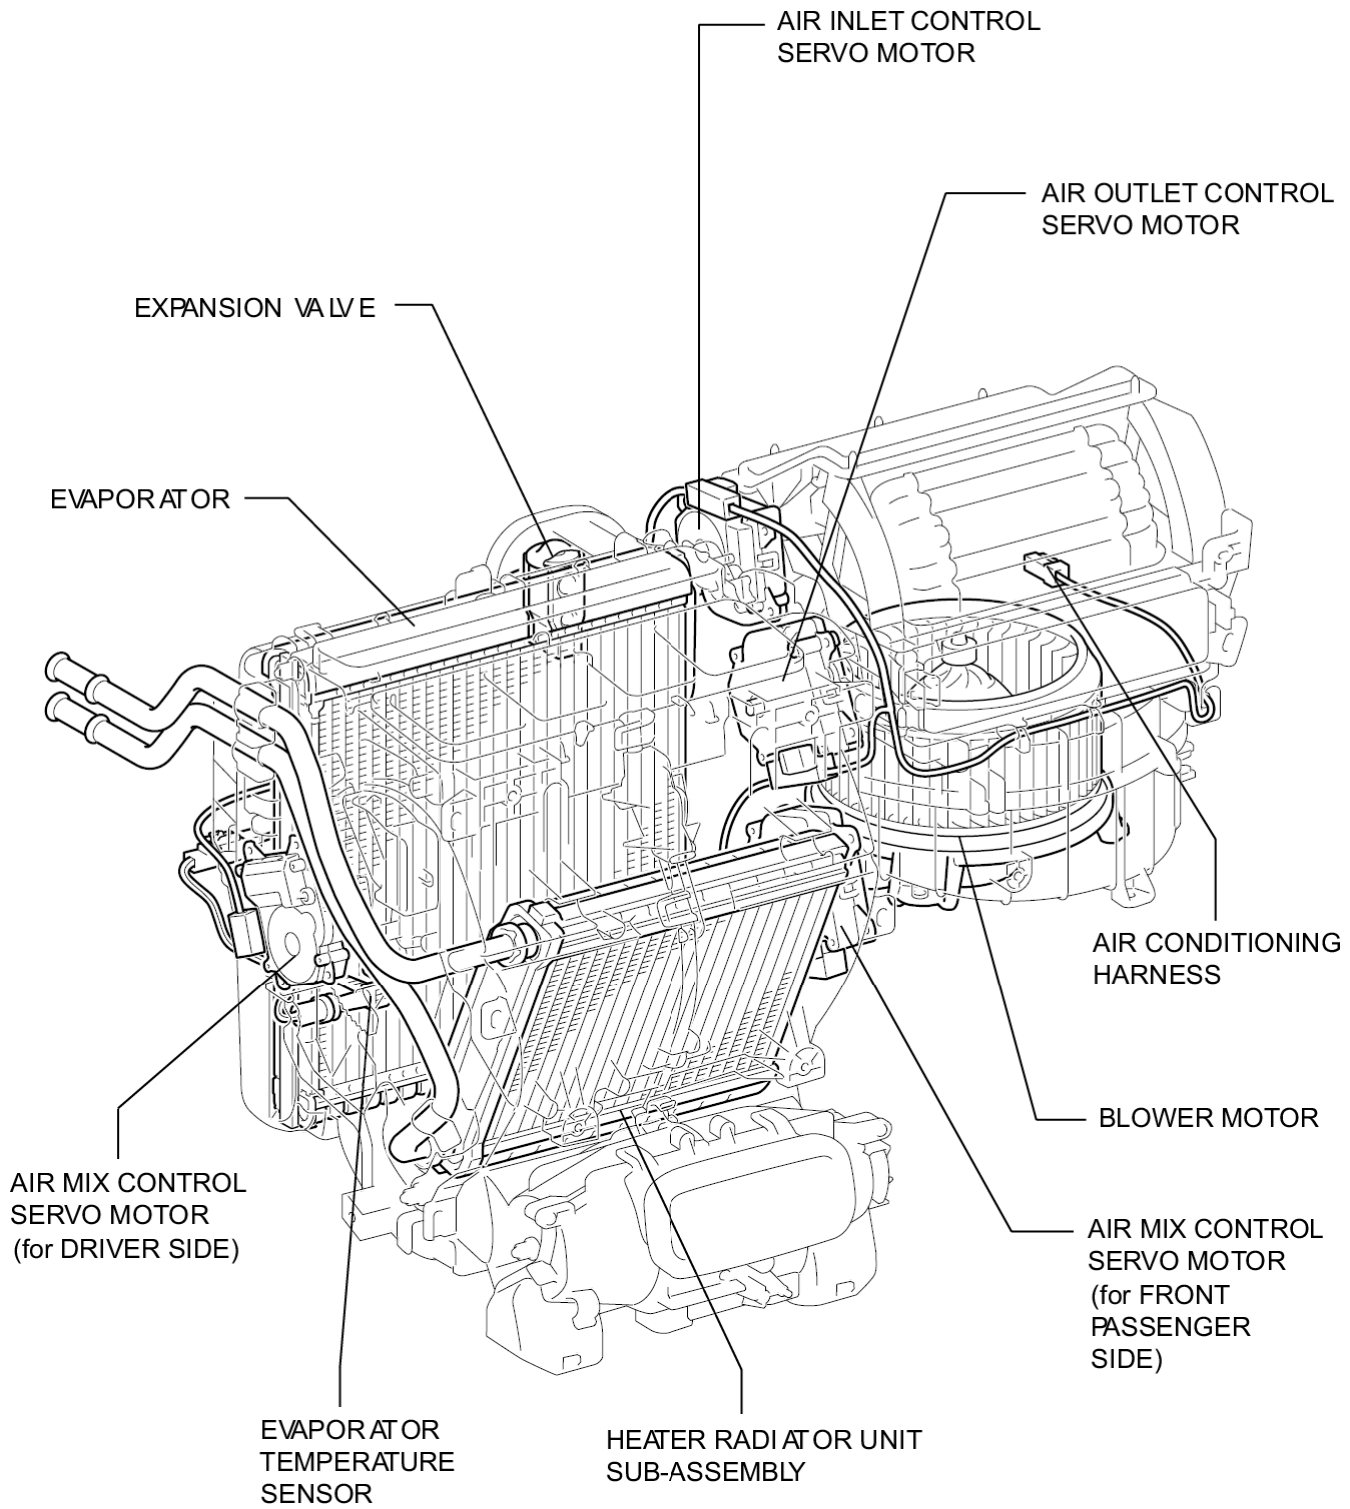

Last Modified: 7-13-2007		1.7 R
Service Category: Vehicle Interior	Section: Heating/Air Conditioning	
Model Year: 2008	Model: ES350	Doc ID: RM000002BS8002X
Title: AIR CONDITIONING: AIR CONDITIONING SYSTEM: PARTS LOCATION (2008 ES350)		

[PARTS LOCATION](#)

[ILLUSTRATION](#)

H

ILLUSTRATION

H

ILLUSTRATION

H