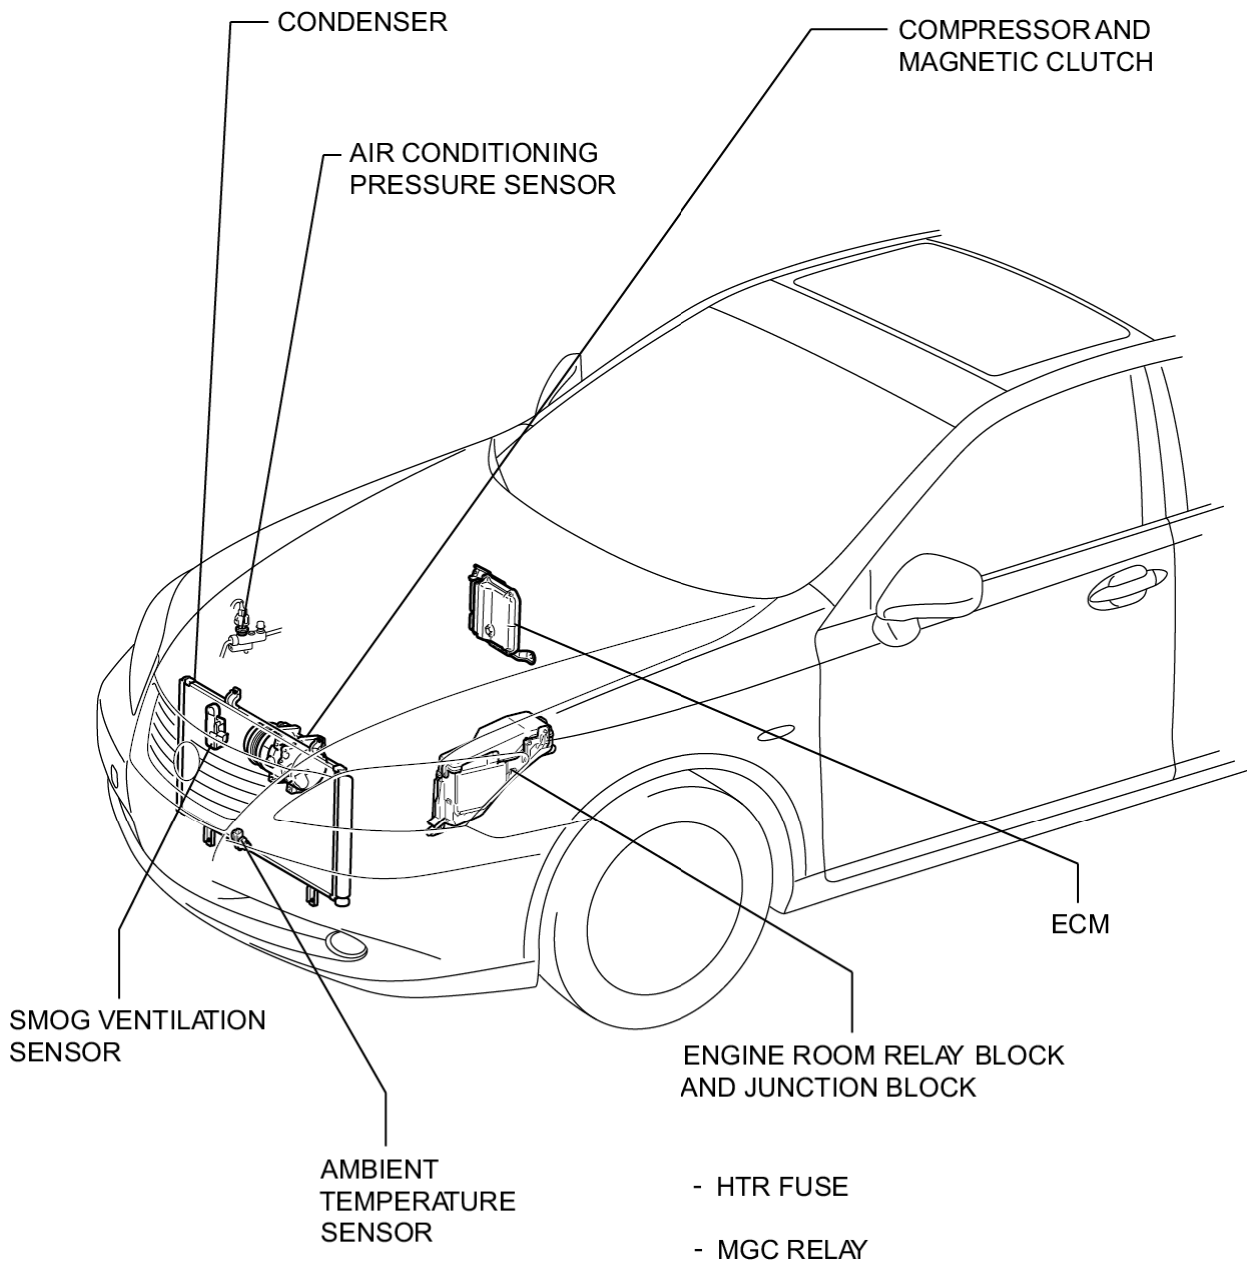

Last Modified: 7-13-2007		1.7 R
Service Category: Vehicle Interior	Section: Heating/Air Conditioning	
Model Year: 2008	Model: ES350	Doc ID: RM000002BS8002X
Title: AIR CONDITIONING: AIR CONDITIONING SYSTEM: PARTS LOCATION (2008 ES350)		

[PARTS LOCATION](#)

[ILLUSTRATION](#)

H

ILLUSTRATION

H

ILLUSTRATION

H