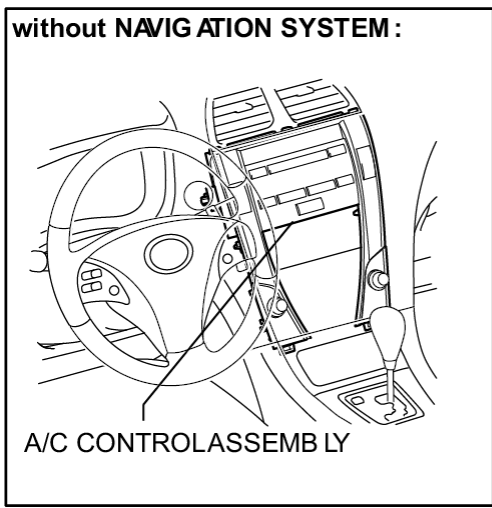

Last Modified: 7-13-2007		1.7 R
Service Category: Vehicle Interior	Section: Heating/Air Conditioning	
Model Year: 2008	Model: ES350	Doc ID: RM000002BS8002X
Title: AIR CONDITIONING: AIR CONDITIONING SYSTEM: PARTS LOCATION (2008 ES350)		

[PARTS LOCATION](#)

[ILLUSTRATION](#)

H

ILLUSTRATION

H

ILLUSTRATION

H