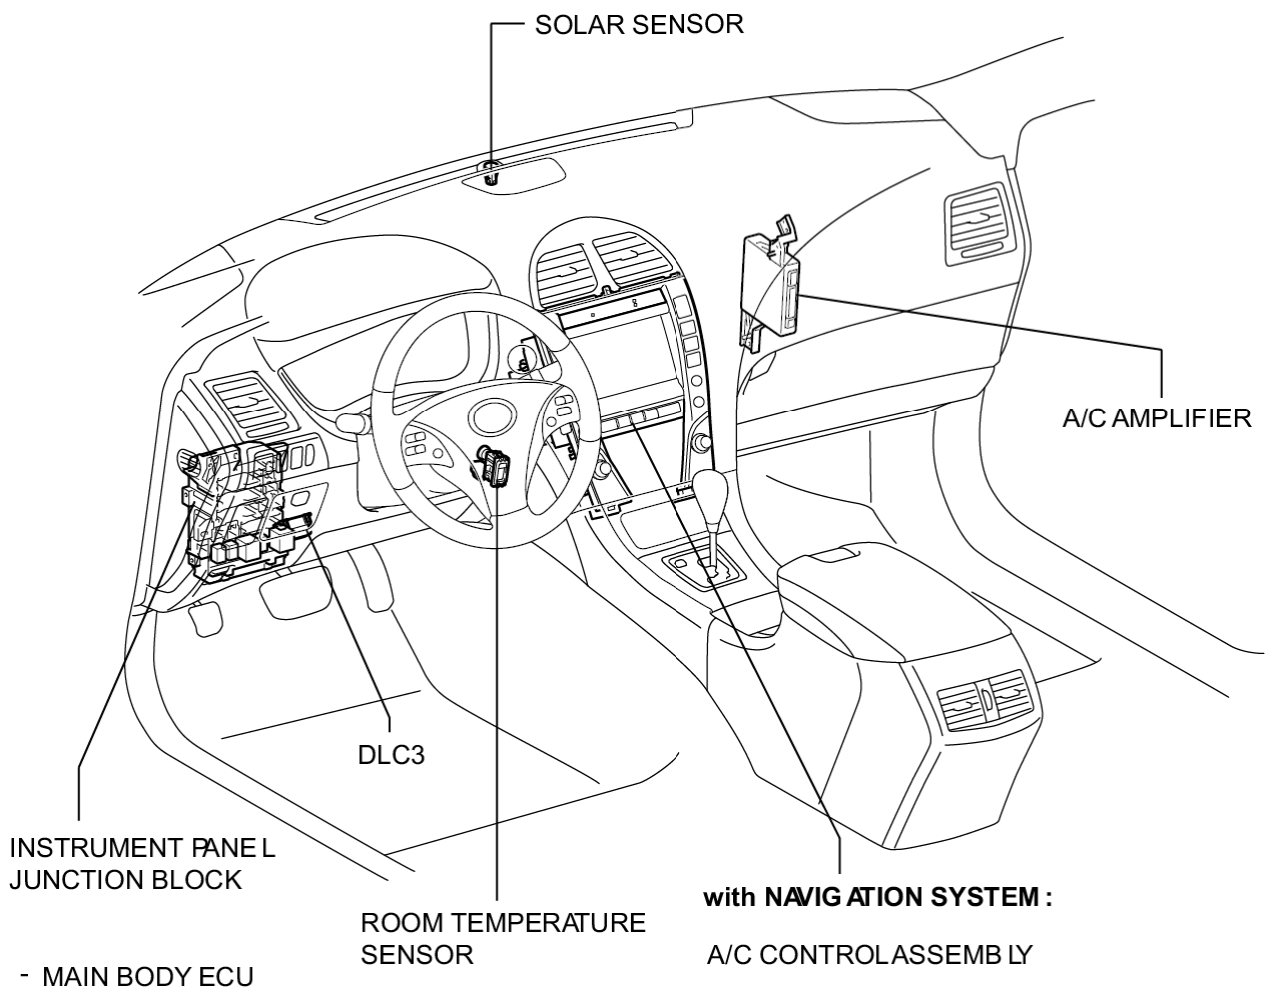

Last Modified: 7-13-2007		1.7 R
Service Category: Vehicle Interior	Section: Heating/Air Conditioning	
Model Year: 2008	Model: ES350	Doc ID: RM000002BS8002X
Title: AIR CONDITIONING: AIR CONDITIONING SYSTEM: PARTS LOCATION (2008 ES350)		

[PARTS LOCATION](#)

[ILLUSTRATION](#)

H

ILLUSTRATION

H

ILLUSTRATION

H