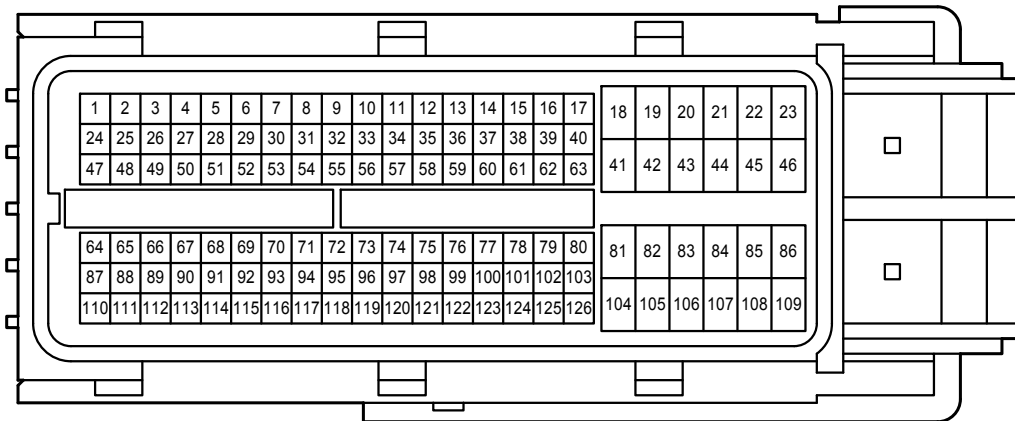

# Door Lock Control

\* 1 : w/ Rear Side Airbag  
 \* 2 : w/o Rear Side Airbag

Door Lock Control

A 10  
Black

A 26  
Blue

A 36  
Black

B 12  
Black

B 36  
Gray