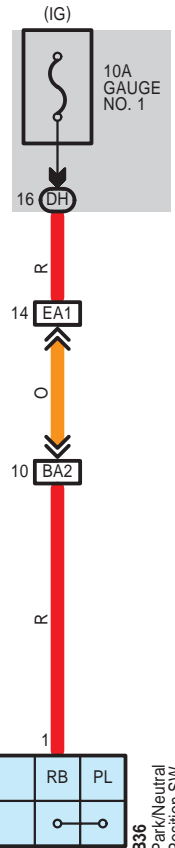

# Door Lock Control

E59(B), E60(C), E61(D)  
Main Body ECU

# Door Lock Control

**E6(A), L1(B), (C)**  
Airbag Sensor Assembly Center

**A36**  
Skid Control ECU with Actuator

# Door Lock Control

\* 1 : w/ Rear Side Airbag  
 \* 2 : w/o Rear Side Airbag

Door Lock Control

A 10  
Black

A 26  
Blue

A 36  
Black

B 12  
Black

B 36  
Gray