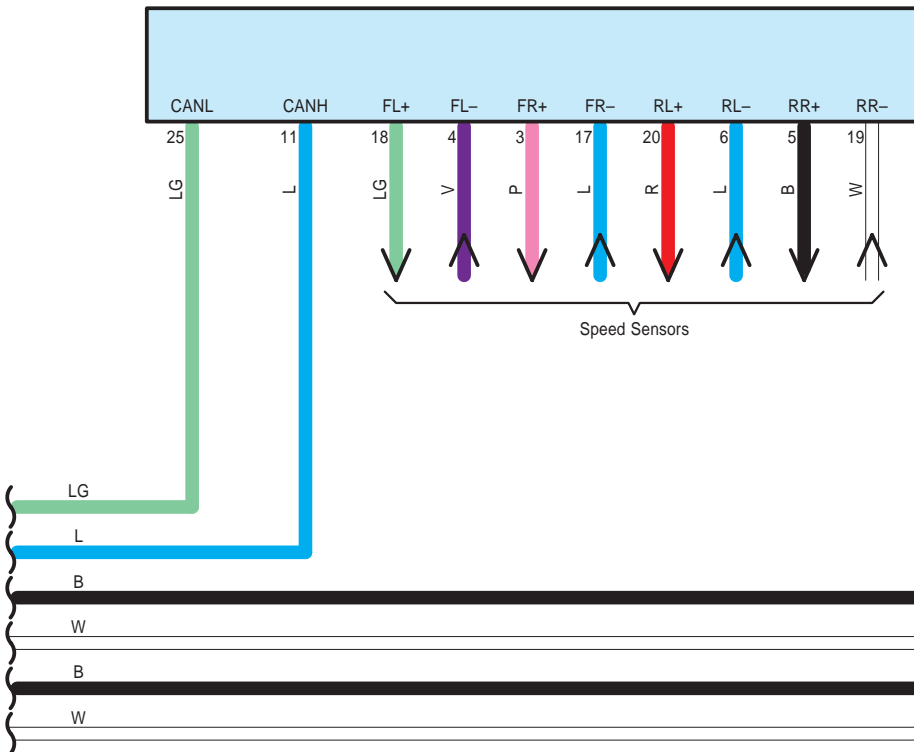

# Door Lock Control

# Door Lock Control

**E6(A), L1(B), (C)**  
Airbag Sensor Assembly Center

**A36**  
Skid Control ECU with Actuator