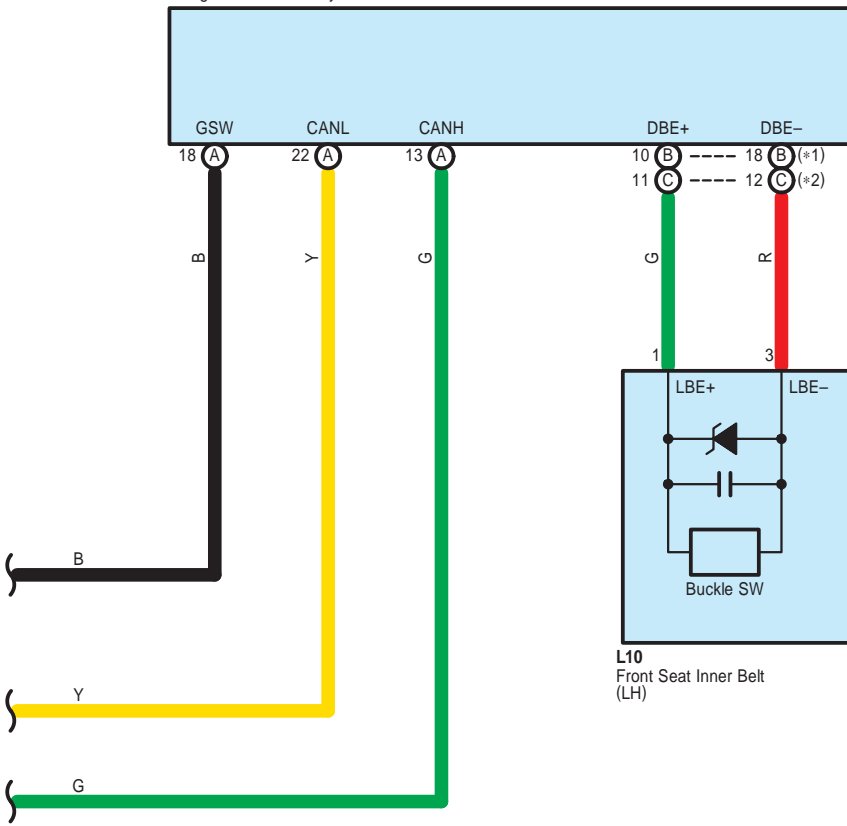

# Door Lock Control

E59(B), E60(C), E61(D)  
Main Body ECU

# Door Lock Control

# Door Lock Control

**E6(A), L1(B), (C)**  
Airbag Sensor Assembly Center

**A36**  
Skid Control ECU with Actuator