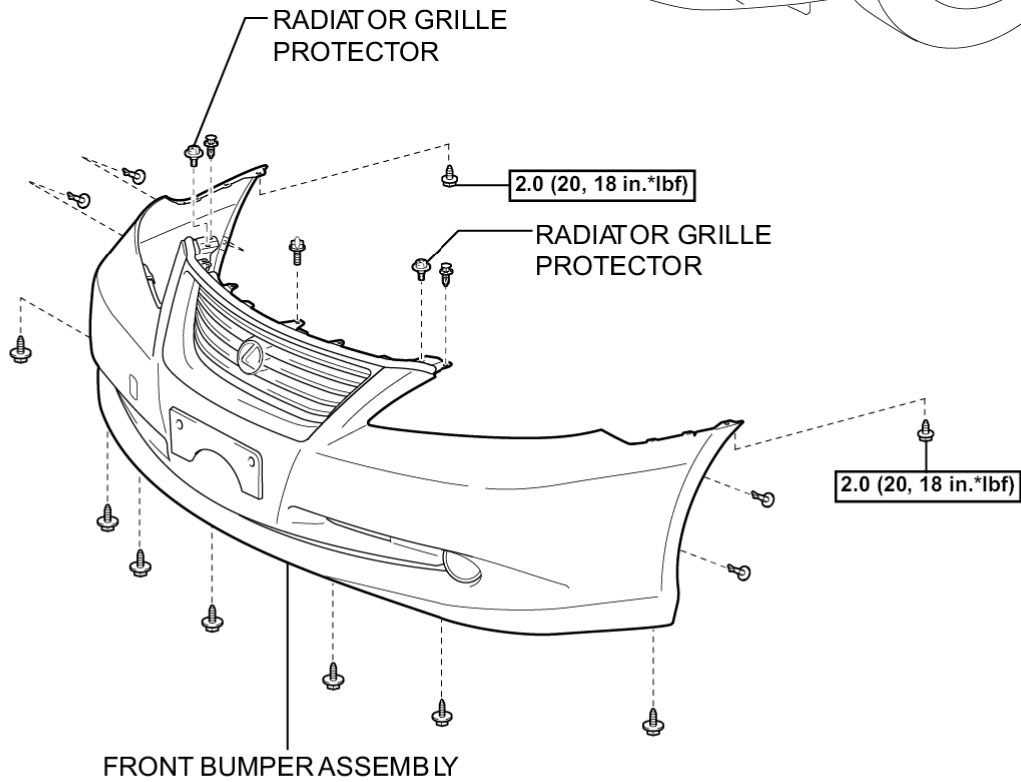

<b>Last Modified:</b> 7-13-2007		1.6 K
<b>Service Category:</b> Vehicle Exterior	<b>Section:</b> Exterior Panels/Trim	
<b>Model Year:</b> 2008	<b>Model:</b> ES350	<b>Doc ID:</b> RM000002DEA001X
<b>Title:</b> EXTERIOR: FRONT BUMPER: COMPONENTS (2008 ES350)		

**COMPONENTS**

**ILLUSTRATION**

COOLAIR INTAKE DUCT SEAL

**N\*m (kgf\*cm, ft.\*lbf)**: Specified torque

P