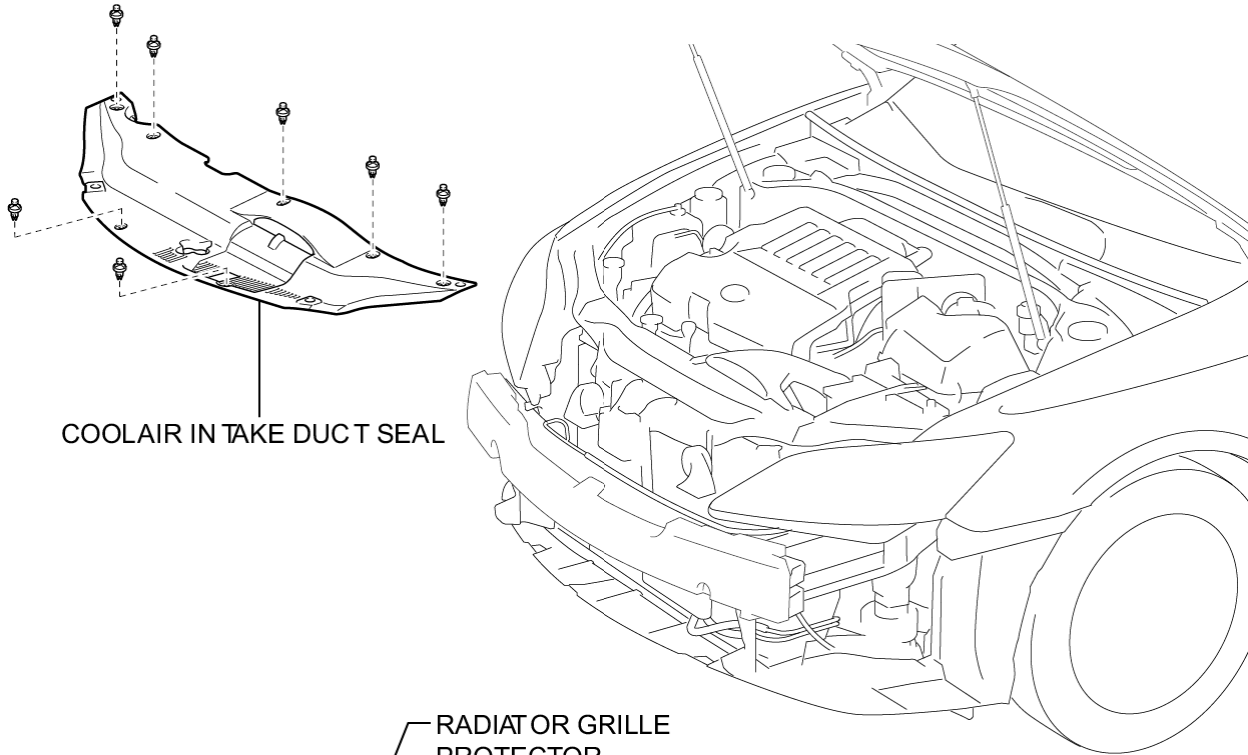

<b>Last Modified:</b> 7-13-2007		1.6 K
<b>Service Category:</b> Vehicle Exterior	<b>Section:</b> Exterior Panels/Trim	
<b>Model Year:</b> 2008	<b>Model:</b> ES350	<b>Doc ID:</b> RM000002DEA001X
<b>Title:</b> EXTERIOR: FRONT BUMPER: COMPONENTS (2008 ES350)		

**COMPONENTS**

**ILLUSTRATION**

COOLAIR INTAKE DUCT SEAL

**N\*m (kgf\*cm, ft.\*lbf)**: Specified torque

P