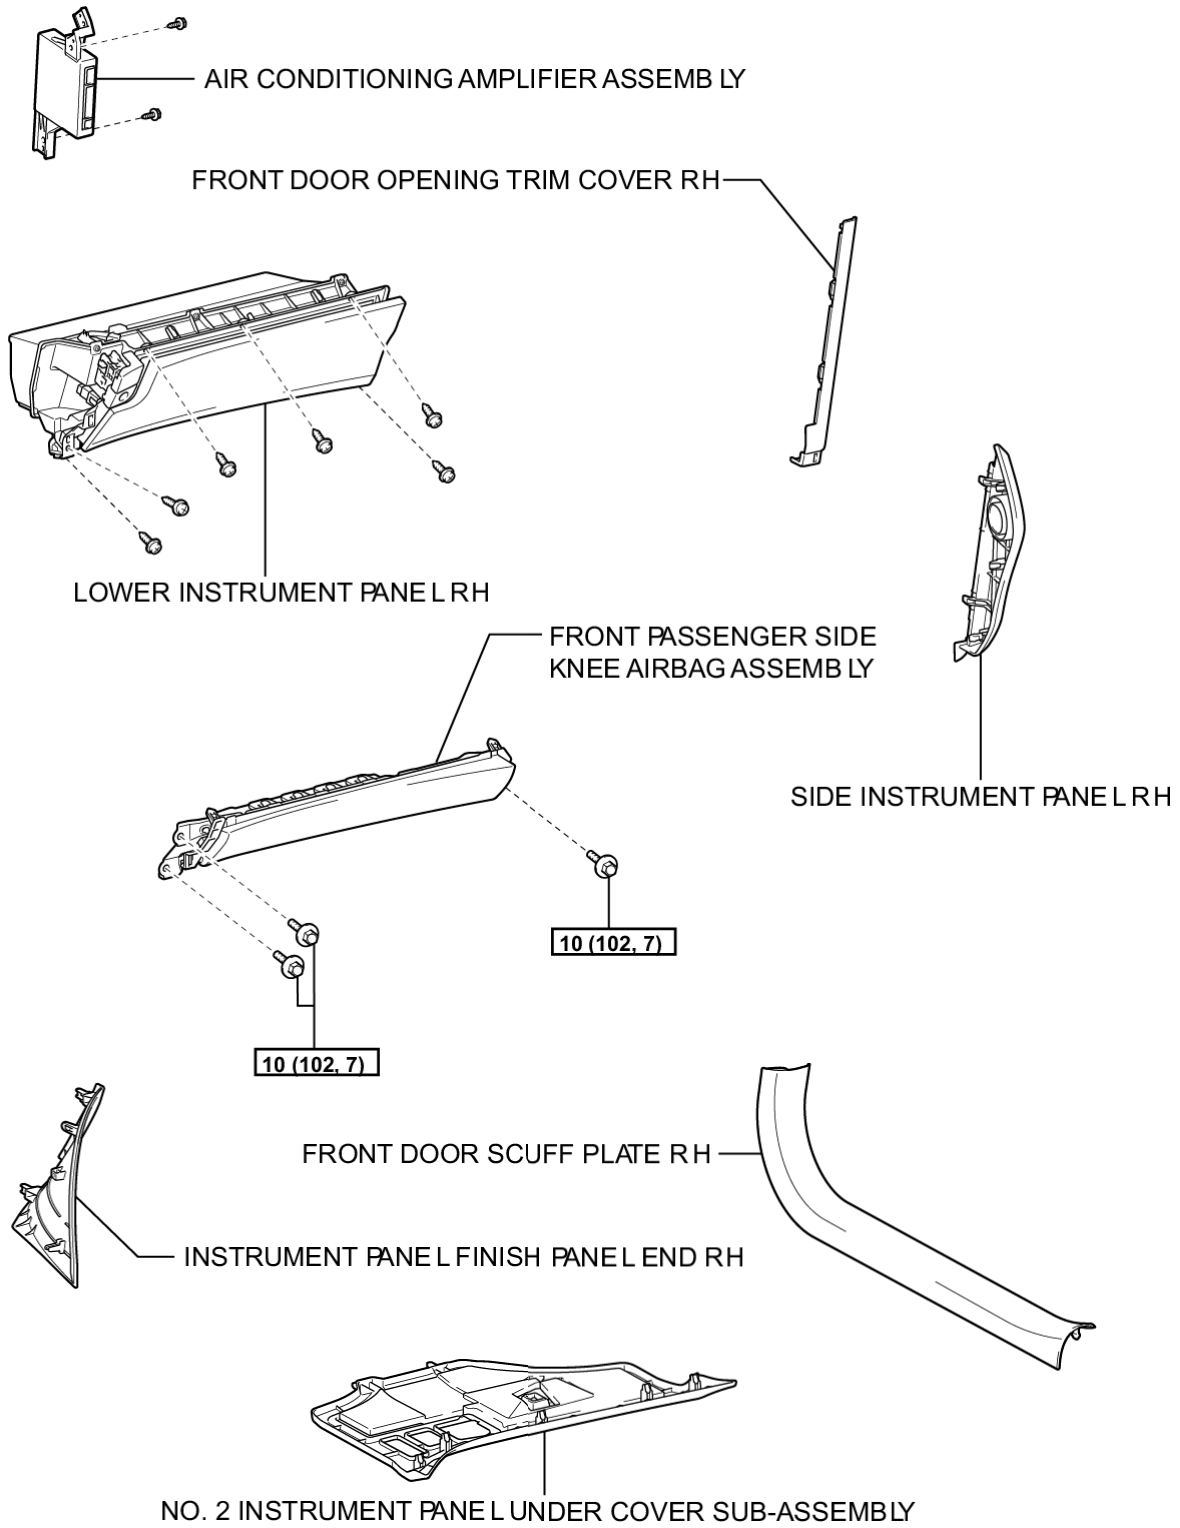

<b>Last Modified:</b> 7-13-2007		1.7 K
<b>Service Category:</b> Vehicle Interior	<b>Section:</b> Heating/Air Conditioning	
<b>Model Year:</b> 2008	<b>Model:</b> ES350	<b>Doc ID:</b> RM0000026PT00GX
<b>Title:</b> AIR CONDITIONING: AIR CONDITIONING AMPLIFIER: COMPONENTS (2008 ES350)		

**COMPONENTS**

**ILLUSTRATION**

**N\*m (kgf\*cm, ft.\*lbf)** : Specified torque

P