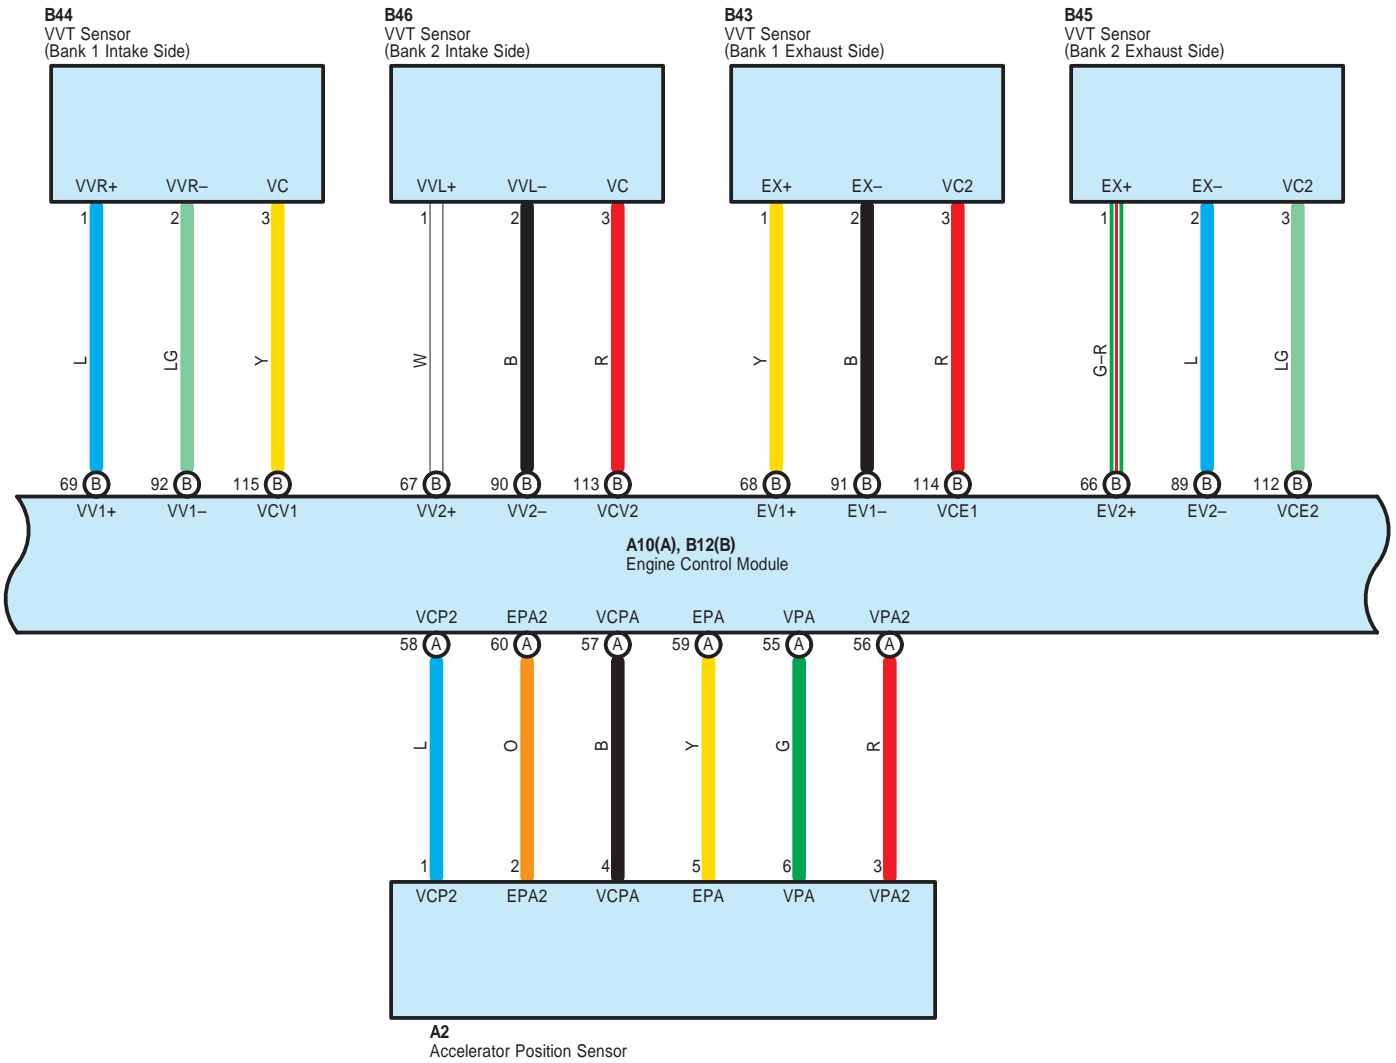

Engine Control

Engine Control

Engine Control

Engine Control

Engine Control

Engine Control

Engine Control

Engine Control