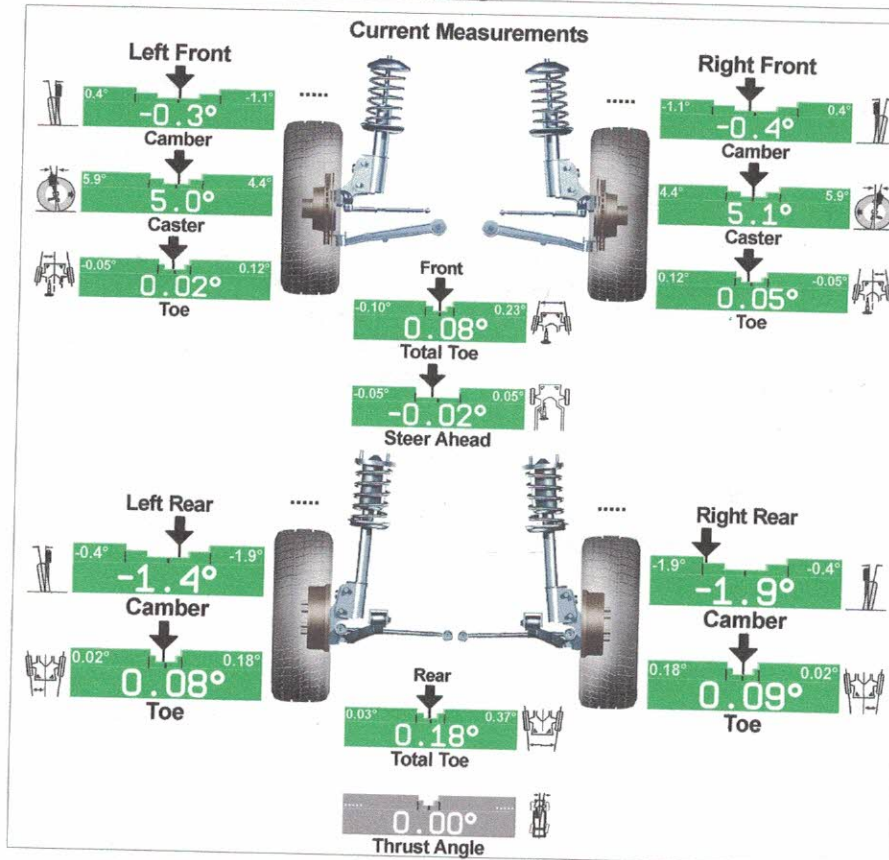

Lexus 2019 ES 350 235/45R18 ExpressAlign Total Alignment

• One or more values are not within specification. Tire wear, handling and safety problems may result.