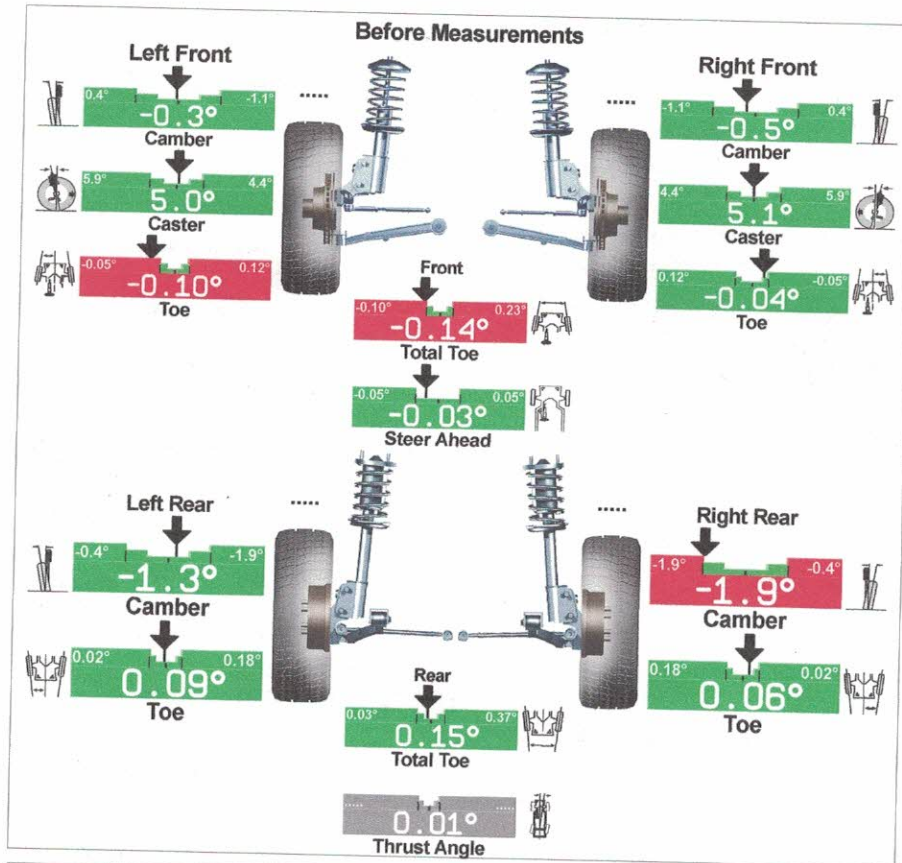

Lexus 2019 ES 350 235/45R18 ExpressAlign Total Alignment

• One or more values are not within specification. Tire wear, handling and safety problems may result.