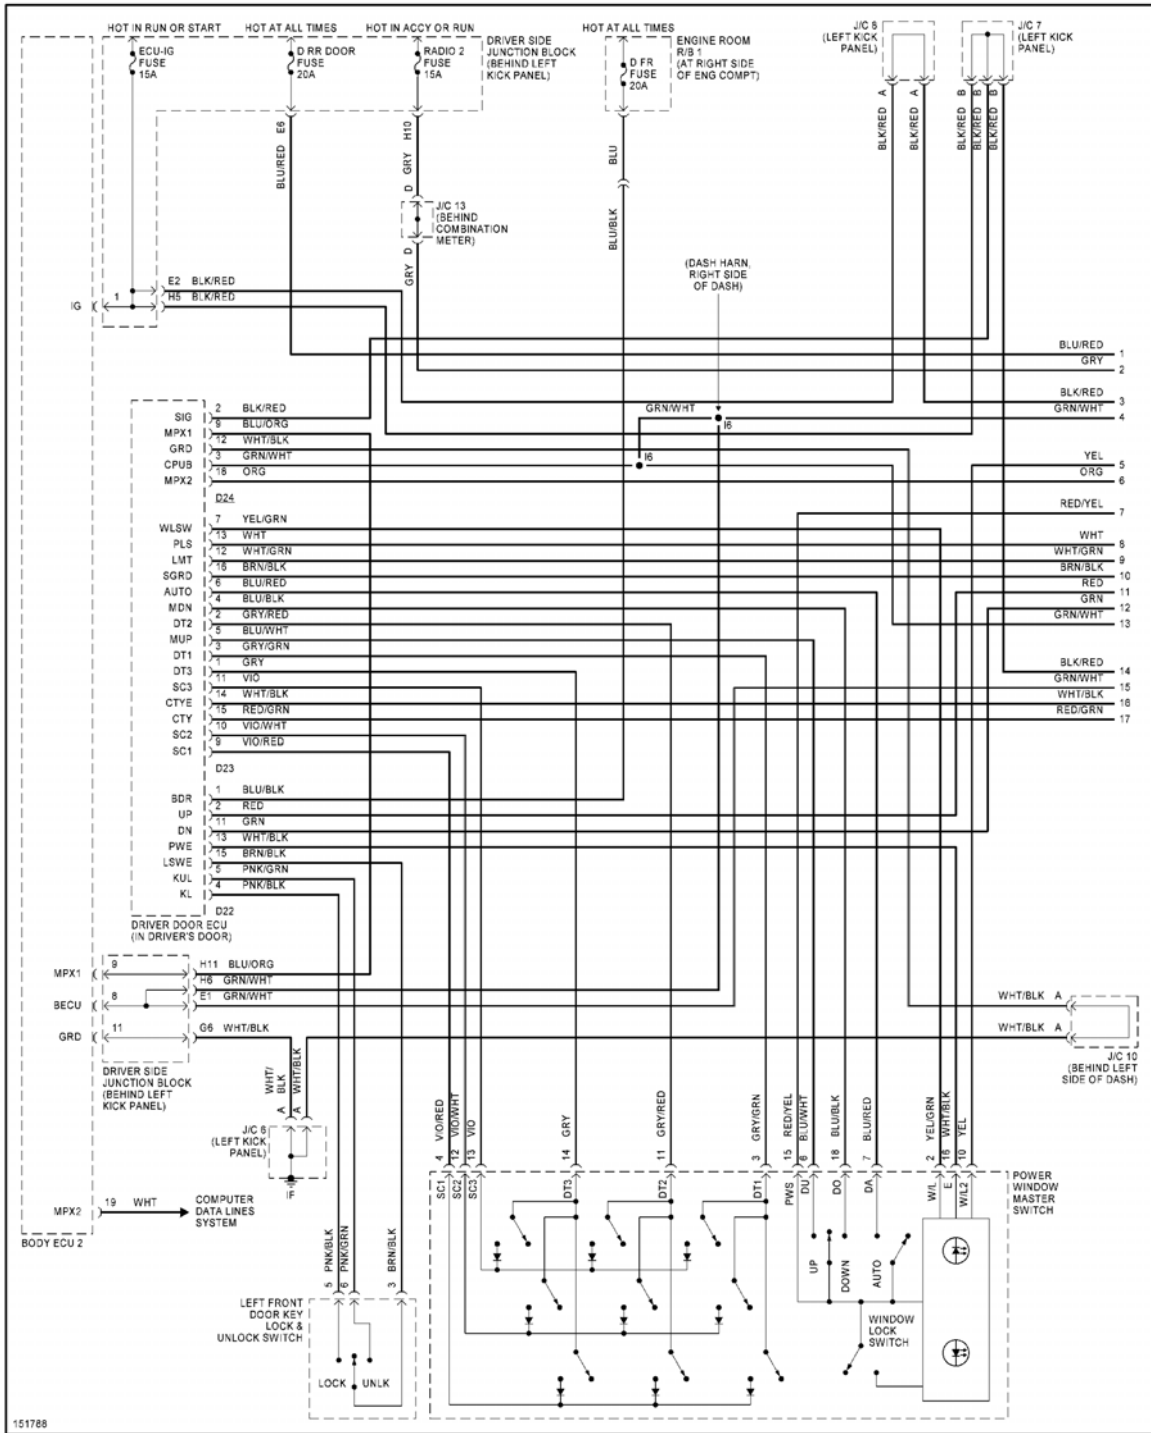

### Fig. 56: Power Window Circuit (1 of 3)

151788

### 2002 Lexus GS 430

### Fig. 58: Power Window Circuit (3 of 3)