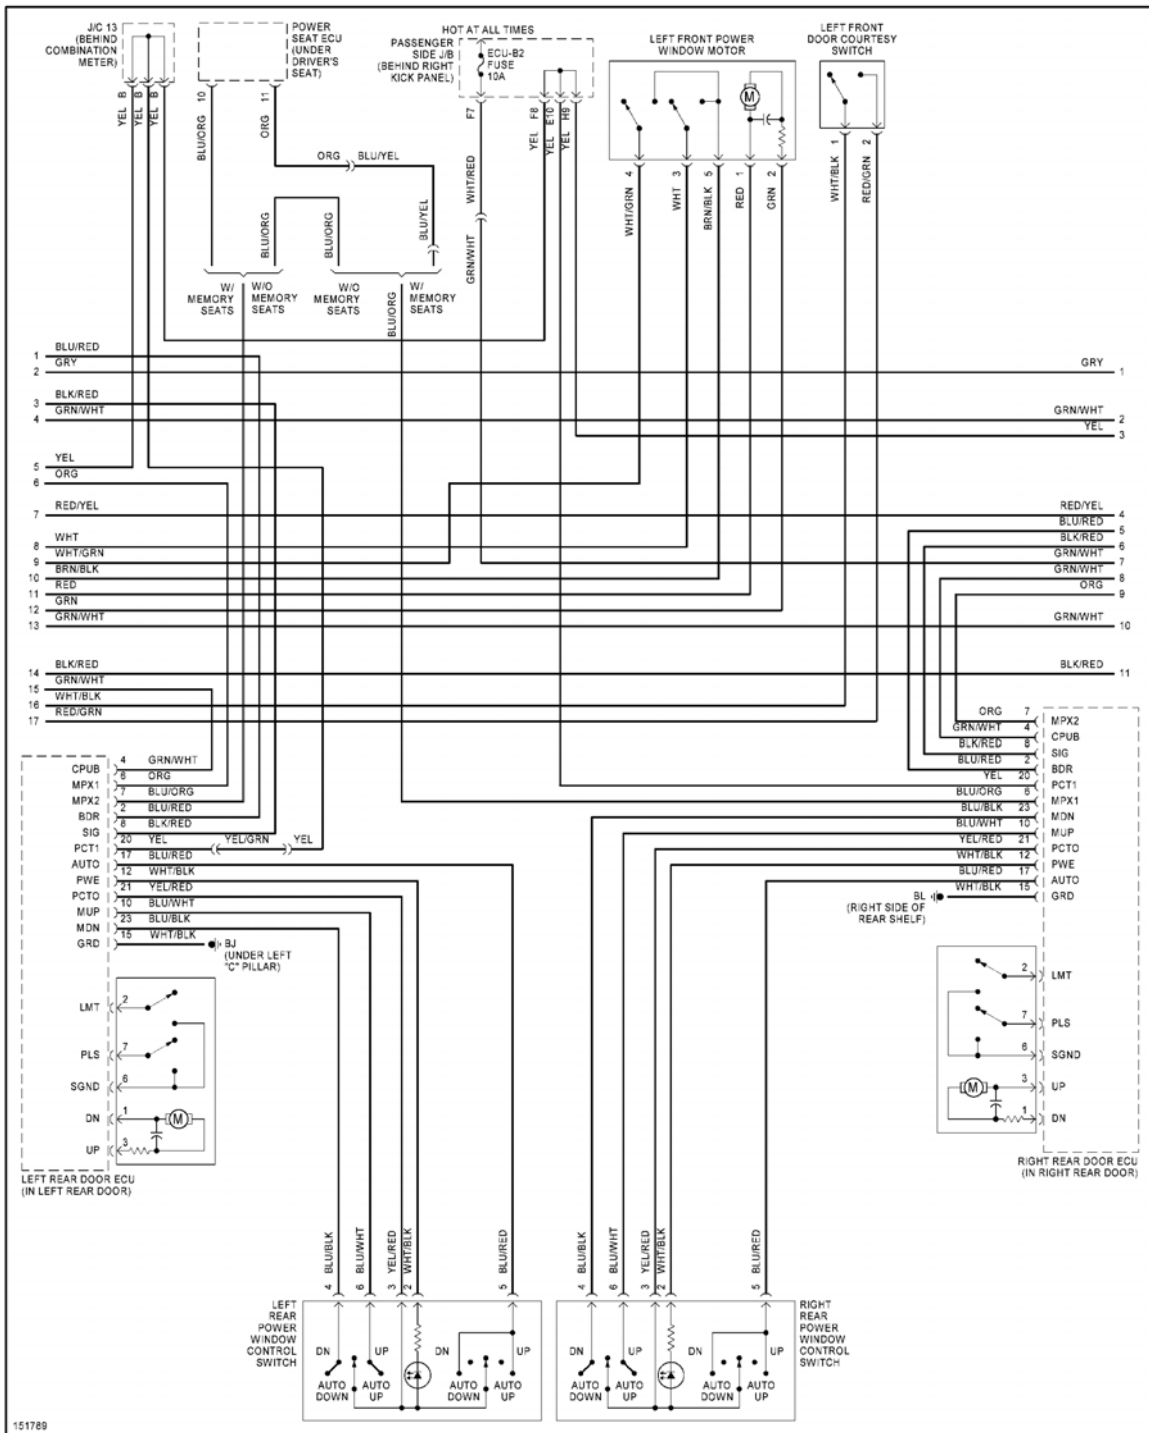

2002 Lexus GS 430

Fig. 57: Power Window Circuit (2 of 3)

151789