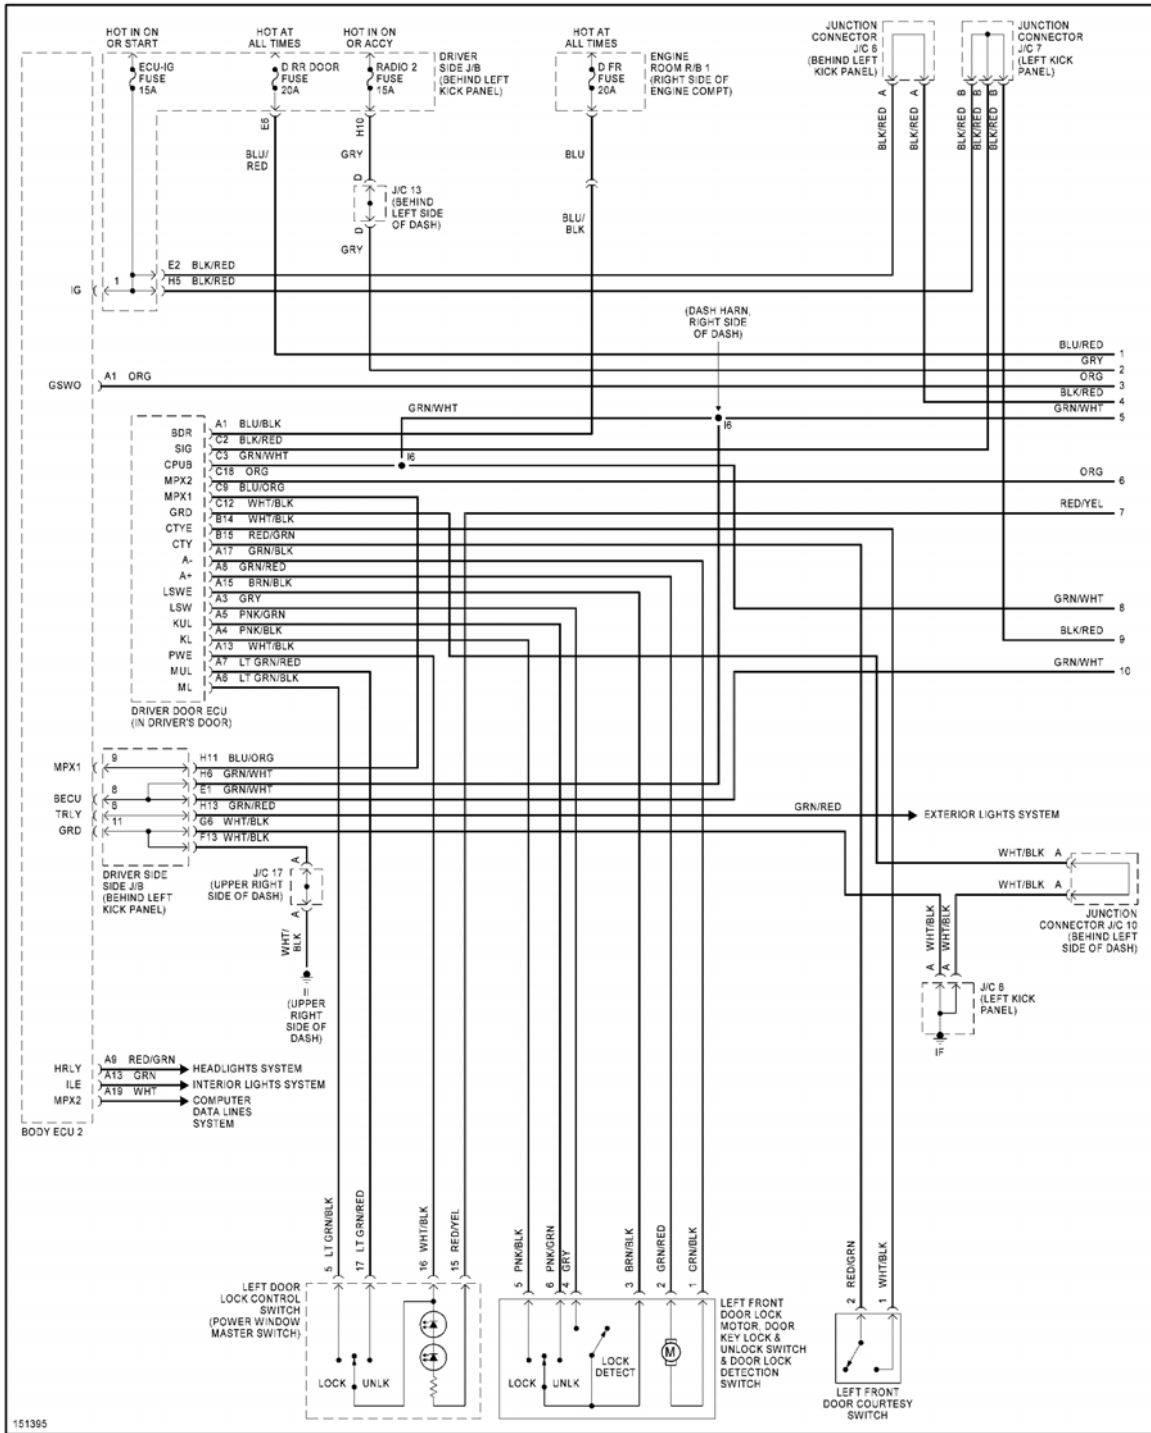

2002 Lexus GS 430

Fig. 48: Power Door Lock Circuit (1 of 3)

151395

2002 Lexus GS 430

Fig. 49: Power Door Lock Circuit (2 of 3)

2002 Lexus GS 430

Fig. 50: Power Door Lock Circuit (3 of 3)