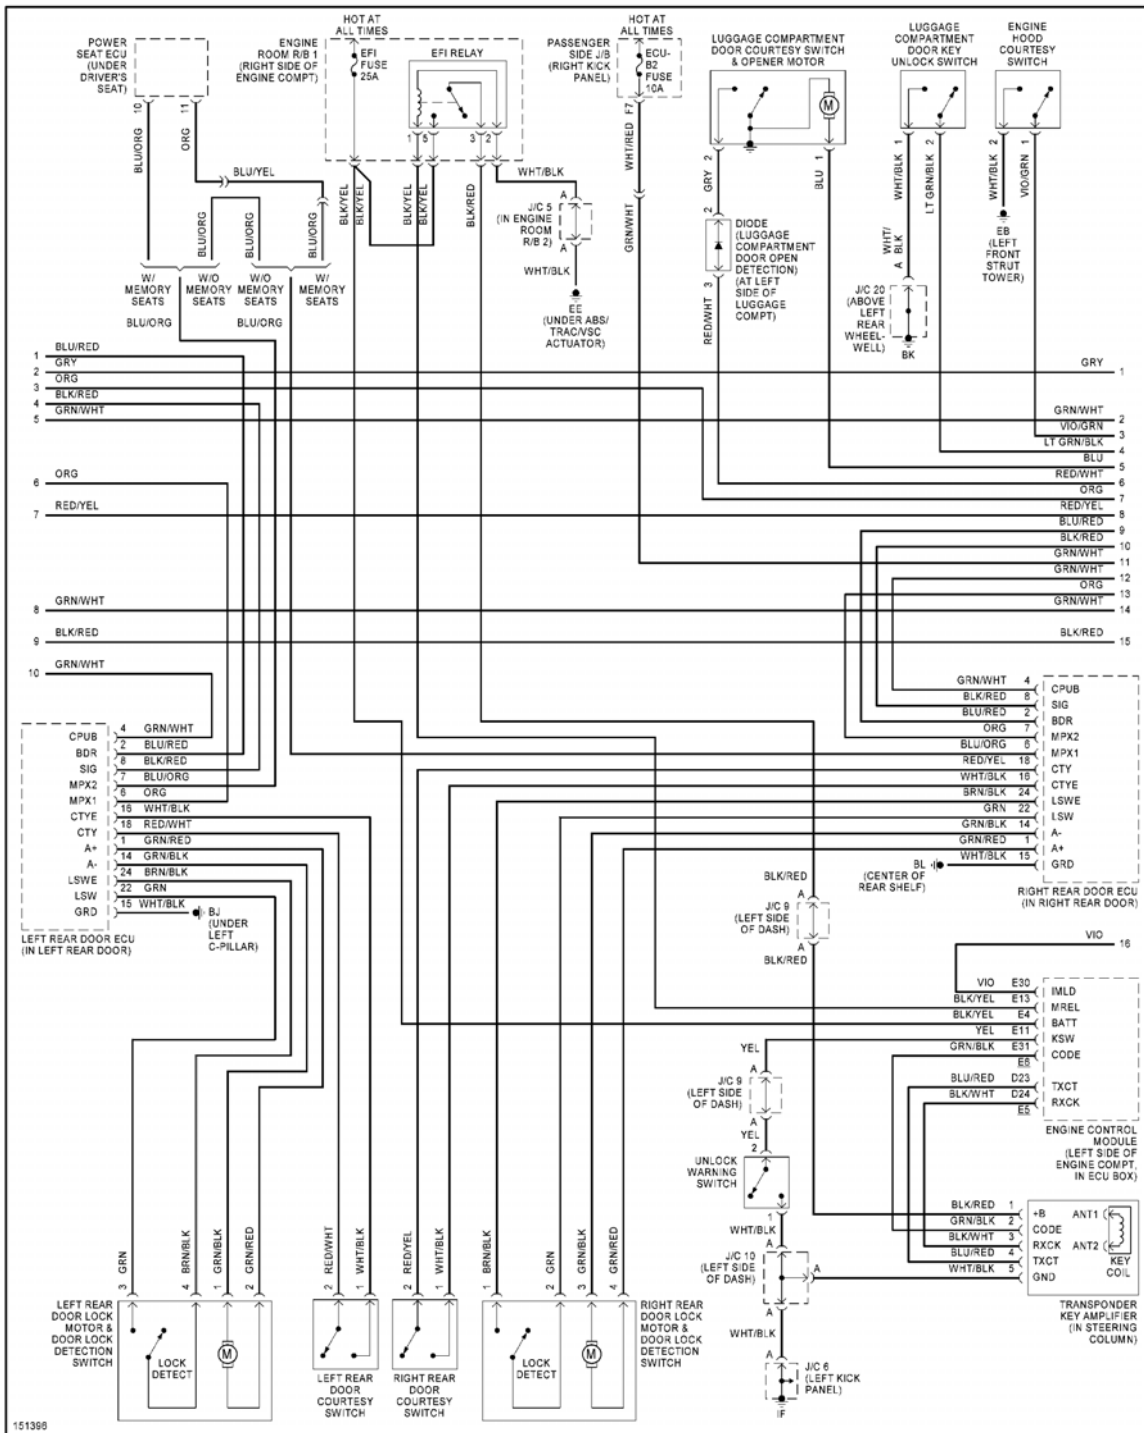

2002 Lexus GS 430

Fig. 48: Power Door Lock Circuit (1 of 3)

151395

2002 Lexus GS 430

Fig. 49: Power Door Lock Circuit (2 of 3)

2002 Lexus GS 430

Fig. 50: Power Door Lock Circuit (3 of 3)