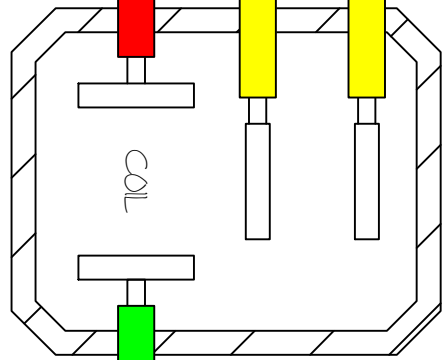

FOG RELAY SOCKET

12V IGNITION

FOG RELAY

GREEN/WHITE WIRE

FOG SWITCH CONNECTOR