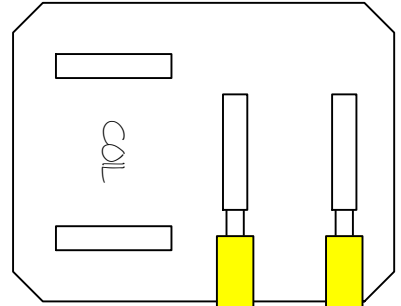

FOG RELAY SOCKET

12V IGNITION

FOG RELAY

GREEN/WHITE WIRE

FOG SWITCH CONNECTOR