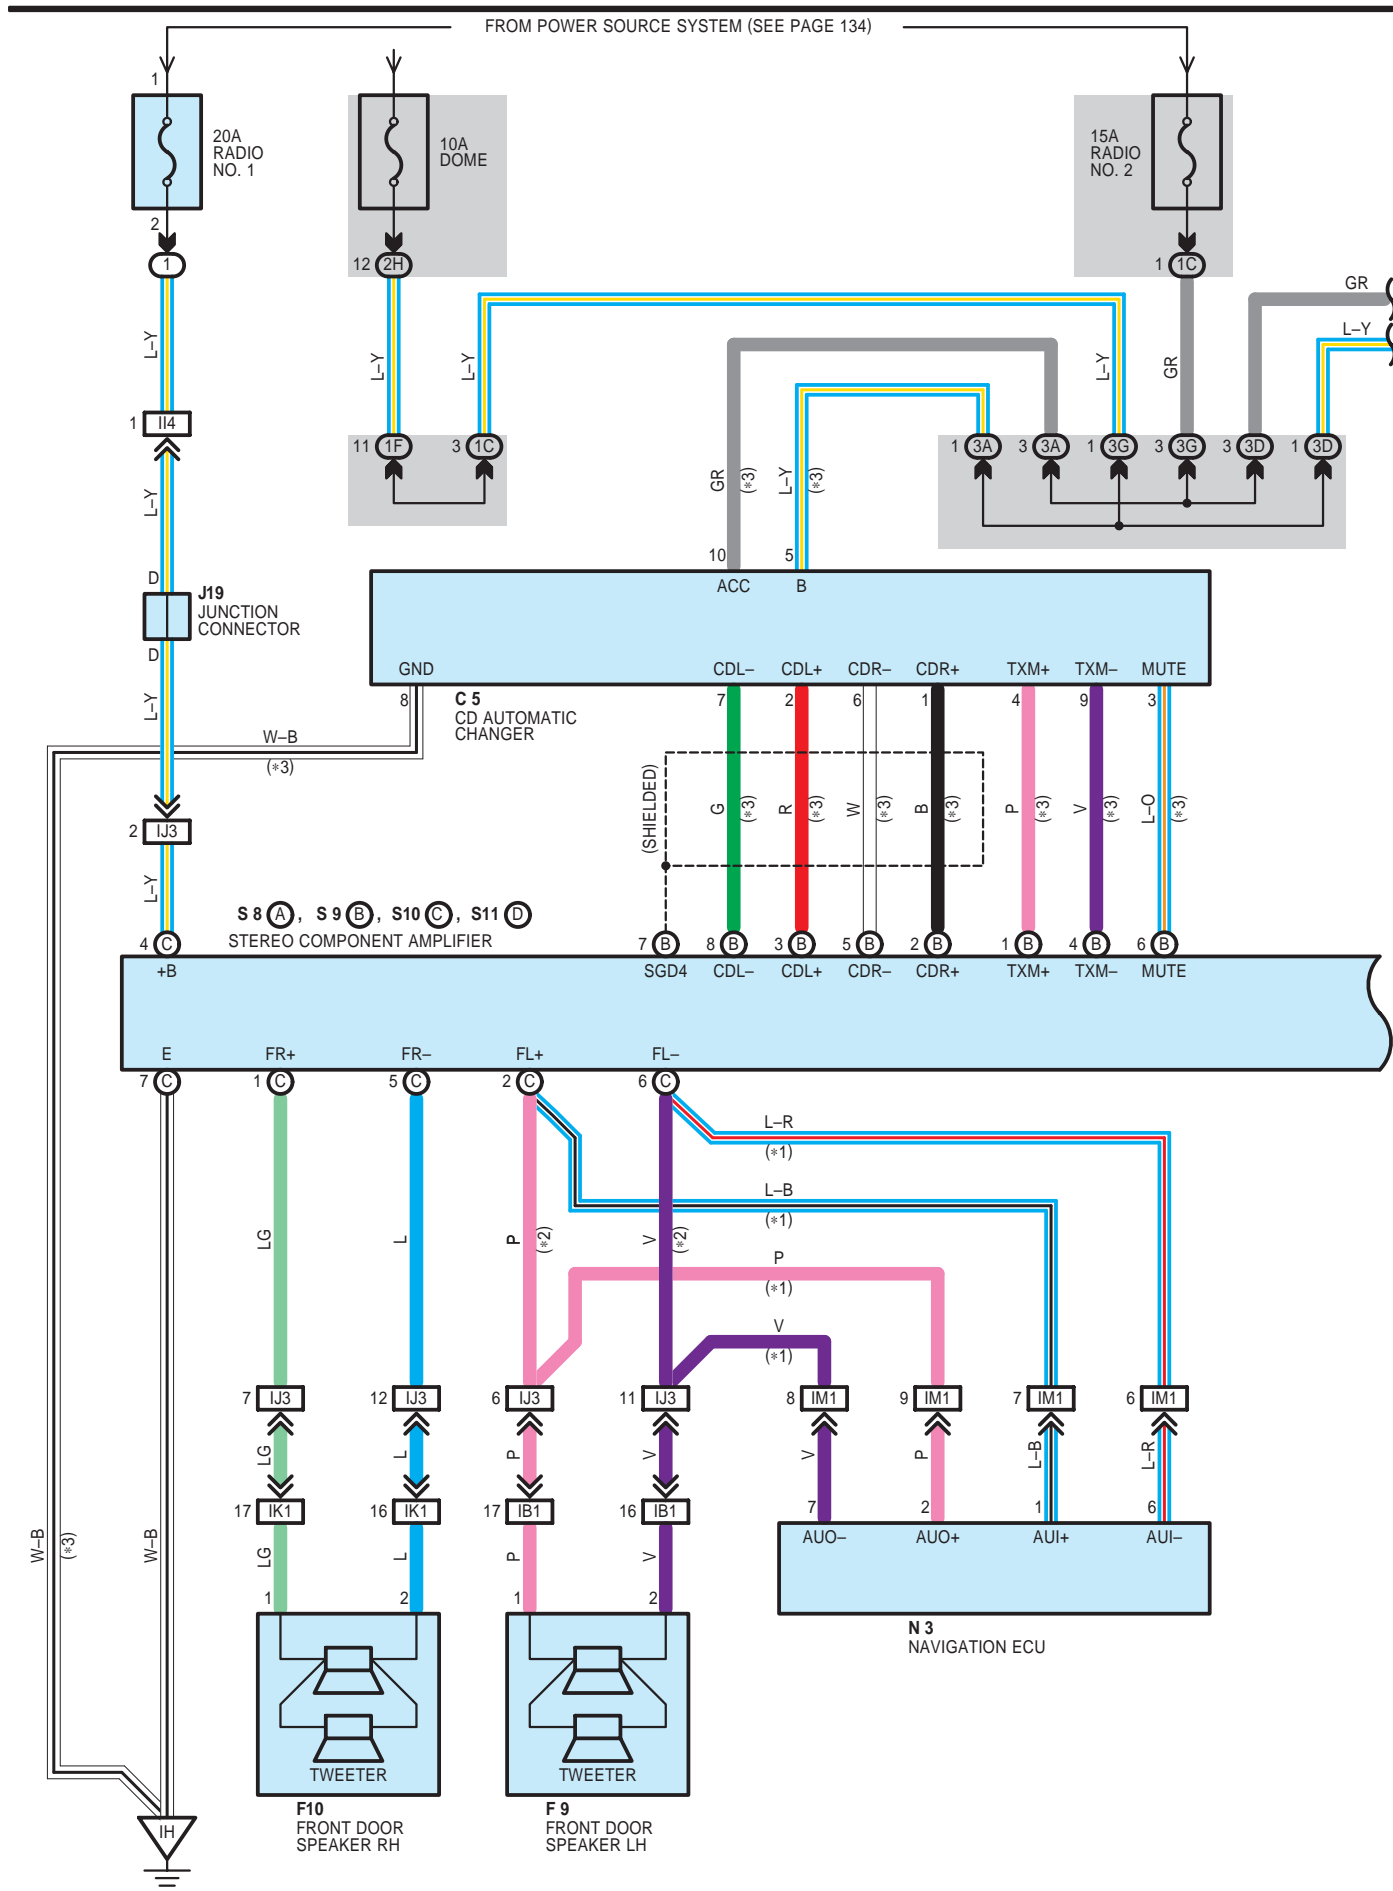

RADIO AND PLAYER (LHD)

* 1 : W/ LEXUS NAVIGATION SYSTEM
* 2 : W/O LEXUS NAVIGATION SYSTEM
* 3 : W/ CD AUTOMATIC CHANGER