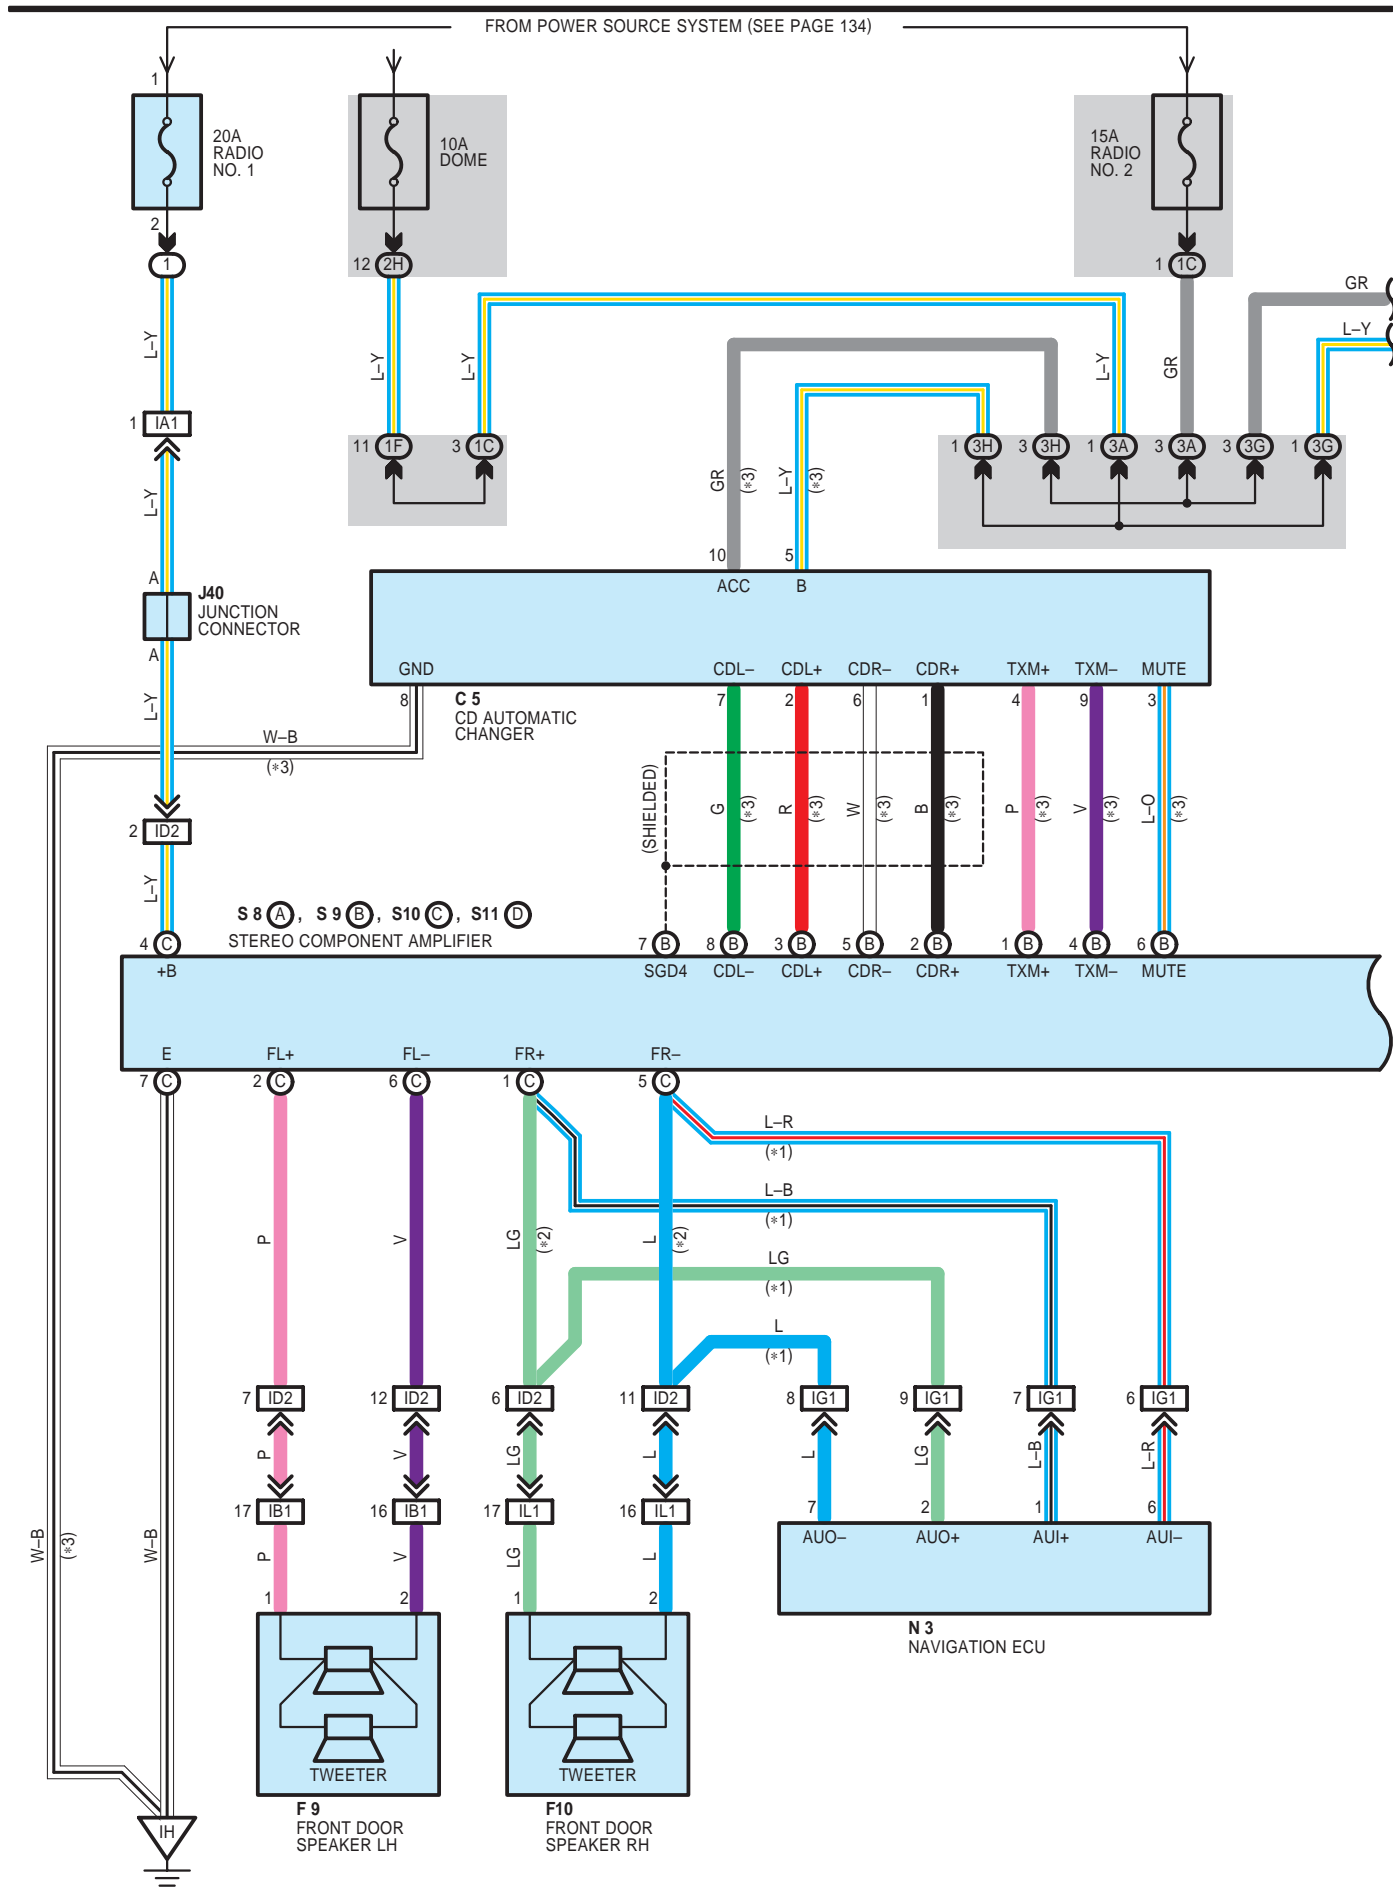

RADIO AND PLAYER (RHD)

* 1 : W/ LEXUS NAVIGATION SYSTEM
* 2 : W/O LEXUS NAVIGATION SYSTEM
* 3 : W/ CD AUTOMATIC CHANGER