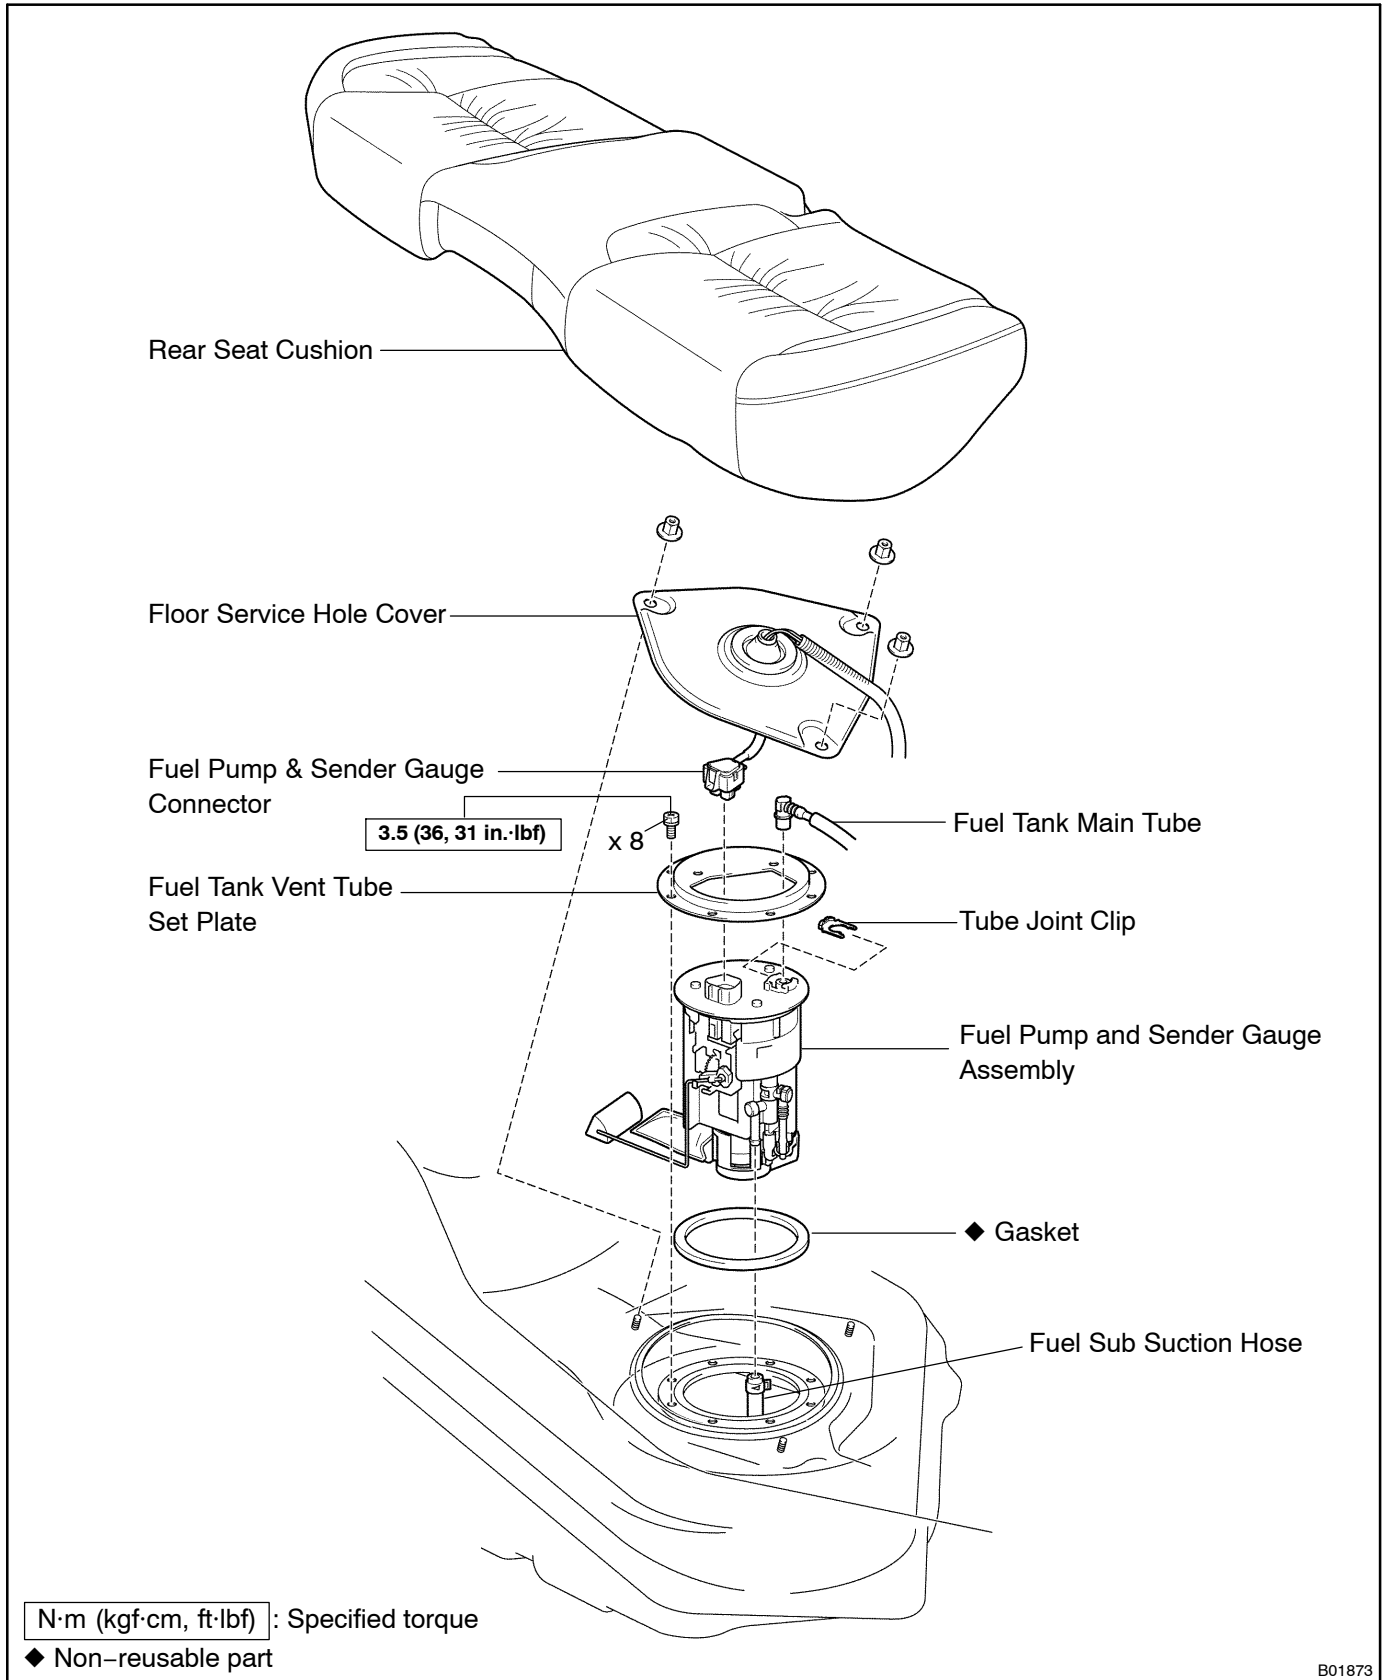

FUEL PRESSURE REGULATOR COMPONENTS

SF0N6-01

B01873