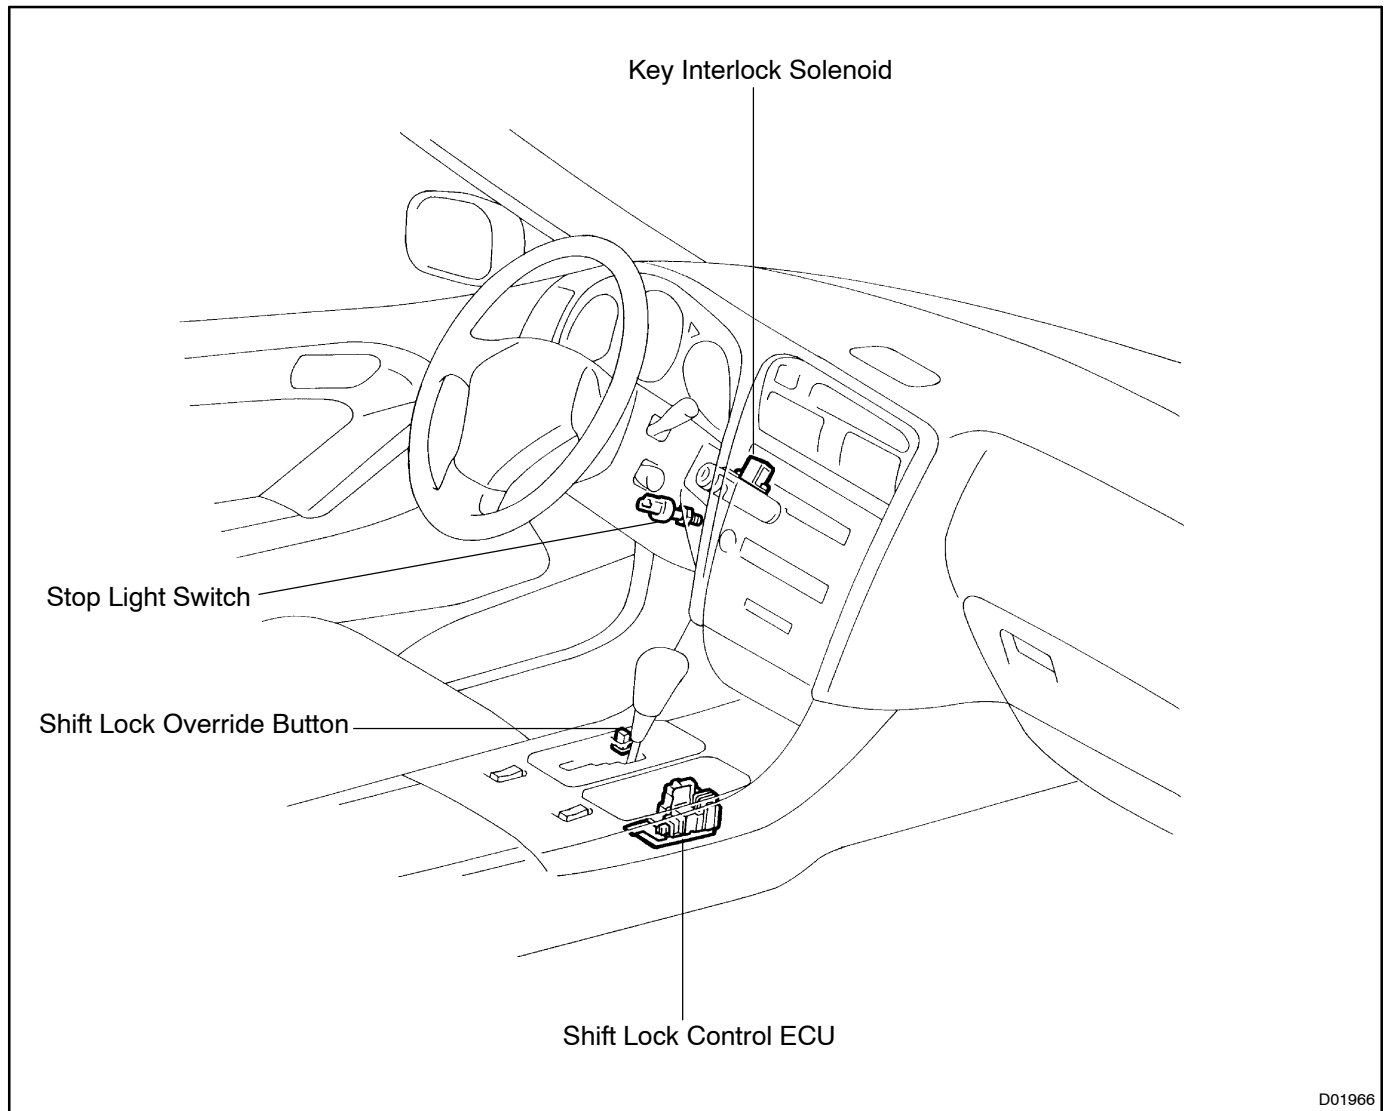

SHIFT LOCK SYSTEM

LOCATION

AT060-03

D01966