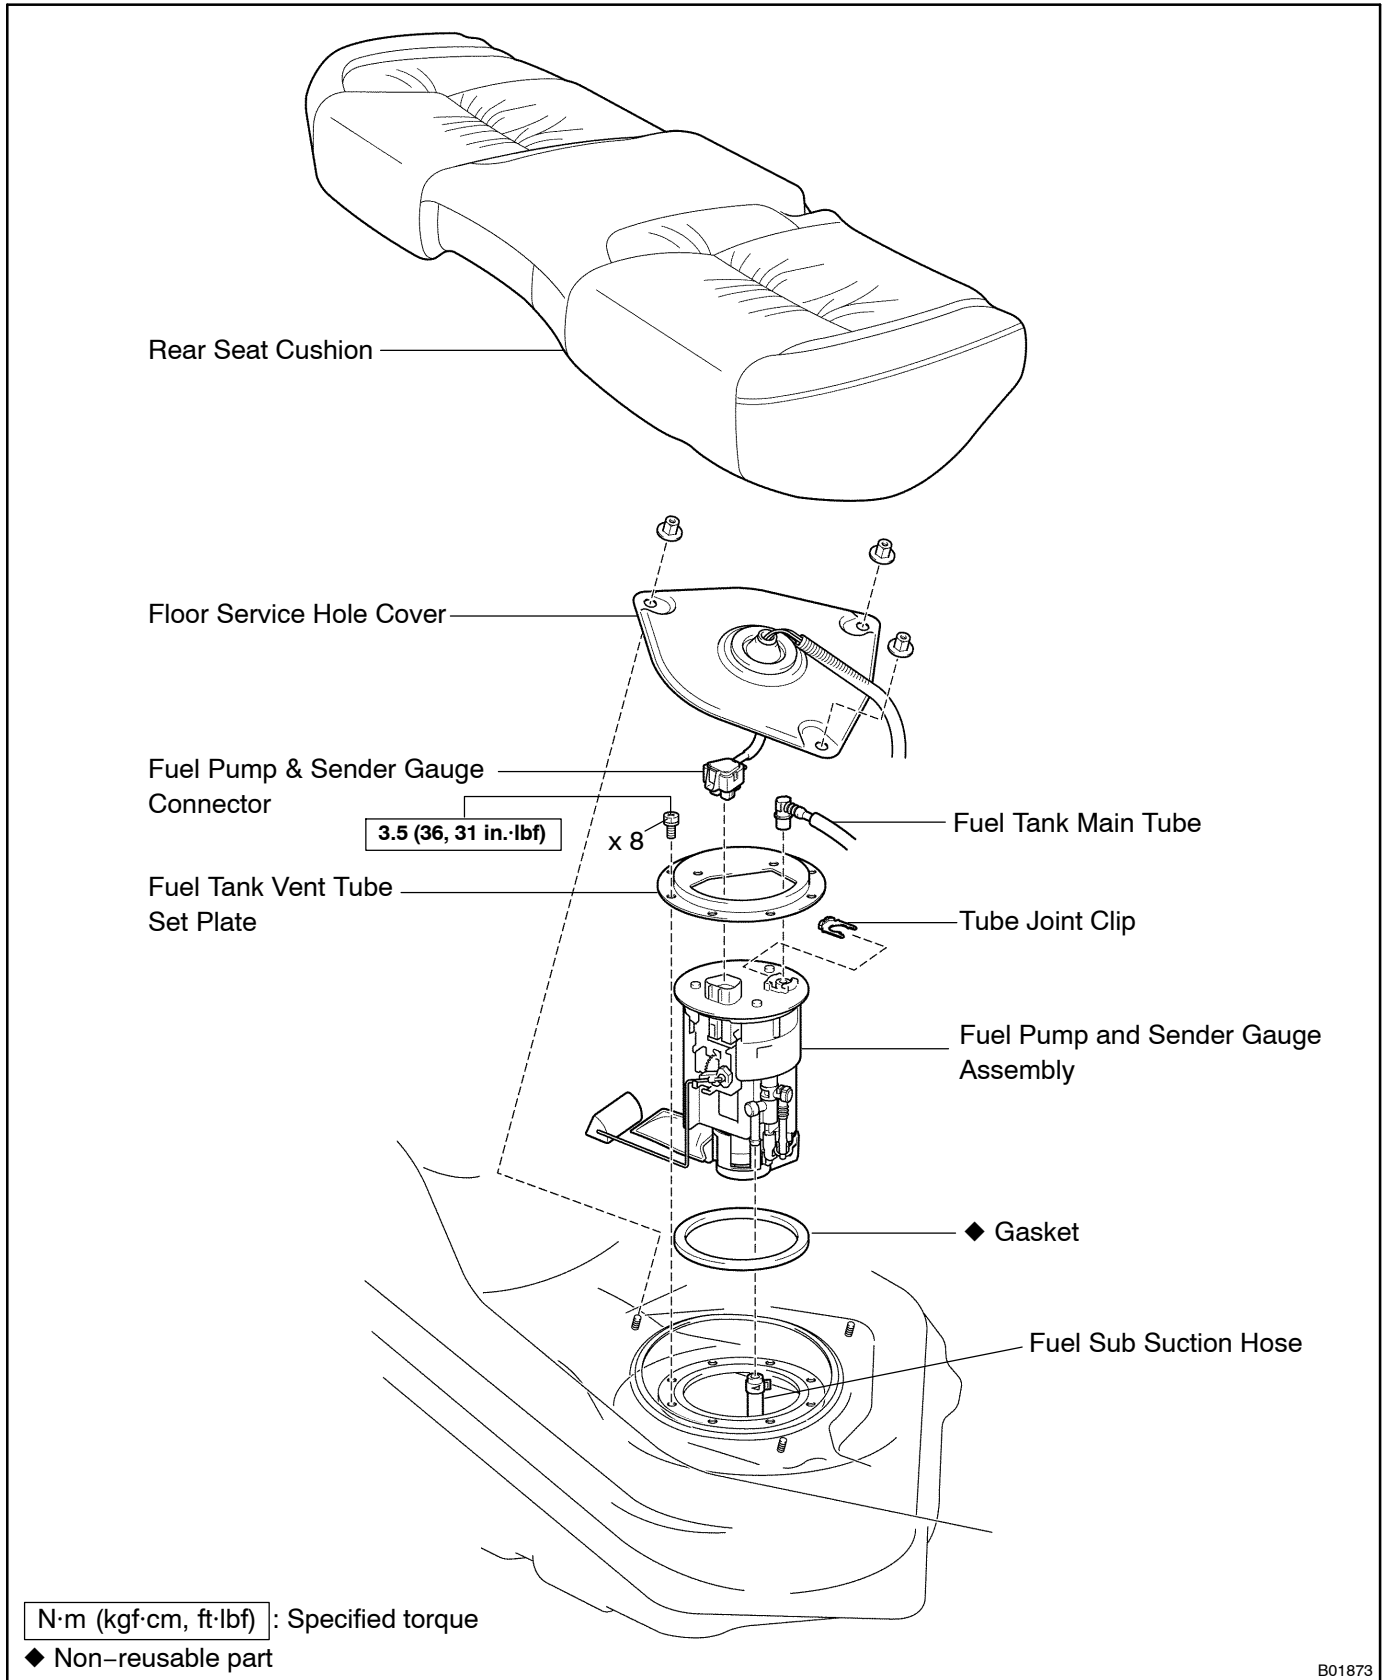

FUEL PRESSURE REGULATOR COMPONENTS

SF0N6-01

B01873

B01883