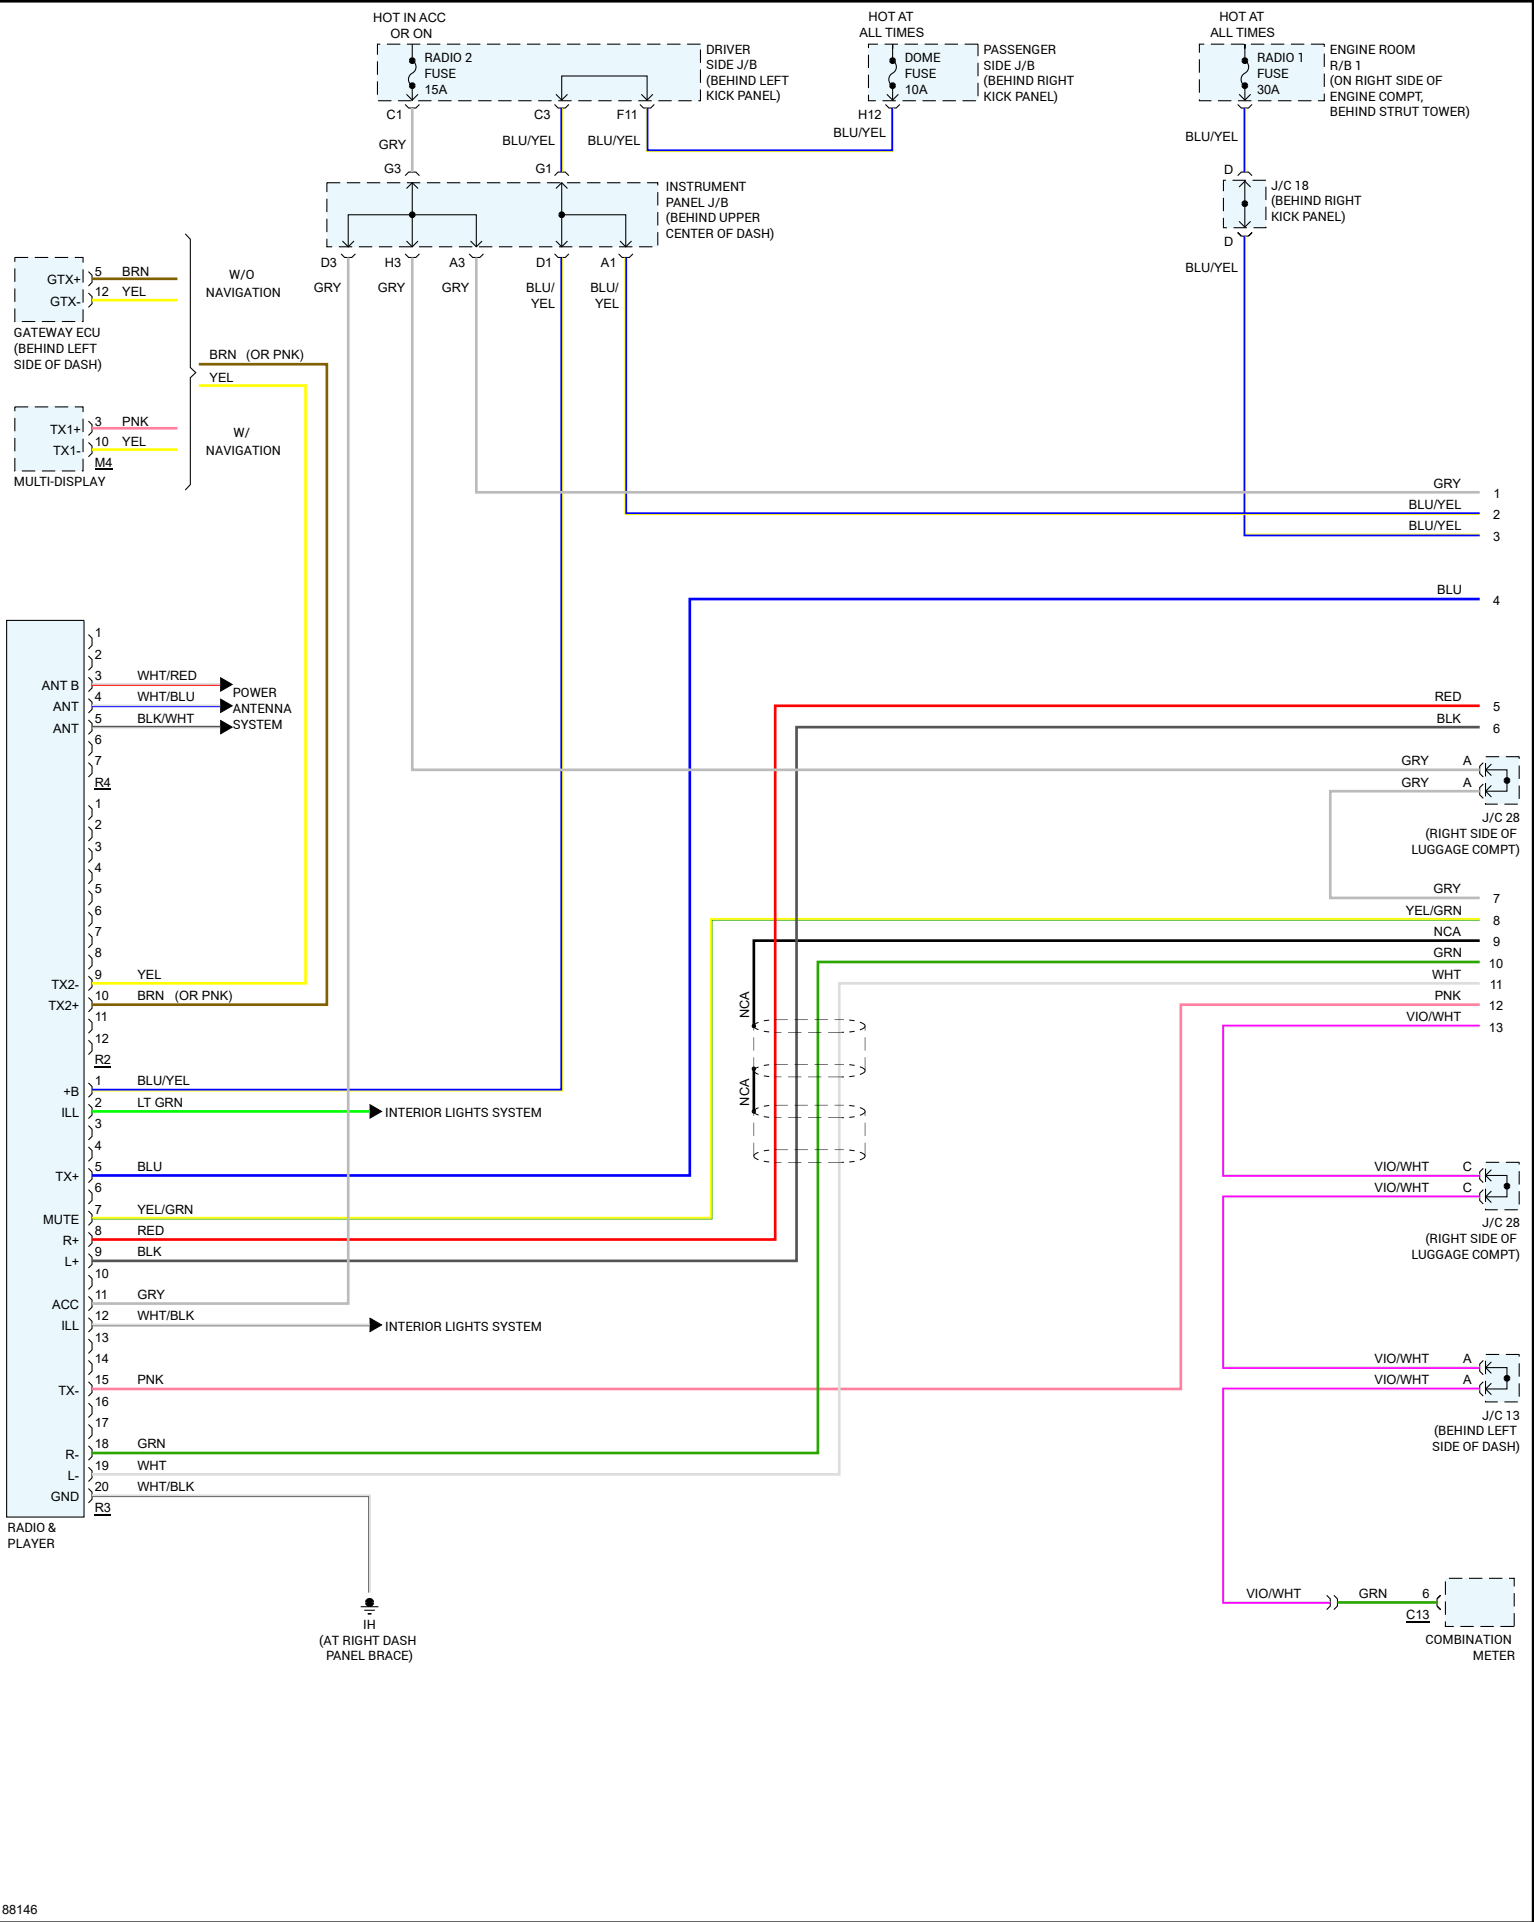

2004 Lexus GS 300 L6-3.0L (2JZ-GE)

Vehicle > Accessories and Optional Equipment > Radio, Stereo, and Compact Disc > Diagrams > Electrical -
Interactive Color (Non OE)

Sound Systems - W/ Mark Levinson - Page 1 of 2

2004 Lexus GS 300 L6-3.0L (2JZ-GE)