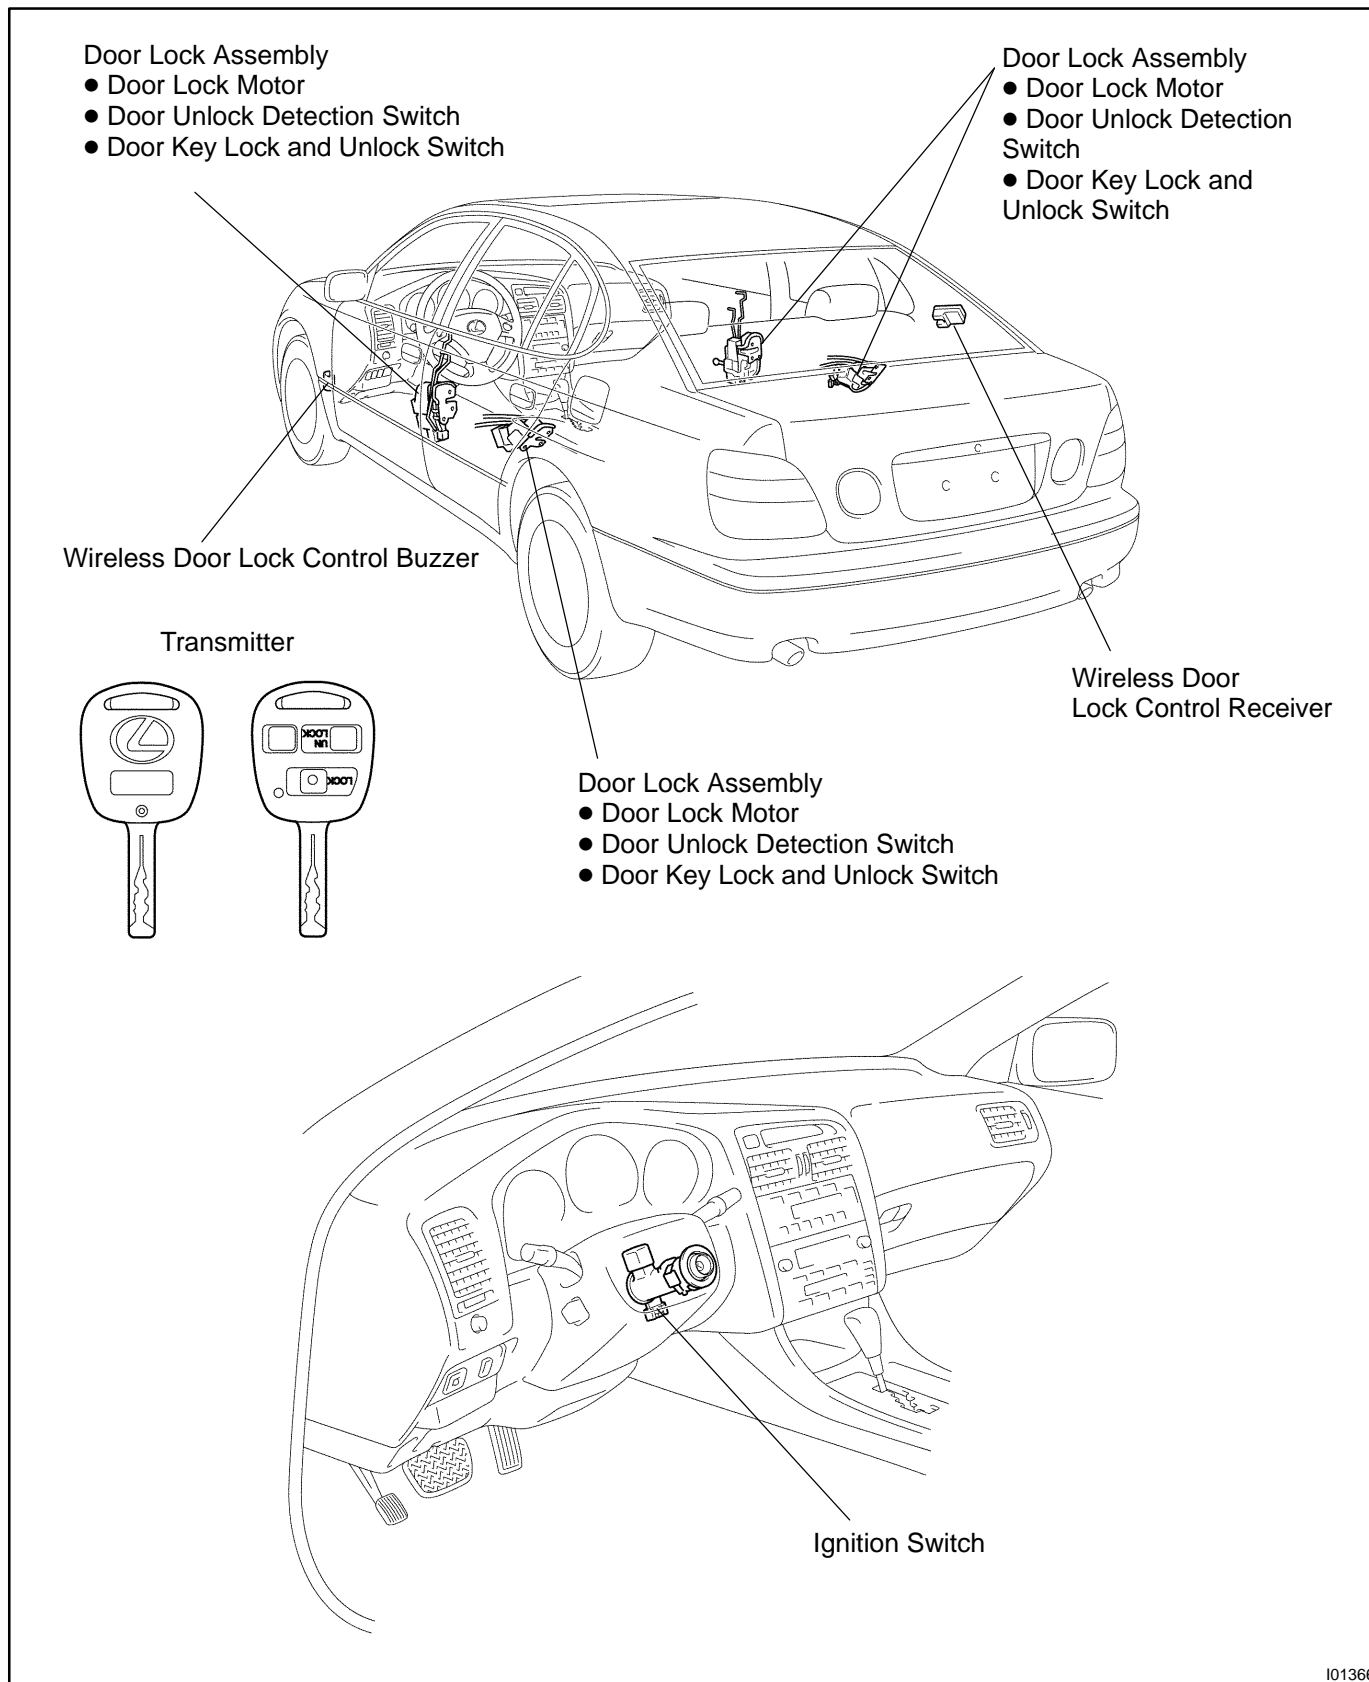

WIRELESS DOOR LOCK CONTROL SYSTEM

BE0GM-07

LOCATION

I01366