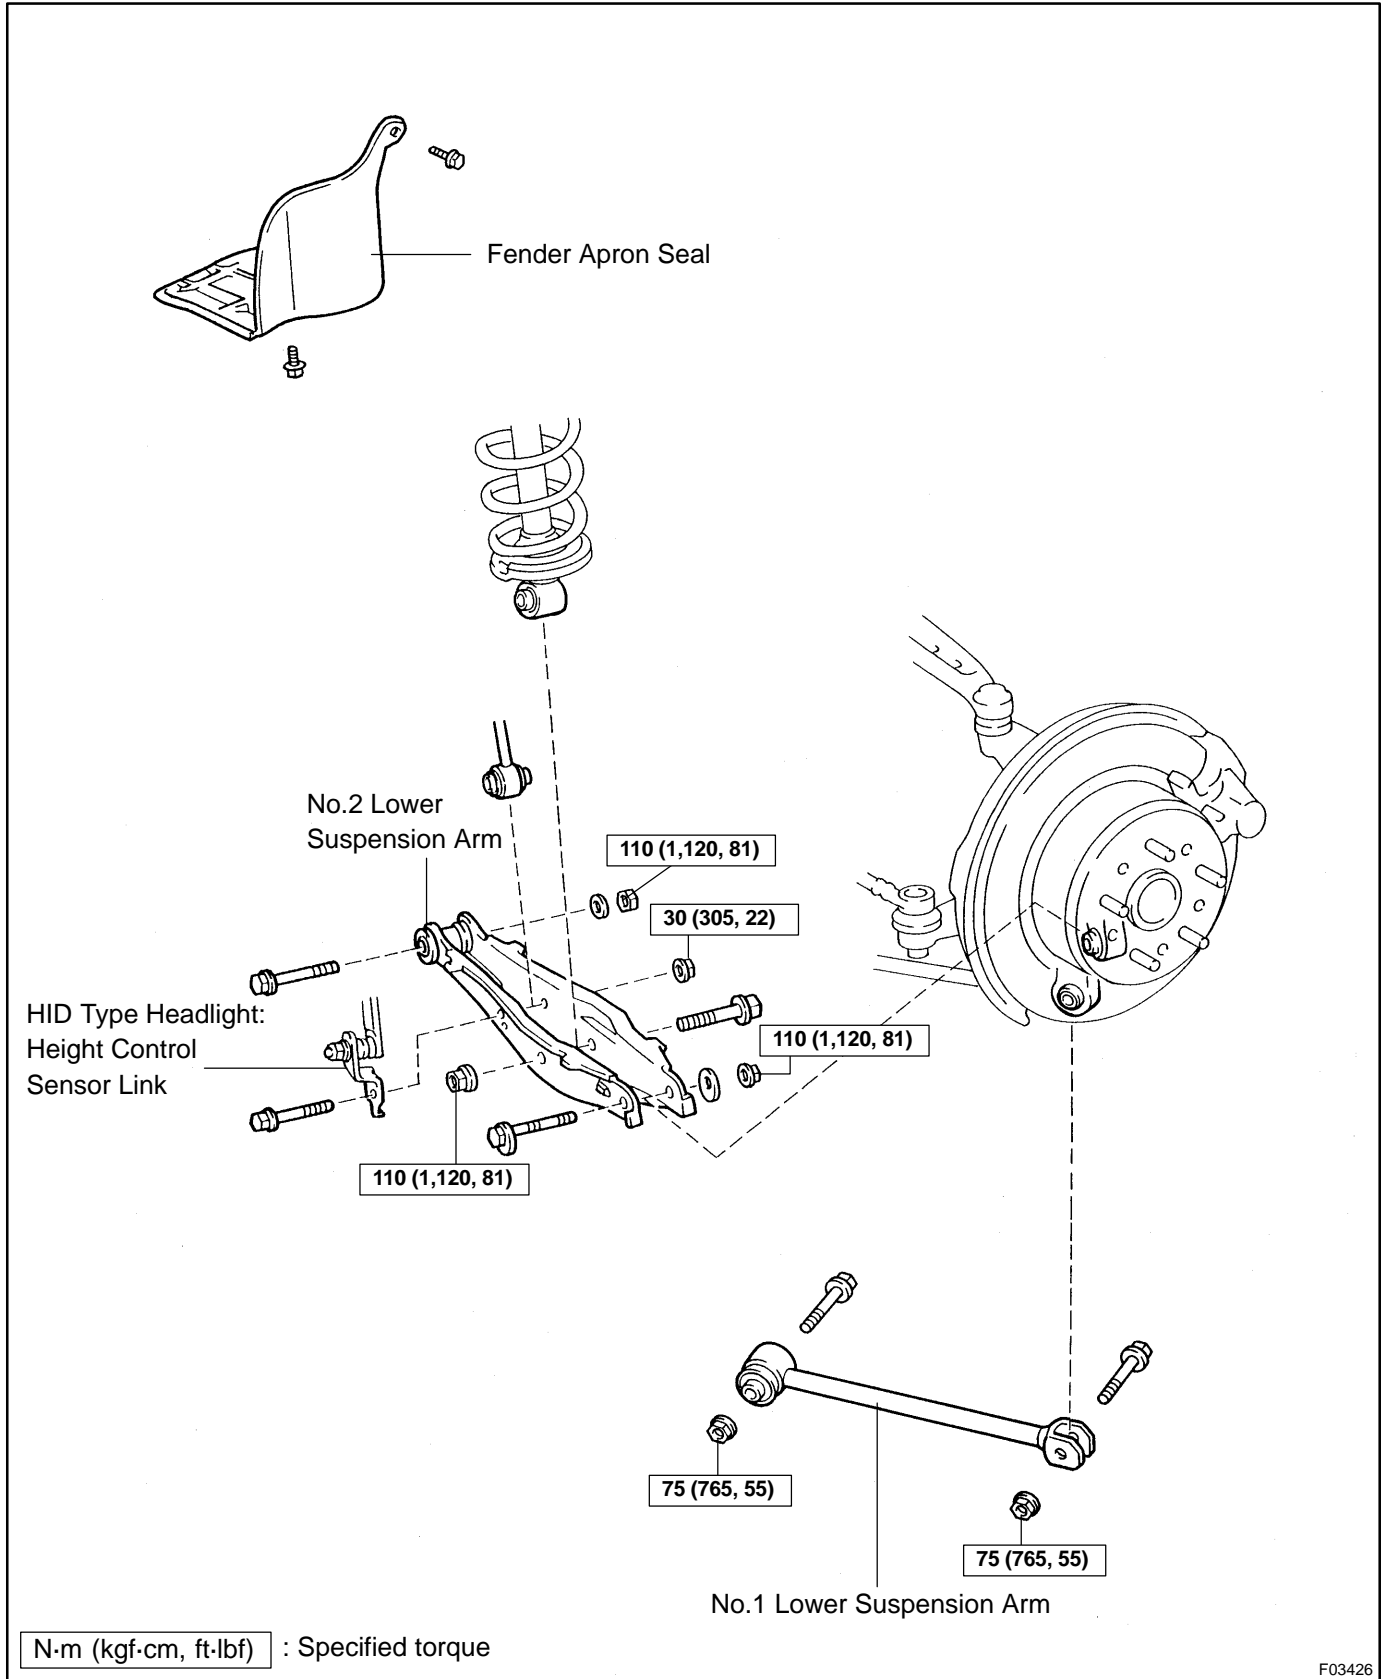

REAR LOWER SUSPENSION ARM COMPONENTS

SA0ST-01

F03426