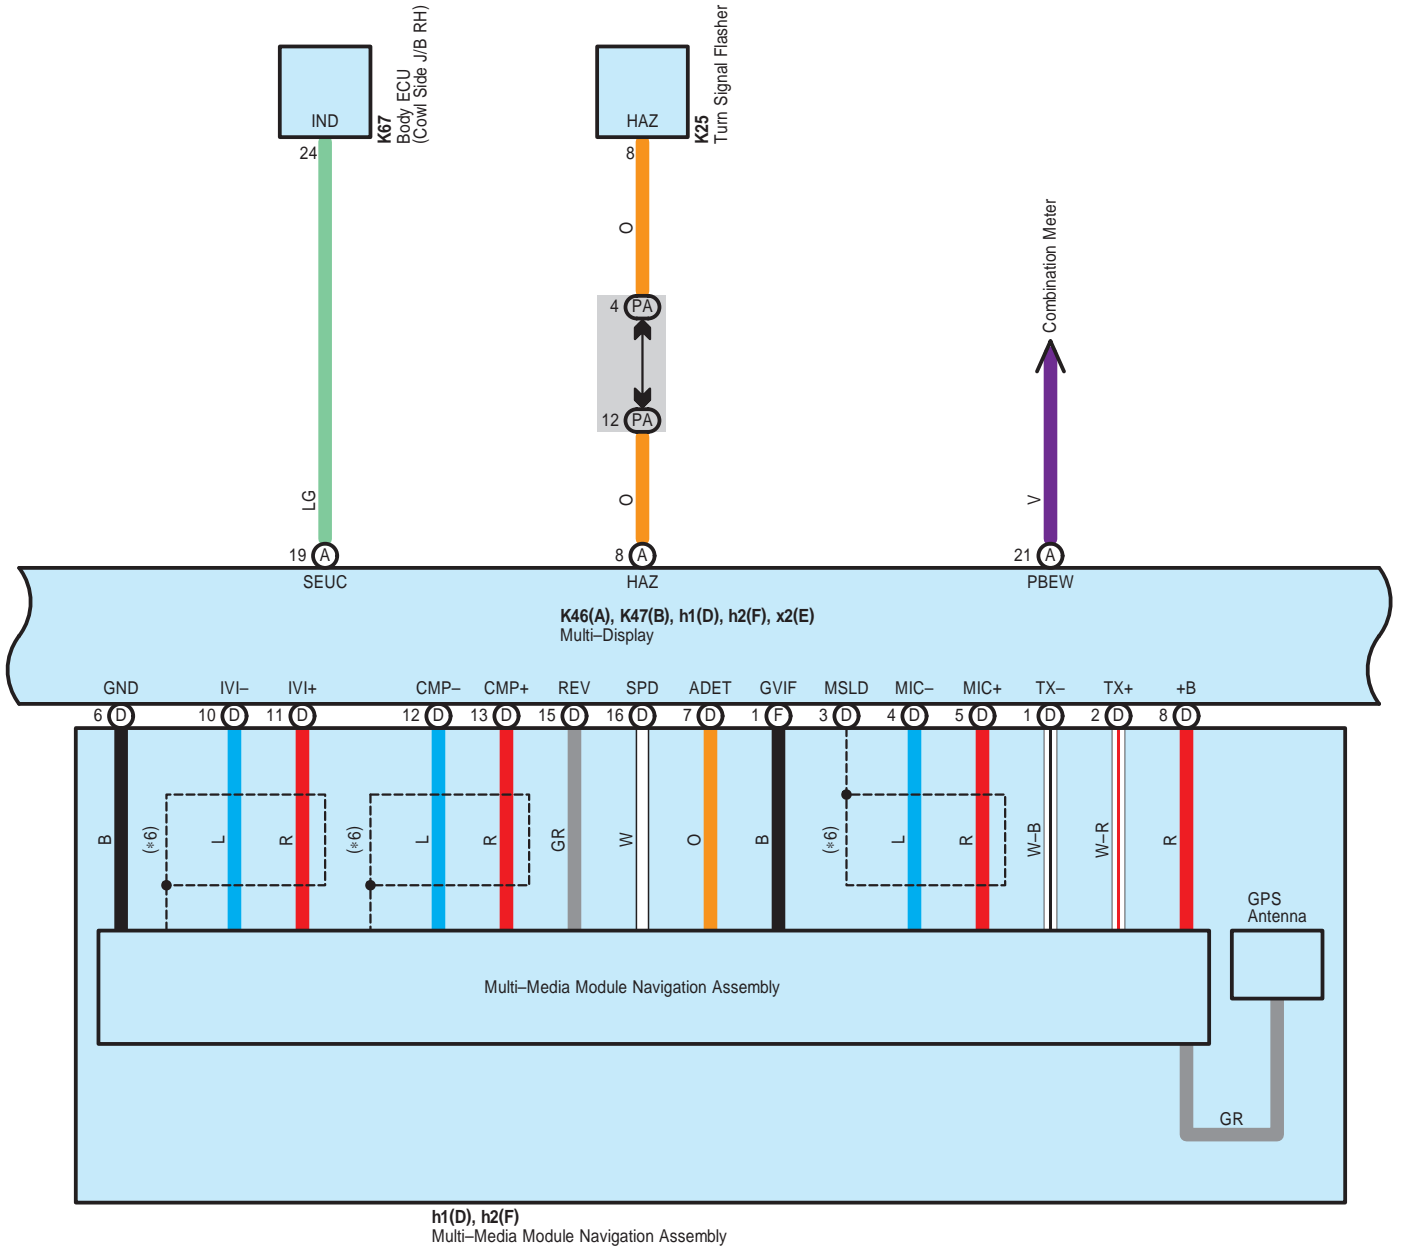

Audio System , LEXUS Navigation System , Multi Display , Parking Assist <Rear View Monitor>

- 4 : w/ LEXUS Link System (Mayday System)
- 5 : w/o LEXUS Link System (Mayday System)
- 6 : Shielded