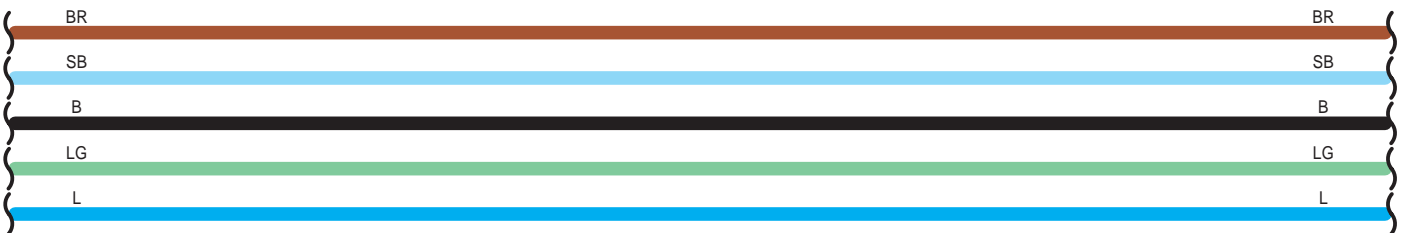

- * 4 : w/ LEXUS Link System (Mayday System)
- * 5 : w/o LEXUS Link System (Mayday System)
- * 6 : Shielded

A 6
White

A 10
Blue

A 13
Black

A 15
Gray

A 29
White

A 30
White

A 31
Black

A 32
Blue

A 33
Blue

A 44
Black

B 5
Black

E 7

White

E 8

White