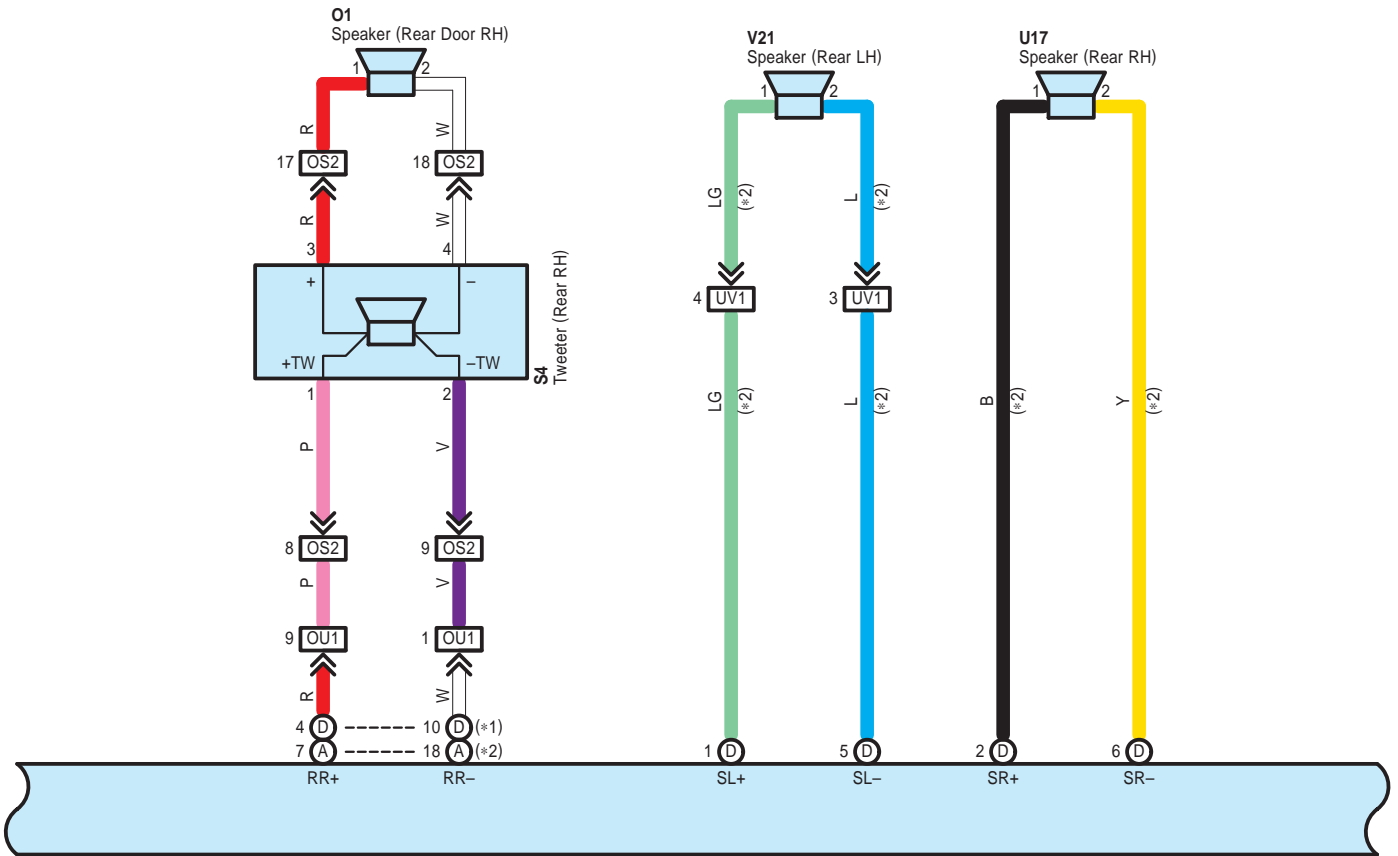

U29(C), U30(D), U31(A), U42(F), U44(G), w1(E)
Stereo Component Amplifier

Audio System , LEXUS Navigation System , Multi Display , Parking Assist <Rear View Monitor>

- * 1 : Except MARK LEVINSON
- * 2 : MARK LEVINSON
- * 3 : w/ DVD Changer
- * 4 : w/ LEXUS Link System (Mayday System)
- * 6 : Shielded