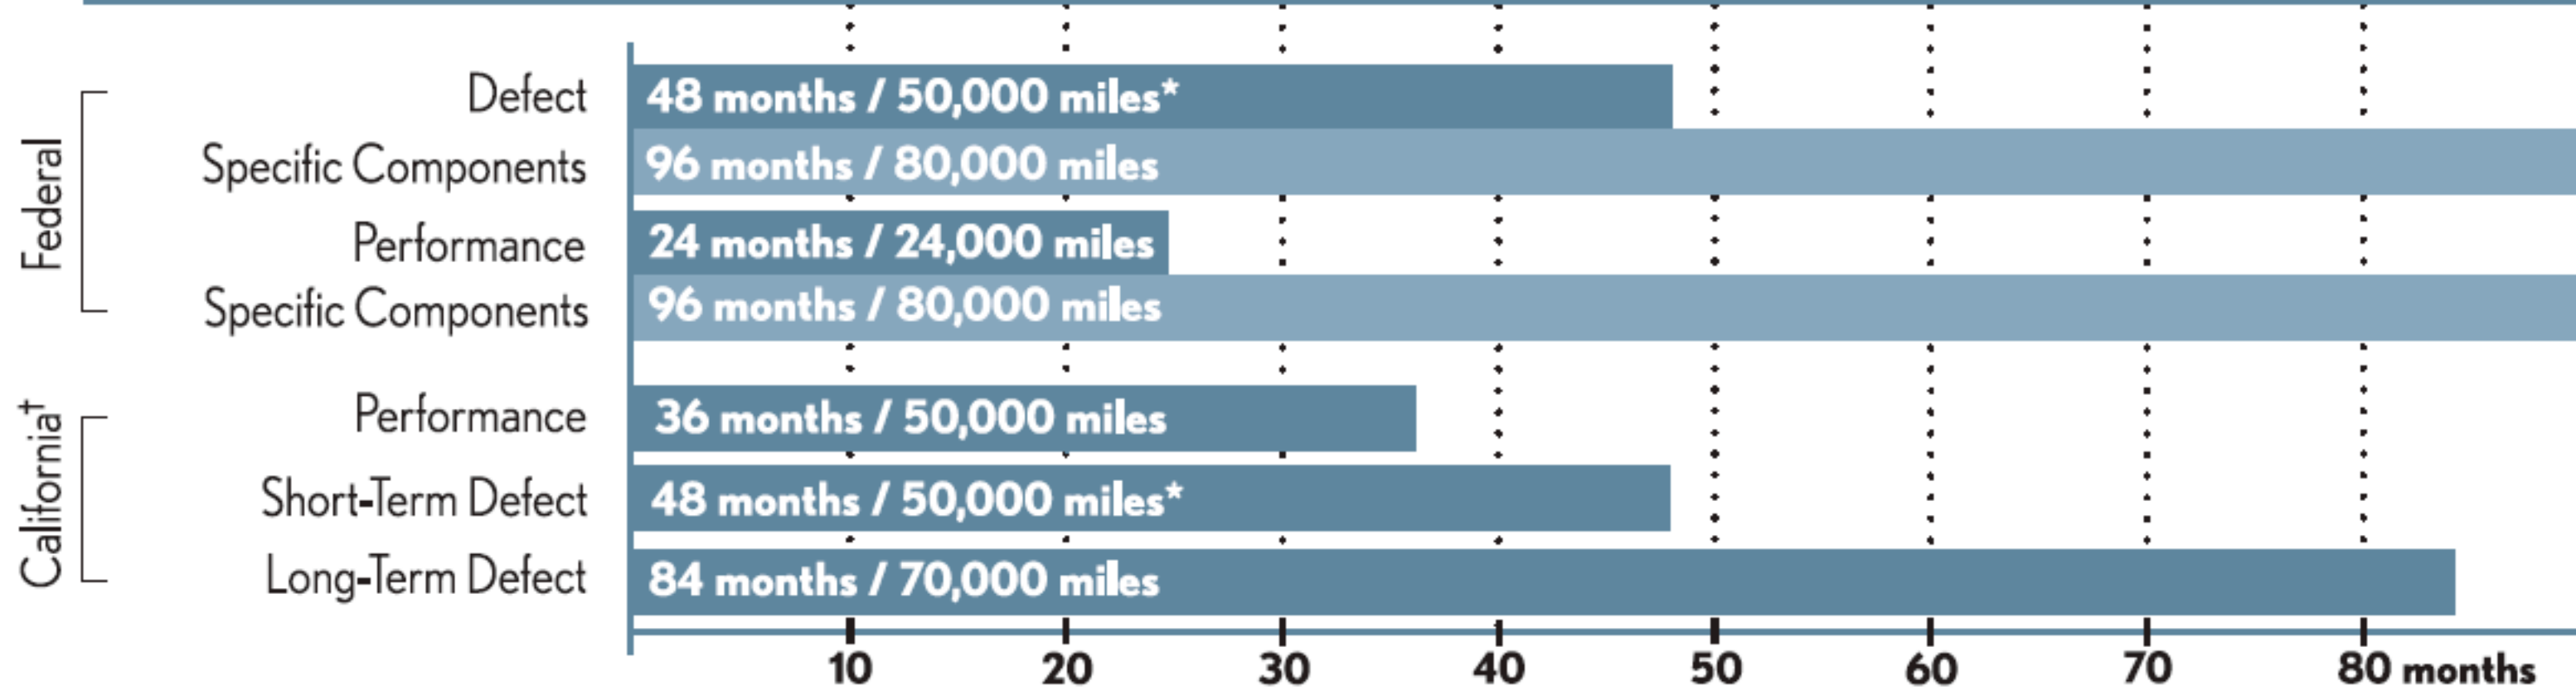

New Vehicle Limited Warranty

Emission Control Warranty

*Specific components may have longer coverage under terms of the Powertrain Warranty.

[†]Also applies to Connecticut, Maine, Massachusetts, Pennsylvania, Rhode Island and Vermont vehicles equipped with a California Certified Emission Control System. Vehicles covered by this warranty are also covered by the Federal Emission Control Warranty.