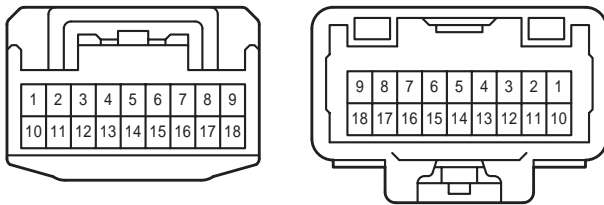

Remote Control Mirror

MQ2

White

MU1

White

MU2

White

MV1