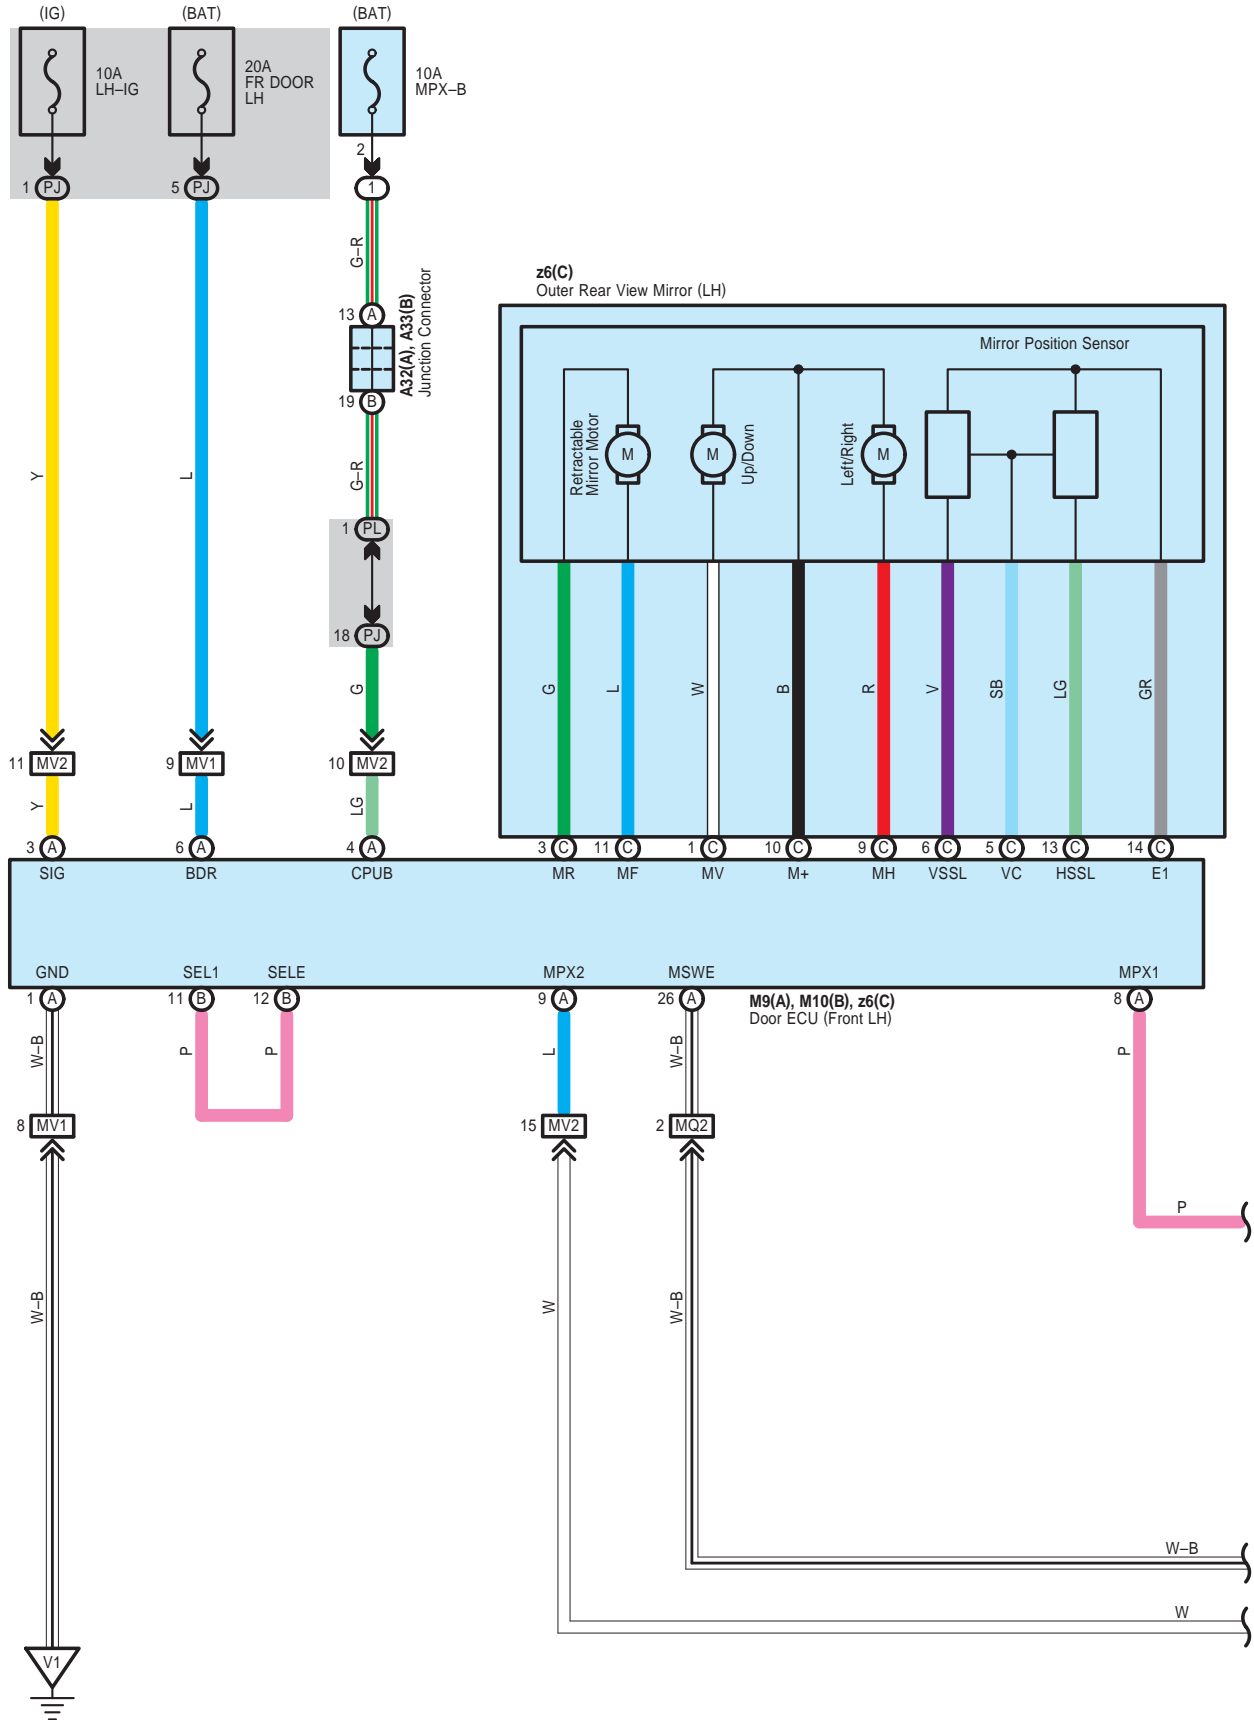

Remote Control Mirror

Remote Control Mirror

Remote Control Mirror

K66
Gateway ECU

z5(C)
Outer Rear View Mirror (RH)

Remote Control Mirror

Remote Control Mirror

Remote Control Mirror