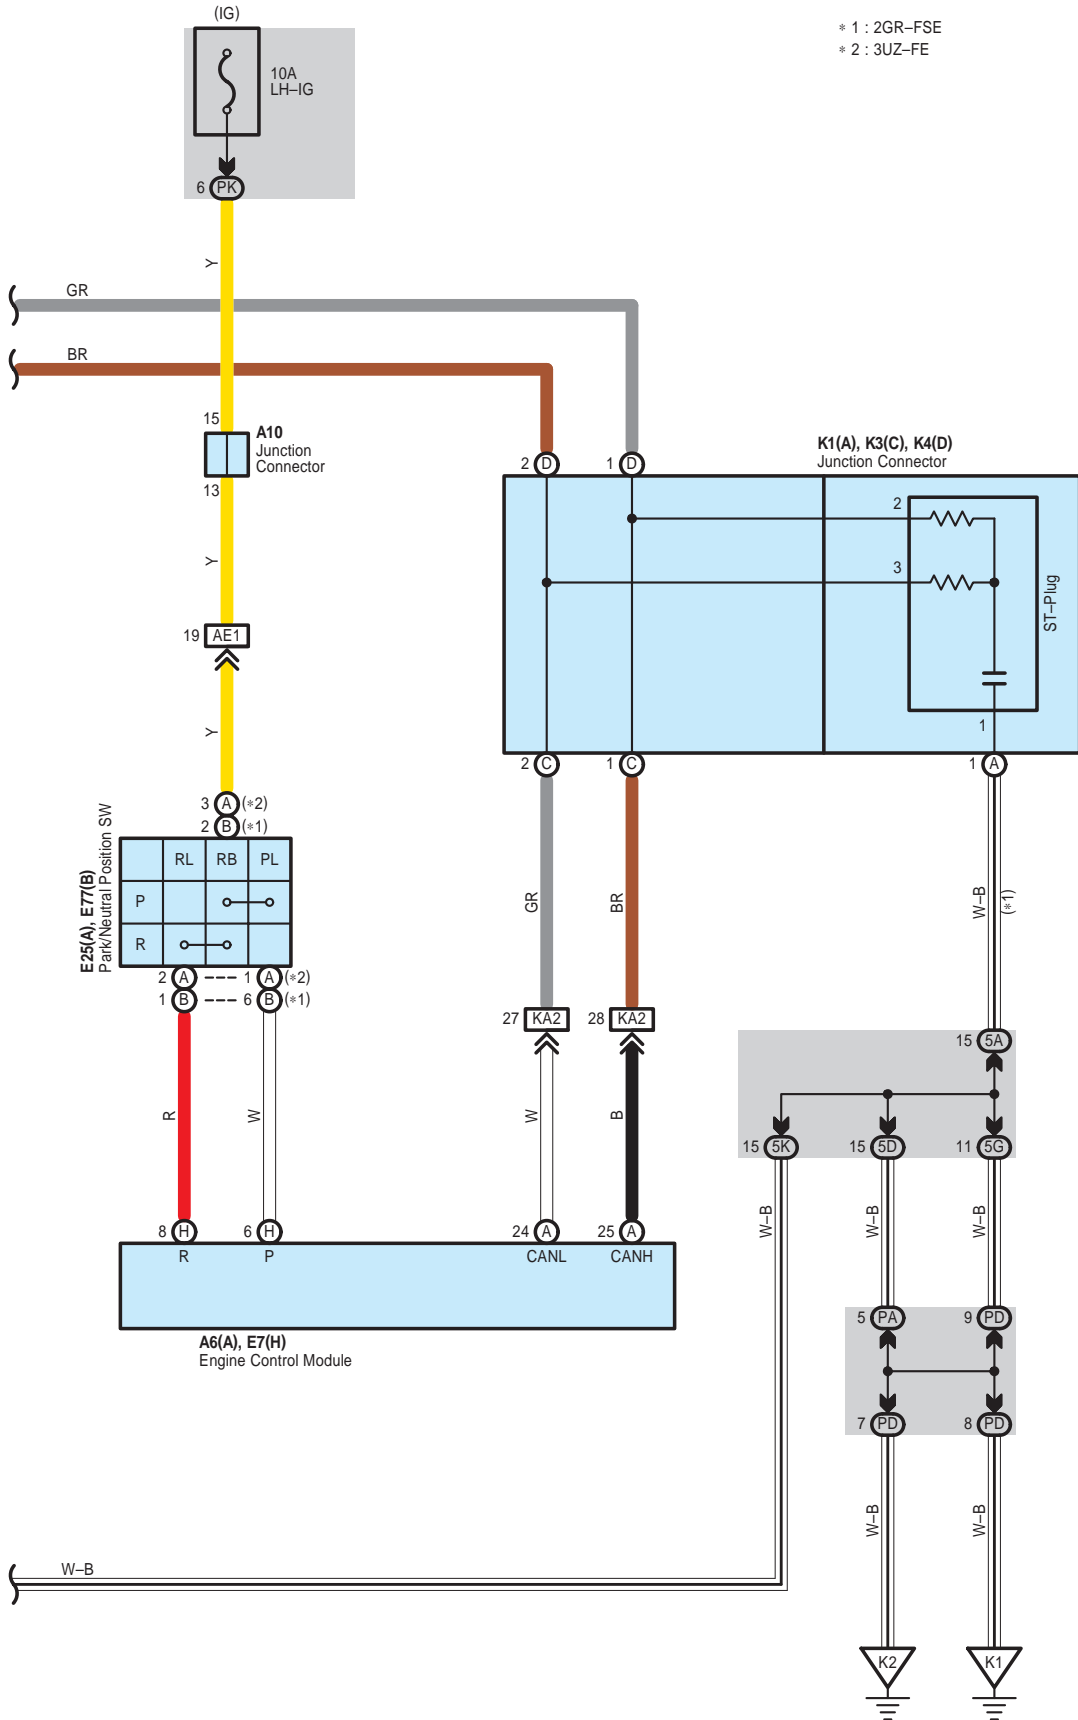

Remote Control Mirror

Remote Control Mirror

Remote Control Mirror

K66
Gateway ECU

z5(C)
Outer Rear View Mirror (RH)

Remote Control Mirror

Remote Control Mirror

Remote Control Mirror