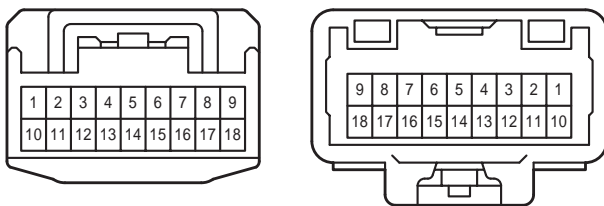

Remote Control Mirror

White

MU1

White

White

White

White

White

OV1

White

White