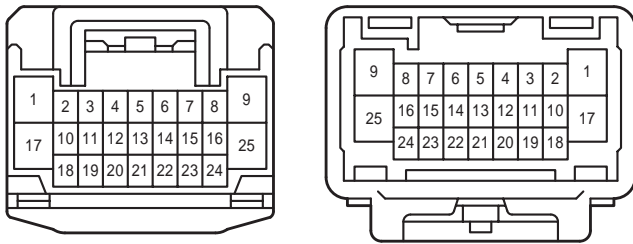

MU2

Remote Control Mirror

White

MU1