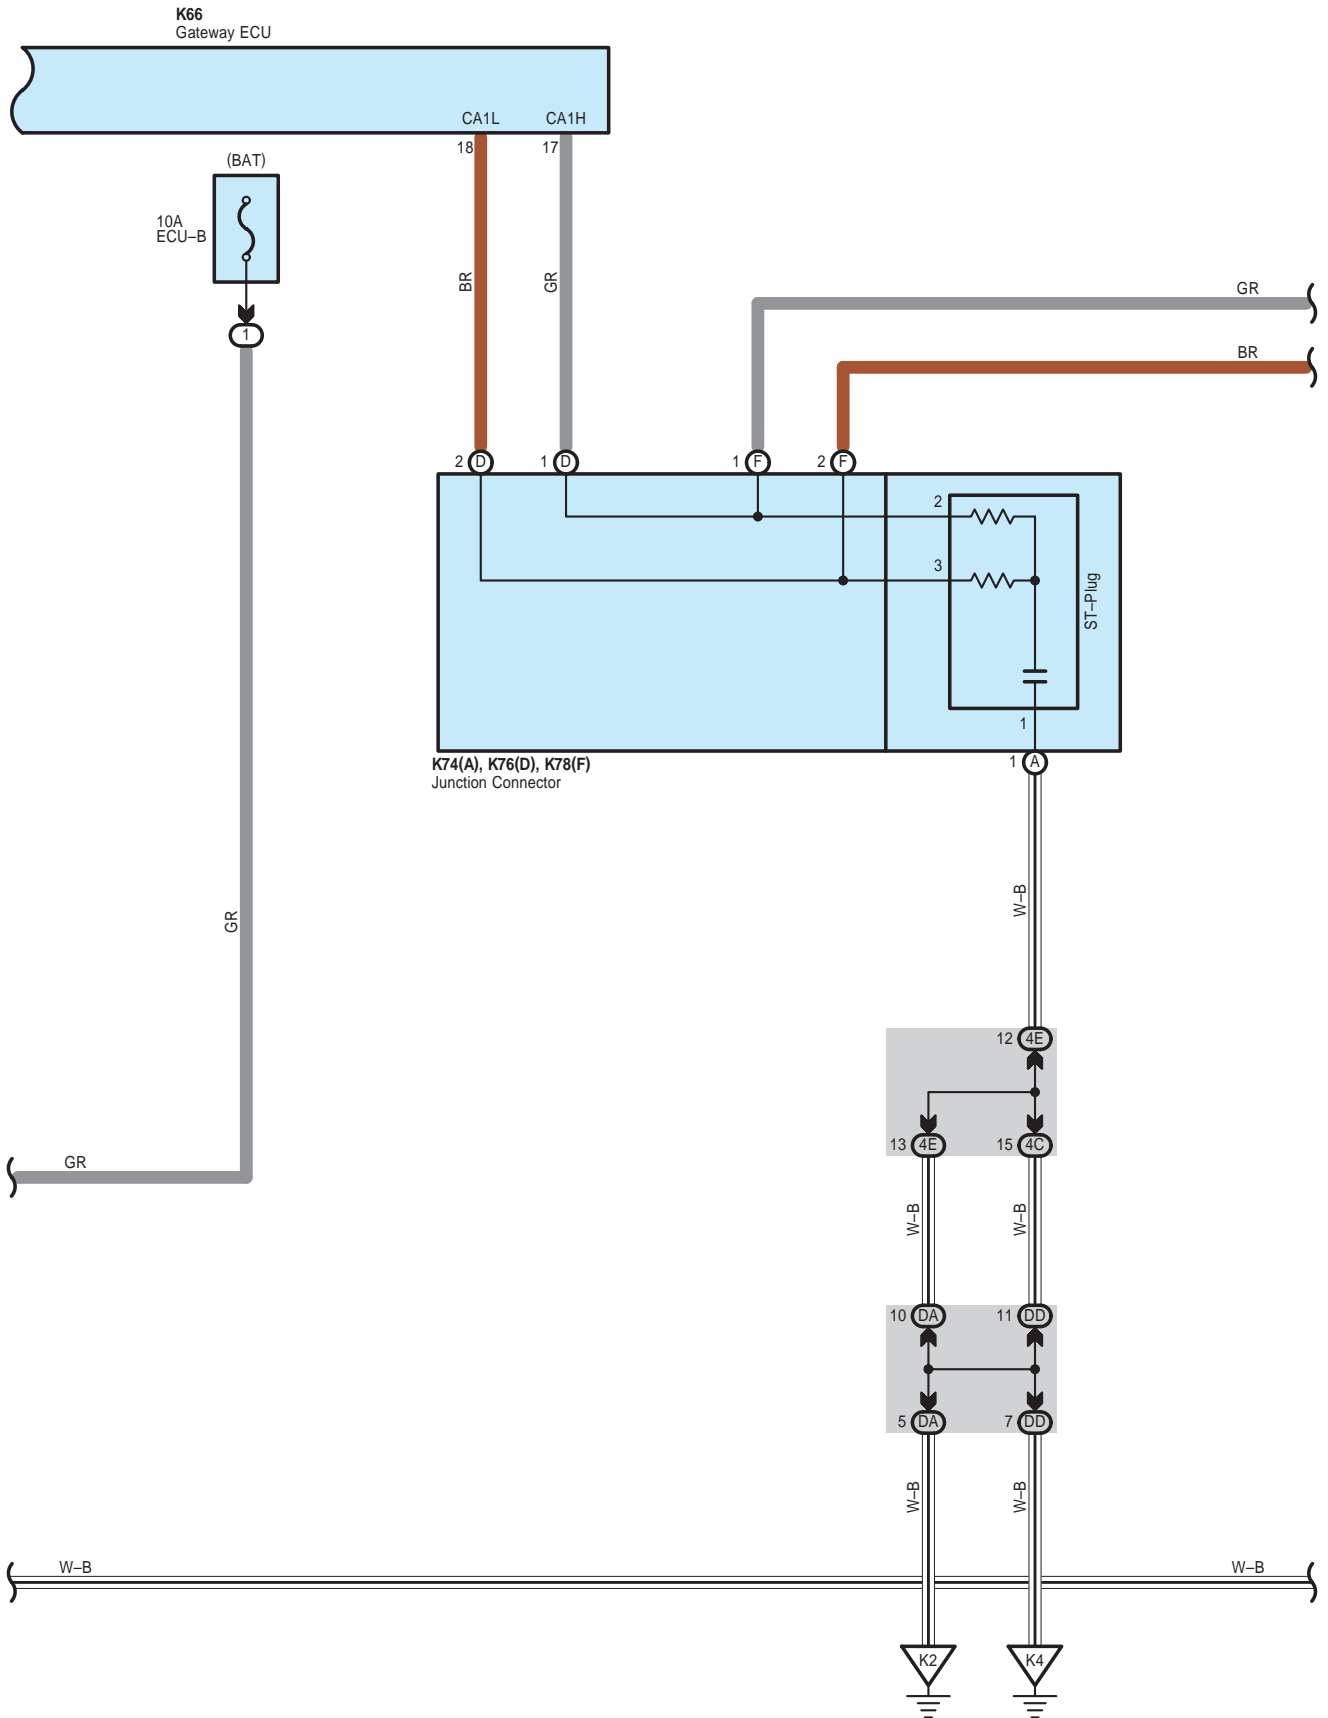

Remote Control Mirror

Remote Control Mirror

Remote Control Mirror

K66
Gateway ECU

z5(C)
Outer Rear View Mirror (RH)

Remote Control Mirror

Remote Control Mirror

Remote Control Mirror