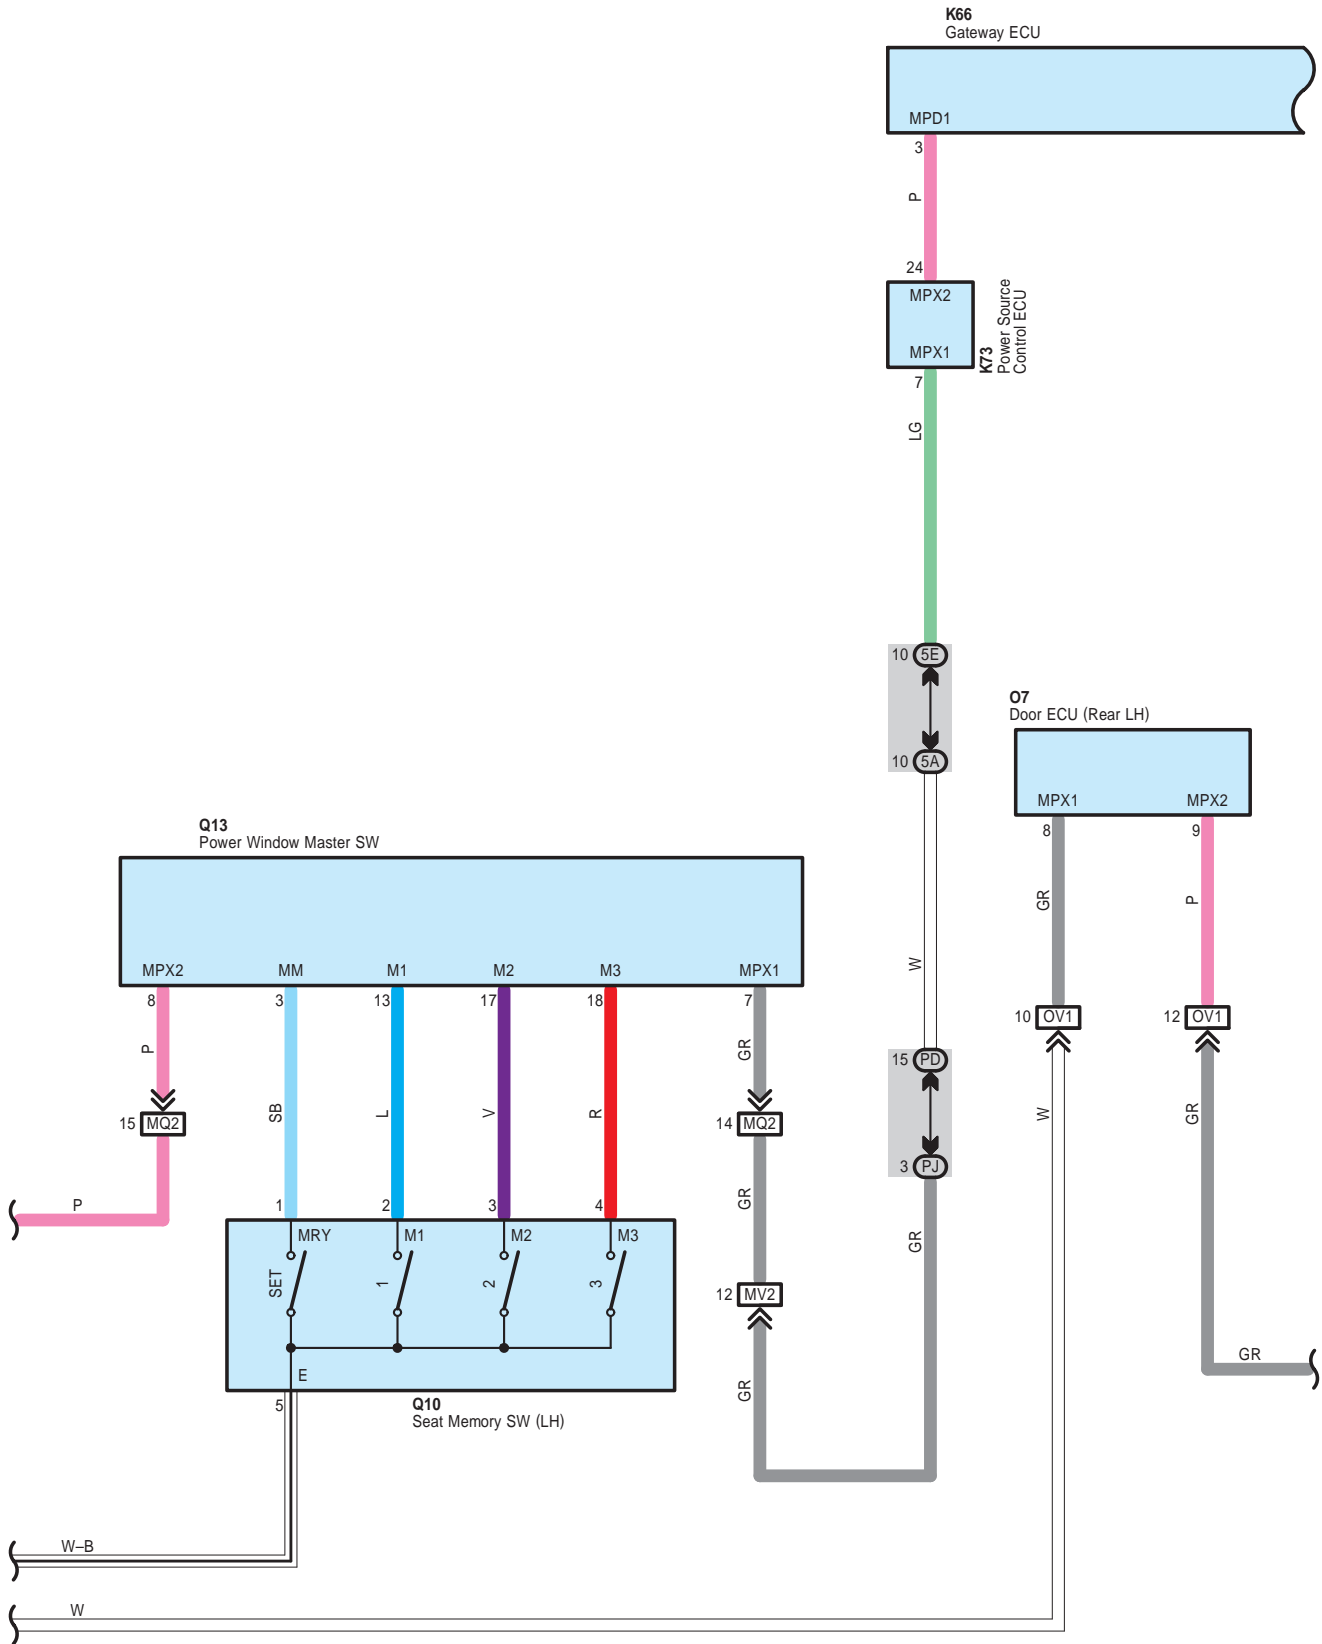

Remote Control Mirror

Remote Control Mirror

Remote Control Mirror

K66
Gateway ECU

z5(C)
Outer Rear View Mirror (RH)

Remote Control Mirror

Remote Control Mirror

Remote Control Mirror