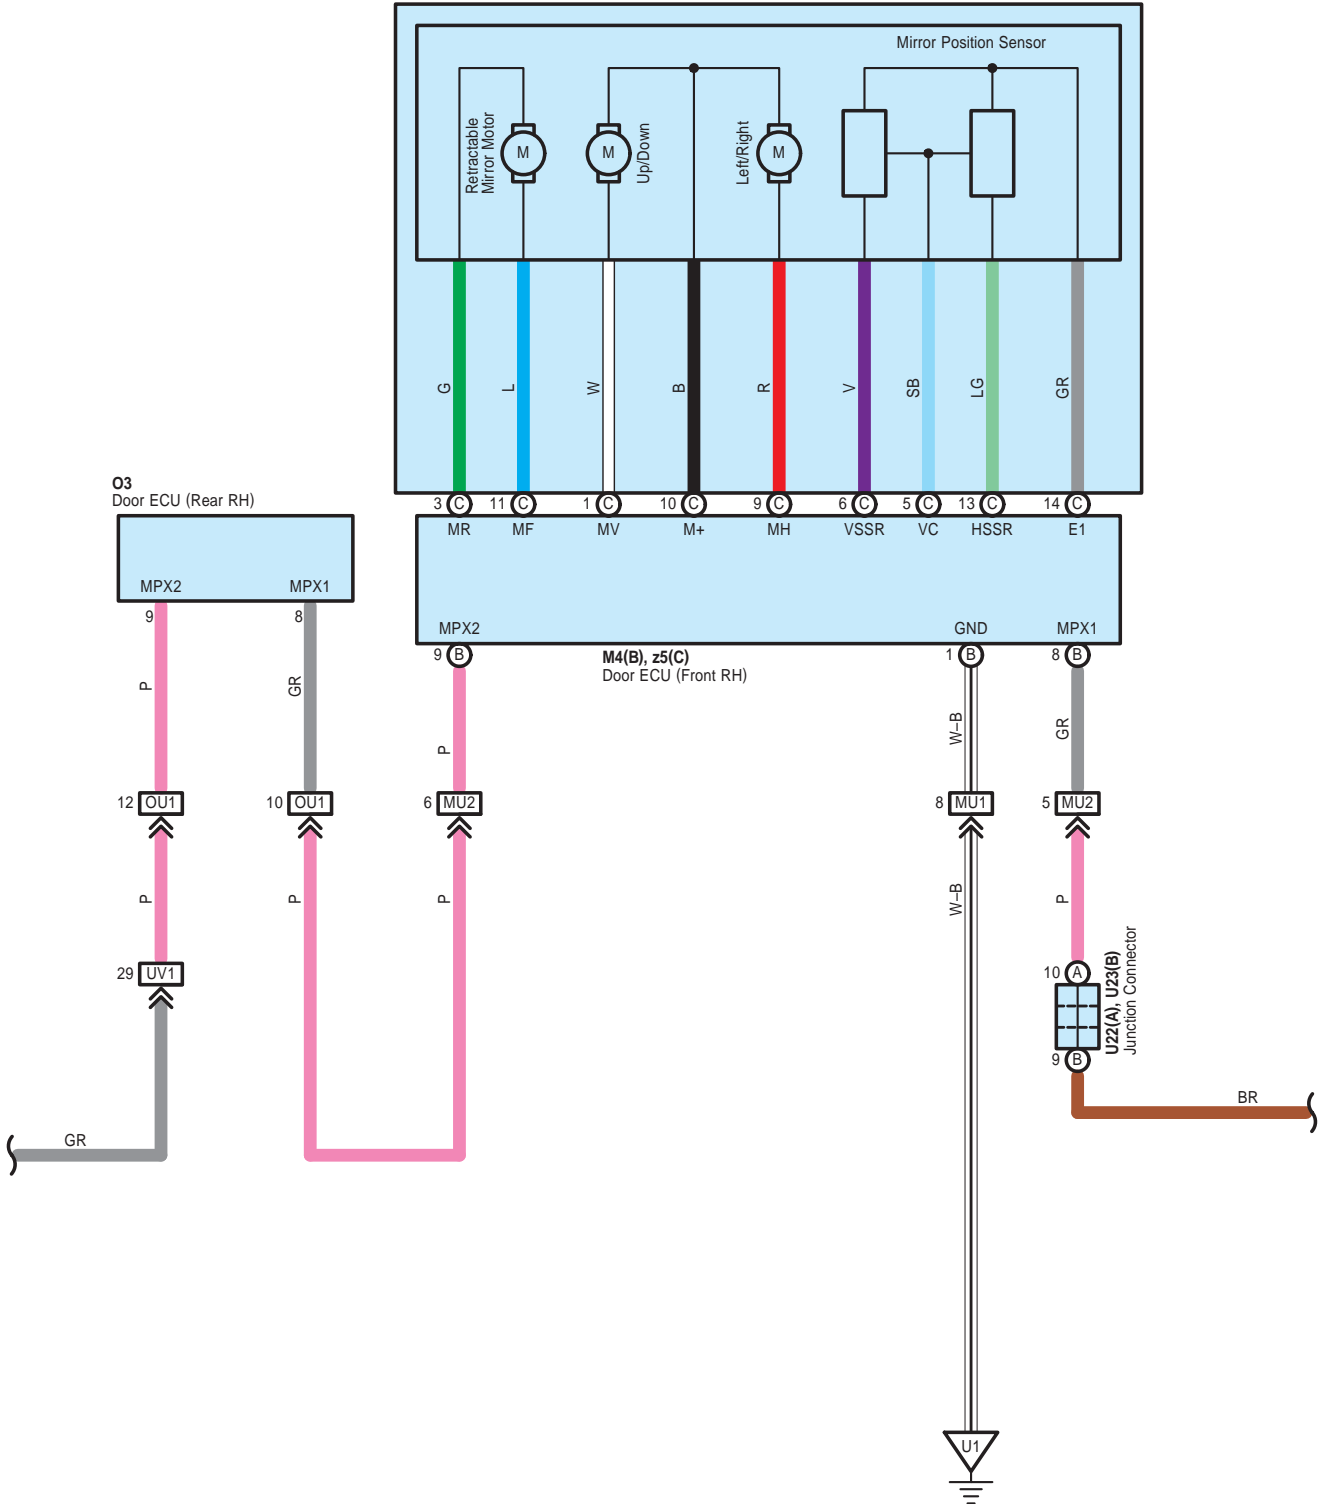

Remote Control Mirror

Remote Control Mirror

Remote Control Mirror

K66
Gateway ECU

z5(C)
Outer Rear View Mirror (RH)

Remote Control Mirror

Remote Control Mirror

Remote Control Mirror