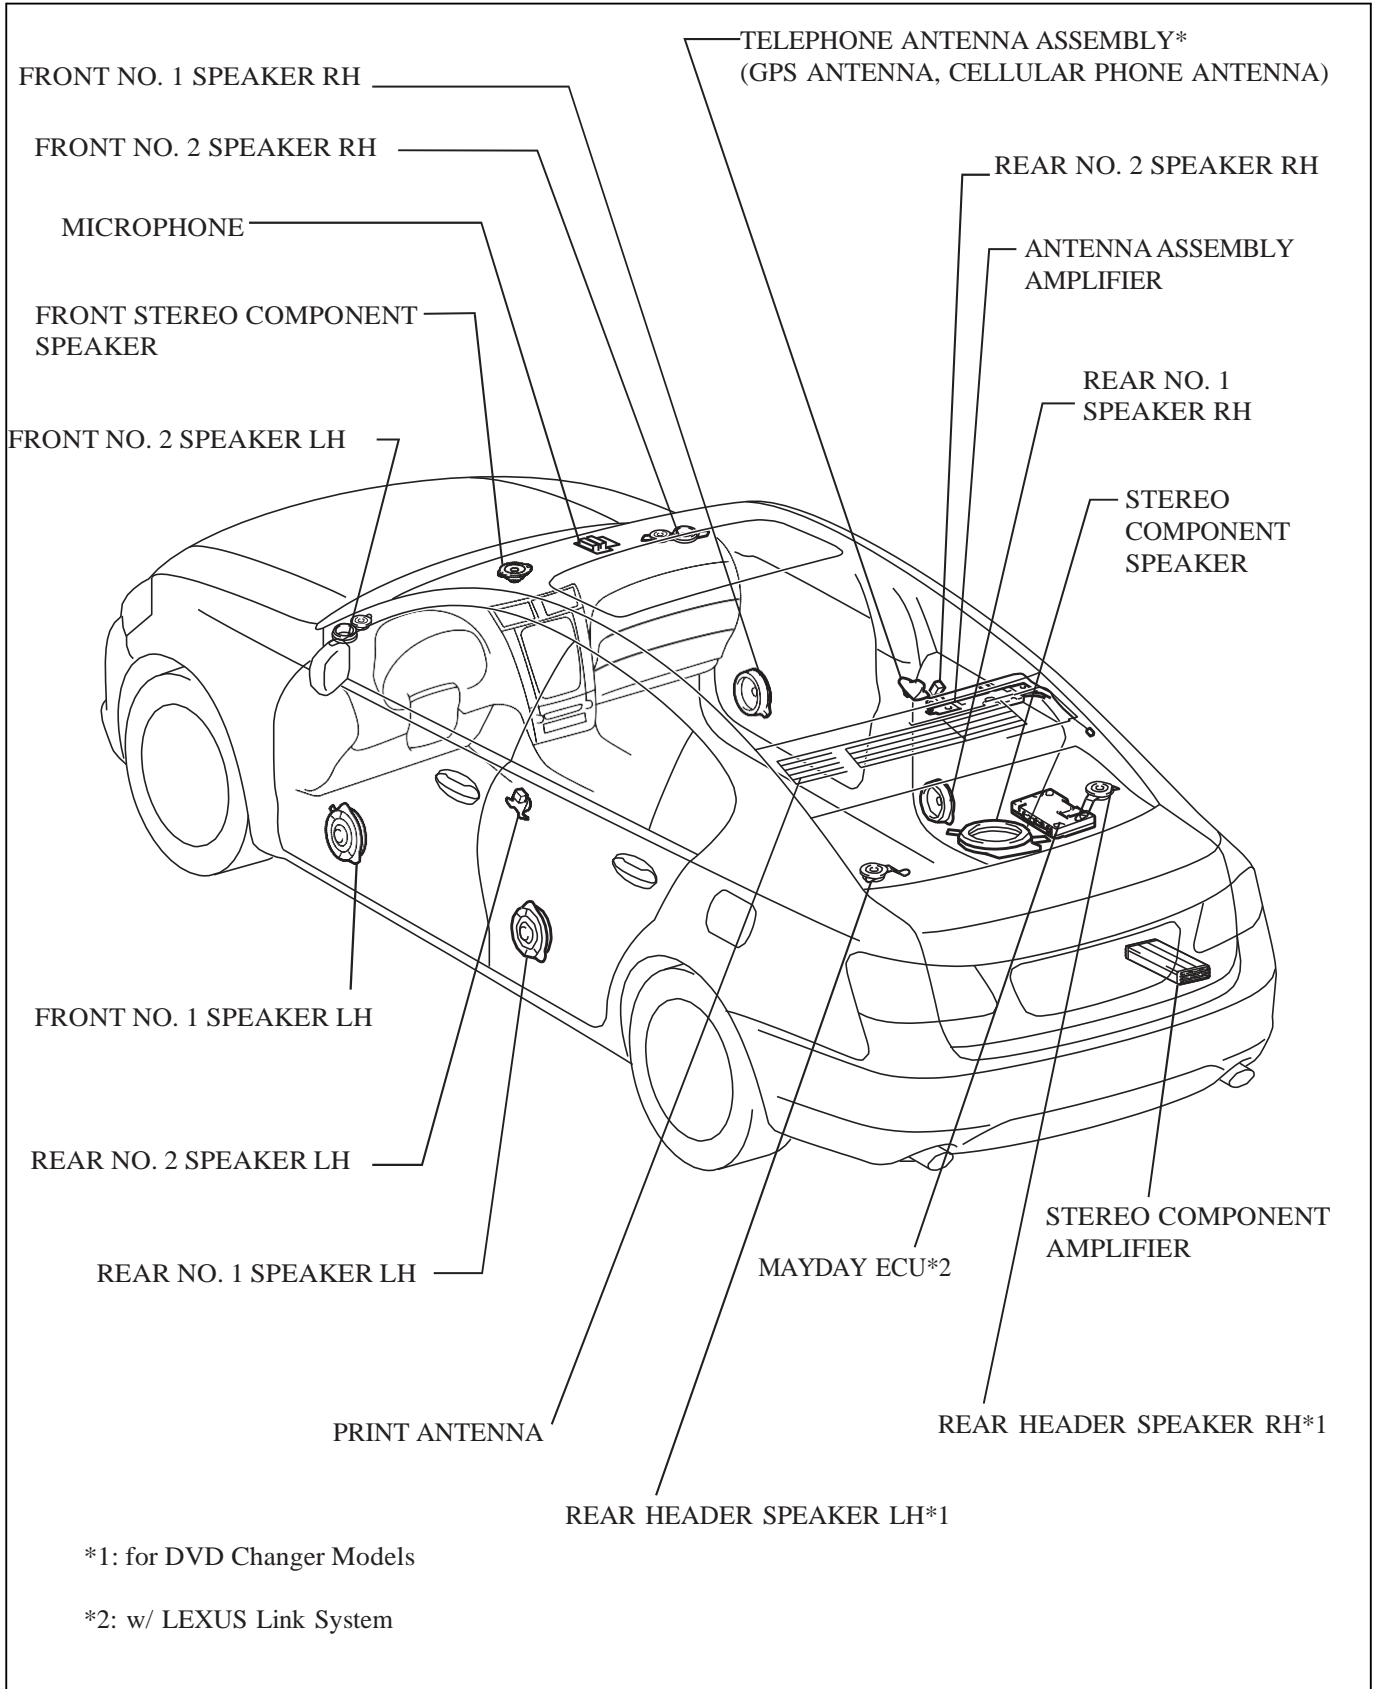

LEXUS GS 3<sup>RD</sup> GEN - PREMIUM AUDIO SYSTEM

<b>Speaker</b>	<b>Part Number</b>	<b>Specs</b>
<b>Center Channel:</b> (1) 2.5" metal cone midrange center channel speaker within instrument panel	86160-0WC50	center speaker front -> 8 ohm 25 watt
<b>Three-way, Biamped Left and Right Channels:</b> (2) 6.5" woofers in front doors	86160-0WB10	front woofer -> 8 ohm 25watt
(2) 2.5" metal cone midranges in instrument panel (2) 1.0" titanium tweeters in instrument panel (Included)	86160-0WC00 RH / 86160-0WC10 LH	Front mid -> 8 ohm 25watt Front tweeter -> 8 ohm 20 watt
<b>Side Channels:</b> (2) 6.5" woofers in rear doors	86160-0WB10	Rear -> 8 ohm 25watt
(2) 1.0" tweeters in rear doors	86160-0WC20 RH / 86160-0WC30 LH	Rear tweeter -> 8 ohm 20 watt
<b>Left and Right Surround Channels:</b> (2) 2.5" metal cone midranges on rear deck	86160-0WC60 RH / 86160-0WC70 LH	Sattelite -> 8 ohm 25 watt
<b>Subwoofer:</b> (1) 10" cast basket subwoofer on rear deck	86160-0WC40	Subwoofer -> 8 ohm 40 watt