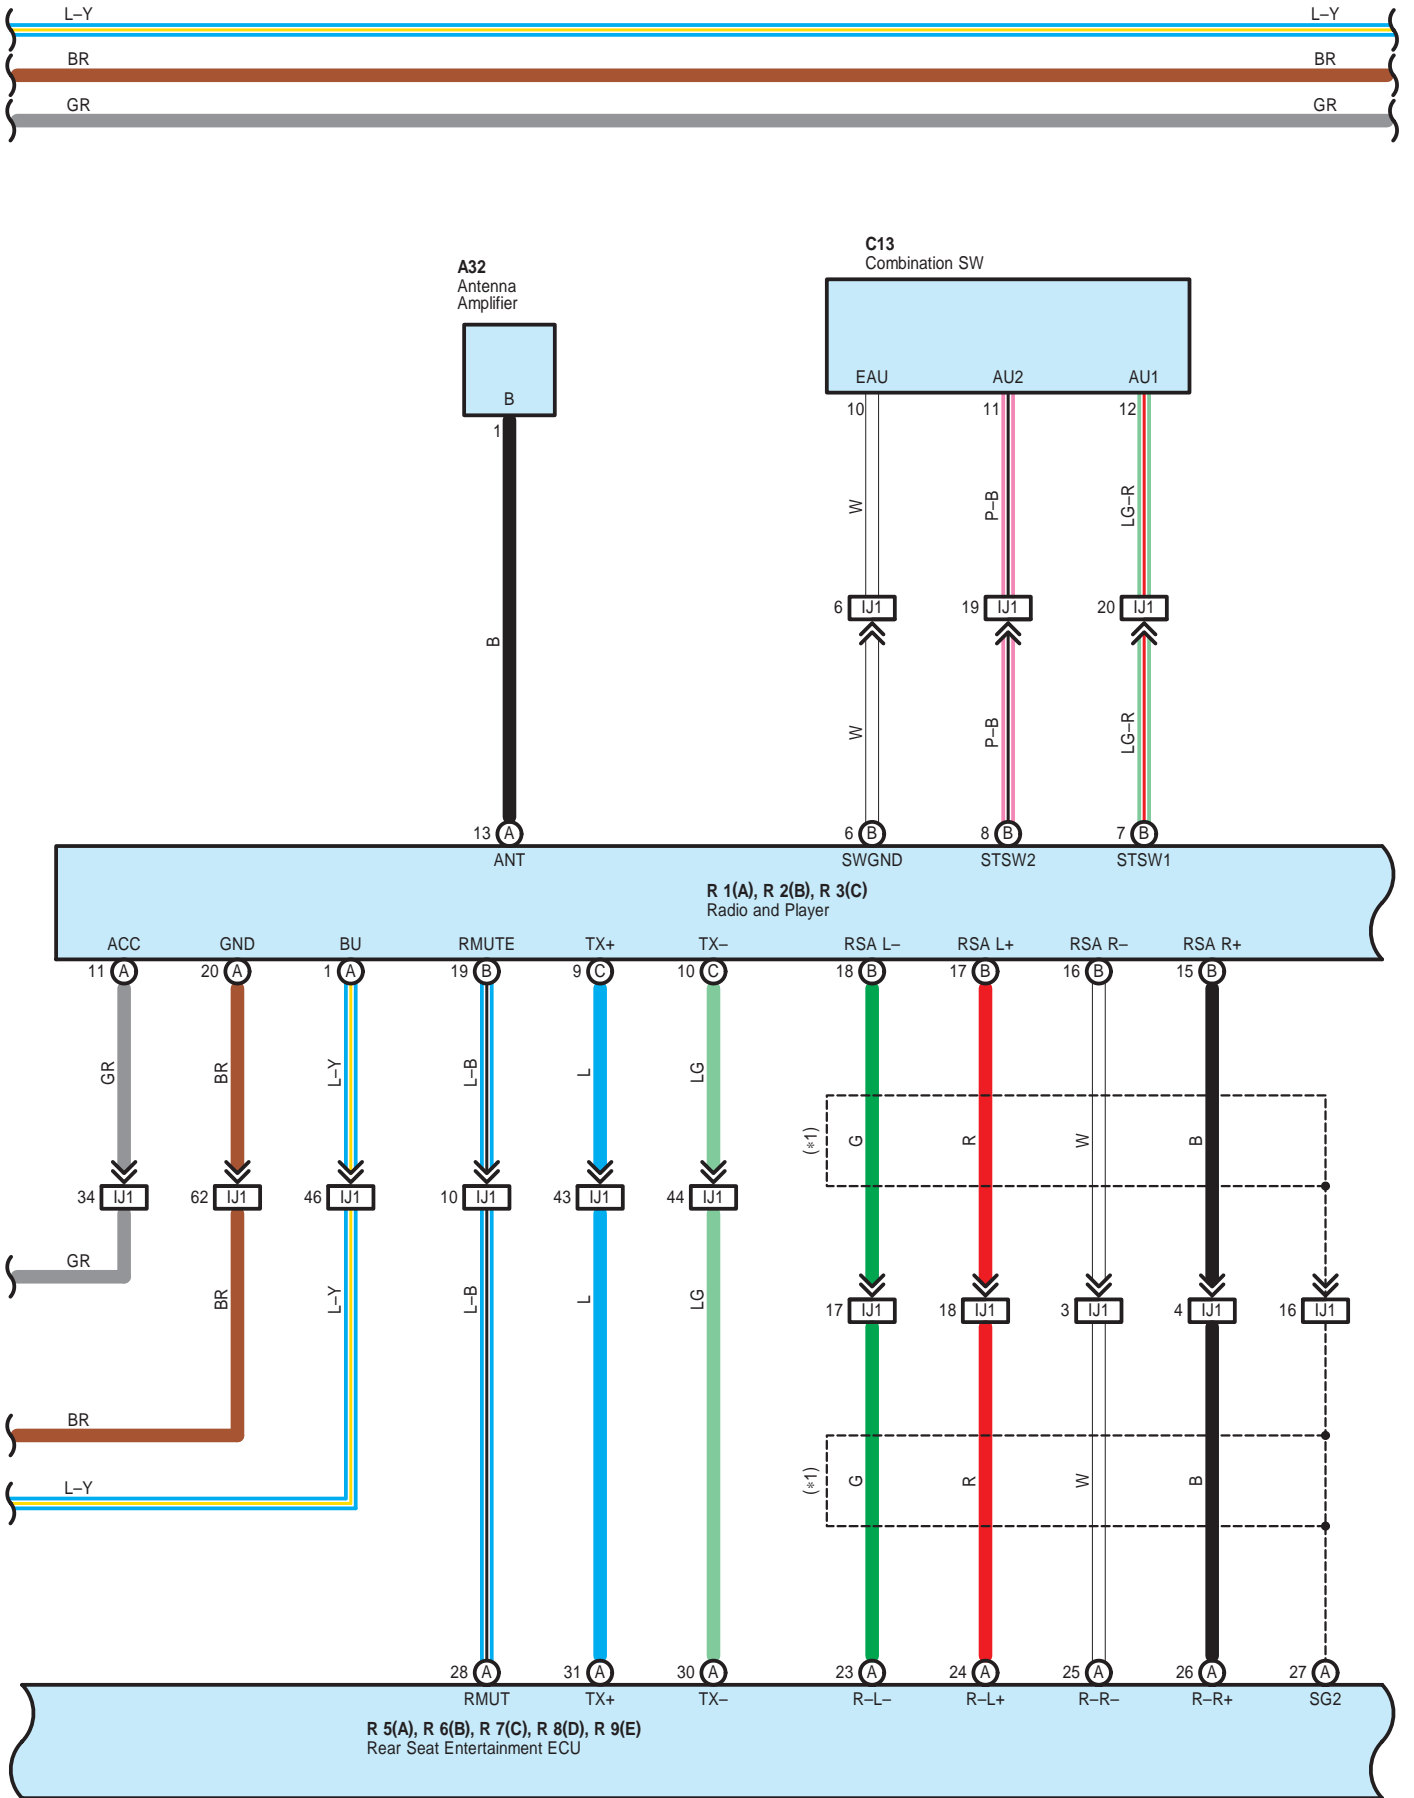

Audio System <w/ Rear Seat Entertainment System>