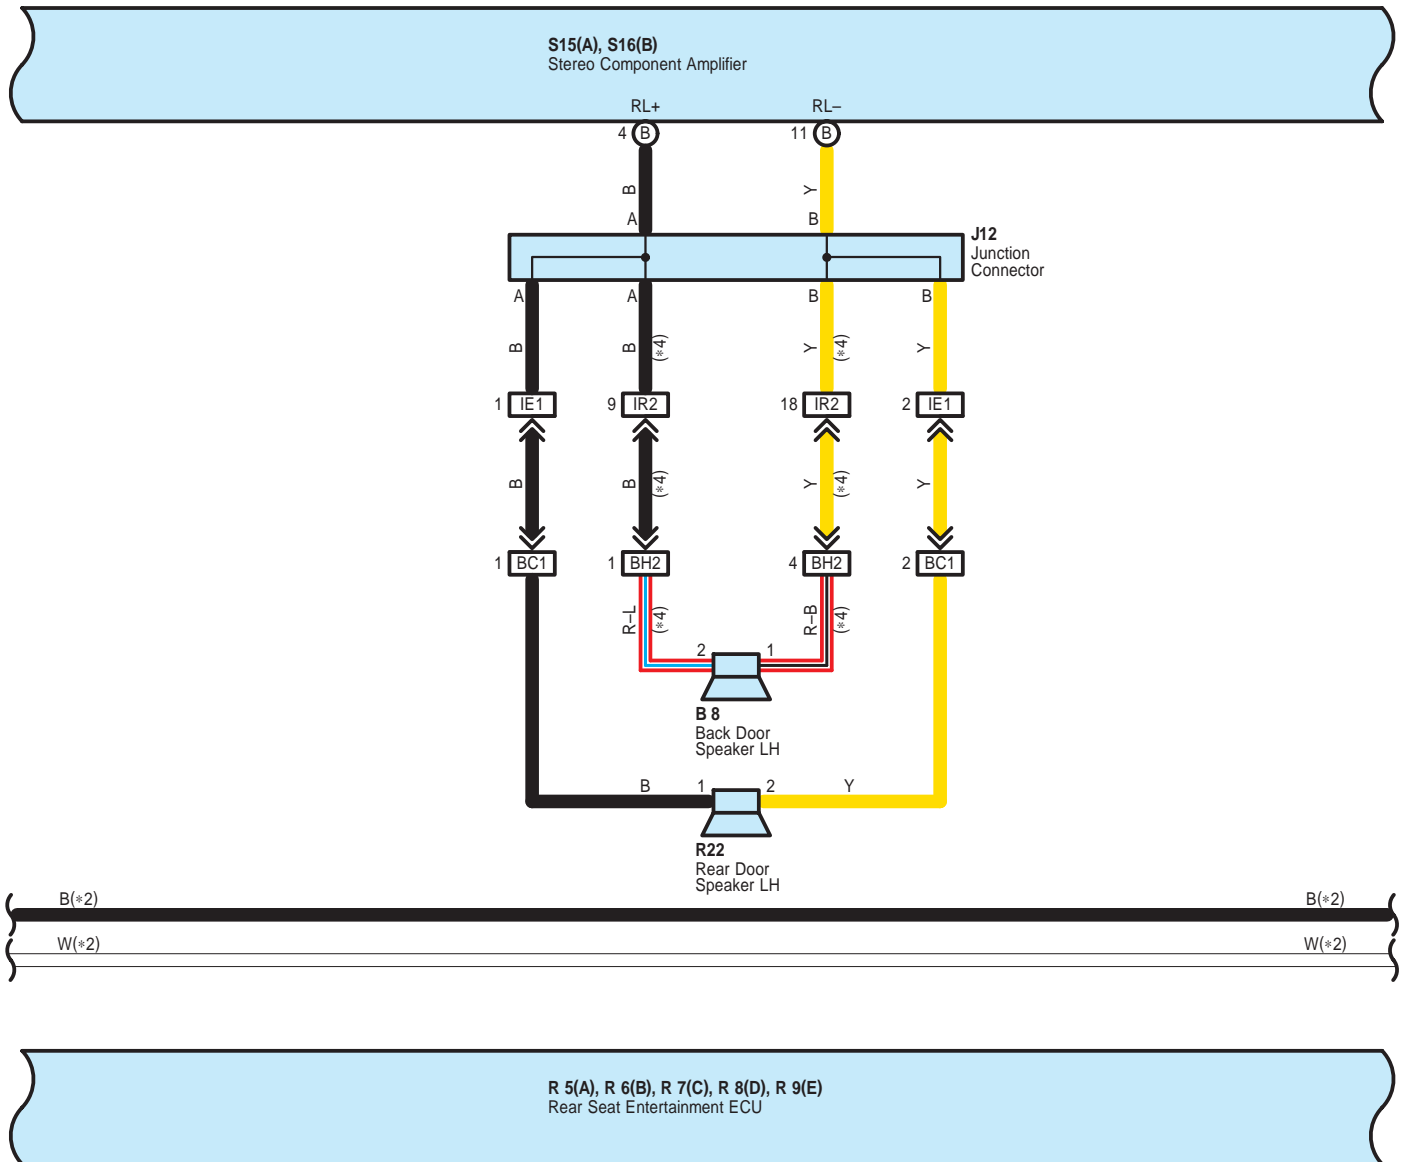

* 2 : w/ LEXUS Navigation System
* 4 : 12 Speaker
* 7 : w/o LEXUS Navigation System