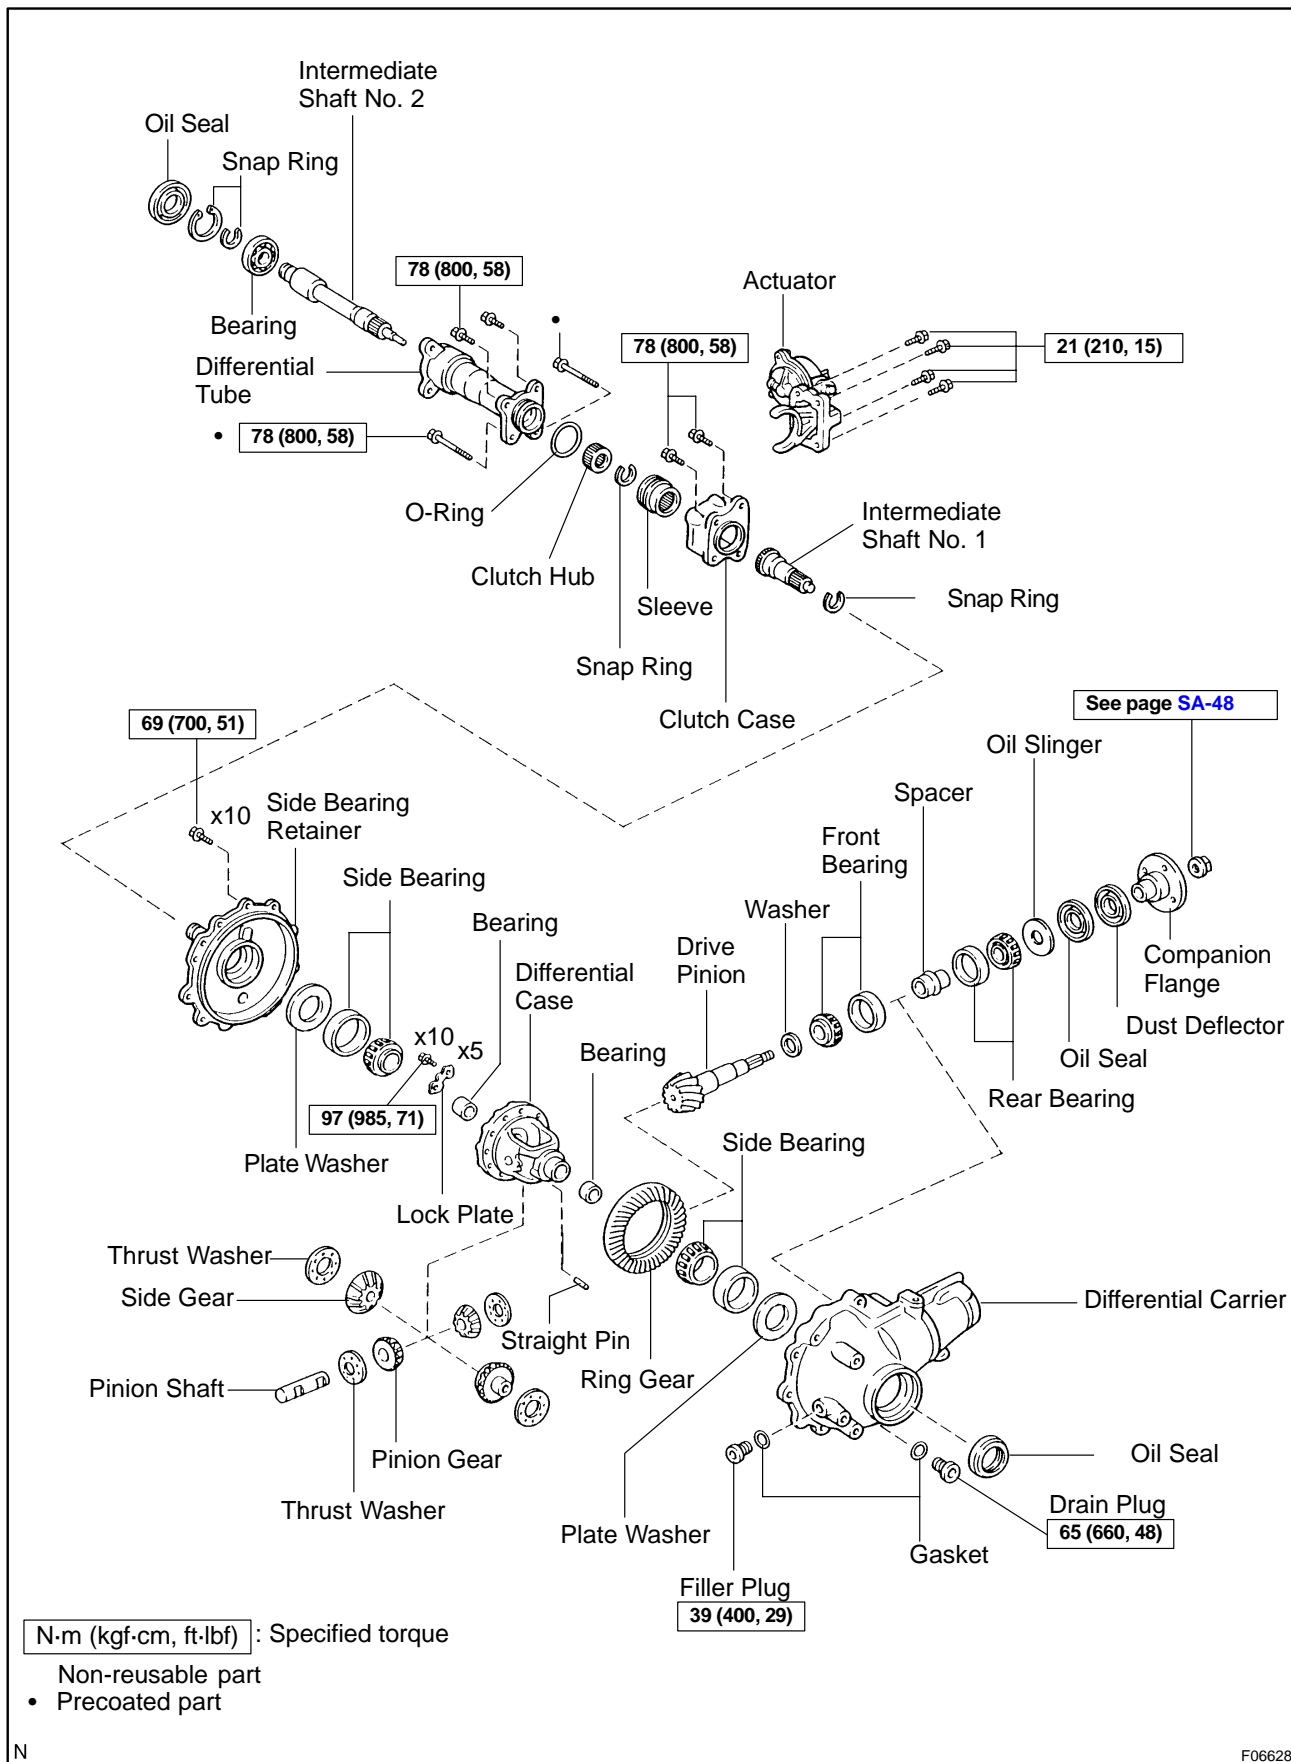

SUSPENSION AND AXLE - FRONT DIFFERENTIAL CARRIER

N

F06628