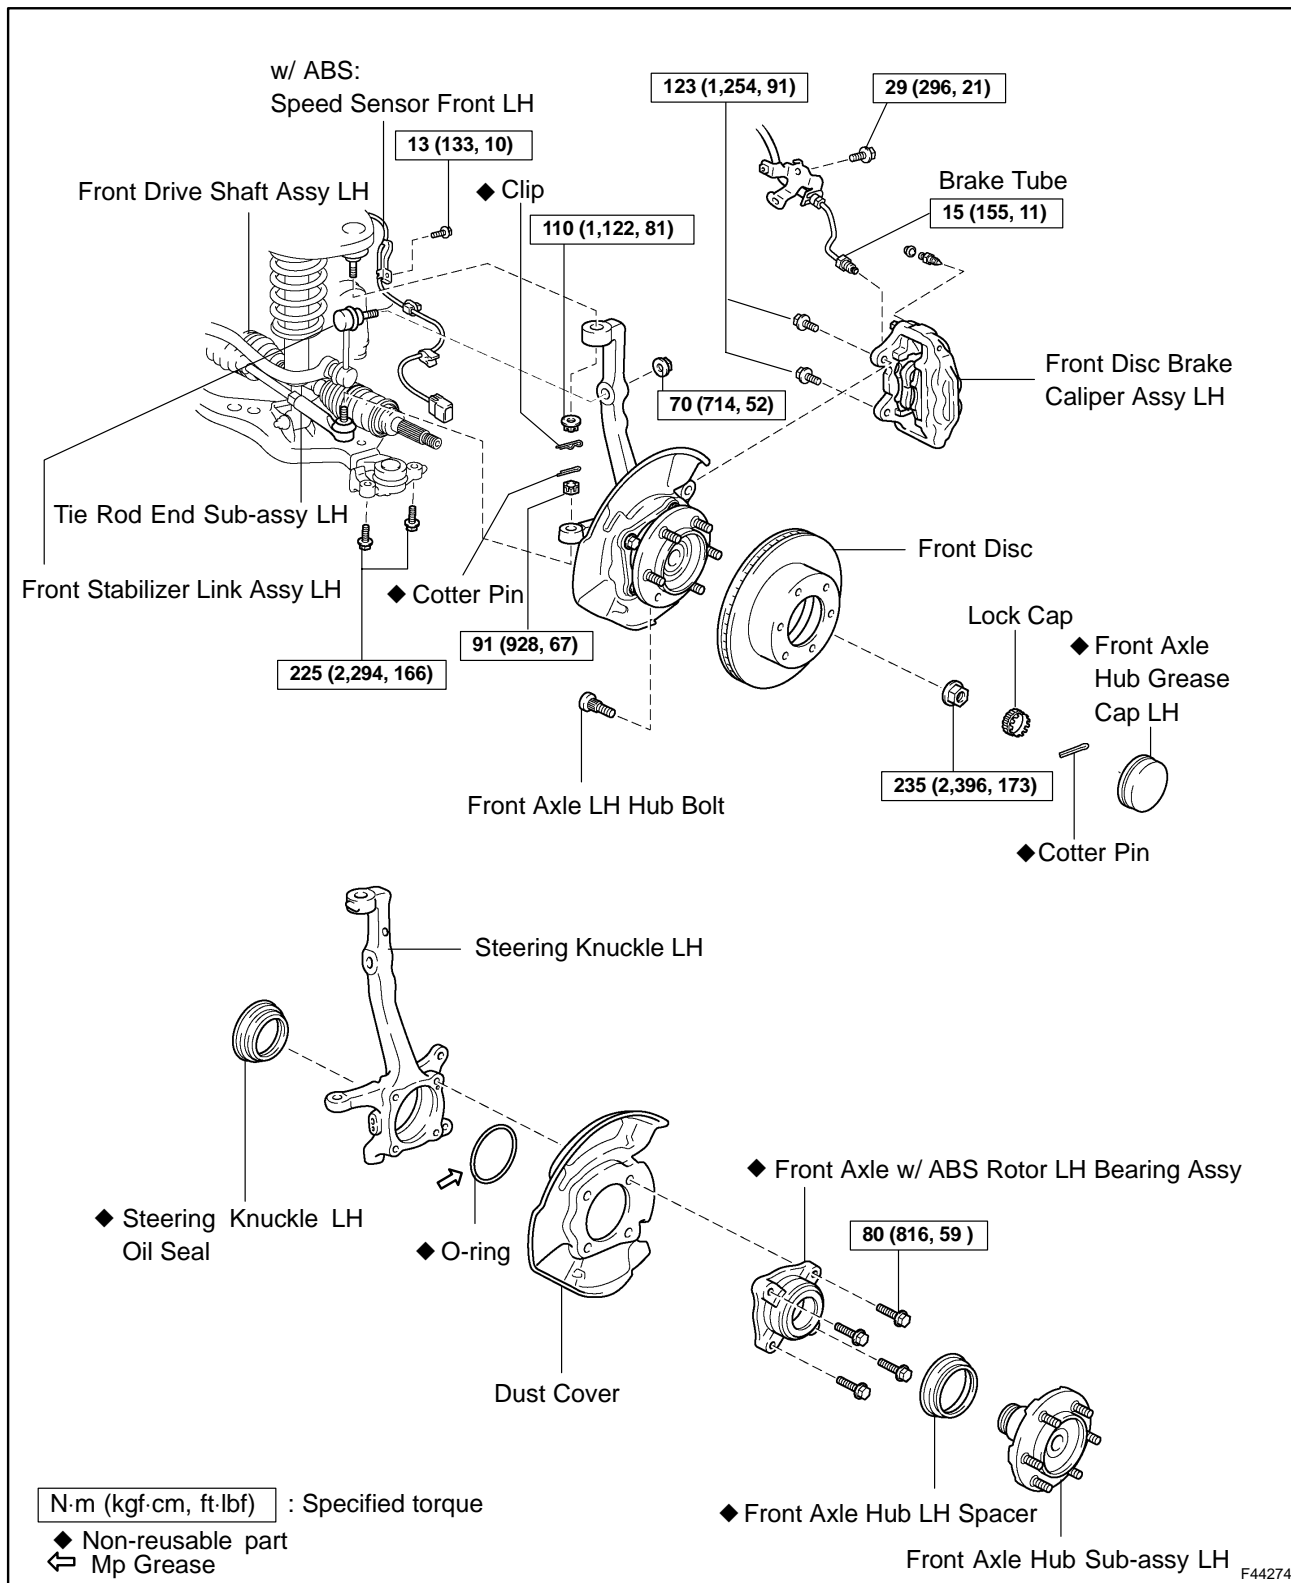

FRONT AXLE HUB SUB-ASSY LH COMPONENTS

300HB-01

F44274